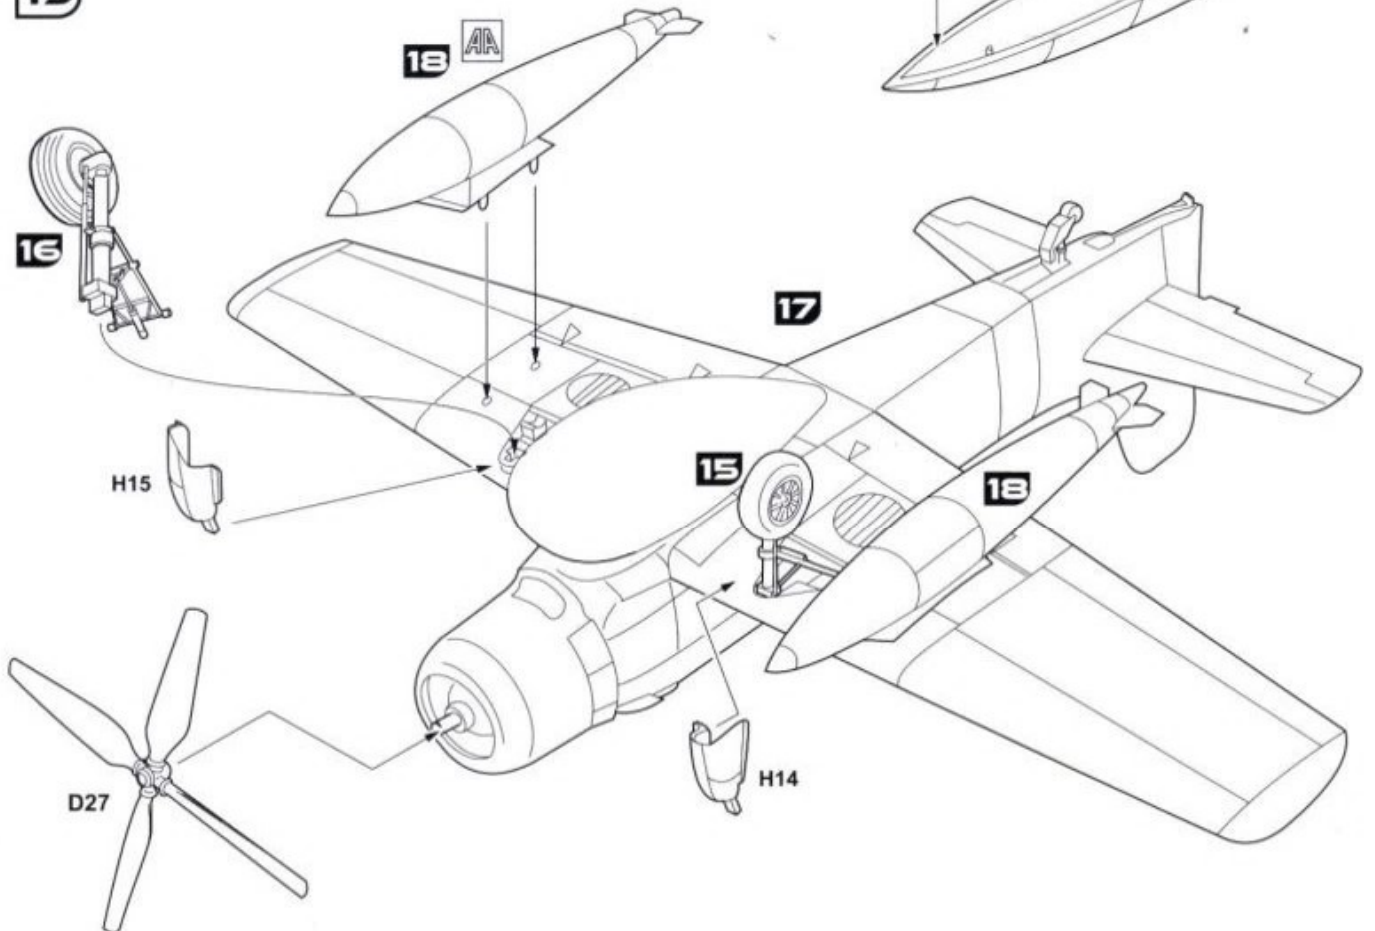

SCALE  
1:72

AMERICAN ATTACK AIRCRAFT  
АМЕРИКАНСЬКИЙ ШТУРМОВИК

DOUGLAS AD-5W  
SKYRAIDER

**A&A**  
MODELS

cat.no.7228

CONTAINS PARTS FOR ONE MODEL

- PLASTIC PARTS -115
- DECAL SHEET
- ADHESIVE MASKS
- PHOTO-ETCHED SHEET

**4**

**5**

**6**

**7**

**12****13****14****15****16**

17

18 x2

19