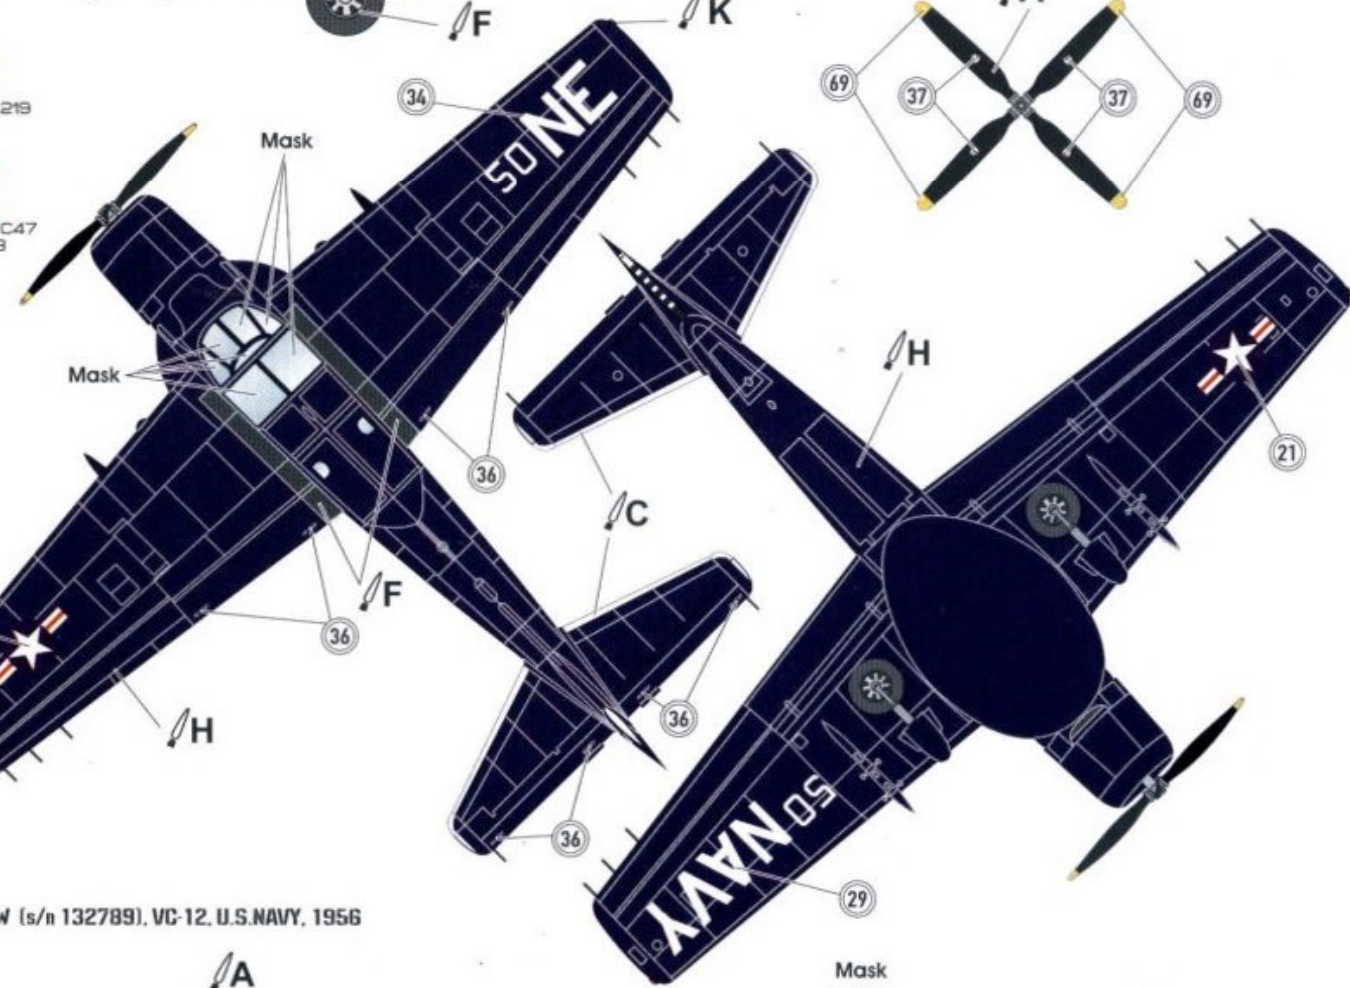

SCALE  
1:72

AMERICAN ATTACK AIRCRAFT  
АМЕРИКАНСЬКИЙ ШТУРМОВИК

DOUGLAS AD-5W  
SKYRAIDER

**A&A**  
MODELS

cat.no.7228

CONTAINS PARTS FOR ONE MODEL

- PLASTIC PARTS -115
- DECAL SHEET
- ADHESIVE MASKS
- PHOTO-ETCHED SHEET

AD-5W (s/n 132789), VC-12, U.S.NAVY, 1956