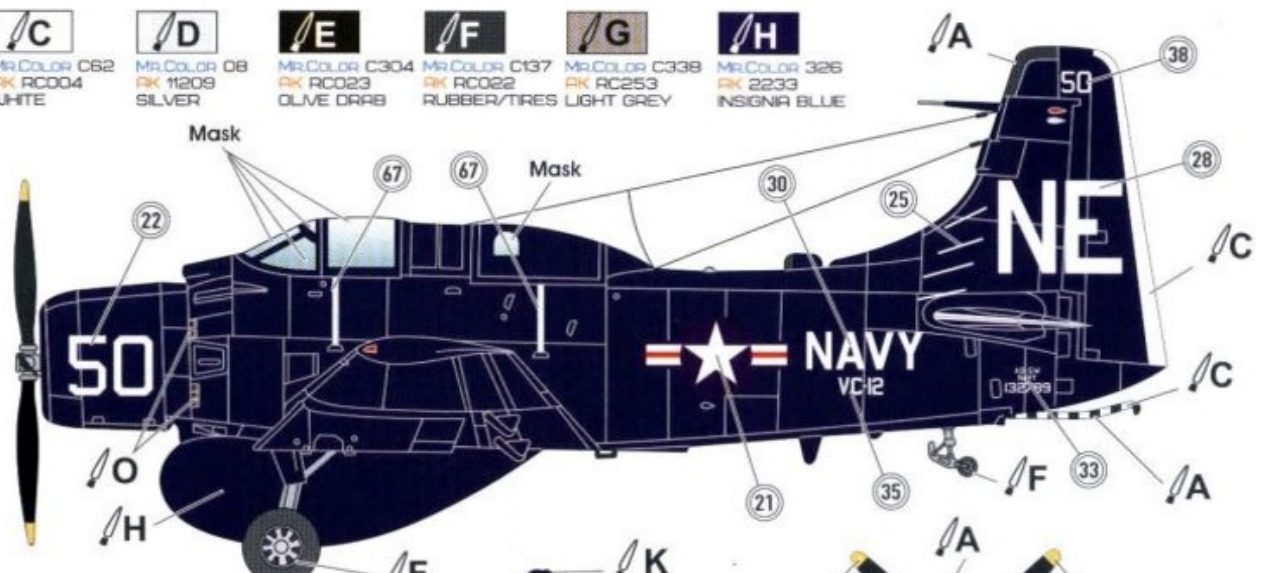

MR.COLOR C138  
AK RC505  
CLEAR GREEN

MR.COLOR C47  
AK RC503  
CLEAR RED

MR.COLOR 78  
AK 11212  
GUN METAL

MR.COLOR C211  
AK RC477  
CHROME SILVER

MR.COLOR 219  
AK 11195  
BRASS

MR.COLOR C47  
AK RC503  
RED