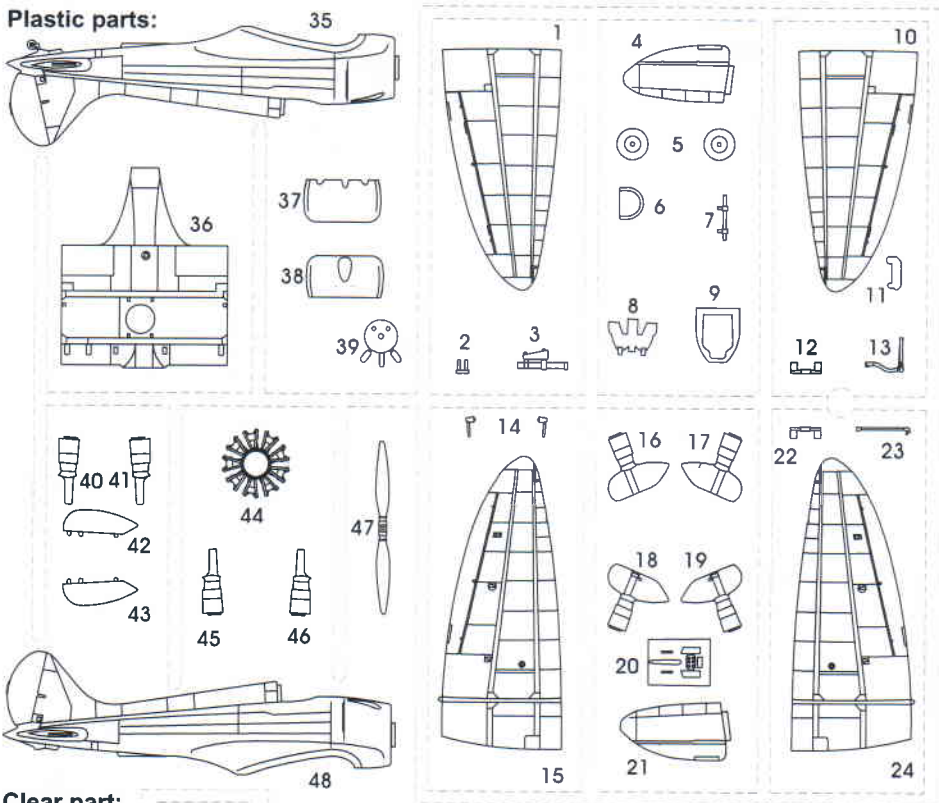

A5M1 "Claude"

九六式一号艦上戦闘機

Type 96 carrier-based naval fighter Model 1

AVI MODELS

Study drawings and practise assembly before cementing parts together. Paint small parts before assembly. To apply decals cut sheet as required, dip in warm water for a few seconds, slide off backing into position shown. Use in conjunction with box artwork.

This model is executed on short run technology and is intended only for experienced modelers.

Not appropriate for children under 36 months of age, due to the presence of small detachable parts.

Plastic parts: