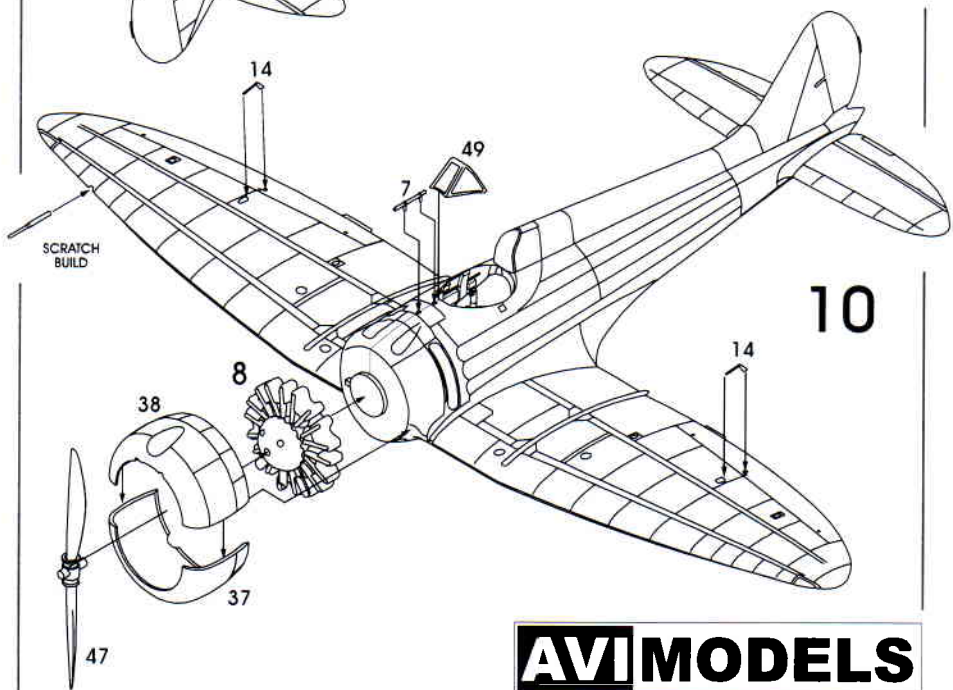

A5M1 "Claude"

九六式一号艦上戦闘機

Type 96 carrier-based naval fighter Model 1

AVI MODELS

Study drawings and practise assembly before cementing parts together. Paint small parts before assembly. To apply decals cut sheet as required, dip in warm water for a few seconds, slide off backing into position shown. Use in conjunction with box artwork.

Clear part:

Please note:

some parts in the kit may not be required to build the model specified

The scheme of assembly

AVIMODELS

Made in the Czech Republic