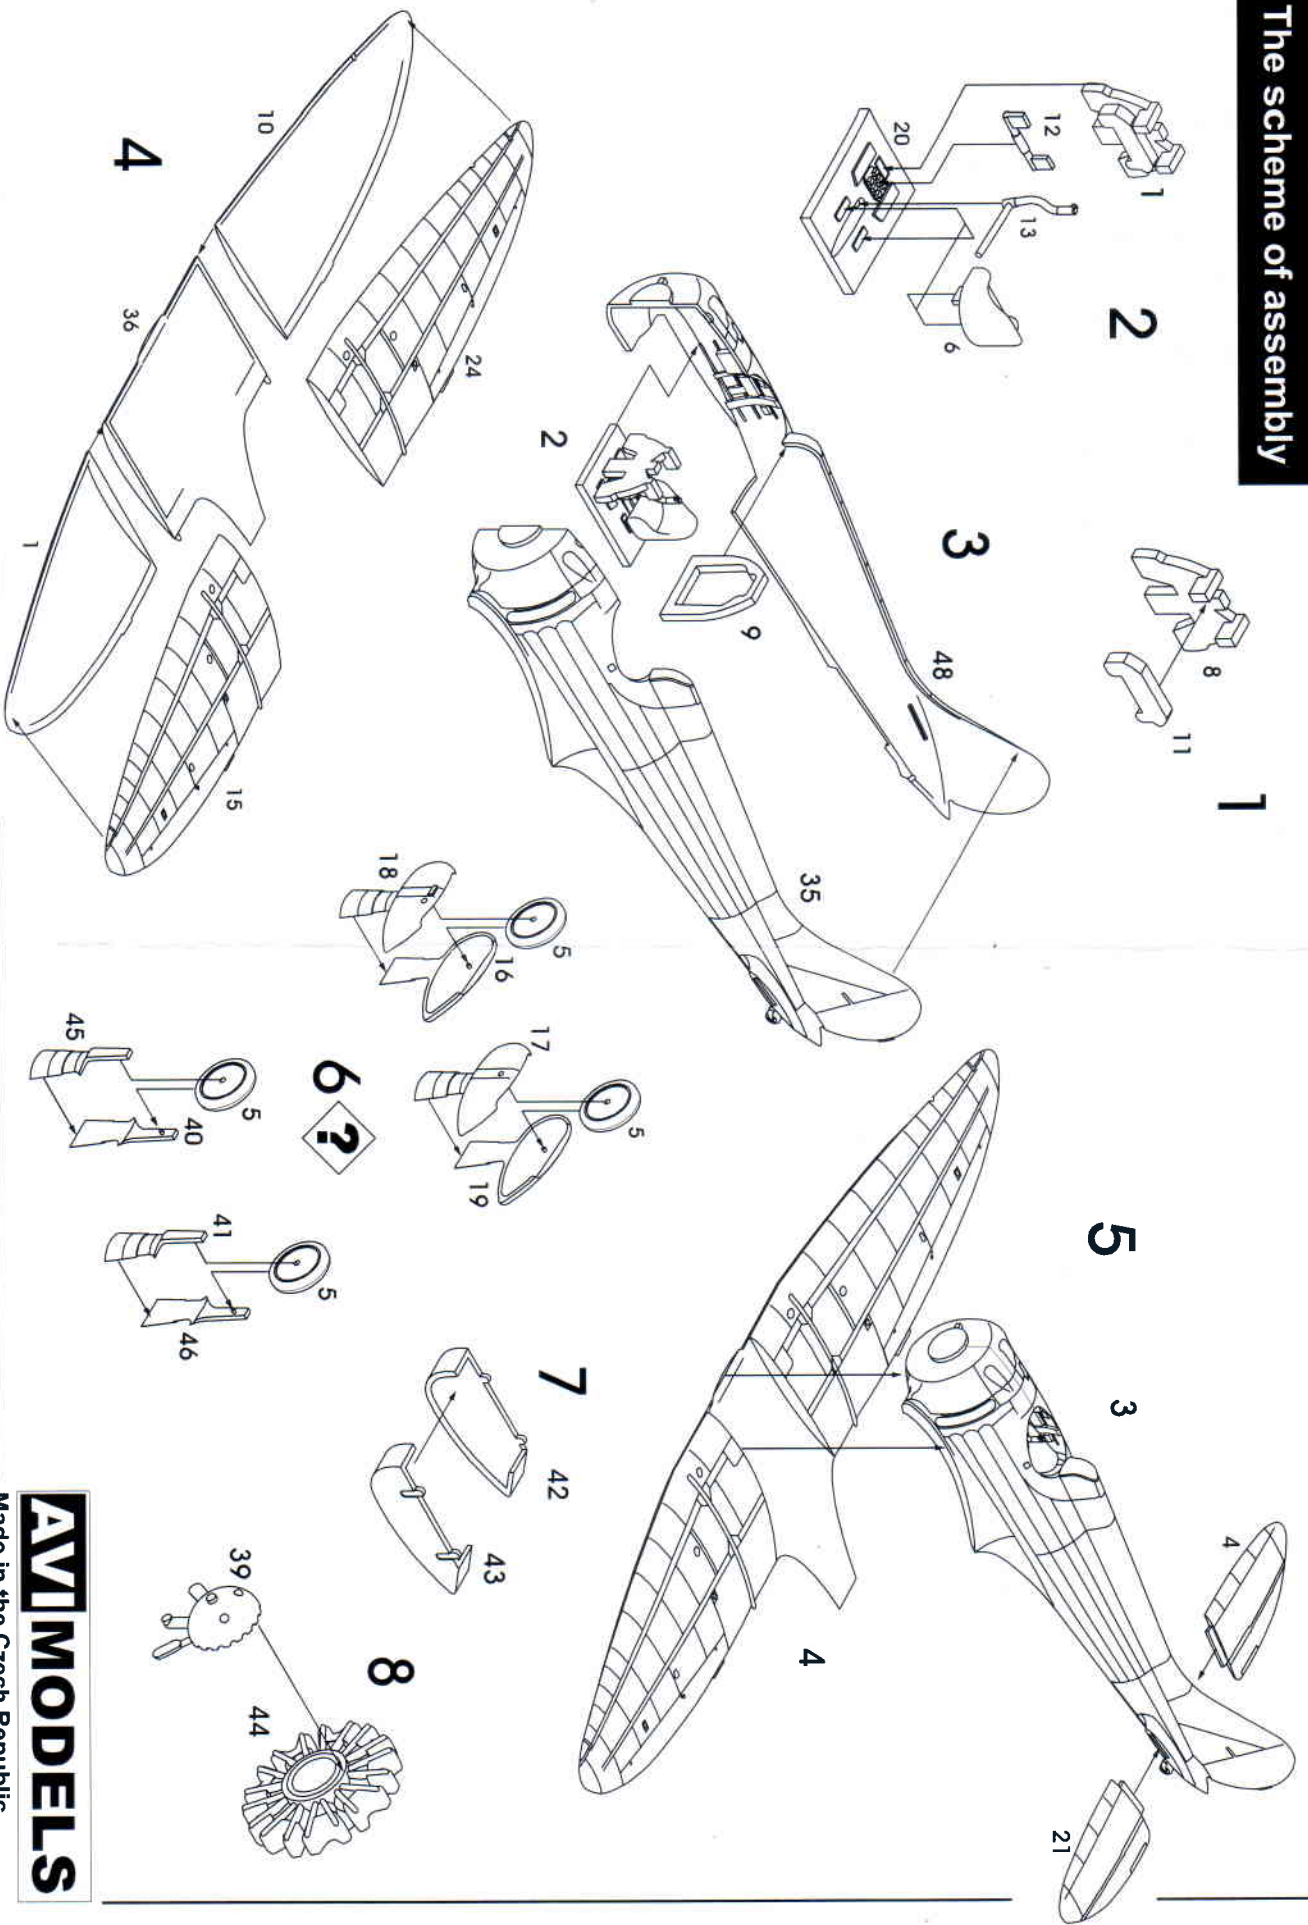

The scheme of assembly