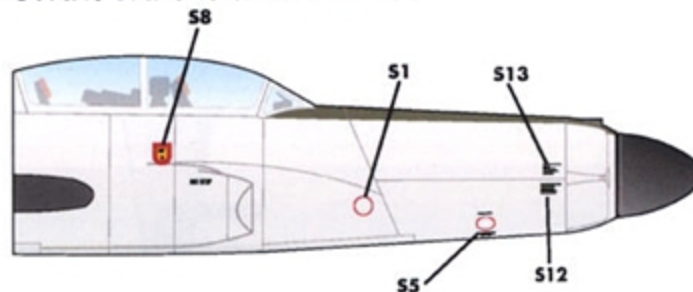

STARBOARD SIDE STENCILS