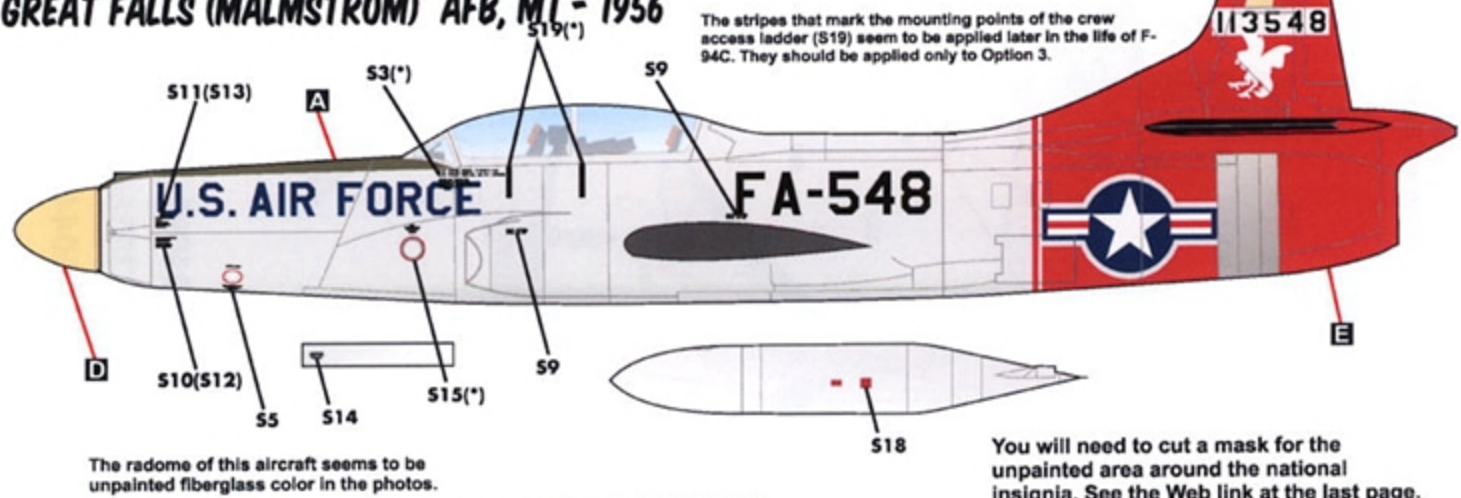

**OPTION 3: F-94C 51-13548, 29TH FIS
GREAT FALLS (MALMSTROM) AFB, MT - 1956**