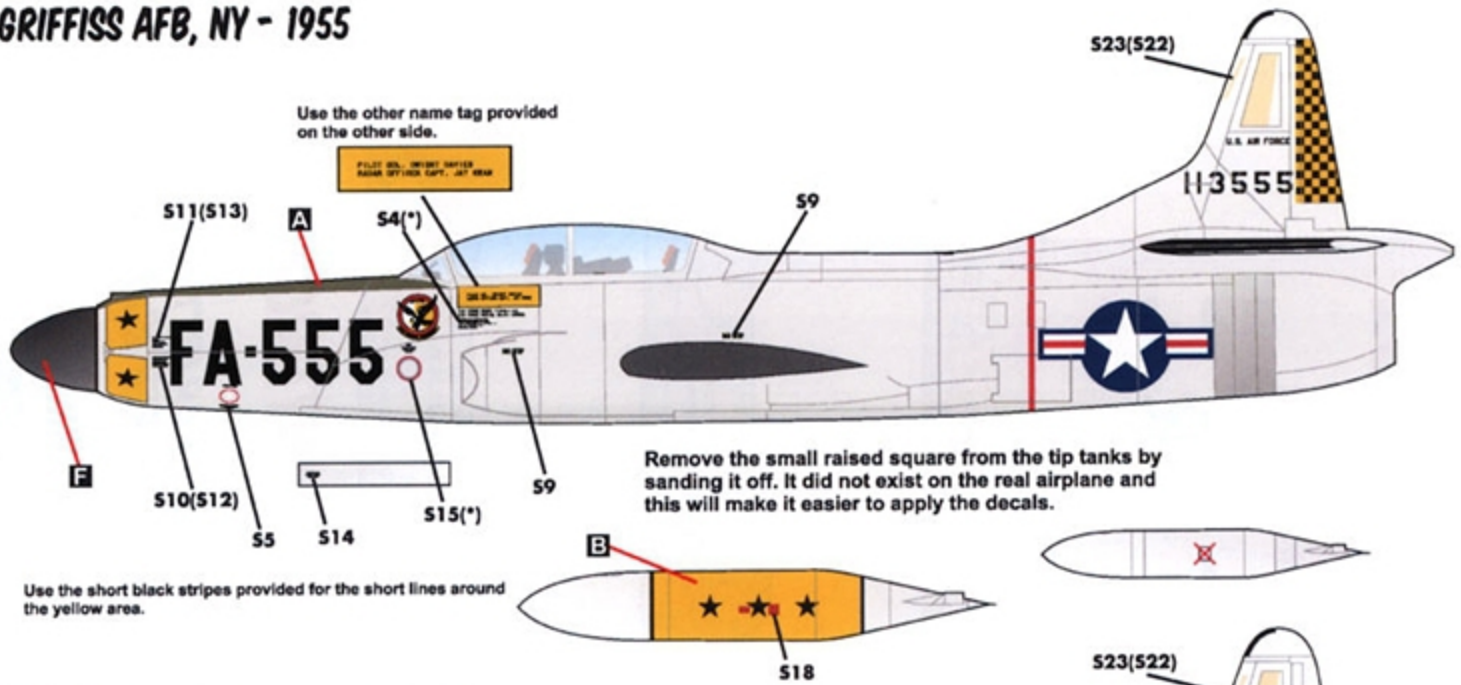

## STARFIRE

***COLD WAR INTERCEPTOR***

***DESIGNED FOR THE 1:48 KITTY HAWK KIT  
OPTIONS FOR THREE USAF UNITS***

**DECALS PRINTED BY**

**OPTION 1: F-94C 51-13555, 27TH FIS  
GRIFFISS AFB, NY - 1955**

All surfaces are NATURAL METAL unless specified.

**OPTION 2: F-94C 51-5607, 354TH FIS  
OXNARD AFB, CA - 1953**

**OPTION 3: F-94C 51-13548, 29TH FIS  
GREAT FALLS (MALMSTROM) AFB, MT - 1956**

**STARBOARD SIDE STENCILS**

Mask patterns for the Arctic scheme (29th FIS) can be downloaded at:

[www.caracalmodels.com/references/cd48017](http://www.caracalmodels.com/references/cd48017)

All de-icing strips, walkways on the wings and inner halves of the tip tanks are black.

- A** FS34087(OLIVE DRAB)
- B** FS33538(YELLOW)
- C** FS35044(BLUE)
- D** FS33613(RADOME TAN)
- E** FS12197(INT. ORANGE)
- F** FS37038(BLACK)