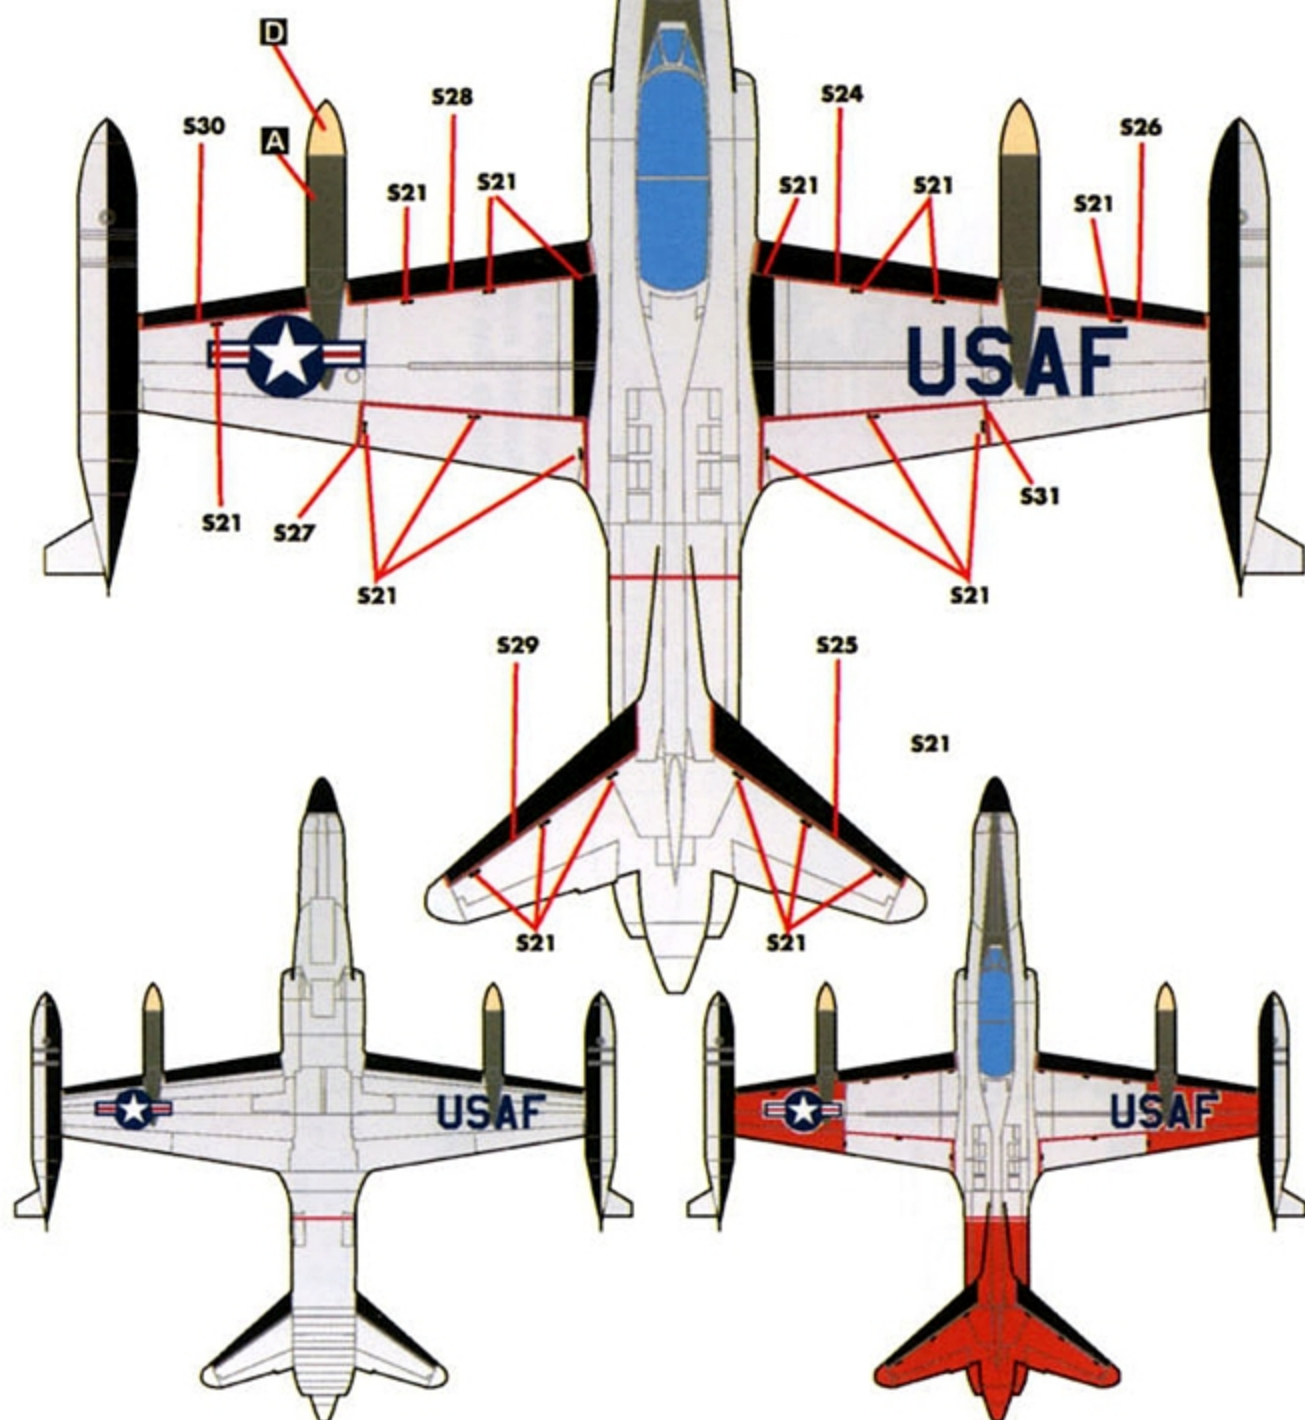

# F-94C

## STARFIRE

***COLD WAR INTERCEPTOR***

***DESIGNED FOR THE 1:48 KITTY HAWK KIT  
OPTIONS FOR THREE USAF UNITS***

**DECALS PRINTED BY**

**OPTION 1: F-94C 51-13555, 27TH FIS  
GRIFFISS AFB, NY - 1955**

All surfaces are NATURAL METAL unless specified.

**OPTION 2: F-94C 51-5607, 354TH FIS  
OXNARD AFB, CA - 1953**

**OPTION 3: F-94C 51-13548, 29TH FIS  
GREAT FALLS (MALMSTROM) AFB, MT - 1956**

**STARBOARD SIDE STENCILS**

Mask patterns for the Arctic scheme (29th FIS) can be downloaded at:

[www.caracalmodels.com/references/cd48017](http://www.caracalmodels.com/references/cd48017)

All de-icing strips, walkways on the wings and inner halves of the tip tanks are black.

- A** FS34087(OLIVE DRAB)
- B** FS33538(YELLOW)
- C** FS35044(BLUE)
- D** FS33613(RADOME TAN)
- E** FS12197(INT. ORANGE)
- F** FS37038(BLACK)