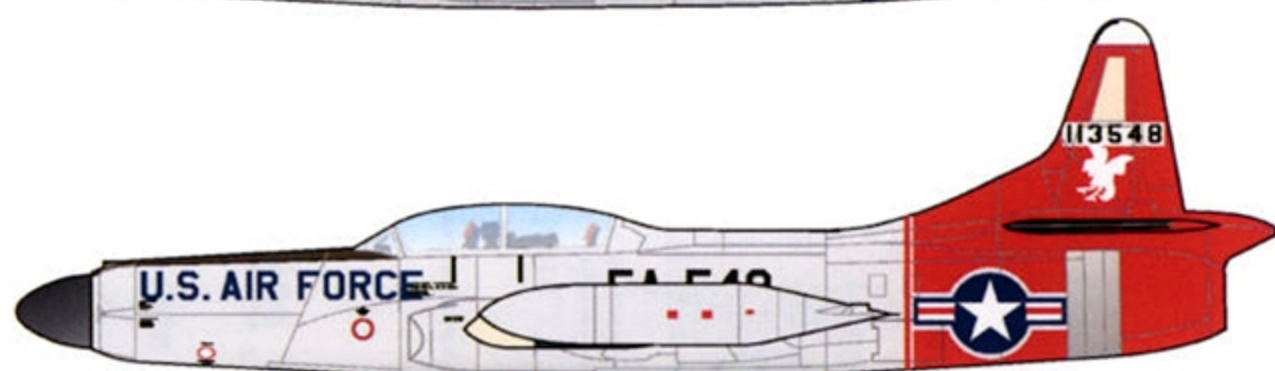

# F-94C

## STARFIRE

***COLD WAR INTERCEPTOR***

***DESIGNED FOR THE 1:48 KITTY HAWK KIT  
OPTIONS FOR THREE USAF UNITS***

**DECALS PRINTED BY**

**OPTION 1: F-94C 51-13555, 27TH FIS  
GRIFFISS AFB, NY - 1955**

All surfaces are NATURAL METAL unless specified.

[www.caracalmodels.com/references/cd48017](http://www.caracalmodels.com/references/cd48017)

All de-icing strips, walkways on the wings and inner halves of the tip tanks are black.

- A** FS34087(OLIVE DRAB)
- B** FS33538(YELLOW)
- C** FS35044(BLUE)
- D** FS33613(RADOME TAN)
- E** FS12197(INT. ORANGE)
- F** FS37038(BLACK)