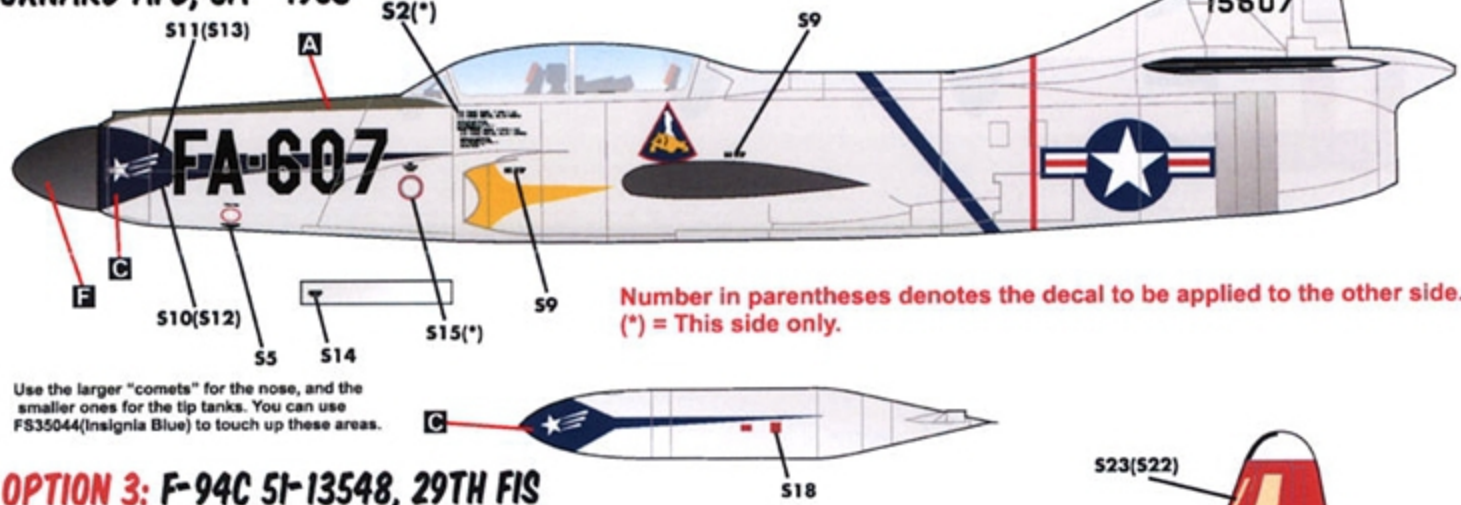

## STARFIRE

***COLD WAR INTERCEPTOR***

***DESIGNED FOR THE 1:48 KITTY HAWK KIT  
OPTIONS FOR THREE USAF UNITS***

**DECALS PRINTED BY**

**OPTION 1: F-94C 51-13555, 27TH FIS  
GRIFFISS AFB, NY - 1955**

All surfaces are NATURAL METAL unless specified.

**OPTION 2: F-94C 51-5607, 354TH FIS  
OXNARD AFB, CA - 1953**

**OPTION 3: F-94C 51-13548, 29TH FIS  
GREAT FALLS (MALMSTROM) AFB, MT - 1956**

**STARBOARD SIDE STENCILS**

Mask patterns for the Arctic scheme (29th FIS) can be downloaded at:

[www.caracalmodels.com/references/cd48017](http://www.caracalmodels.com/references/cd48017)

All de-icing strips, walkways on the wings and inner halves of the tip tanks are black.

- A** FS34087(OLIVE DRAB)
- B** FS33538(YELLOW)
- C** FS35044(BLUE)
- D** FS33613(RADOME TAN)
- E** FS12197(INT. ORANGE)
- F** FS37038(BLACK)