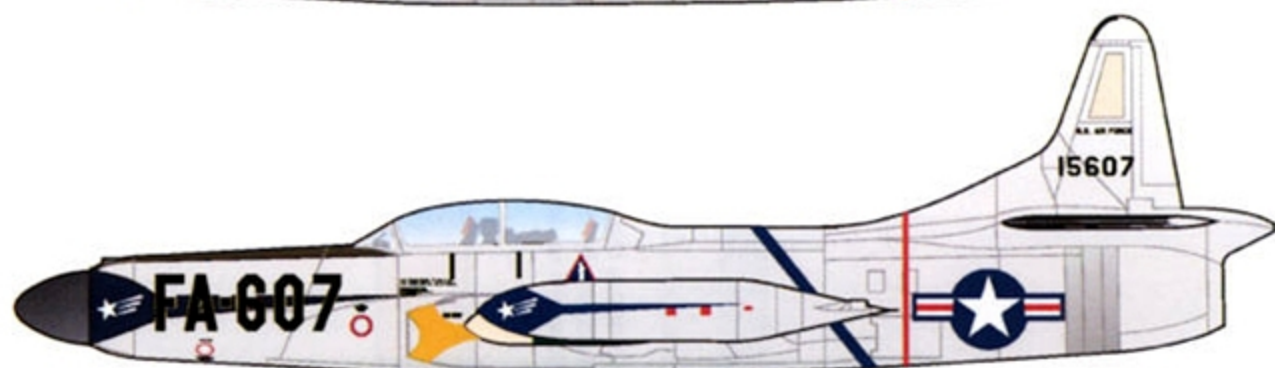

# F-94C

## STARFIRE

***COLD WAR INTERCEPTOR***

***DESIGNED FOR THE 1:48 KITTY HAWK KIT  
OPTIONS FOR THREE USAF UNITS***

**DECALS PRINTED BY**

**OPTION 1: F-94C 51-13555, 27TH FIS  
GRIFFISS AFB, NY - 1955**

All surfaces are NATURAL METAL unless specified.