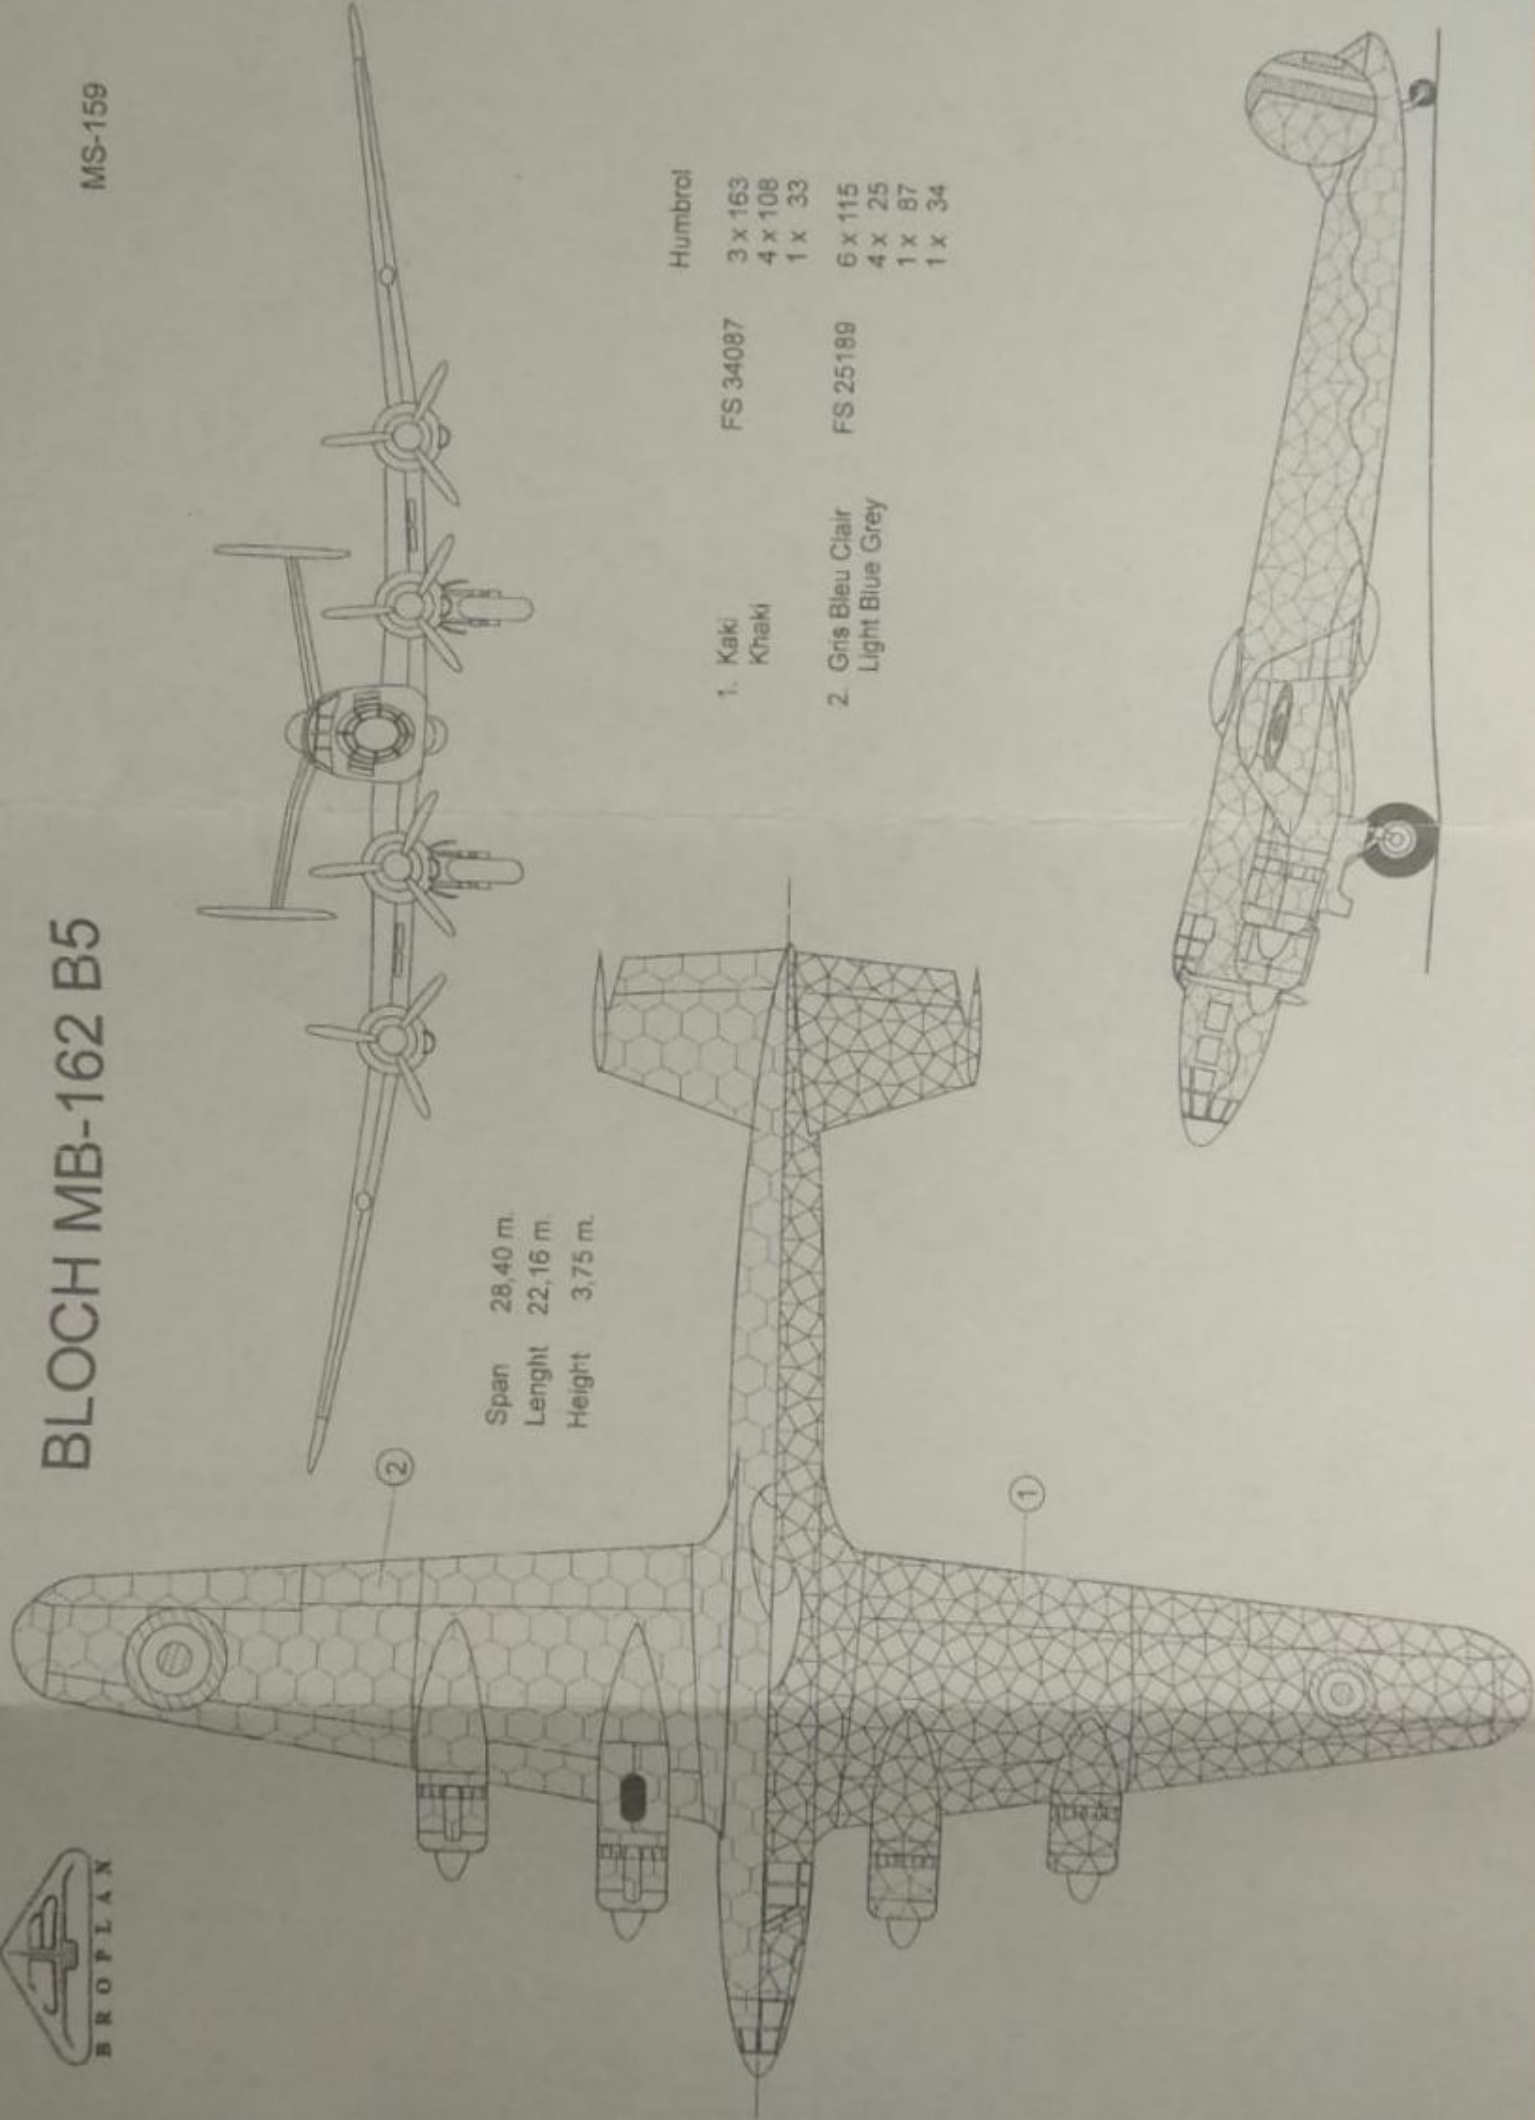

The decal sheet must be sprayed with no less than two coats of clear acrylic before transfer to model.

# BLOCH MB-162 B5

MS-159

Span 28,40 m.  
 Length 22,16 m.  
 Height 3,75 m.

Humbrol

1. Kaki Khaki	FS 34087	3 x 163
		4 x 108
		1 x 33
2. Gris Bleu Clair Light Blue Grey	FS 25189	6 x 115
		4 x 25
		1 x 87
		1 x 34