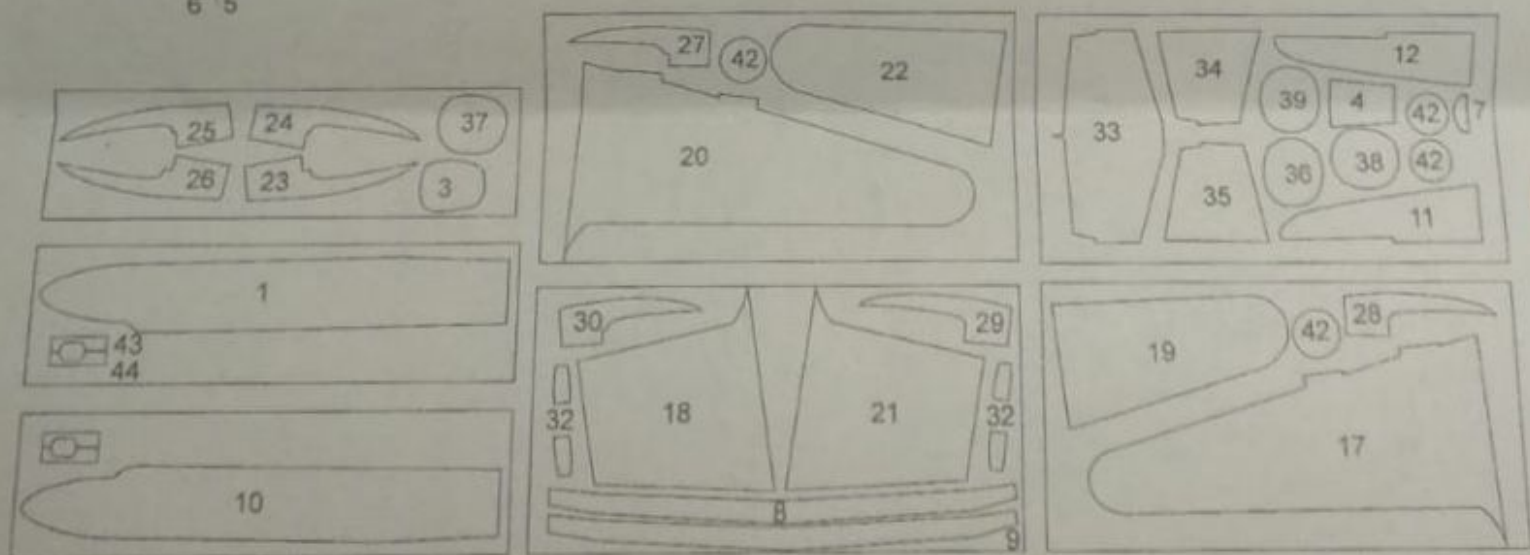

The decal sheet must be sprayed with no less than two coats of clear acrylic before transfer to model.

# BLOCH MB-162 B5

MS-159

Span 28,40 m.  
 Length 22,16 m.  
 Height 3,75 m.

Humbrol

1. Kaki Khaki	FS 34087	3 x 163
		4 x 108
		1 x 33
2. Gris Bleu Clair Light Blue Grey	FS 25189	6 x 115
		4 x 25
		1 x 87
		1 x 34