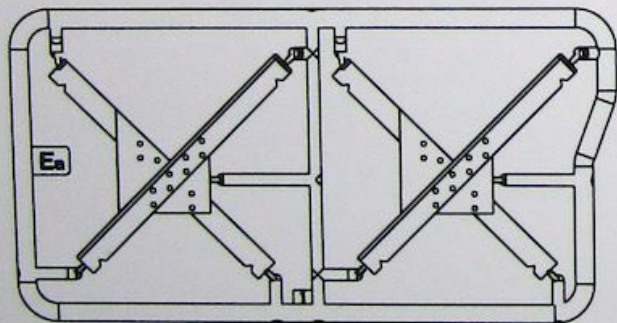

## PARTS LIST

Ea X 8

**MISSION  
MODELS**

PREMIUM HOBBY PAINTS & PRODUCTS  
MADE IN USA

Dark Rust

MMW-001

Dark Rust

★ MODELING SKILLS HELPFUL IF UNDER 10 YEARS OF AGE ★ PAINT AND CEMENT NOT INCLUDED