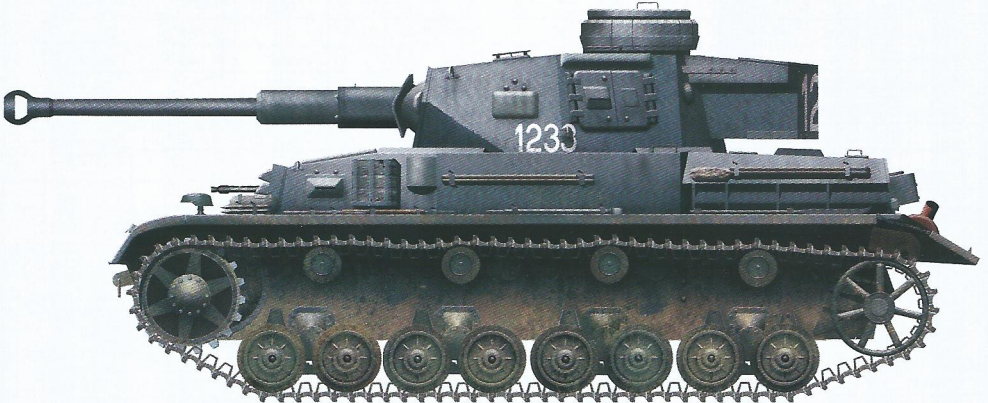

Pz.Kpfw.IV Ausf.F2(G)

Eastern Front 1942

72701

Kx2

X DS

MA

(Photo-etched Parts)

Fx20