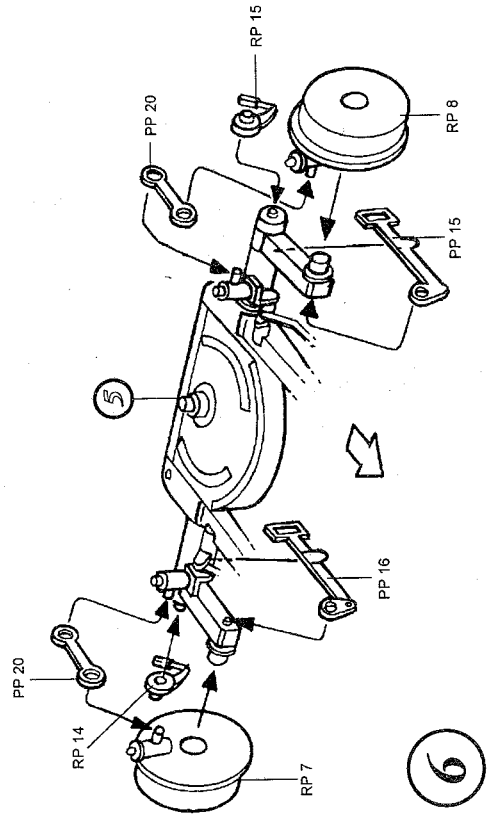

leFH - 18/40 /1943/

German 10.5cm light field howitzer

RESIN PARTS

PHOTO-ETCHED METAL PARTS

METAL PARTS

AIRES
Cepirohy 115
434 01 Most 1
CZECH REPUBLIC

2

3

4

5

6

7

9

8

10