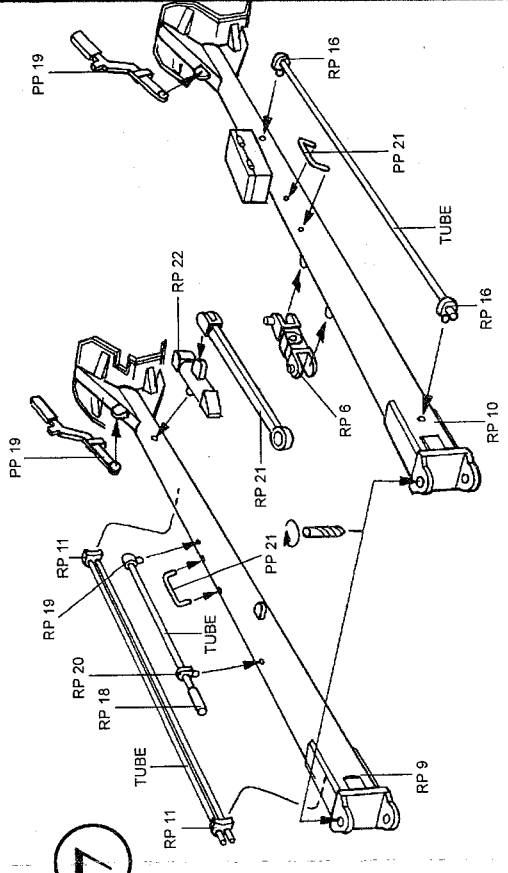

leFH - 18/40 /1943/

German 10.5cm light field howitzer

RESIN PARTS

PHOTO-ETCHED METAL PARTS

METAL PARTS

AIRES
Cepirohy 115
434 01 Most 1
CZECH REPUBLIC

2

3

4

5

6

7

9

8

10