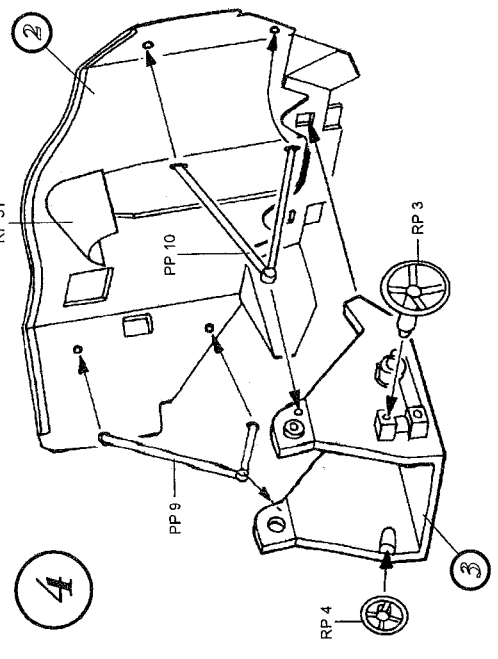

leFH - 18/40 /1943/

German 10.5cm light field howitzer

RESIN PARTS

PHOTO-ETCHED METAL PARTS

METAL PARTS

AIRES
Cepirohy 115
434 01 Most 1
CZECH REPUBLIC

2

3

4

5

6

7

9

8

10