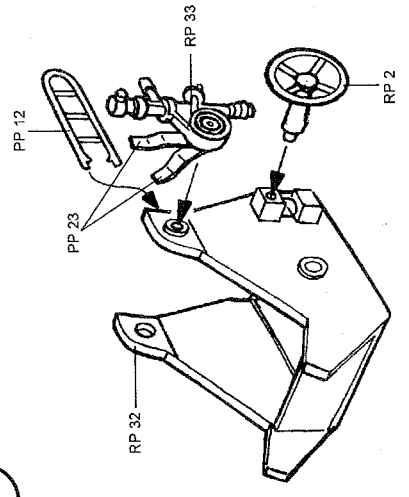

leFH - 18/40 /1943/

German 10.5cm light field howitzer

RESIN PARTS

PHOTO-ETCHED METAL PARTS

METAL PARTS

AIRES
Cepirohy 115
434 01 Most 1
CZECH REPUBLIC

2

3

4

5

6

7

9

8

10