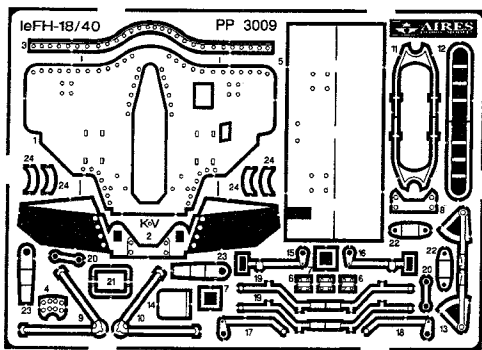

leFH - 18/40 /1943/

German 10.5cm light field howitzer

RESIN PARTS

PHOTO-ETCHED METAL PARTS

METAL PARTS

AIRES
Cepirohy 115
434 01 Most 1
CZECH REPUBLIC

2

3

4

5

6

7

9

8

10