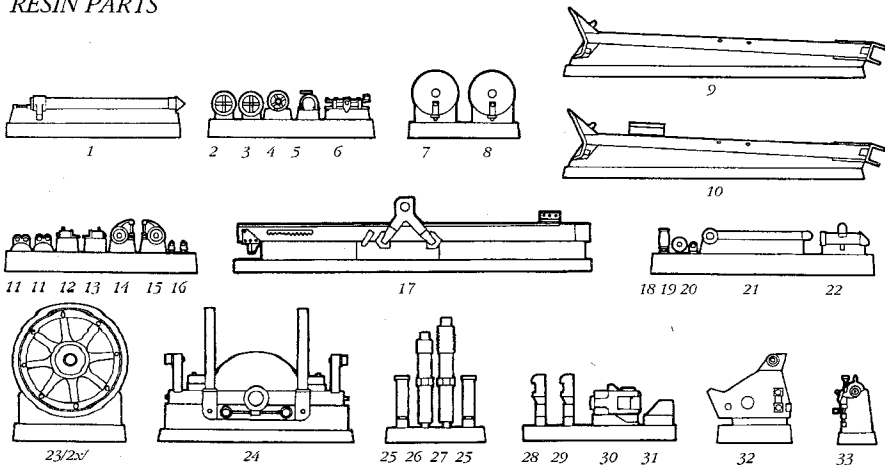

leFH - 18/40 /1943/

German 10.5cm light field howitzer

RESIN PARTS

PHOTO-ETCHED METAL PARTS

METAL PARTS

AIRES
Cepirohy 115
434 01 Most 1
CZECH REPUBLIC

2

3

4

5

6

7

9

8

10