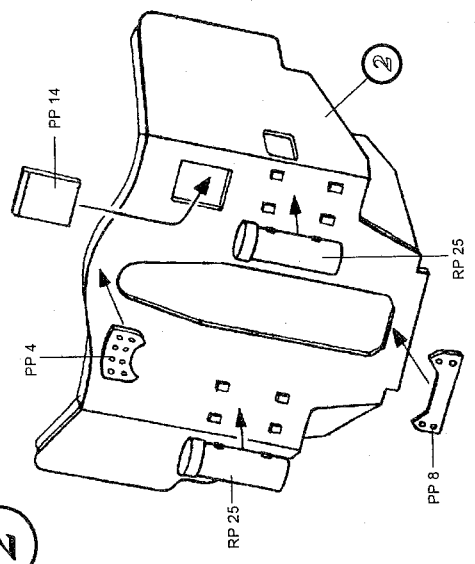

leFH - 18/40 /1943/

German 10.5cm light field howitzer

RESIN PARTS

PHOTO-ETCHED METAL PARTS

METAL PARTS

AIRES
Cepirohy 115
434 01 Most 1
CZECH REPUBLIC

2

3

4

5

6

7

9

8

10