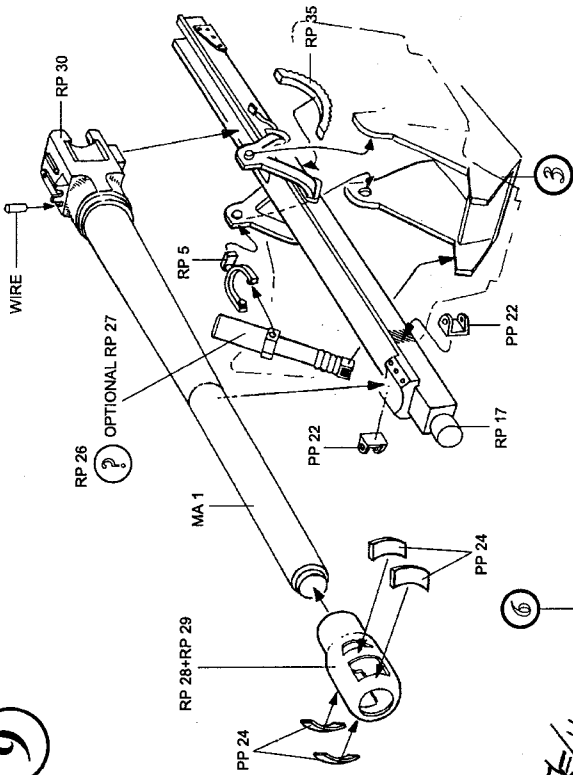

leFH - 18/40 /1943/

German 10.5cm light field howitzer

RESIN PARTS

PHOTO-ETCHED METAL PARTS

METAL PARTS

AIRES
Cepirohy 115
434 01 Most 1
CZECH REPUBLIC

2

3

4

5

6

7

9

8

10