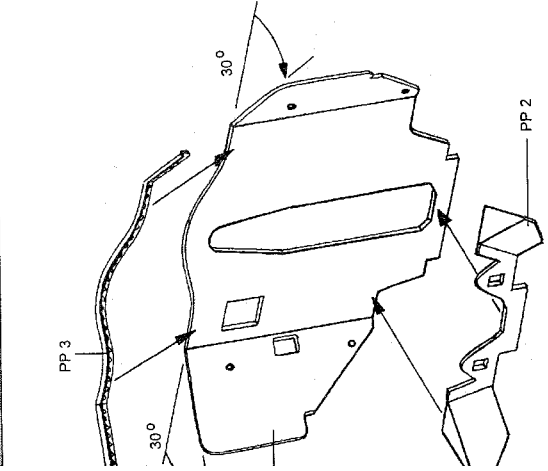

leFH - 18/40 /1943/

German 10.5cm light field howitzer

RESIN PARTS

PHOTO-ETCHED METAL PARTS

METAL PARTS

AIRES
Cepirohy 115
434 01 Most 1
CZECH REPUBLIC

2

3

4

5

6

7

9

8

10