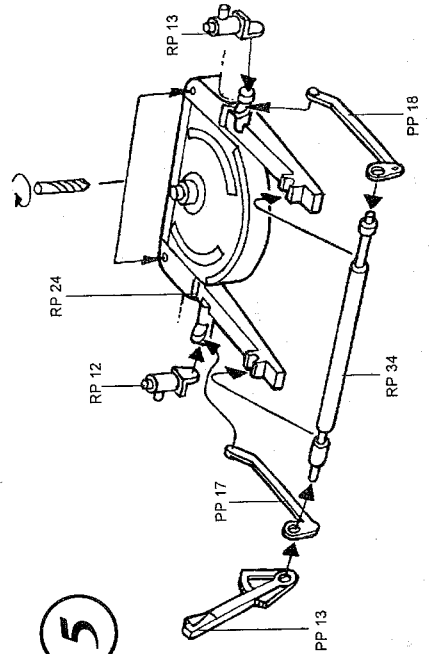

leFH - 18/40 /1943/

German 10.5cm light field howitzer

RESIN PARTS

PHOTO-ETCHED METAL PARTS

METAL PARTS

AIRES
Cepirohy 115
434 01 Most 1
CZECH REPUBLIC

2

3

4

5

6

7

9

8

10