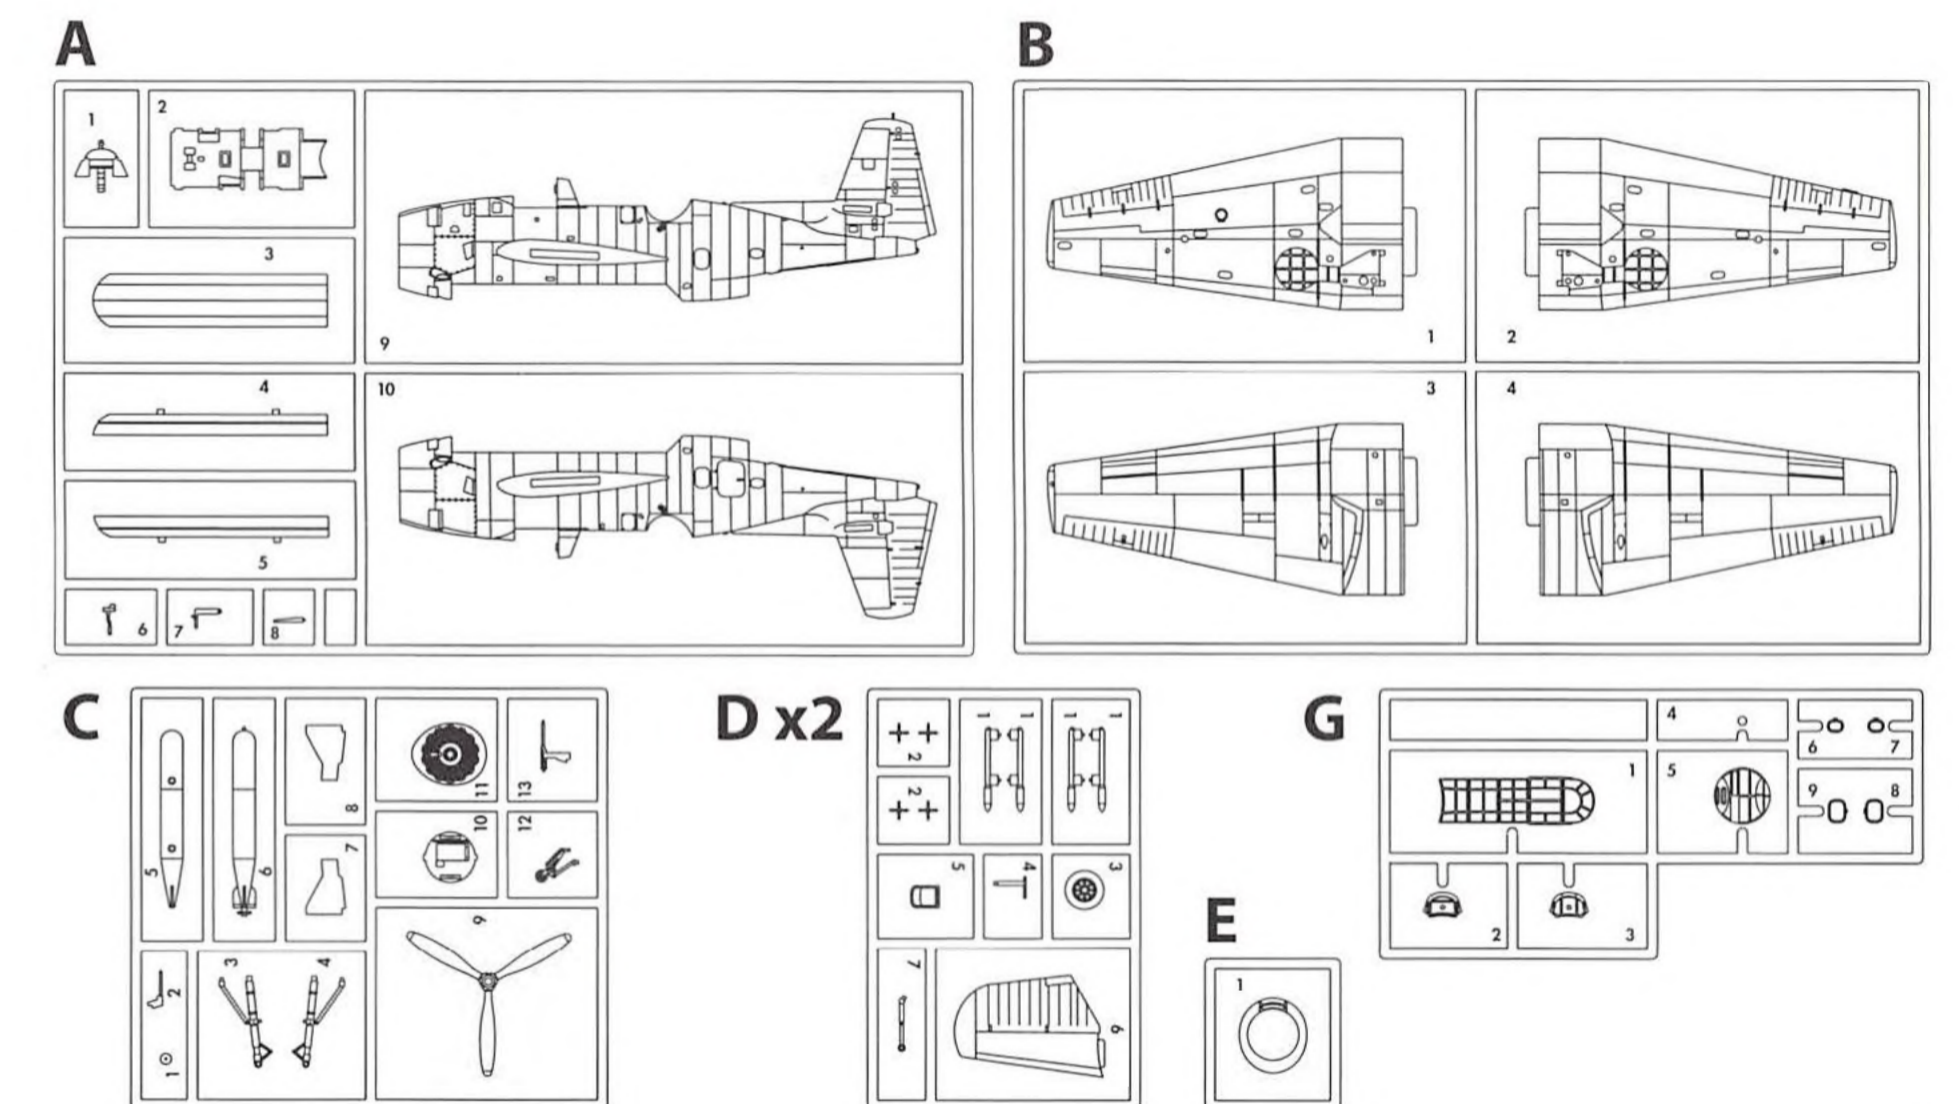

TBF/TBM-1C Avenger

72010

Color Chart	Mr. COLOR	TAMIYA	Model Master	AMMO	AK REAL COLORS	HATAKA
ANA601 Non-Specular Insignia White	A 062	XF-2	4769	047	222	043
ANA607 Non-Specular Sea Blue	B 365	XF-50	4686	227	257	006
ANA608 Non-Specular Intermediate Blue	C 366	XF-66	4744	228	235	027
ANA513 Engine Gray	D 338		4757	239	243	033
ANA511 Gloss White	E 069	X-2	4696		222	049
ANA621 Non-Specular Dark Gull Grey	F 317		4755	205	247	044
ANA611 Non-Specular Interior Green	G 351		4736	220	028	211
Flat Black	H 33	XF-1	4768	046	071	100
Brass	I 219		4672	197		109
Matt Yellow	J 329	XF-3	4721	048	007	066
Rust	K 29	XF-79	4675	040		132
Silver	M 8	X-11	4678	195		003
Clear Blue	N 50	X-23	4658	098	504	CC01
Clear Red	O 47	X-27	4630	093	503	CC02
Olive Drab	P 12	XF-62	4728	927	259	018
Gun Metal	R 214	X-10	4681	045	015	106