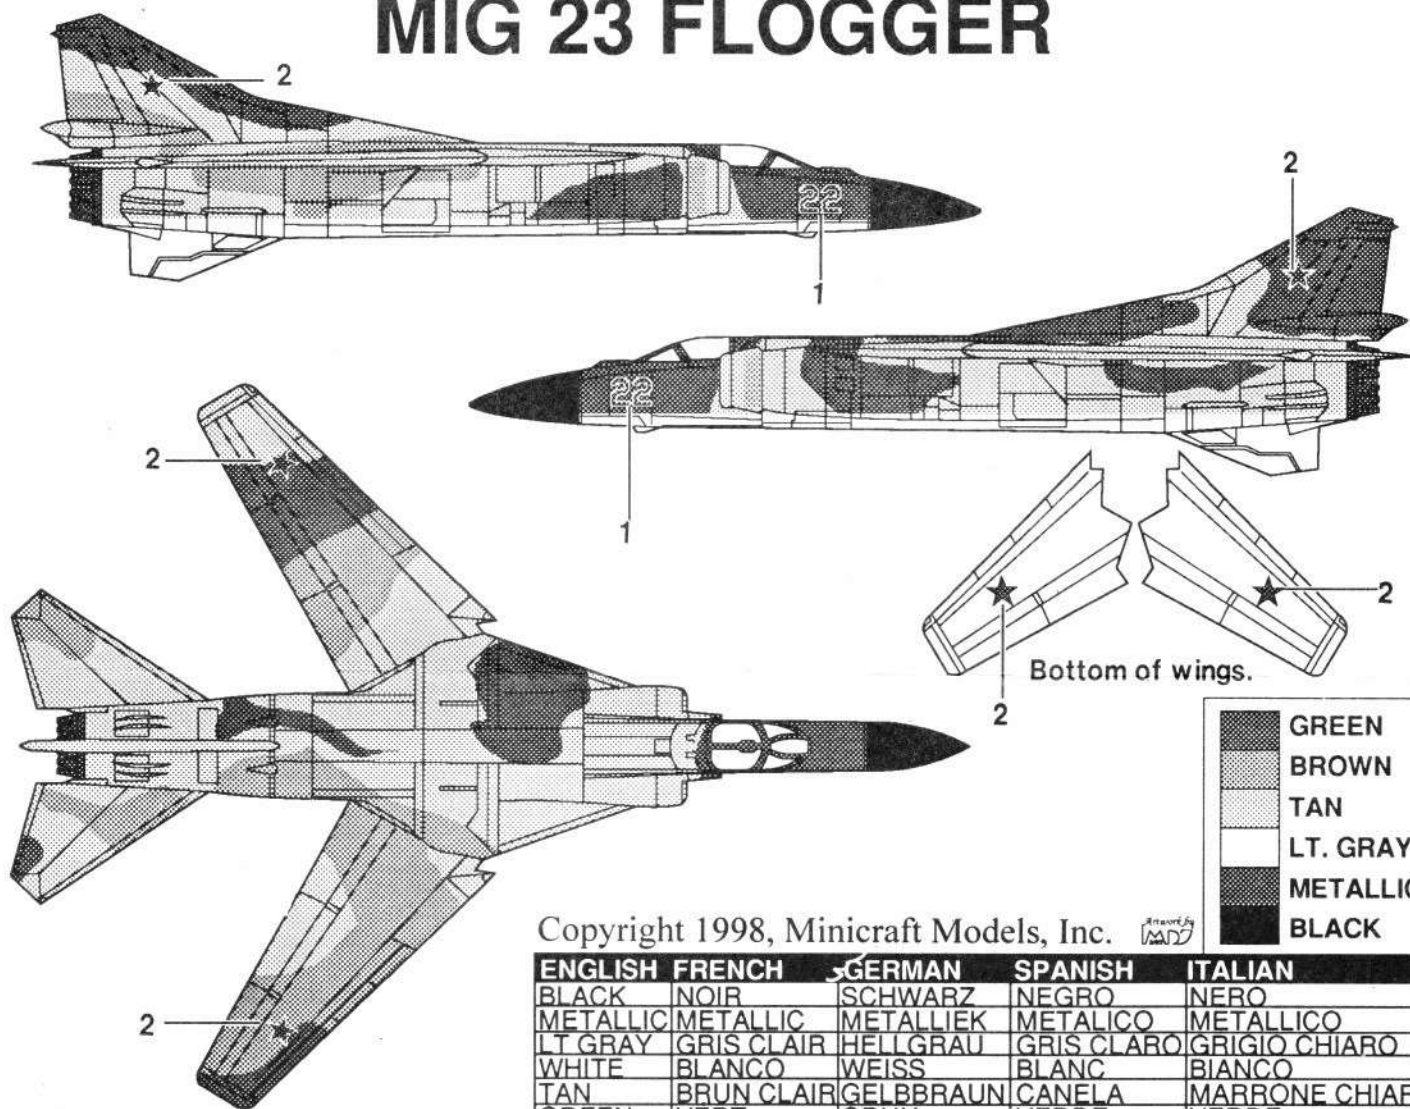

1/144 Scale
MIG 23 FLOGGER

Copyright 1998, Minicraft Models, Inc. Artwork by MAD

ENGLISH	FRENCH	GERMAN	SPANISH	ITALIAN
BLACK	NOIR	SCHWARZ	NEGRO	NERO
METALLIC	METALLIC	METALLIEK	METALICO	METALLICO
LT. GRAY	GRIS CLAIR	HELLGRAU	GRIS CLARO	GRIGIO CHIARO
WHITE	BLANCO	WEISS	BLANC	BIANCO
TAN	BRUN CLAIR	GELBBRAUN	CANELA	MARRONE CHIARO
GREEN	VERT	GRUN	VERDE	VERDE
BROWN	BRUN	BRAUN	MARRONE	MARRONE

14427

Cement Parts
Coler
Kleben
Pegar
Incollare
Colar
Kleven

Do Not Cement Parts
Ne Pas Coler
Nicht Kleben
No Pegar
Non Incollare
Não Colar
Niet Kleven

Optional Parts
Choix
Auswahlmöglichkeit
Eleccion
Scelta
Opcao
Keuze

Repeat Operation
Répéter l'opération
Vorgang Wiederholen
Reptrir la operacion
Repetere
Reptrir a Opração
Herhalen

MINICRAFT
MODEL KITS