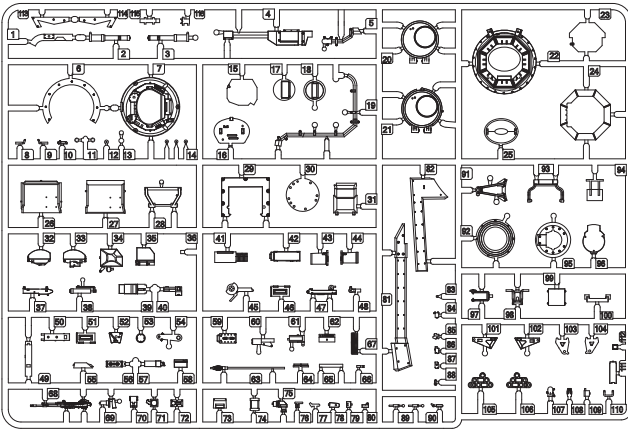

Parts

A X1

C X2

E X1

G X1

B X1

D X1

F X1

H X1