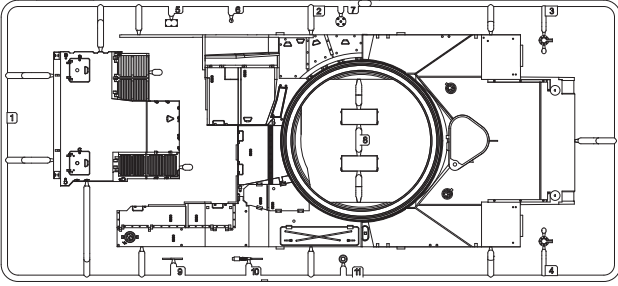

Parts

A X1

C X2

E X1

G X1

B X1

D X1

F X1

H X1