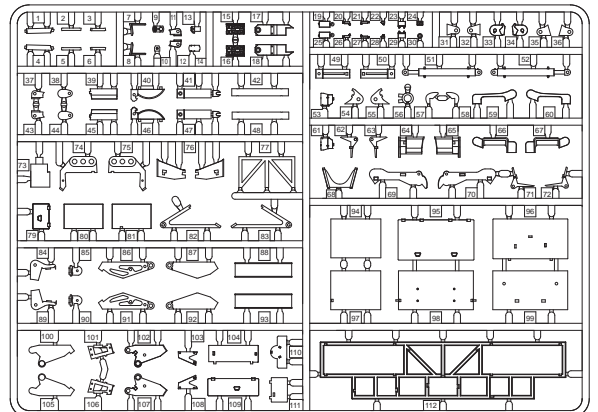

MAKE 2pcs
製作2組

OPEN HOLE
鑽孔

REMOVE
切除

BE CAREFUL
注意

APPLY DECAL
貼上水貼紙

Read carefully and fully understand the instructions before commencing assembly.
Supervising adult should also read the instructions if a child assembles the model.
When you used glue or paint, do not use near a naked flame, and use in a well-ventilated room.
When assembling this kit, tools including knives are used. Extra care should be taken to avoid personal injury.
Read and follow the instructions supplied with paints and/ or cement. Use plastic cement and paints only.
Keep out of reach of small children. Children must not be allowed to suck any part, or pull vinyl bag over the head.

F X1

H X1

Parts

P X1

N X2

Lower Hull X1

T X1

L X1