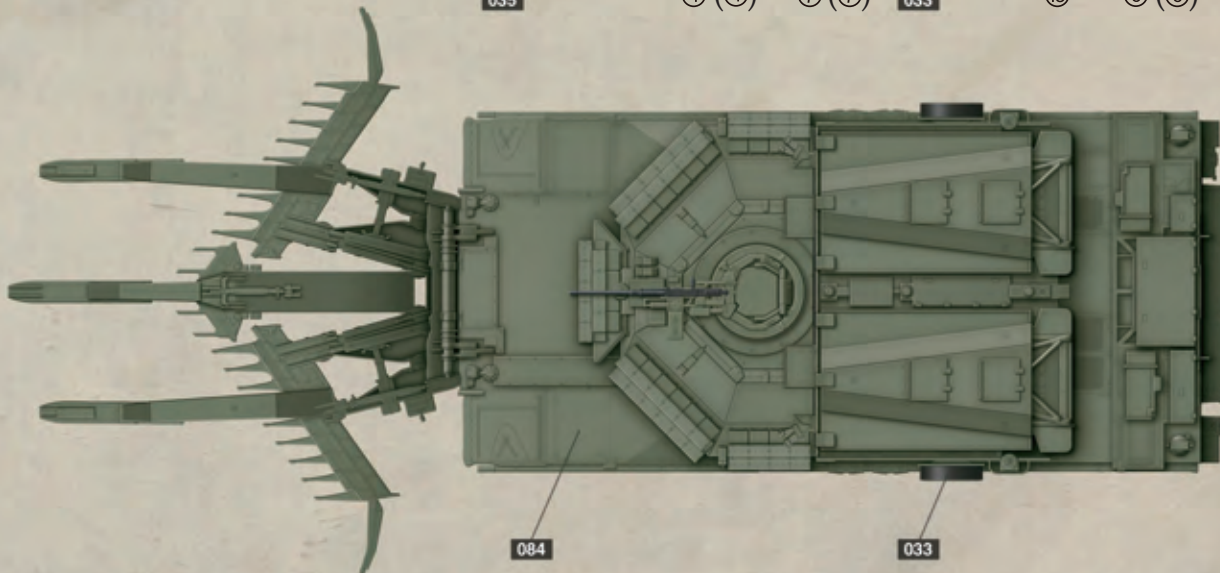

M1 ABV

Painting and Marking Guide

Color info and profiles by

A.MIG 033 Rubber & Tires	A.MIG 035 Dark Tracks	A.MIG 045 Gun Metal
A.MIG 046 Matt Black	A.MIG 084 NATO Green	A.MIG 093 Crystal Red
A.MIG 099 Crystal Black Blue	A.MIG 195 Silver