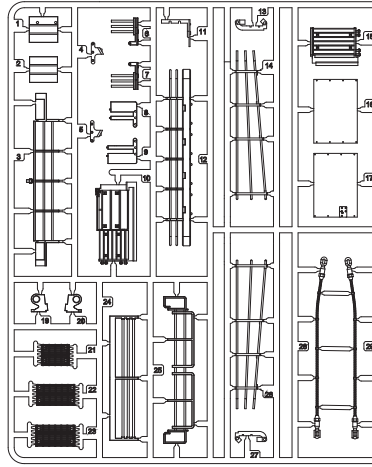

MAKE 2pcs
製作2組

OPEN HOLE
鑽孔

REMOVE
切除

BE CAREFUL
注意

APPLY DECAL
貼上水貼紙

Read carefully and fully understand the instructions before commencing assembly.
Supervising adult should also read the instructions if a child assembles the model.
When you used glue or paint, do not use near a naked flame, and use in a well-ventilated room.
When assembling this kit, tools including knives are used. Extra care should be taken to avoid personal injury.
Read and follow the instructions supplied with paints and/ or cement. Use plastic cement and paints only.
Keep out of reach of small children. Children must not be allowed to suck any part, or pull vinyl bag over the head.

F X1

H X1

Parts

P X1

N X2

Lower Hull X1

T X1

L X1