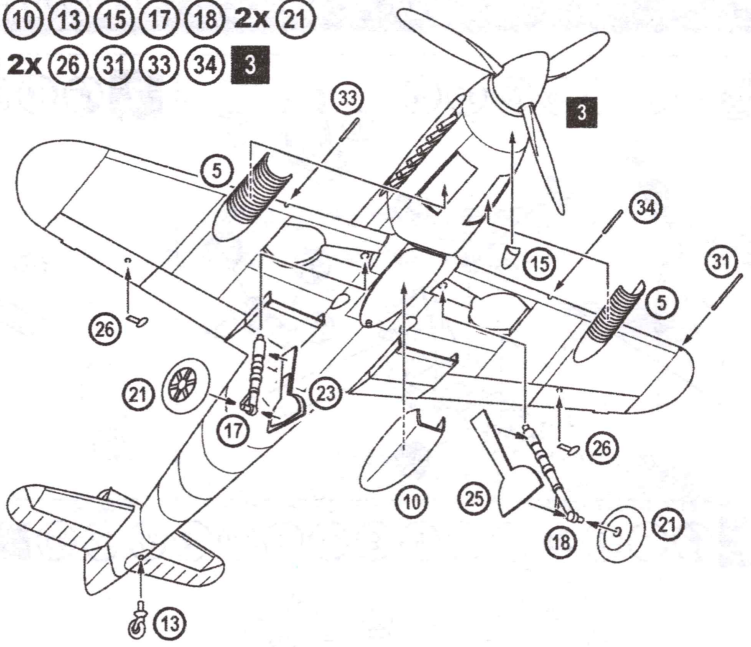

4

2x 5 (10) (13) (15) (17) (18) 2x (21)
(23) (25) 2x (26) (31) (33) (34) 3