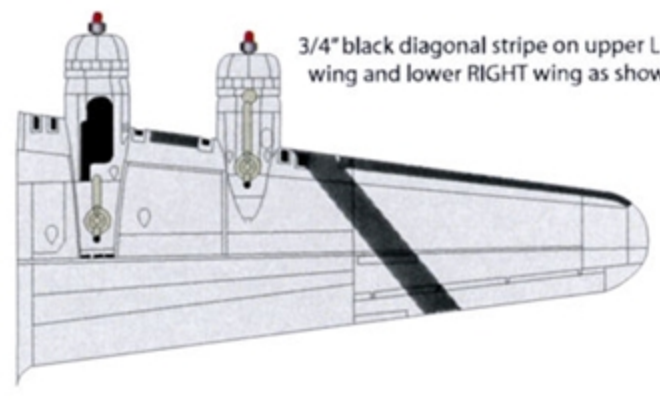

5/8" Insignia Red stripe on horizontal stabilizer as shown.
Stripe wraps around the stabilizer.

Location of decals on prop:
Serial numbers are unique to each prop stencil,
so look carefully at the decal number as you go.

Anti-glare panel on the INSIDE of the nacelles
is Olive Drab on BOTH planes

1" Insignia Red stripe on wings as shown.
Stripe wraps around the wings.

De-icing boots are black
on BOTH planes

21: Look for the raised detail

21: Look for the raised detail

3/4" black diagonal stripe on upper LEFT
wing and lower RIGHT wing as shown