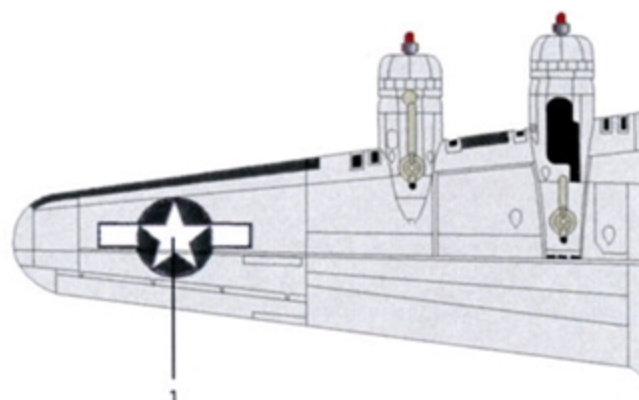

B-17G FLYING FORTRESSES NOSE ART SPECIAL

MARKINGS FOR TWO AIRCRAFT

1/48 SCALE

PÖSSUM WERKS

B-17G-95-BO 43-338728
851th BS, 490th BG
"£5 with Breakfast"

B-17G-90-BO 43-38525
418th BS, 100th BG
"Miss Conduct"

5/8" Insignia Red stripe on horizontal stabilizer as shown.
Stripe wraps around the stabilizer.

Location of decals on prop:
Serial numbers are unique to each prop stencil,
so look carefully at the decal number as you go.

Anti-glare panel on the INSIDE of the nacelles
is Olive Drab on BOTH planes

1" Insignia Red stripe on wings as shown.
Stripe wraps around the wings.

De-icing boots are black
on BOTH planes

21: Look for the raised detail

21: Look for the raised detail

3/4" black diagonal stripe on upper LEFT
wing and lower RIGHT wing as shown