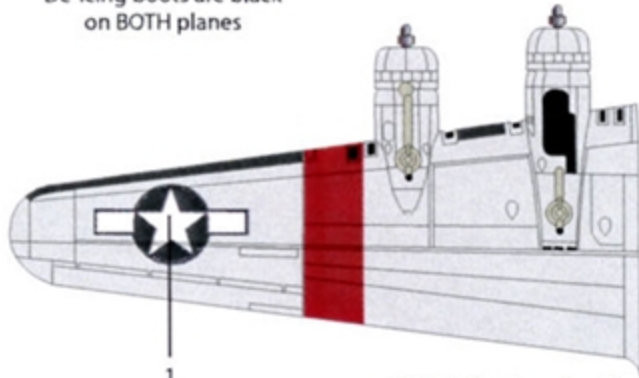

5/8" Insignia Red stripe on horizontal stabilizer as shown.
Stripe wraps around the stabilizer.

Location of decals on prop:
Serial numbers are unique to each prop stencil,
so look carefully at the decal number as you go.

Anti-glare panel on the INSIDE of the nacelles
is Olive Drab on BOTH planes

1" Insignia Red stripe on wings as shown.
Stripe wraps around the wings.

De-icing boots are black
on BOTH planes

21: Look for the raised detail

21: Look for the raised detail

3/4" black diagonal stripe on upper LEFT
wing and lower RIGHT wing as shown