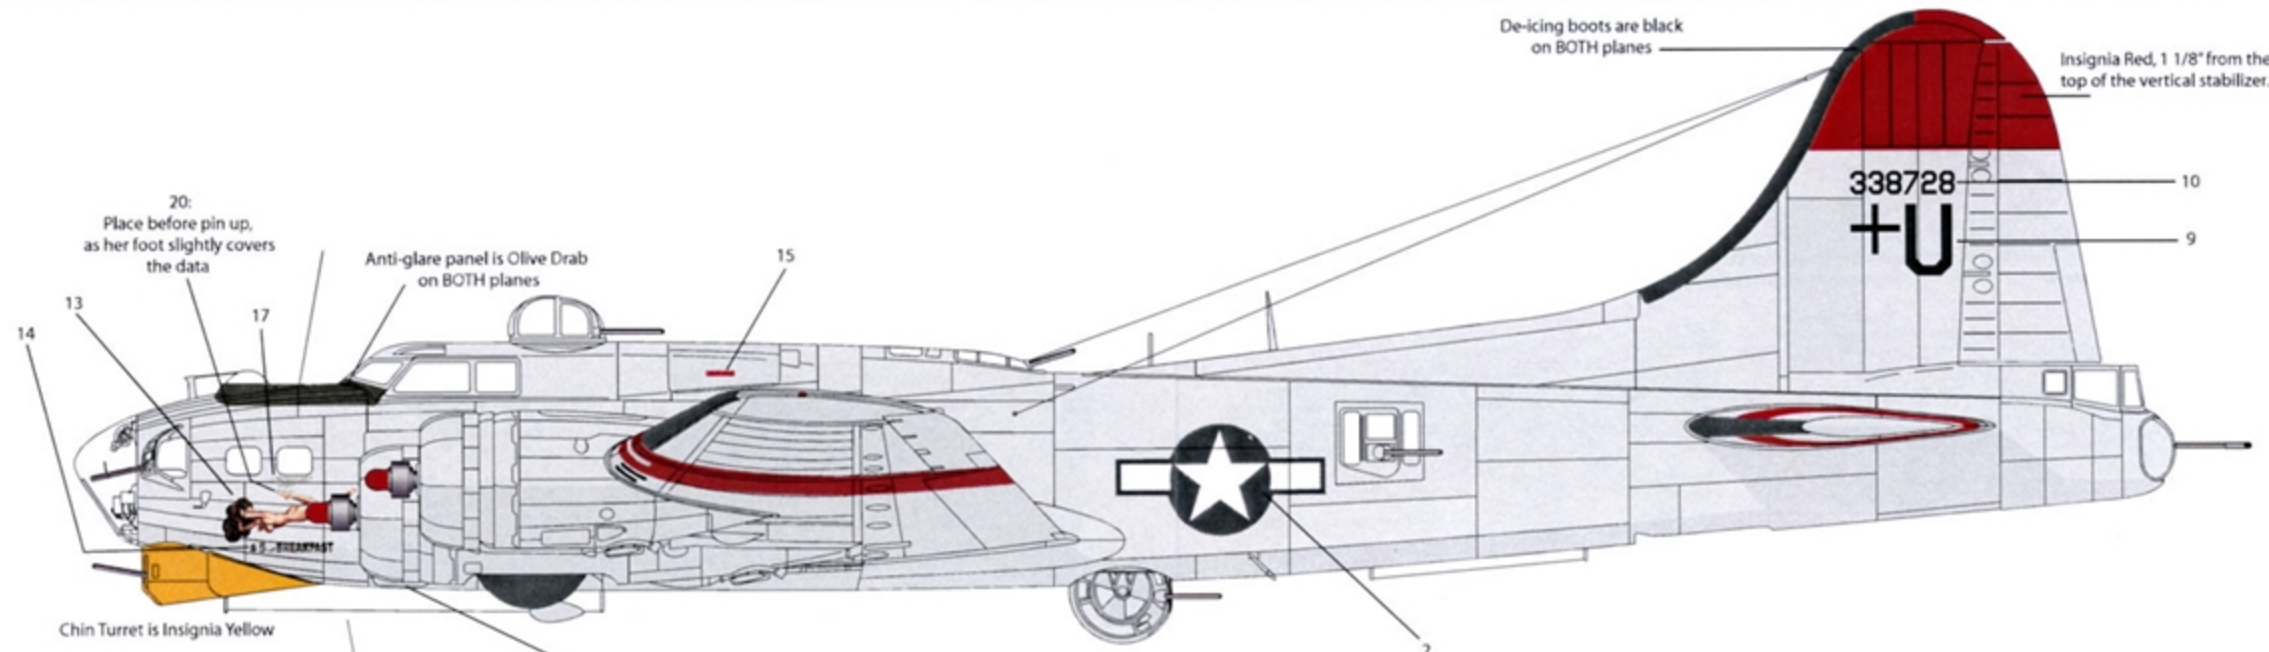

B-17G FLYING FORTRESSES NOSE ART SPECIAL

MARKINGS FOR TWO AIRCRAFT

1/48 SCALE

PÖSSUM WERKS

B-17G-95-BO 43-338728
851th BS, 490th BG
"£5 with Breakfast"

B-17G-90-BO 43-38525
418th BS, 100th BG
"Miss Conduct"

5/8" Insignia Red stripe on horizontal stabilizer as shown.
Stripe wraps around the stabilizer.

Location of decals on prop:
Serial numbers are unique to each prop stencil,
so look carefully at the decal number as you go.

Anti-glare panel on the INSIDE of the nacelles
is Olive Drab on BOTH planes

1" Insignia Red stripe on wings as shown.
Stripe wraps around the wings.

De-icing boots are black
on BOTH planes

21: Look for the raised detail

21: Look for the raised detail

3/4" black diagonal stripe on upper LEFT
wing and lower RIGHT wing as shown