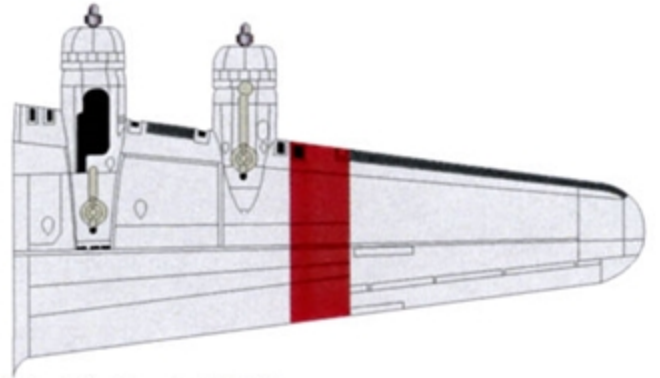

B-17G FLYING FORTRESSES NOSE ART SPECIAL

MARKINGS FOR TWO AIRCRAFT

1/48 SCALE

PÖSSUM WERKS

B-17G-95-BO 43-338728
851th BS, 490th BG
"£5 with Breakfast"

B-17G-90-BO 43-38525
418th BS, 100th BG
"Miss Conduct"

5/8" Insignia Red stripe on horizontal stabilizer as shown.
Stripe wraps around the stabilizer.

Location of decals on prop:
Serial numbers are unique to each prop stencil,
so look carefully at the decal number as you go.

Anti-glare panel on the INSIDE of the nacelles
is Olive Drab on BOTH planes

1" Insignia Red stripe on wings as shown.
Stripe wraps around the wings.

De-icing boots are black
on BOTH planes

21: Look for the raised detail

21: Look for the raised detail

3/4" black diagonal stripe on upper LEFT
wing and lower RIGHT wing as shown