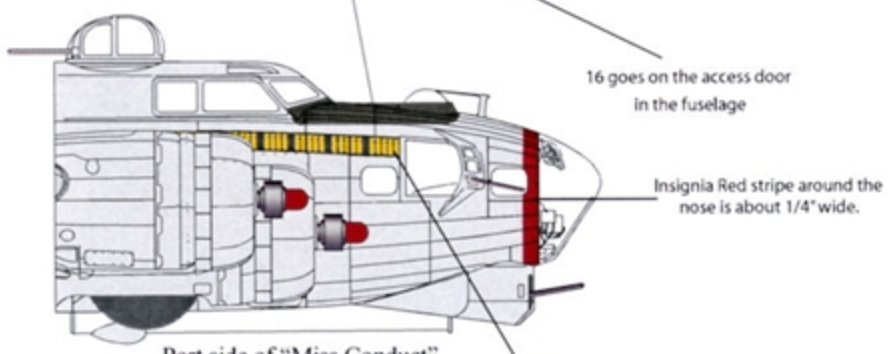

B-17G FLYING FORTRESSES NOSE ART SPECIAL

MARKINGS FOR TWO AIRCRAFT

1/48 SCALE

PÖSSUM WERKS

B-17G-95-BO 43-338728
851th BS, 490th BG
"£5 with Breakfast"

B-17G-90-BO 43-38525
418th BS, 100th BG
"Miss Conduct"

5/8" Insignia Red stripe on horizontal stabilizer as shown.
Stripe wraps around the stabilizer.

Location of decals on prop:
Serial numbers are unique to each prop stencil,
so look carefully at the decal number as you go.

Anti-glare panel on the INSIDE of the nacelles
is Olive Drab on BOTH planes

1" Insignia Red stripe on wings as shown.
Stripe wraps around the wings.

De-icing boots are black
on BOTH planes

21: Look for the raised detail