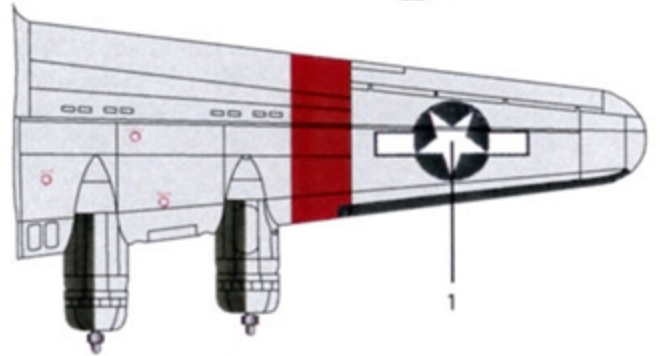

B-17G FLYING FORTRESSES NOSE ART SPECIAL

MARKINGS FOR TWO AIRCRAFT

1/48 SCALE

PÖSSUM WERKS

B-17G-95-BO 43-338728
851th BS, 490th BG
"£5 with Breakfast"

B-17G-90-BO 43-38525
418th BS, 100th BG
"Miss Conduct"

5/8" Insignia Red stripe on horizontal stabilizer as shown.
Stripe wraps around the stabilizer.

Location of decals on prop:
Serial numbers are unique to each prop stencil,
so look carefully at the decal number as you go.

Anti-glare panel on the INSIDE of the nacelles
is Olive Drab on BOTH planes

1" Insignia Red stripe on wings as shown.
Stripe wraps around the wings.

De-icing boots are black
on BOTH planes

21: Look for the raised detail

21: Look for the raised detail

3/4" black diagonal stripe on upper LEFT
wing and lower RIGHT wing as shown