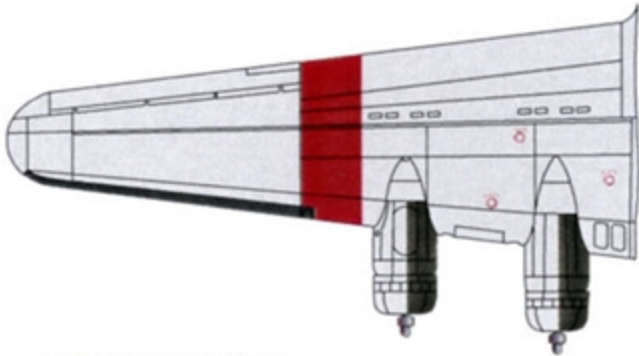

B-17G FLYING FORTRESSES NOSE ART SPECIAL

MARKINGS FOR TWO AIRCRAFT

1/48 SCALE

PÖSSUM WERKS

B-17G-95-BO 43-338728
851th BS, 490th BG
"£5 with Breakfast"

B-17G-90-BO 43-38525
418th BS, 100th BG
"Miss Conduct"

5/8" Insignia Red stripe on horizontal stabilizer as shown.
Stripe wraps around the stabilizer.

Location of decals on prop:
Serial numbers are unique to each prop stencil,
so look carefully at the decal number as you go.

Anti-glare panel on the INSIDE of the nacelles
is Olive Drab on BOTH planes

1" Insignia Red stripe on wings as shown.
Stripe wraps around the wings.

De-icing boots are black
on BOTH planes

21: Look for the raised detail

21: Look for the raised detail

3/4" black diagonal stripe on upper LEFT
wing and lower RIGHT wing as shown