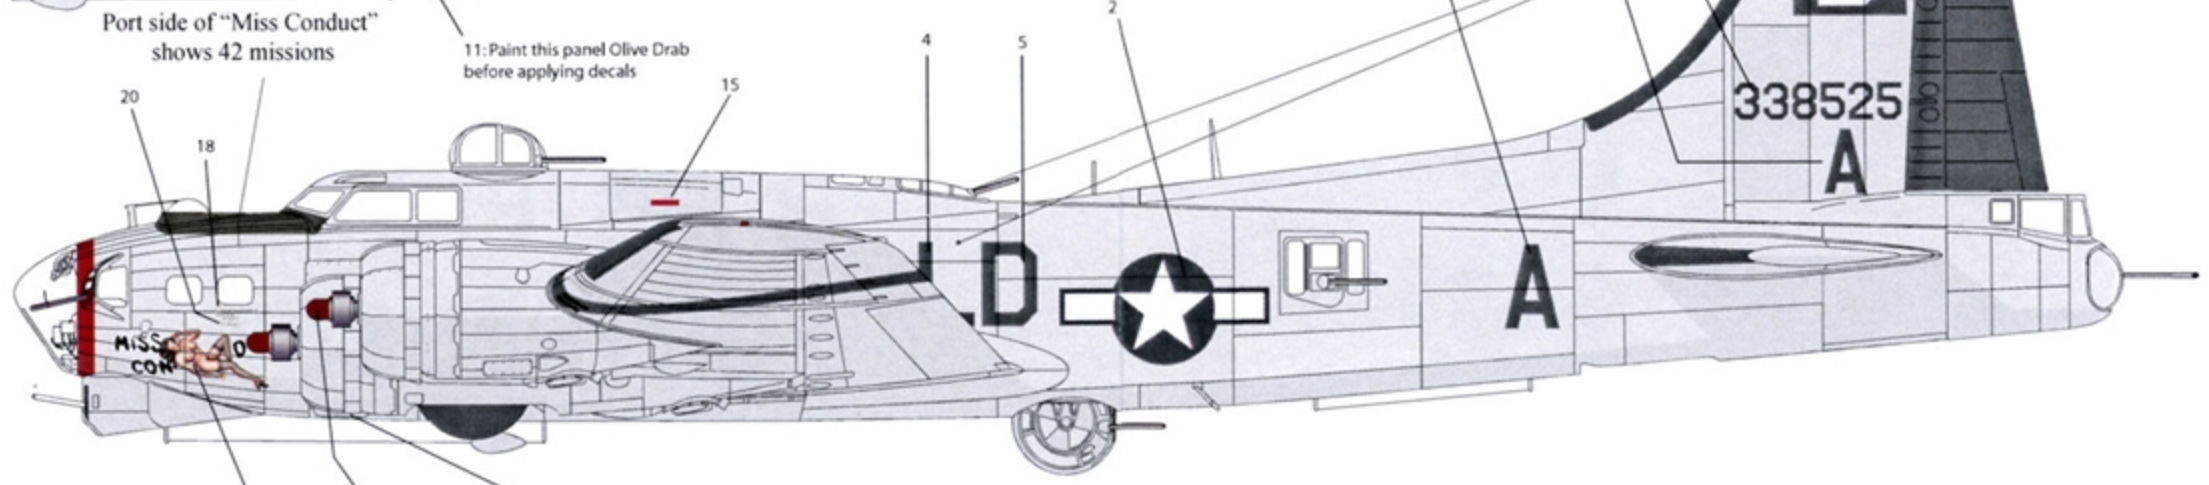

B-17G FLYING FORTRESSES NOSE ART SPECIAL

MARKINGS FOR TWO AIRCRAFT

1/48 SCALE

PÖSSUM WERKS

B-17G-95-BO 43-338728
851th BS, 490th BG
"£5 with Breakfast"

B-17G-90-BO 43-38525
418th BS, 100th BG
"Miss Conduct"

5/8" Insignia Red stripe on horizontal stabilizer as shown.
Stripe wraps around the stabilizer.

Location of decals on prop:
Serial numbers are unique to each prop stencil,
so look carefully at the decal number as you go.

Anti-glare panel on the INSIDE of the nacelles
is Olive Drab on BOTH planes

1" Insignia Red stripe on wings as shown.
Stripe wraps around the wings.

De-icing boots are black
on BOTH planes

21: Look for the raised detail

21: Look for the raised detail

3/4" black diagonal stripe on upper LEFT
wing and lower RIGHT wing as shown