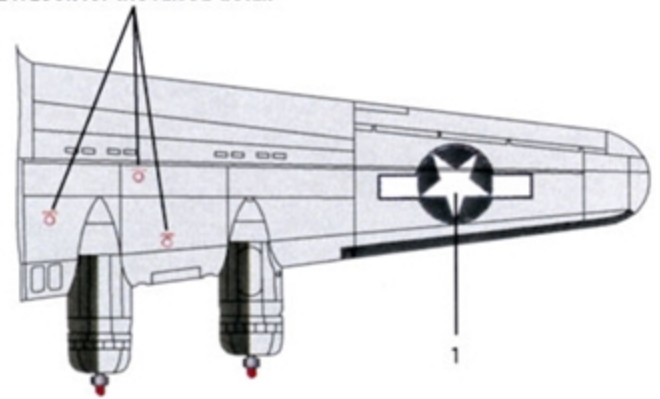

B-17G FLYING FORTRESSES NOSE ART SPECIAL

MARKINGS FOR TWO AIRCRAFT

1/48 SCALE

PÖSSUM WERKS

B-17G-95-BO 43-338728
851th BS, 490th BG
"£5 with Breakfast"

B-17G-90-BO 43-38525
418th BS, 100th BG
"Miss Conduct"

5/8" Insignia Red stripe on horizontal stabilizer as shown.
Stripe wraps around the stabilizer.

Location of decals on prop:
Serial numbers are unique to each prop stencil,
so look carefully at the decal number as you go.

Anti-glare panel on the INSIDE of the nacelles
is Olive Drab on BOTH planes

1" Insignia Red stripe on wings as shown.
Stripe wraps around the wings.

De-icing boots are black
on BOTH planes

21: Look for the raised detail

21: Look for the raised detail

3/4" black diagonal stripe on upper LEFT
wing and lower RIGHT wing as shown