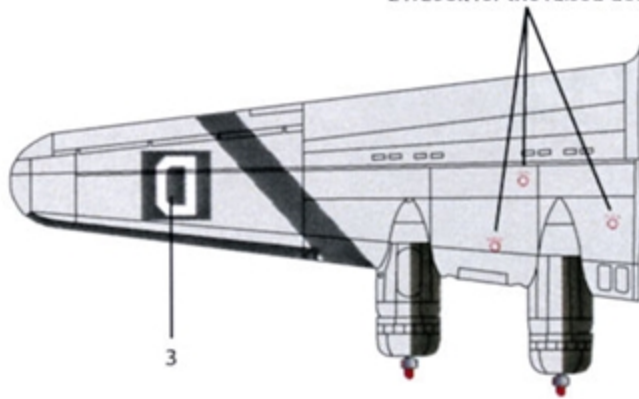

B-17G FLYING FORTRESSES NOSE ART SPECIAL

MARKINGS FOR TWO AIRCRAFT

1/48 SCALE

PÖSSUM WERKS

B-17G-95-BO 43-338728
851th BS, 490th BG
"£5 with Breakfast"

B-17G-90-BO 43-38525
418th BS, 100th BG
"Miss Conduct"

5/8" Insignia Red stripe on horizontal stabilizer as shown.
Stripe wraps around the stabilizer.

Location of decals on prop:
Serial numbers are unique to each prop stencil,
so look carefully at the decal number as you go.

Anti-glare panel on the INSIDE of the nacelles
is Olive Drab on BOTH planes

1" Insignia Red stripe on wings as shown.
Stripe wraps around the wings.

De-icing boots are black
on BOTH planes

21: Look for the raised detail

21: Look for the raised detail

3/4" black diagonal stripe on upper LEFT
wing and lower RIGHT wing as shown