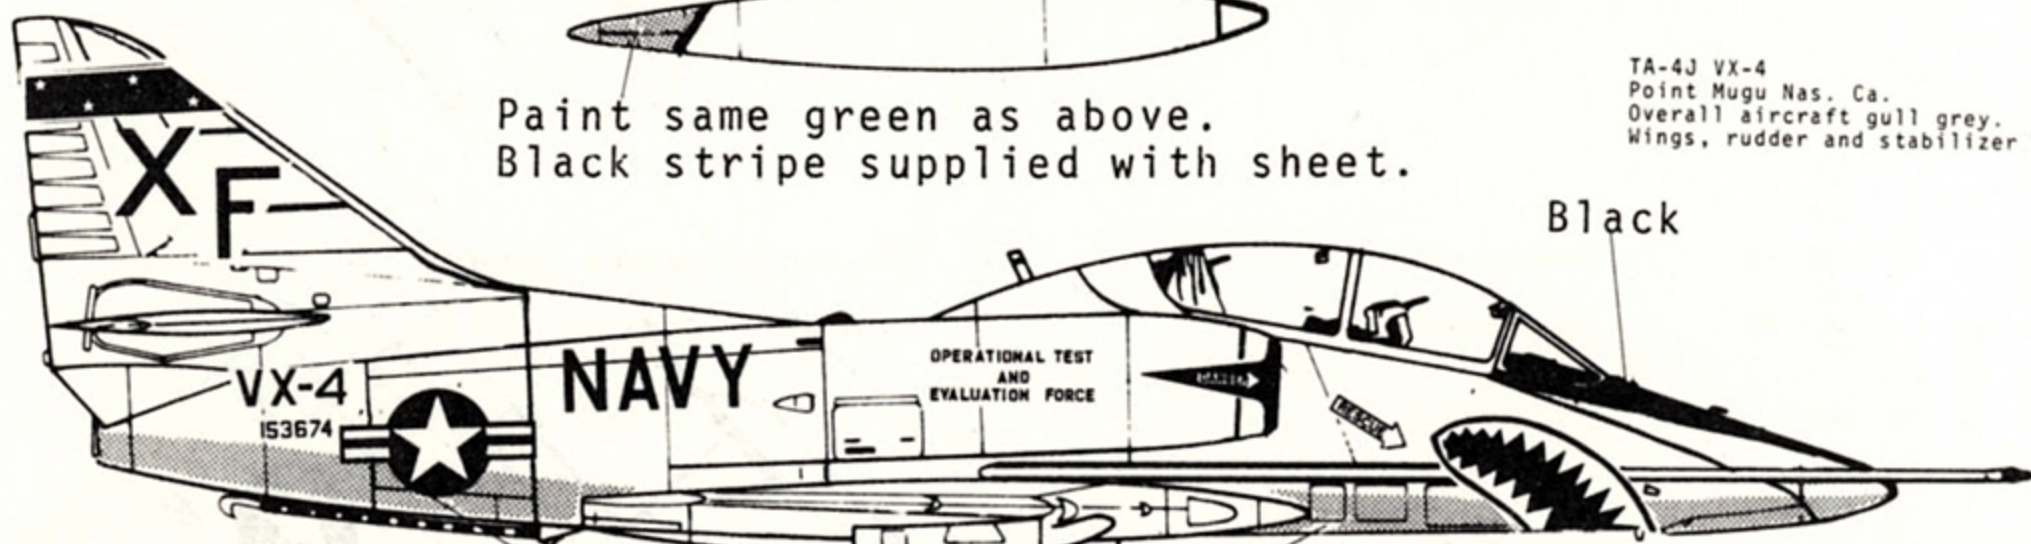

TA-4F 154315 VA-45 "Blackbirds"
 RCW-4 (Replacement Carrier
 Air Wing)
 Cecil Field, Fla.
 Rear Admiral L. R. Geis
 Overall Plane Grey (except
 bottom) Wings white.

Paint same green as above.
 Black stripe supplied with sheet.

TA-4J VX-4
 Point Mugu Nas. Ca.
 Overall aircraft gull grey.
 Wings, rudder and stabilizer white.

TA-4F 153468 VF-126 RCW-12
 Miramar Nas. Ca. Oct. 70
 Captain Lou page
 Overall plane white

NATIONAL INSIGNIA FOUND ON MICROSACLE SHEET NO. 72-84
 NAVY AND MARINE LETTERING FOUND ON MICROSACLE SHEET NO. 72-20

48-71

Recommended kit: Fujimi TA-4F Skyhawk

General color specifications:

Tail hook - black and white stripes

Intake leading edge - red

Jet exhaust - dark metal

Anti-glare panel - flat black

Gull grey FS 16440