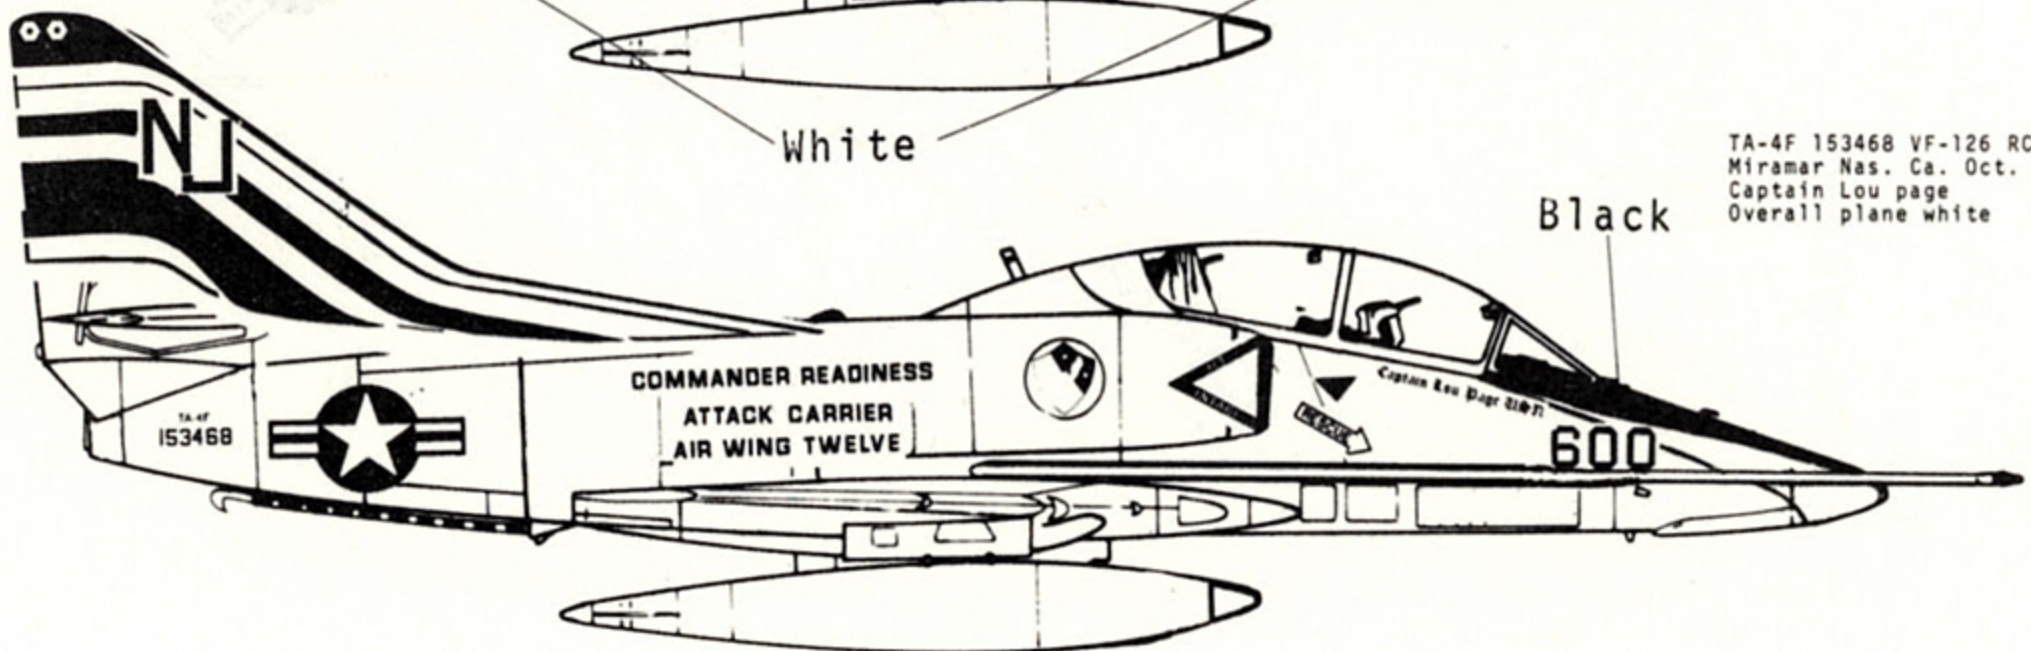

TA-4F 154315 VA-45 "Blackbirds"
 RCW-4 (Replacement Carrier
 Air Wing)
 Cecil Field, Fla.
 Rear Admiral L. R. Geis
 Overall Plane Grey (except
 bottom) Wings white.

Paint same green as above.
 Black stripe supplied with sheet.

TA-4J VX-4
 Point Mugu Nas. Ca.
 Overall aircraft gull grey.
 Wings, rudder and stabilizer white.

TA-4F 153468 VF-126 RCW-12
 Miramar Nas. Ca. Oct. 70
 Captain Lou page
 Overall plane white

NATIONAL INSIGNIA FOUND ON MICROSACLE SHEET NO. 72-84
 NAVY AND MARINE LETTERING FOUND ON MICROSACLE SHEET NO. 72-20

48-71

Recommended kit: Fujimi TA-4F Skyhawk

General color specifications:

Tail hook - black and white stripes

Intake leading edge - red

Jet exhaust - dark metal

Anti-glare panel - flat black

Gull grey FS 16440