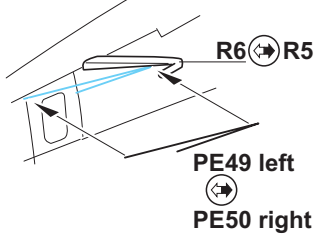

A-D ONLY

M MARKING J

N MARKINGS A-I

E-M ONLY

MARKINGS A-D ONLY

N11 - MARKINGS G, I-M
2121B20 - MARKINGS A-F, H

A-D ONLY

E-M ONLY

MARKINGS J-M (2121) O

P (2121) MARKINGS E-I