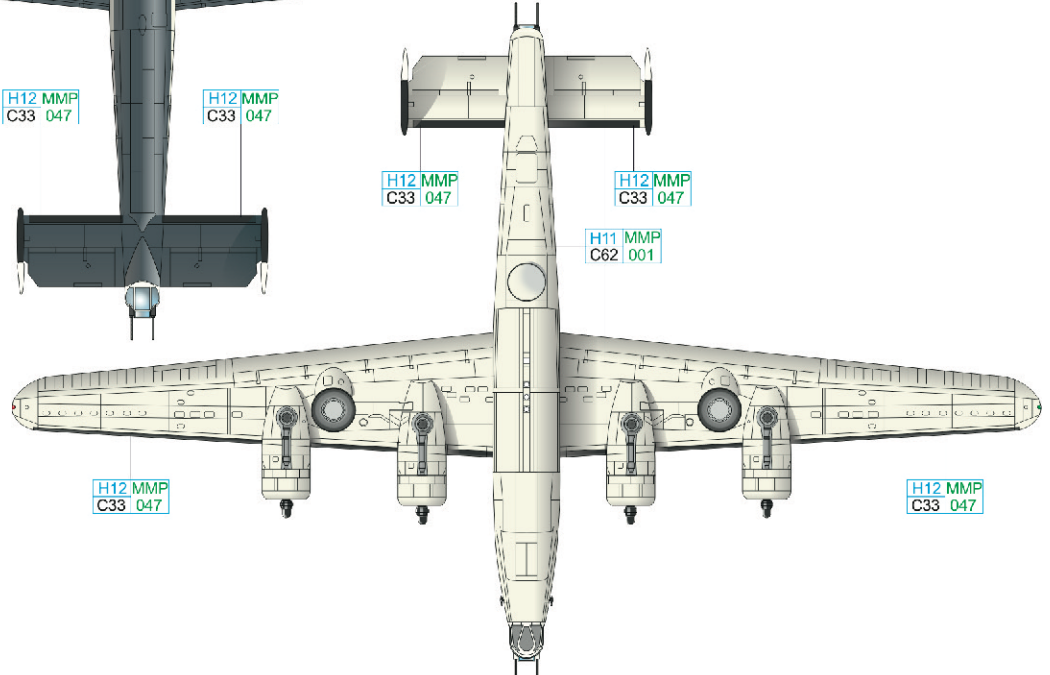

BLACK	H12 MMP C33 047	WHITE	H11 MMP C62 001	EXTRA DARK SEA GRAY	H333 C333	SILVER	H8 C8