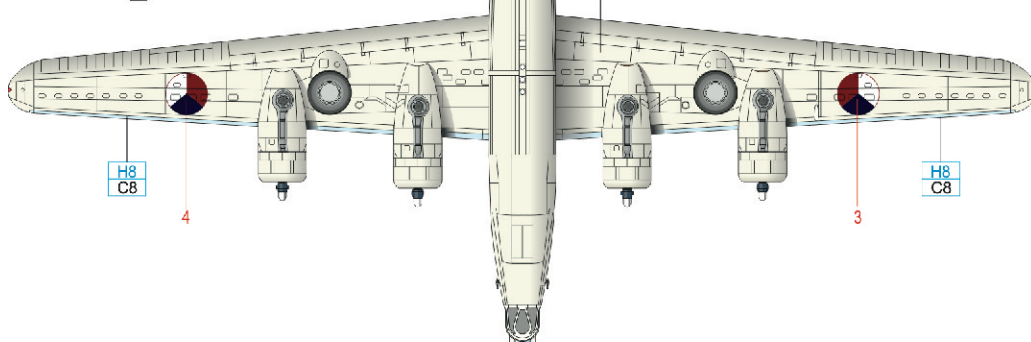

BLACK H12 MMP C33 047   WHITE H11 MMP C62 001   EXTRA DARK SEA GRAY H333 C333   SILVER H8 C8