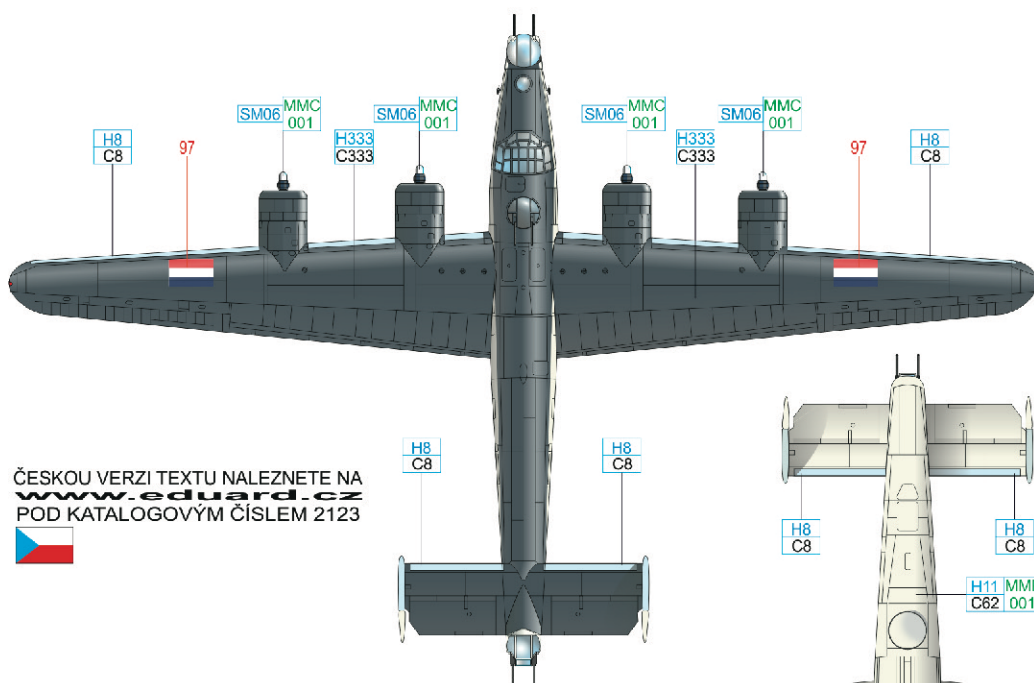

ČESKOU VERZI TEXTU NALEZNETE NA
www.eduard.cz
POD KATALOGOVÝM ČÍSLEM 2123