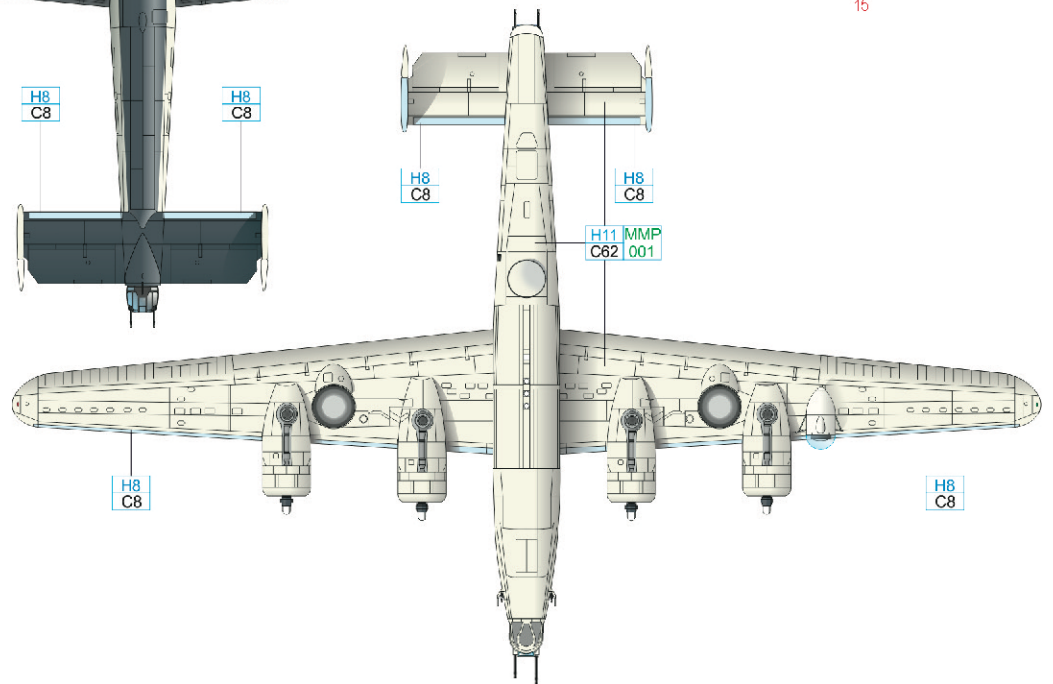

BLACK	H12 MMP C33 047	WHITE	H11 MMP C62 001	EXTRA DARK SEA GRAY	H333 C333	SILVER	H8 C8