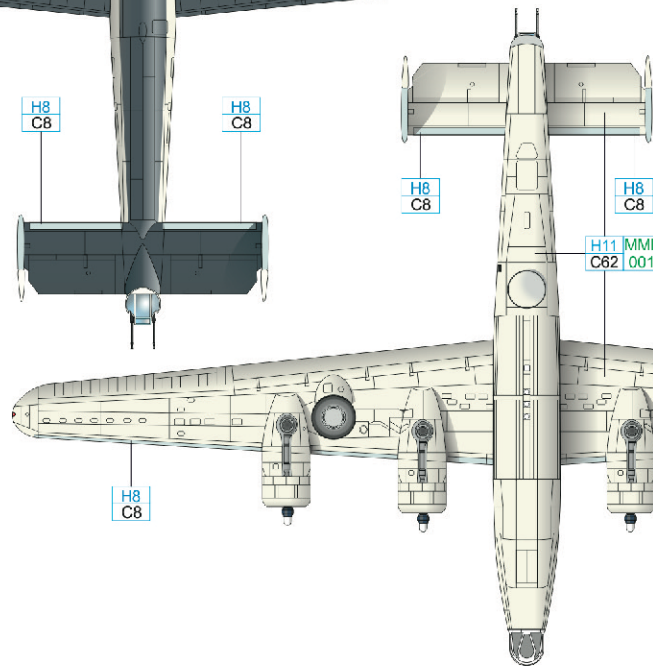

BLACK H12 MMP C33 047   WHITE H11 MMP C62 001   EXTRA DARK SEA GRAY H333 C333   SILVER H8 C8