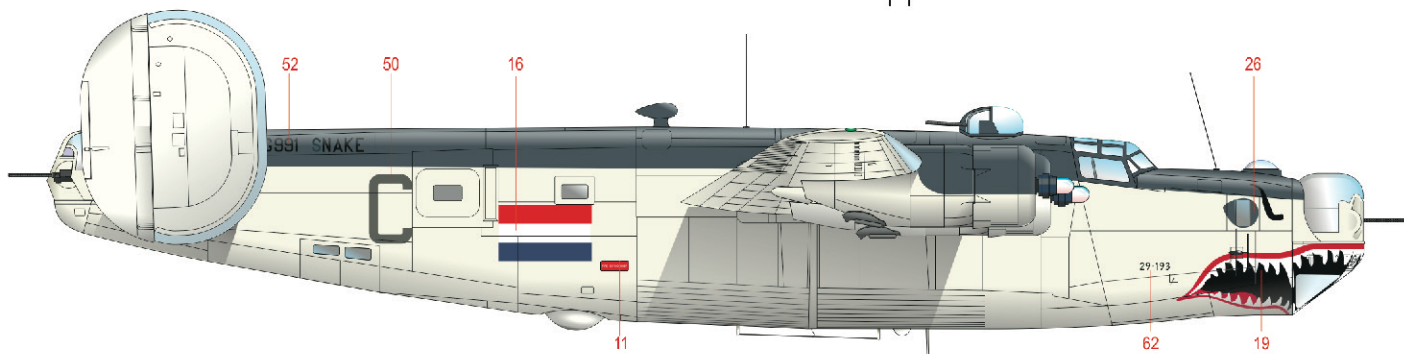

BLACK H12 MMP C33 047   WHITE H11 MMP C62 001   EXTRA DARK SEA GRAY H333 C333   SILVER H8 C8   SILVER SM06 MMC 001