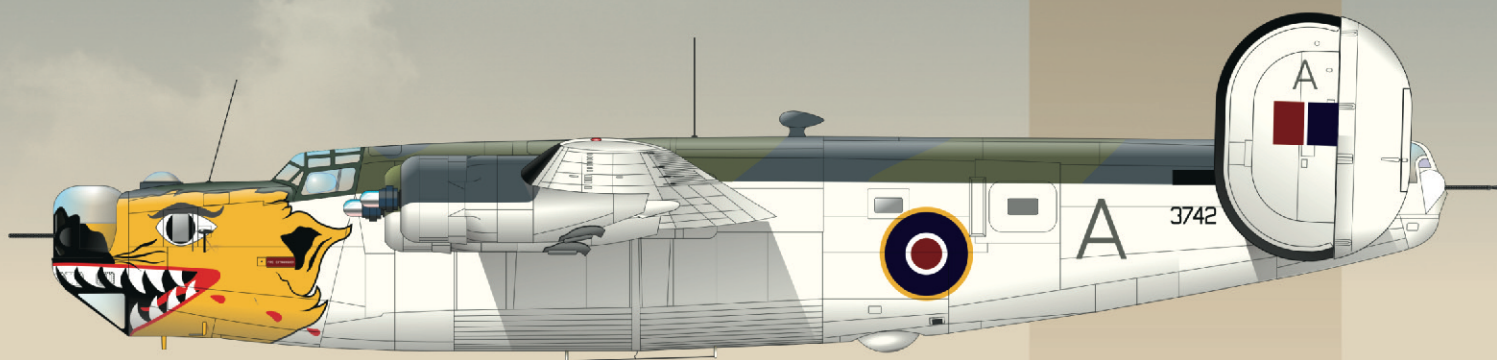

# RIDERS IN THE SKY 1945

Liberator GR Mk.VI and GR Mk.VIII  
in the RAF Coastal Command  
service

INSTRUCTION SHEET

eduard

ATTENTION

UPOZORNĚNÍ

ACHTUNG

ATTENTION