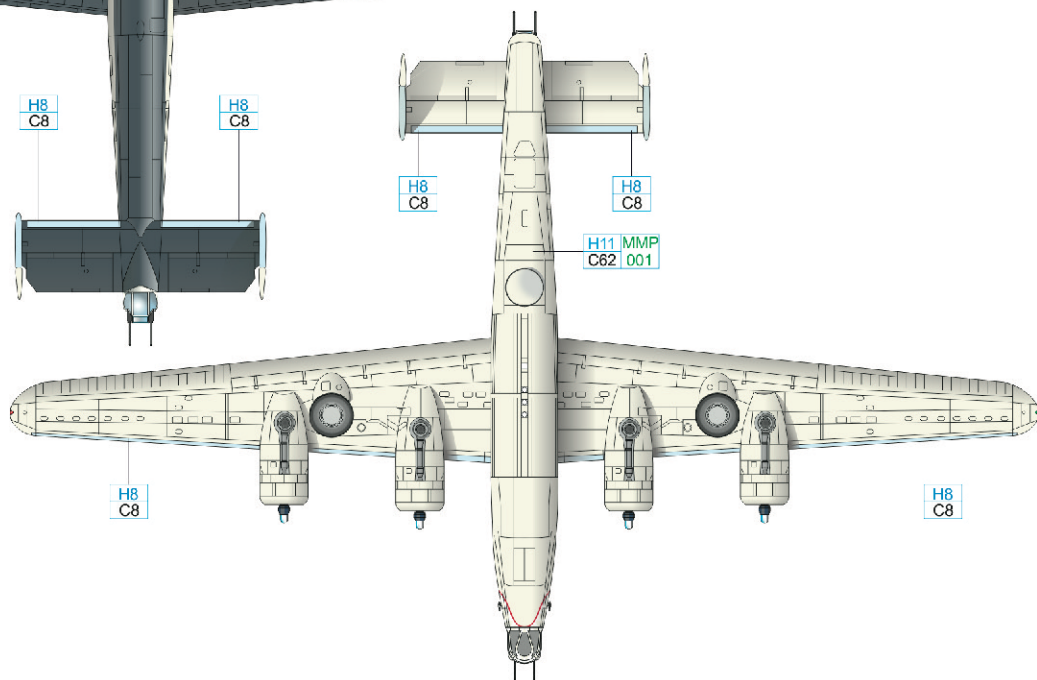

BLACK H12 MMP C33 047   WHITE H11 MMP C62 001   EXTRA DARK SEA GRAY H333 C333   SILVER H8 C8   SILVER SM06 MMC 001