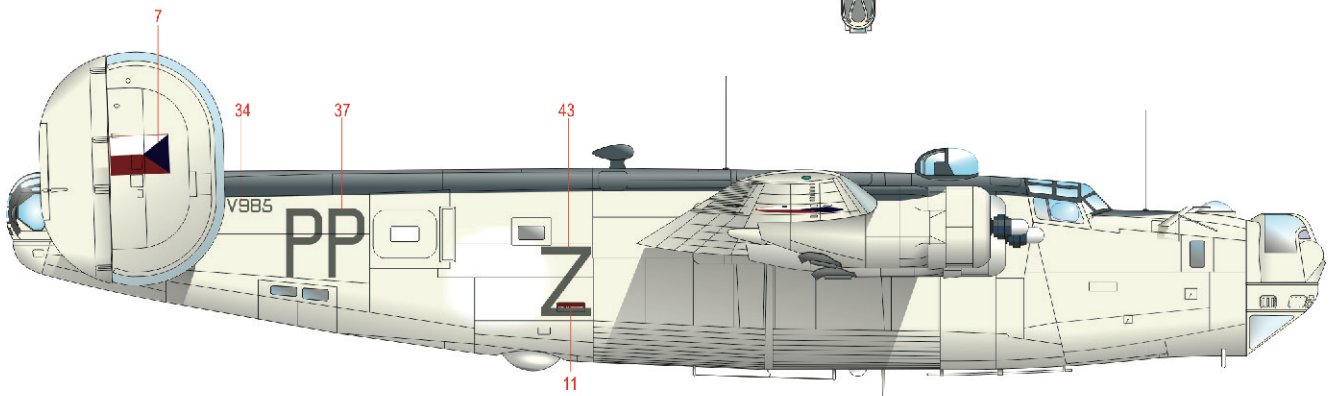

BLACK H12 MMP C33 047 WHITE H11 MMP C62 001 EXTRA DARK SEA GRAY H333 C333 SILVER H8 C8