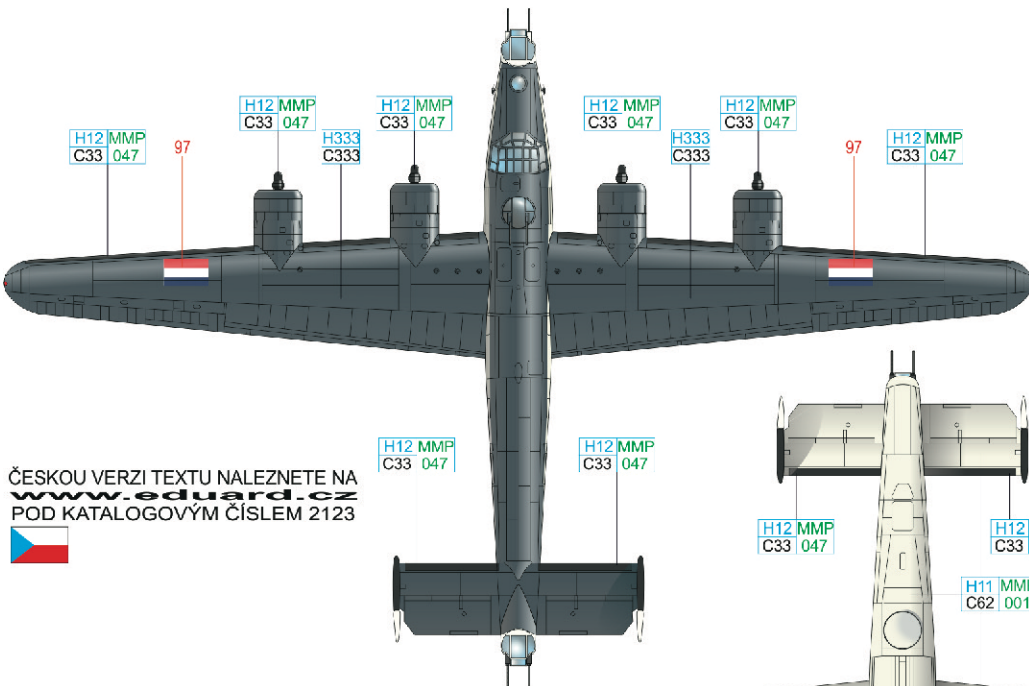

ČESKOU VERZI TEXTU NALEZNETE NA www.eduard.cz POD KATALOGOVÝM ČÍSLEM 2123