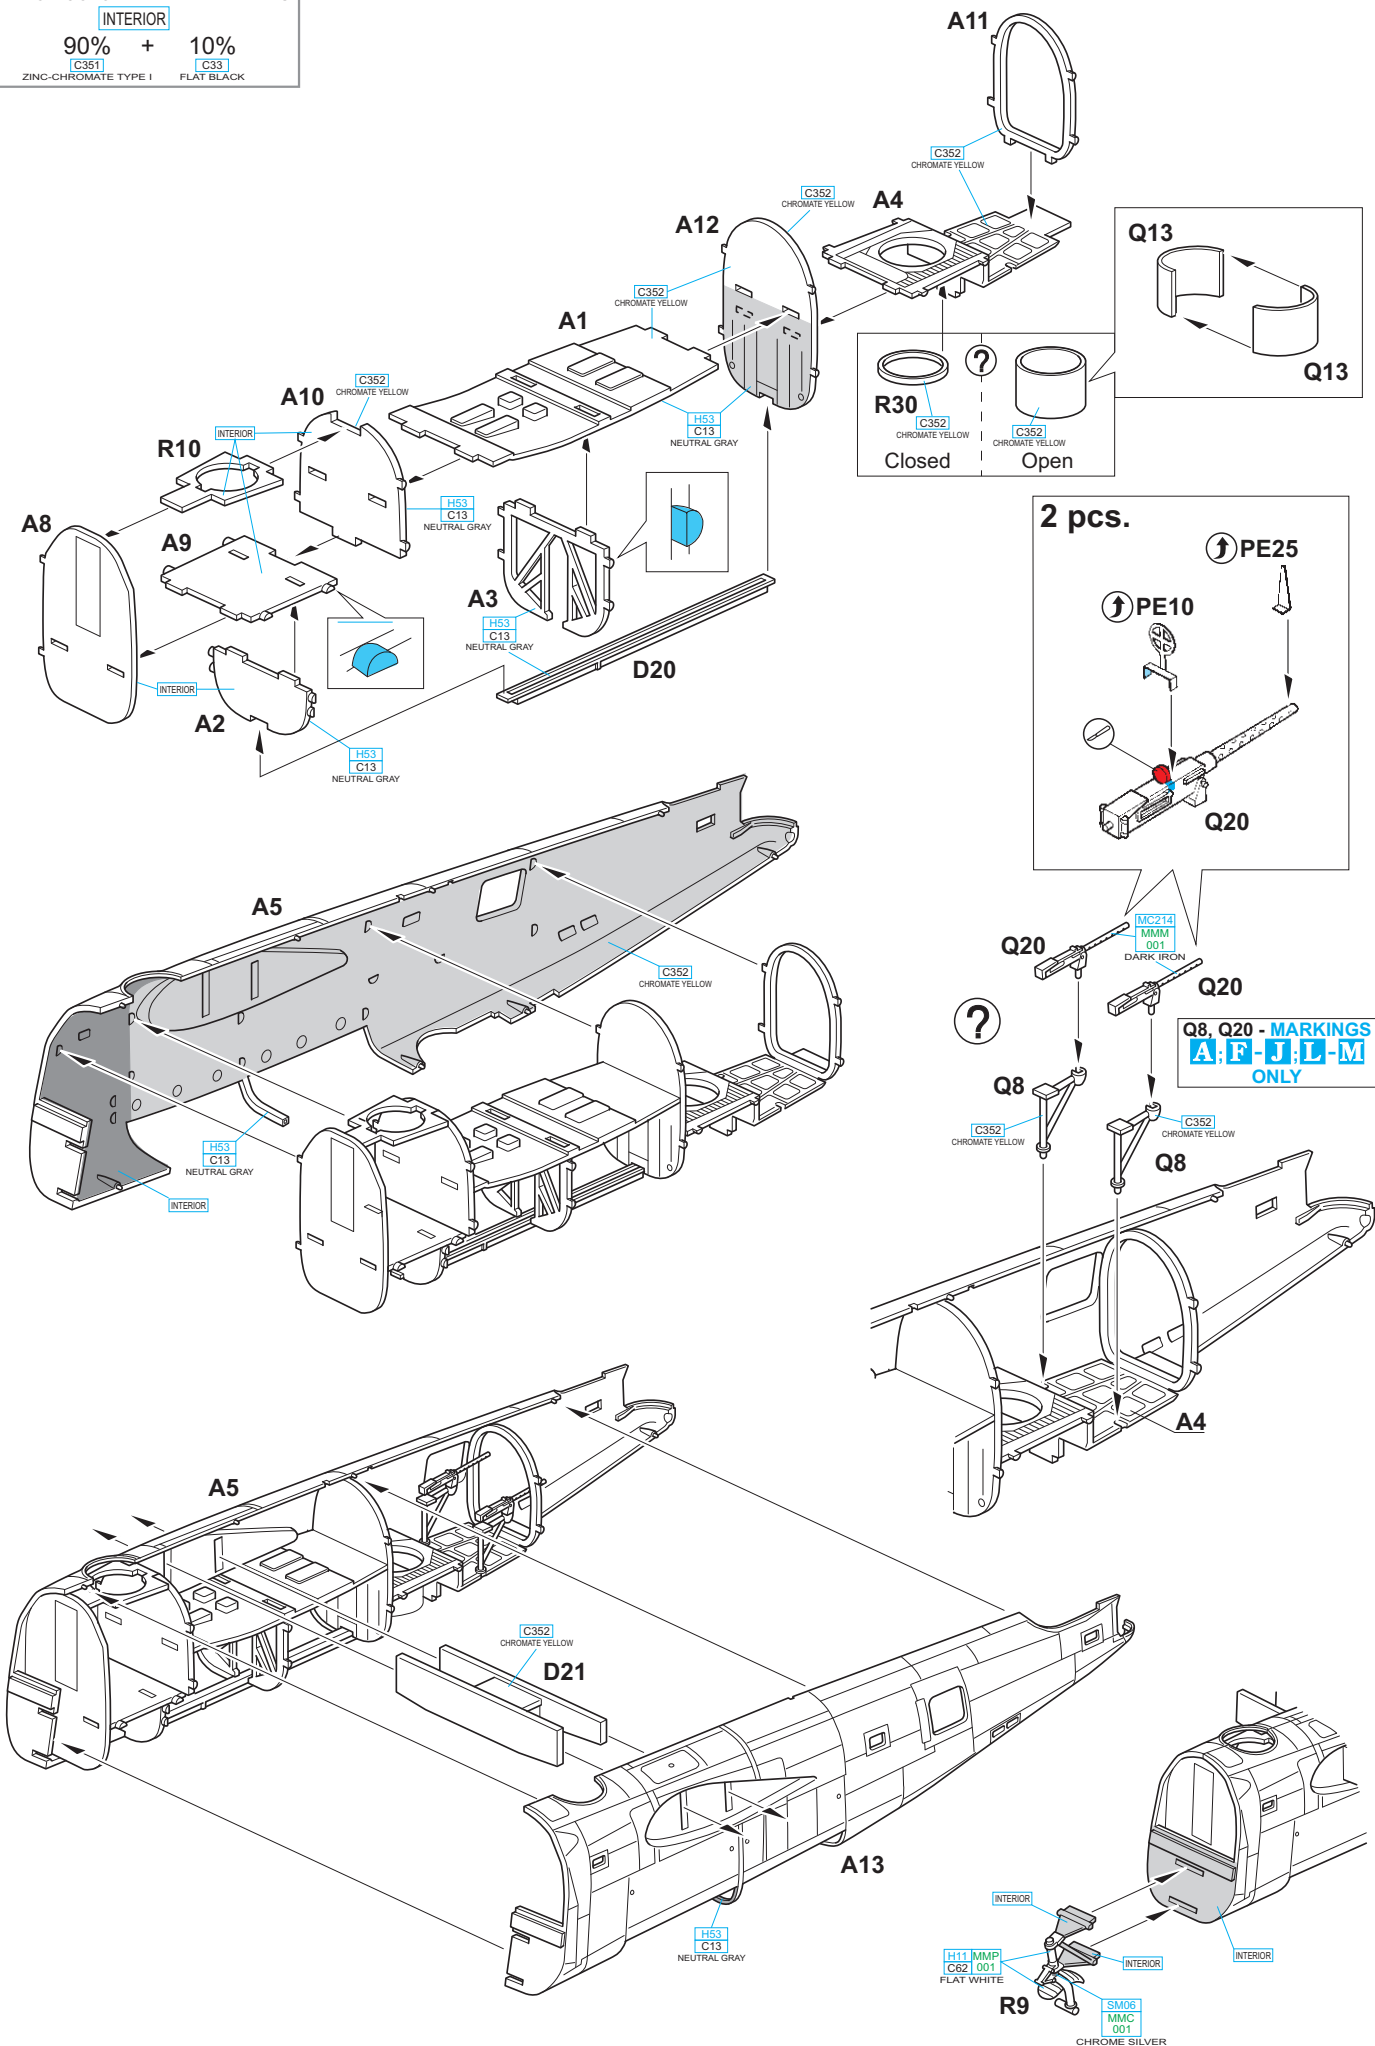

INTERIOR COLOR - BARVA INTERIÉRU

INTERIOR

90% + 10%

C351 ZINC-CHROMATE TYPE I C33 FLAT BLACK