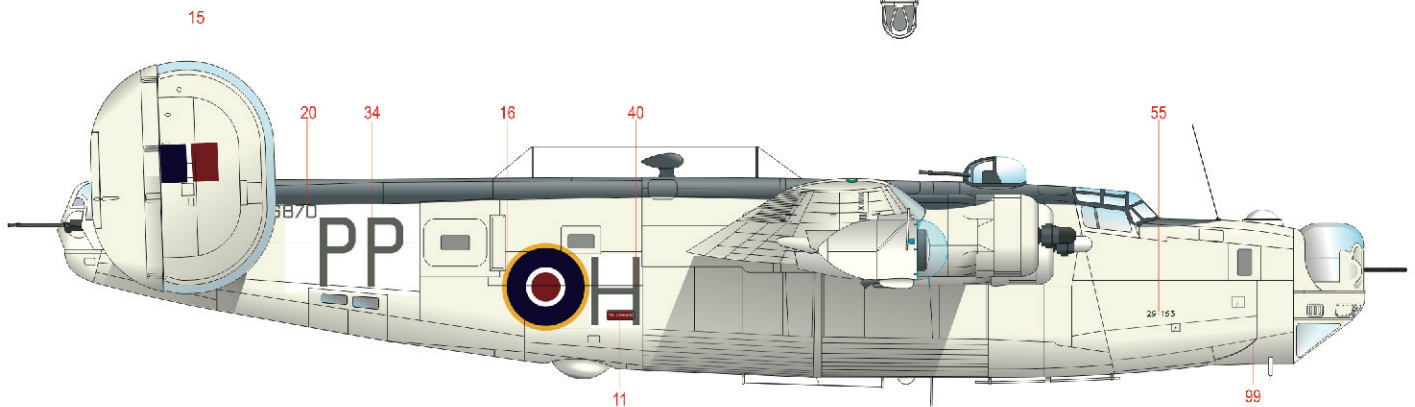

BLACK H12 MMP C33 047   WHITE H11 MMP C62 001   EXTRA DARK SEA GRAY H333 C333   SILVER H8 C8