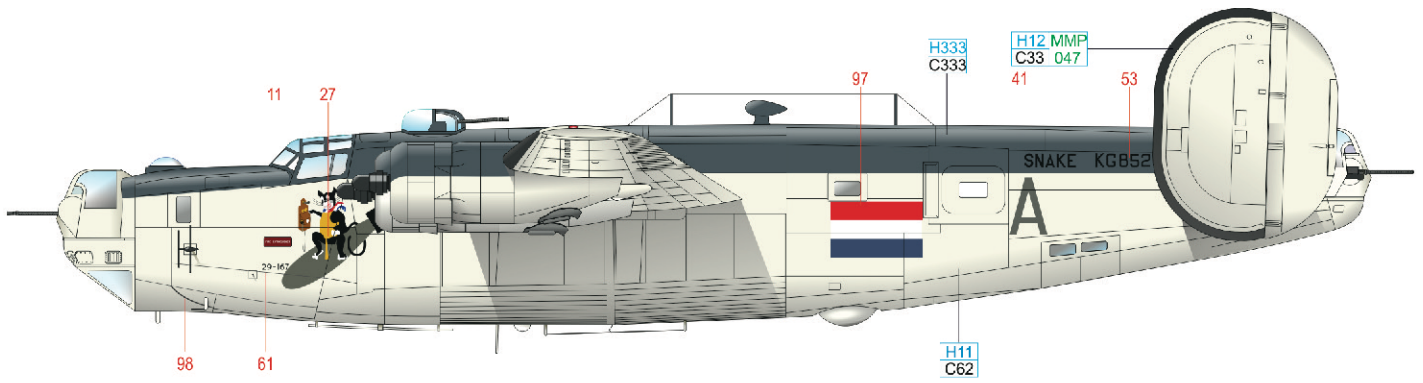

ČESKOU VERZI TEXTU NALEZNETE NA www.eduard.cz POD KATALOGOVÝM ČÍSLEM 2123