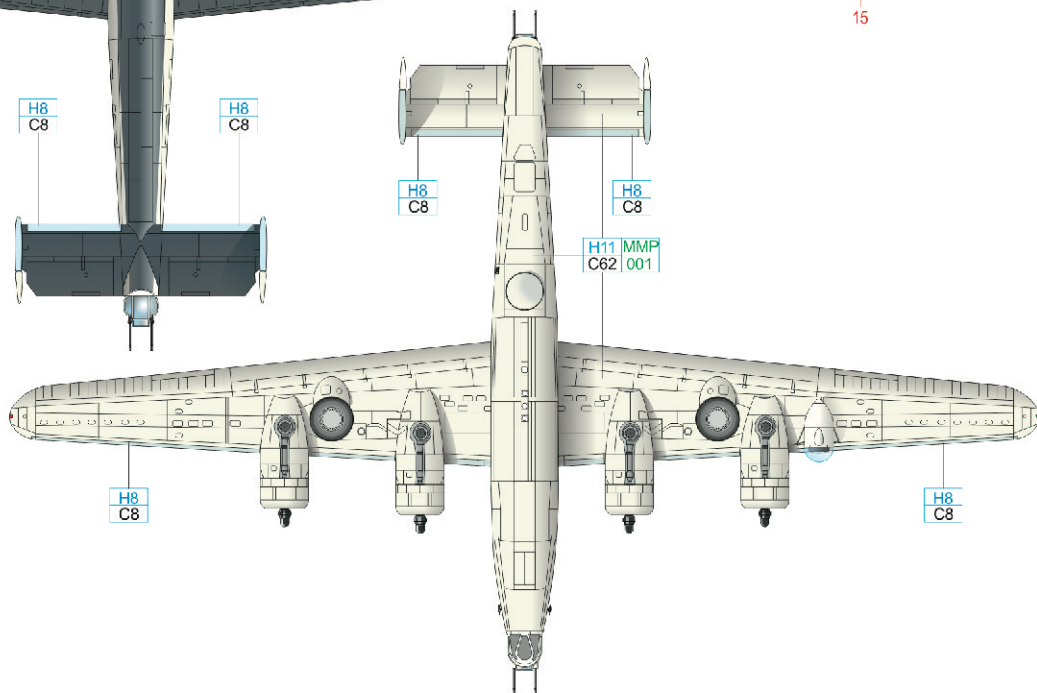

ČESKOU VERZI TEXTU NALEZNETE NA www.eduard.cz POD KATALOGOVÝM ČÍSLEM 2123