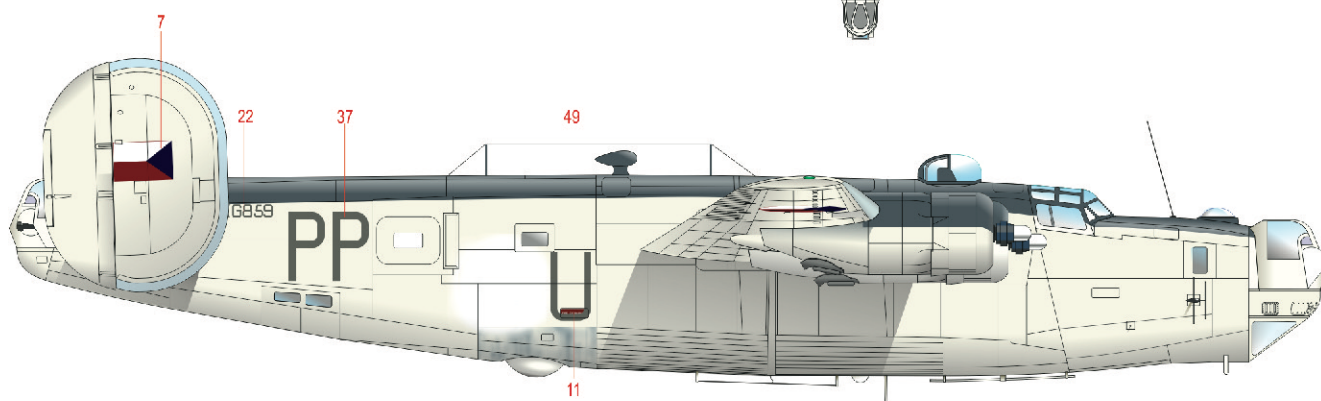

BLACK H12 MMP C33 047   WHITE H11 MMP C62 001   EXTRA DARK SEA GRAY H333 C333   SILVER H8 C8