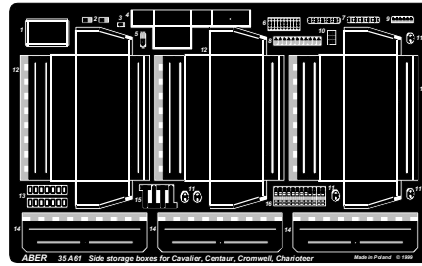

Side storage boxes for Cromwell, Centaur

(Zasobniki boczne do czołgów Cromwell, Centaur)

1/35 scale update

ABER

35 A61

WWW.ABER.NET.PL

Made in Poland © 1999