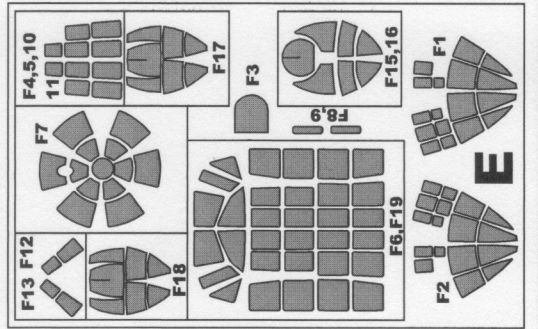

MASK FOR INSIDE OF THE CANOPY

MASK FOR OUTSIDE OF THE CANOPY

PLASTIC MODEL CLUB

MONTTEX

MAXI MASK

MM 48218

G4M1 BETTY

TAMIYA

Pochette contenant des pochoirs pour peindre les verrières (exterieur & interieur), insignes nationaux et marquages d'unités tactiques. Schéma de camouflage basé sur le kit Tamiya 49

This set contains masks for painting canopy(outside & inside) national insignia and tactical marking. The camouflages based on Tamiya model kit (cat.no 49)