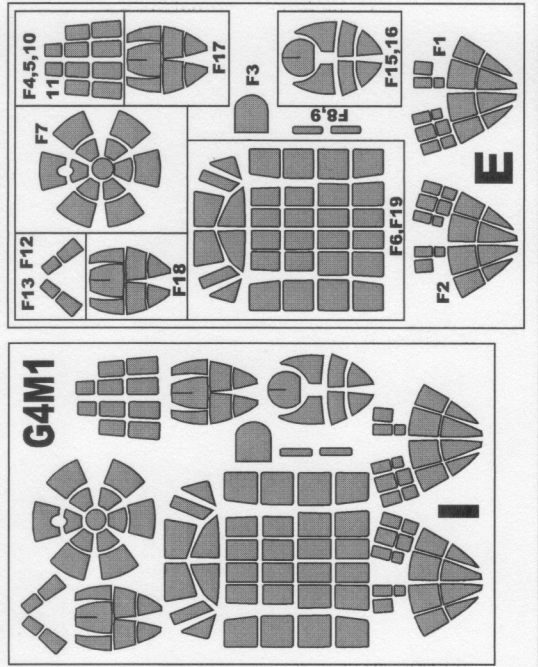

MASK FOR INSIDE OF THE CANOPY

MASK FOR OUTSIDE OF THE CANOPY

PLASTIC MODEL CLUB

MONTTEX

MAXI MASK

MM 48218

G4M1 BETTY

TAMIYA

Pochette contenant des pochoirs pour peindre les verrières (exterieur & interieur), insignes nationaux et marquages d'unités tactiques. Schéma de camouflage basé sur le kit Tamiya 49

This set contains masks for painting canopy(outside & inside) national insignia and tactical marking. The camouflages based on Tamiya model kit (cat.no 49)