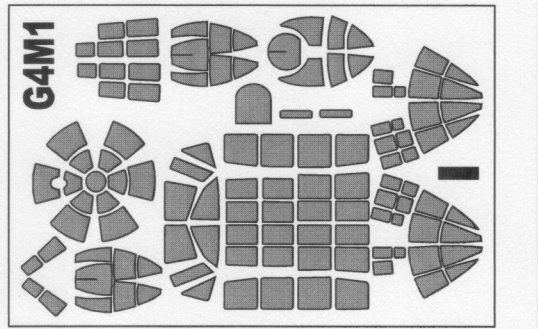

MONTTEX

MAXI MASK

MM 48218

G4M1 BETTY

TAMIYA

Pochette contenant des pochoirs pour peindre les verrières (exterieur & interieur), insignes nationaux et marquages d'unités tactiques. Schéma de camouflage basé sur le kit Tamiya 49

This set contains masks for painting canopy(outside & inside) national insignia and tactical marking. The camouflages based on Tamiya model kit (cat.no 49)

54-134 WROCLAW ★ UL.BEDNARSKA 18/2 ★ POLAND

email:pmcmontex@op.pl ★ www.montex-mask.com

MASK FOR INSIDE OF THE CANOPY