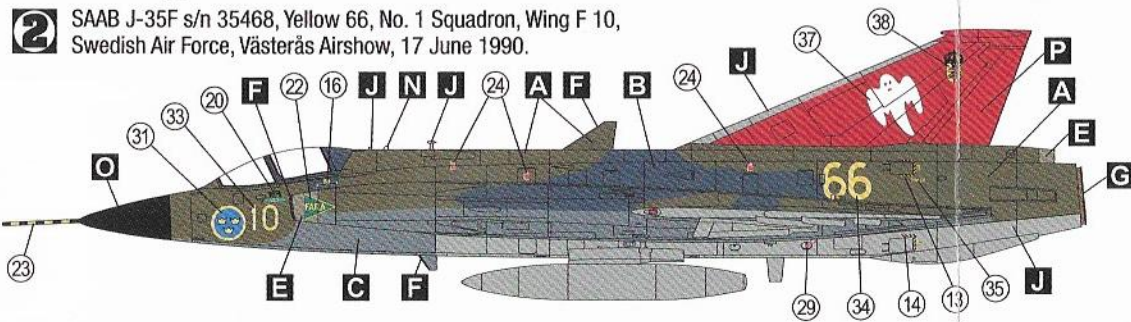

Painting Mask Set

A5
C7
C8
F3
F1