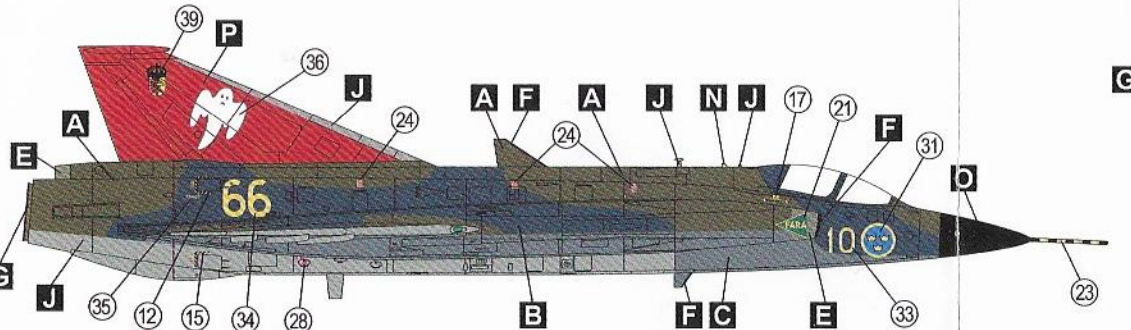

Painting Mask Set

A5
C7
C8
F3
F1