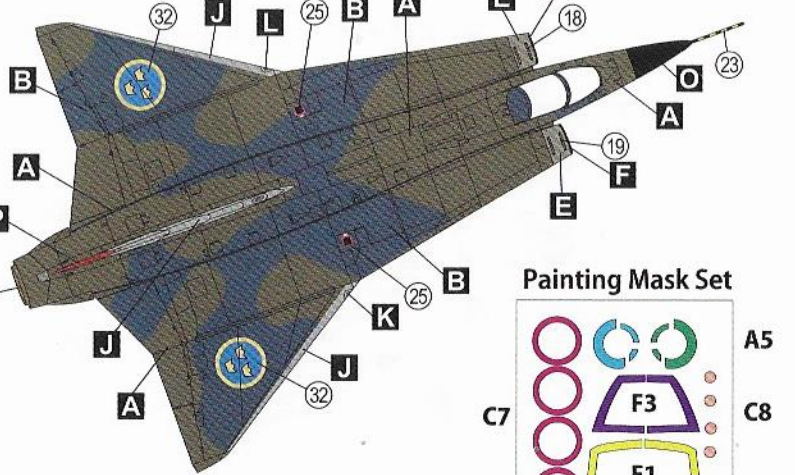

Painting Mask Set

A5
C7
C8
F3
F1