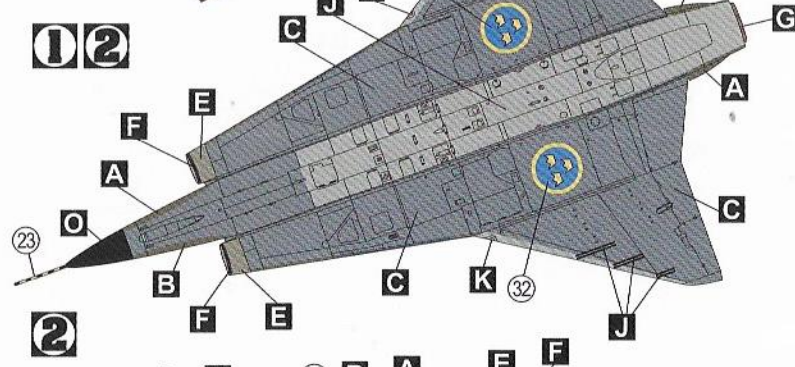

Painting Mask Set

A5
C7
C8
F3
F1