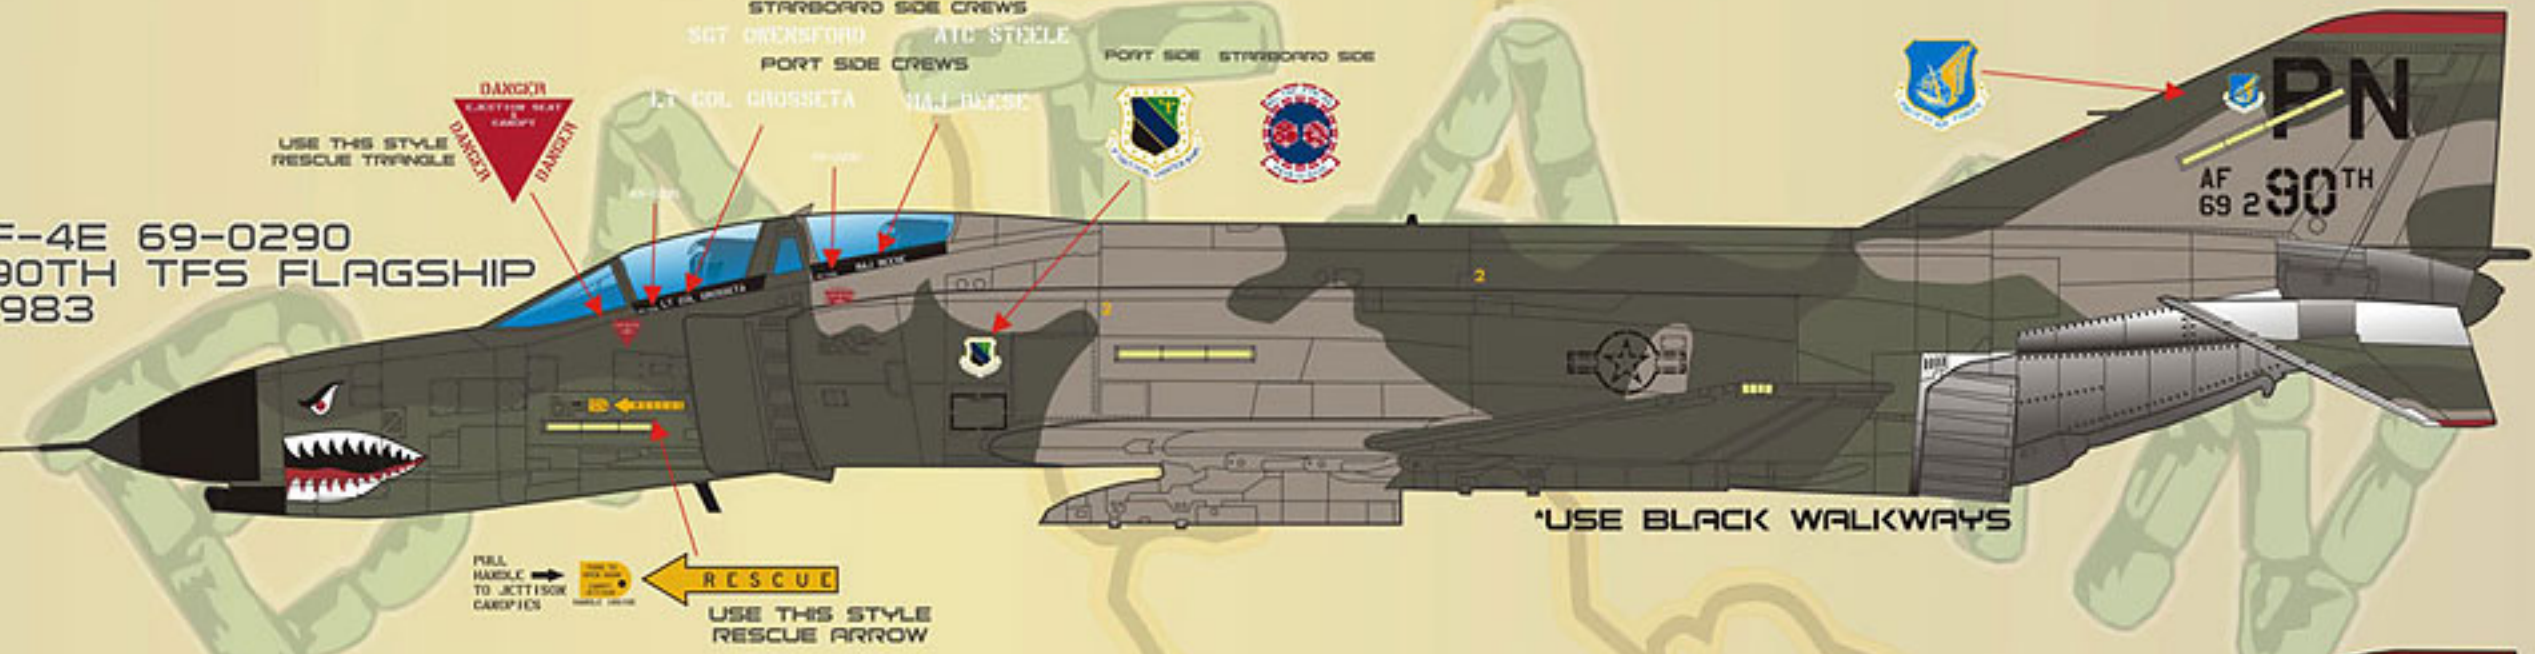

F-4E 73-1199
13TH AF FLAGSHIP
INCIRLIK, AB TURKEY
DESERT STORM 1991

F-4E 71-1075
3RD TFW
GUNSMOKE/ODS

F-4E 71-1086
3RD TFW CO
INCIRLIK, AB TURKEY
DESERT STORM 1991

F-4E 71-1073
3RD TFS FLAGSHIP
1990

F-4E 72-1065
3RD TFS
1990

F-4E 68-0312
3RD TFW FLAGSHIP
1981

F-4E 69-0290
90TH TFS FLAGSHIP
1983

F-4E 69-7261
3RD TFS
1978

F-4G 69-0249
90TH TFS FLAGSHIP
1990

F-4G 69-0291
90TH TFS
1990

F-4G 69-7551
90TH TFS
1990