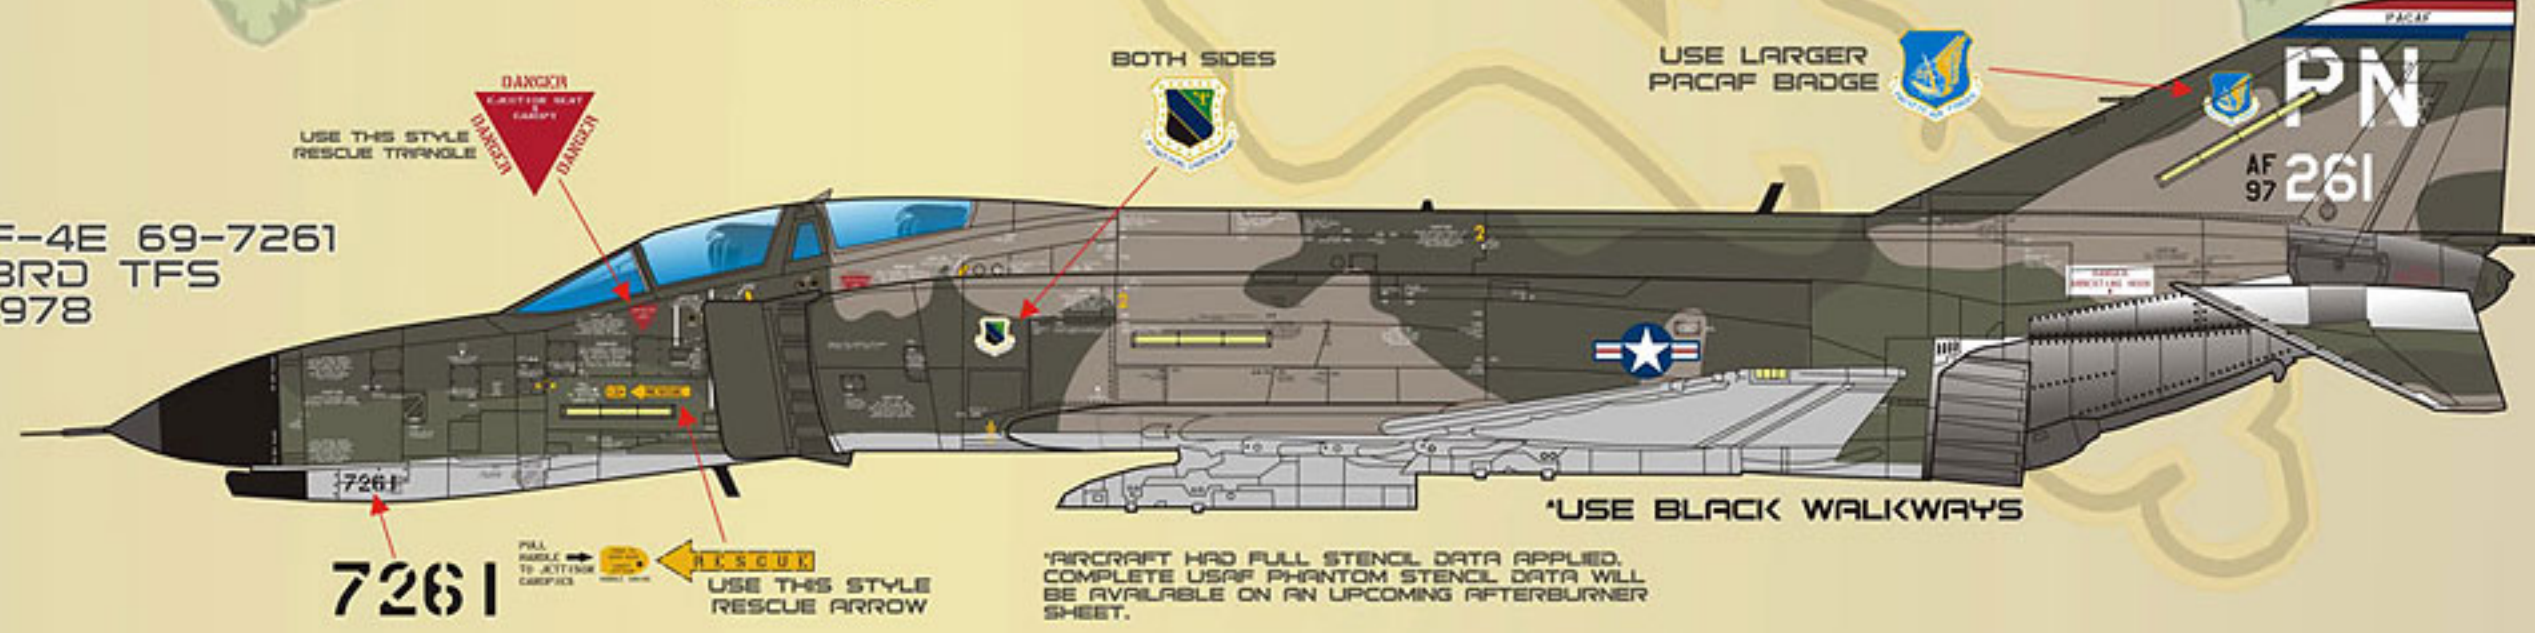

F-4E 73-1199
13TH AF FLAGSHIP
INCIRLIK, AB TURKEY
DESERT STORM 1991

F-4E 71-1075
3RD TFW
GUNSMOKE/ODS

F-4E 71-1086
3RD TFW CO
INCIRLIK, AB TURKEY
DESERT STORM 1991

F-4E 71-1073
3RD TFS FLAGSHIP
1990

F-4E 72-1065
3RD TFS
1990

F-4E 68-0312
3RD TFW FLAGSHIP
1981

F-4E 69-0290
90TH TFS FLAGSHIP
1983

F-4E 69-7261
3RD TFS
1978

F-4G 69-0249
90TH TFS FLAGSHIP
1990

F-4G 69-0291
90TH TFS
1990

F-4G 69-7551
90TH TFS
1990