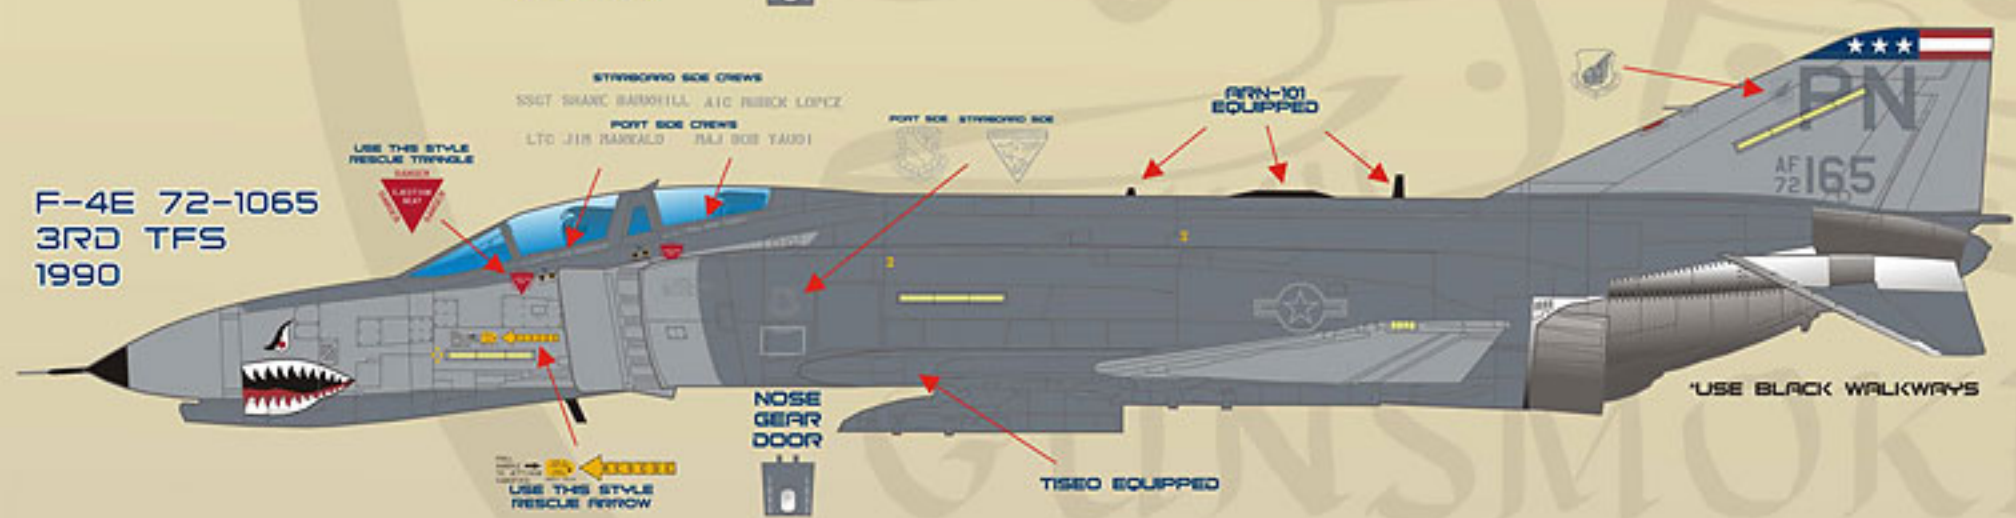

F-4E 73-1199
13TH AF FLAGSHIP
INCIRLIK, AB TURKEY
DESERT STORM 1991

F-4E 71-1075
3RD TFW
GUNSMOKE/ODS

F-4E 71-1086
3RD TFW CO
INCIRLIK, AB TURKEY
DESERT STORM 1991

F-4E 71-1073
3RD TFS FLAGSHIP
1990

F-4E 72-1065
3RD TFS
1990