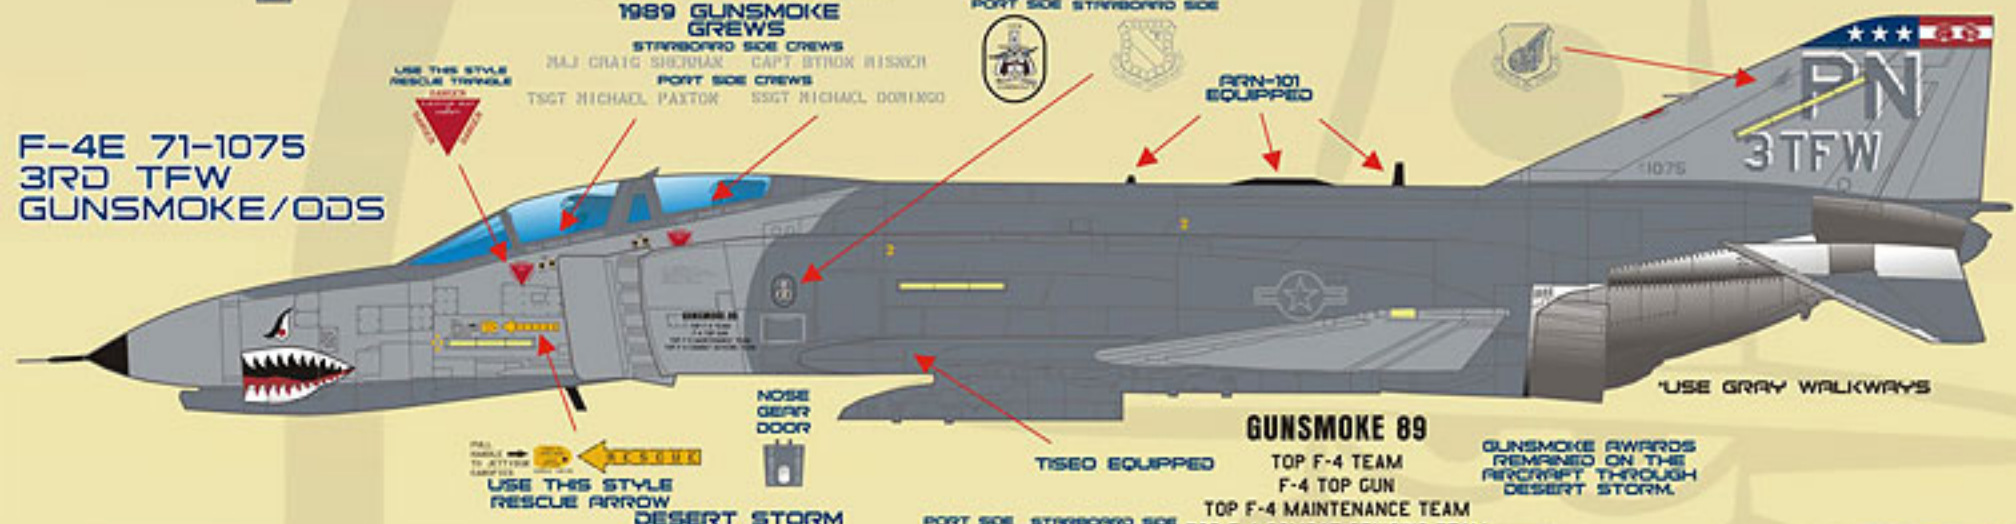

F-4E 73-1199
13TH AF FLAGSHIP
INCIRLIK, AB TURKEY
DESERT STORM 1991

F-4E 71-1075
3RD TFW
GUNSMOKE/ODS

F-4E 71-1086
3RD TFW CO
INCIRLIK, AB TURKEY
DESERT STORM 1991

F-4E 71-1073
3RD TFS FLAGSHIP
1990

F-4E 72-1065
3RD TFS
1990