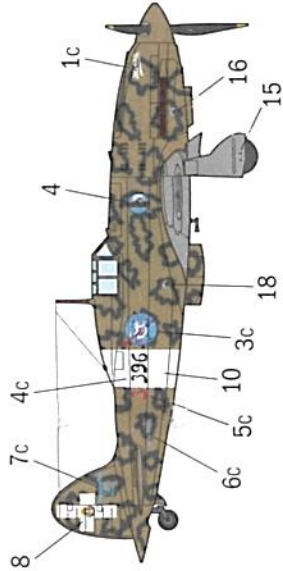

SUGGESTION FOR DECALS APPLICATION: SEE REAR COVER