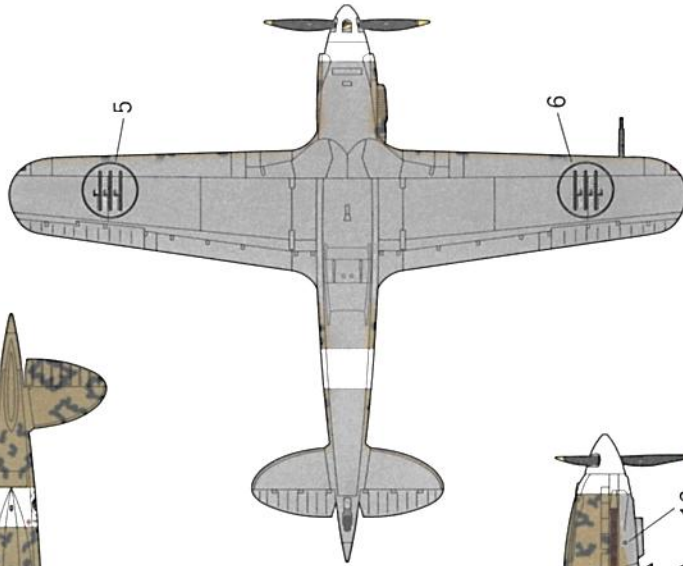

- **FLAT WHITE**
  F.S. 37875
  ITALERI 4769AP