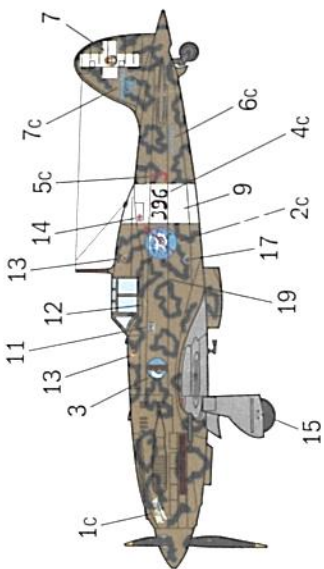

-  **FLAT WHITE**
F.S. 37875
ITALERI 4769AP

SUGGESTION FOR DECALS APPLICATION: SEE REAR COVER

VERSION C

MC 202 FOLGORE, SGT. GUALBERTO BENZI

396TH SQUADRIGLIA, 154TH GRUPPO AUTONOMO, RODHES-GADURRAH, SUMMER 1943