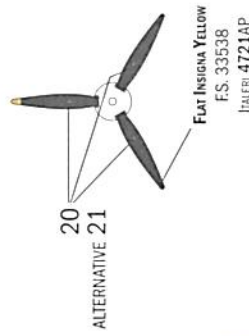

FLAT INSIGNIA YELLOW
F.S. 33538
ITALERI 4721AP