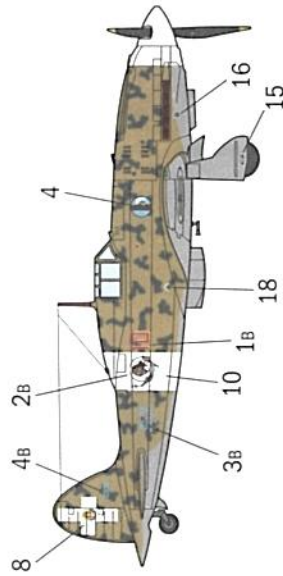

SUGGESTION FOR DECALS APPLICATION: SEE REAR COVER