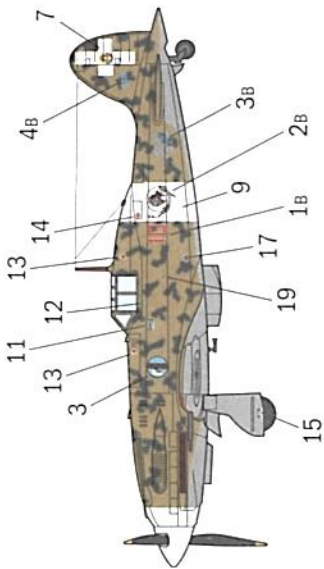

- Flat White
FS. 37875
Italeri 4769AP
- Flat Rosso
FS. 31400
Italeri 4606AP

SUGGESTION FOR DECALS APPLICATION: SEE REAR COVER

VERSION B

MC 202 FOLGORE

24TH GRUPPO AUTONOMO CACCIA TERRESTRI, OLBIA-VENAFIORITA, SARDEGNA, JUNE 1943