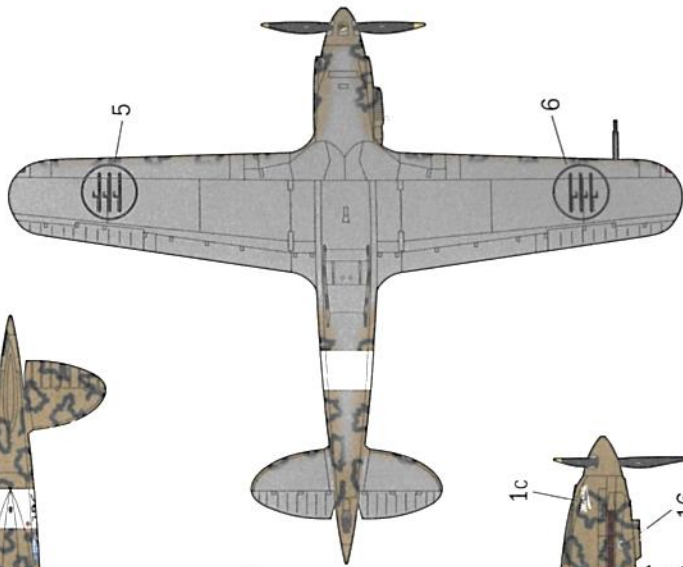

SUGGESTION FOR DECALS APPLICATION: SEE REAR COVER