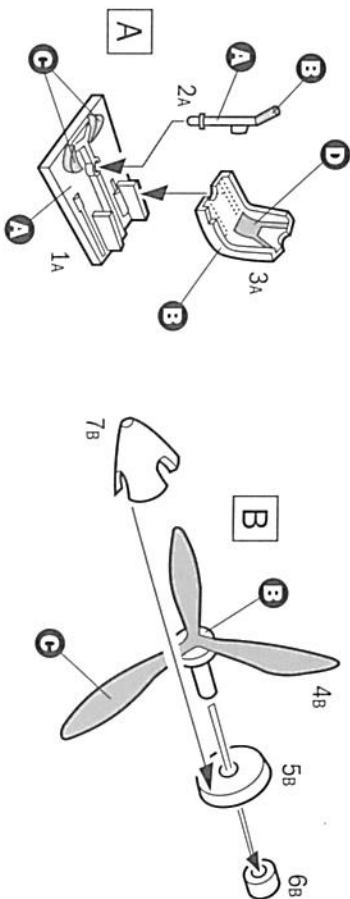

A

C

A
Flat Light Ghost Gray
F.S. 36300
ITALERI ACRYLUPRINT - 4762AP

C
MF ALUMINIUM
F.S. 37178
ITALERI ACRYLUPRINT - 4677AP

D
Flat Field Drab
F.S. 30118
ITALERI ACRYLUPRINT - 4708AP

B

1

2