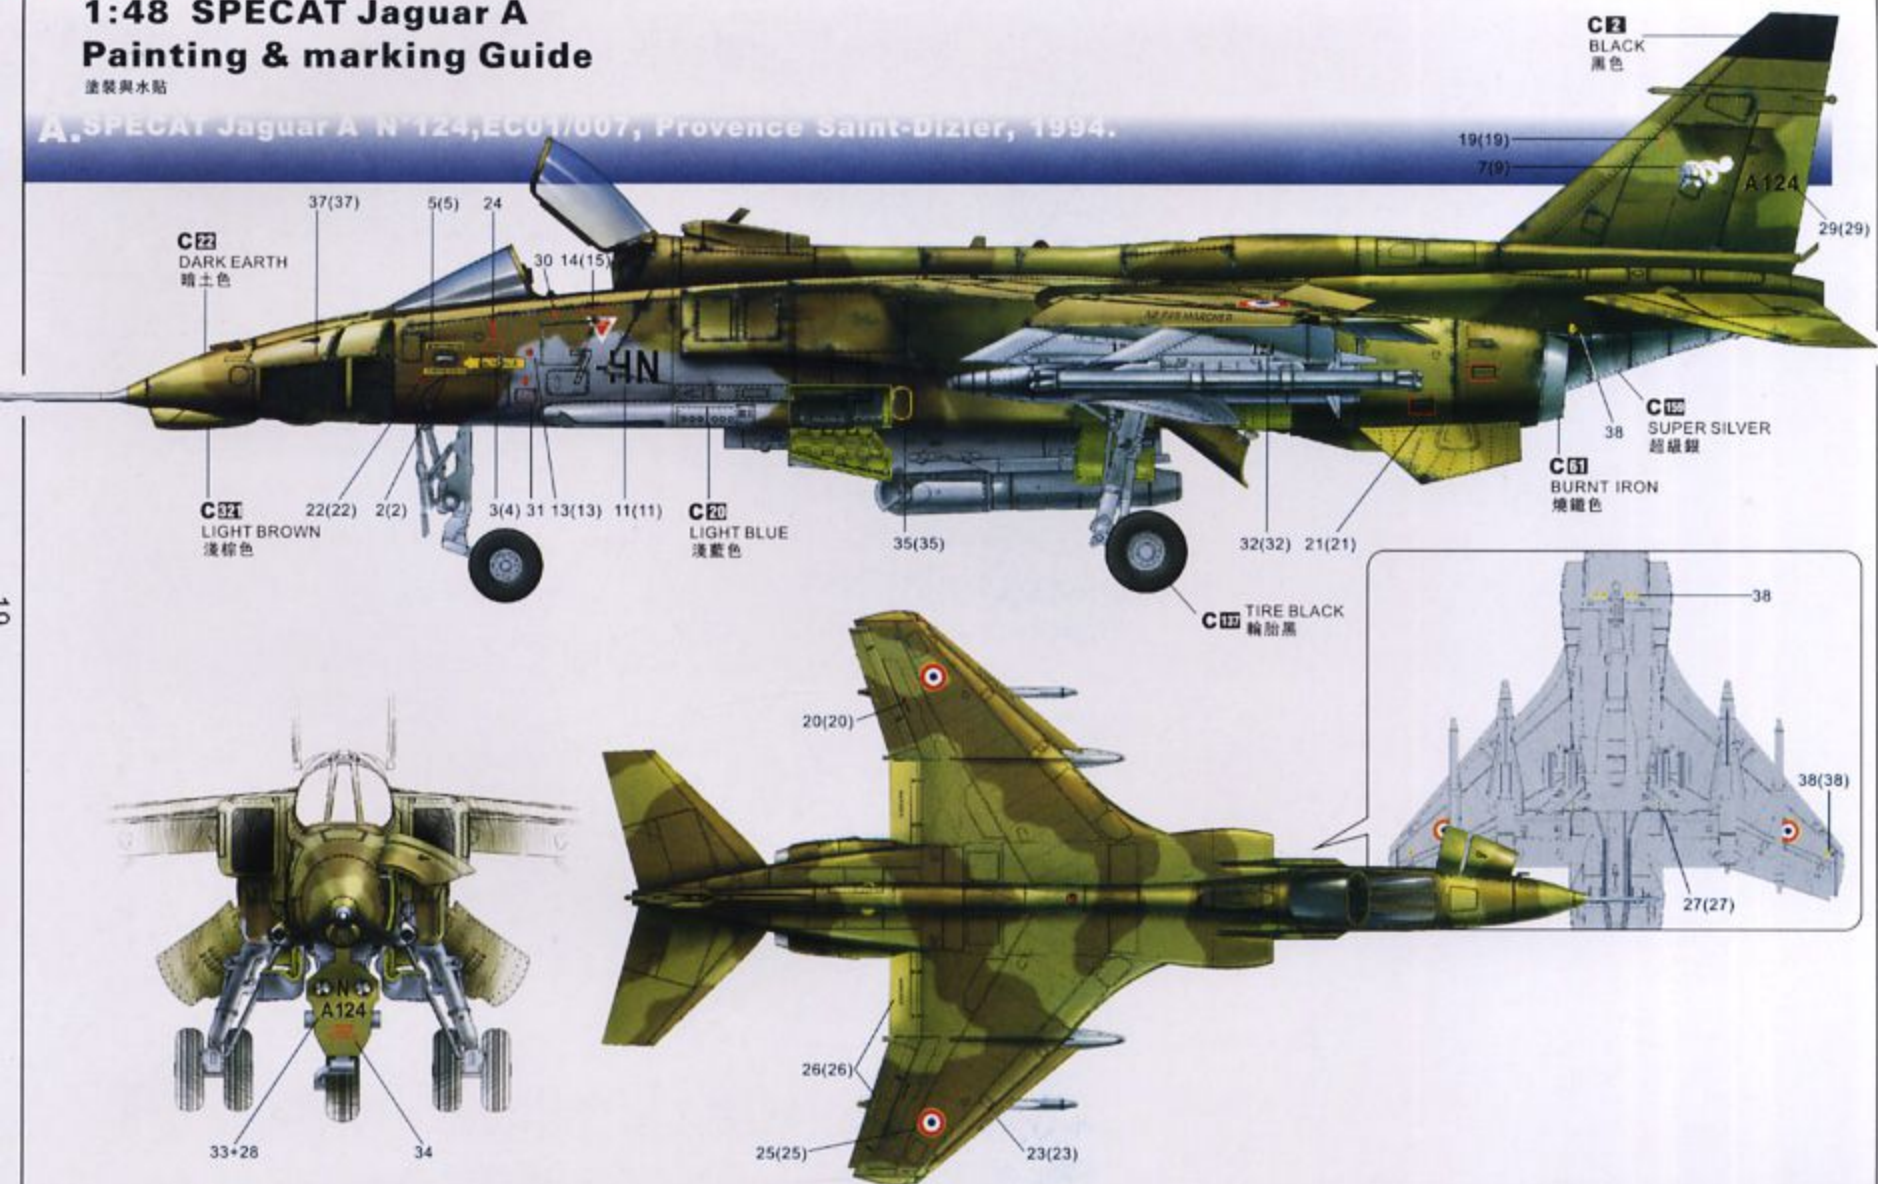

Parts

蚀刻片
PE

水貼
Decal

1:48 SPECAT Jaguar A Painting & marking Guide

塗裝與水貼

A. SPECAT Jaguar A N°124, EC01/007, Provence Saint-Dizier, 1994.

B. SPECAT Jaguar A N°62. "Boar's head" Marking.

Painting & marking Guide