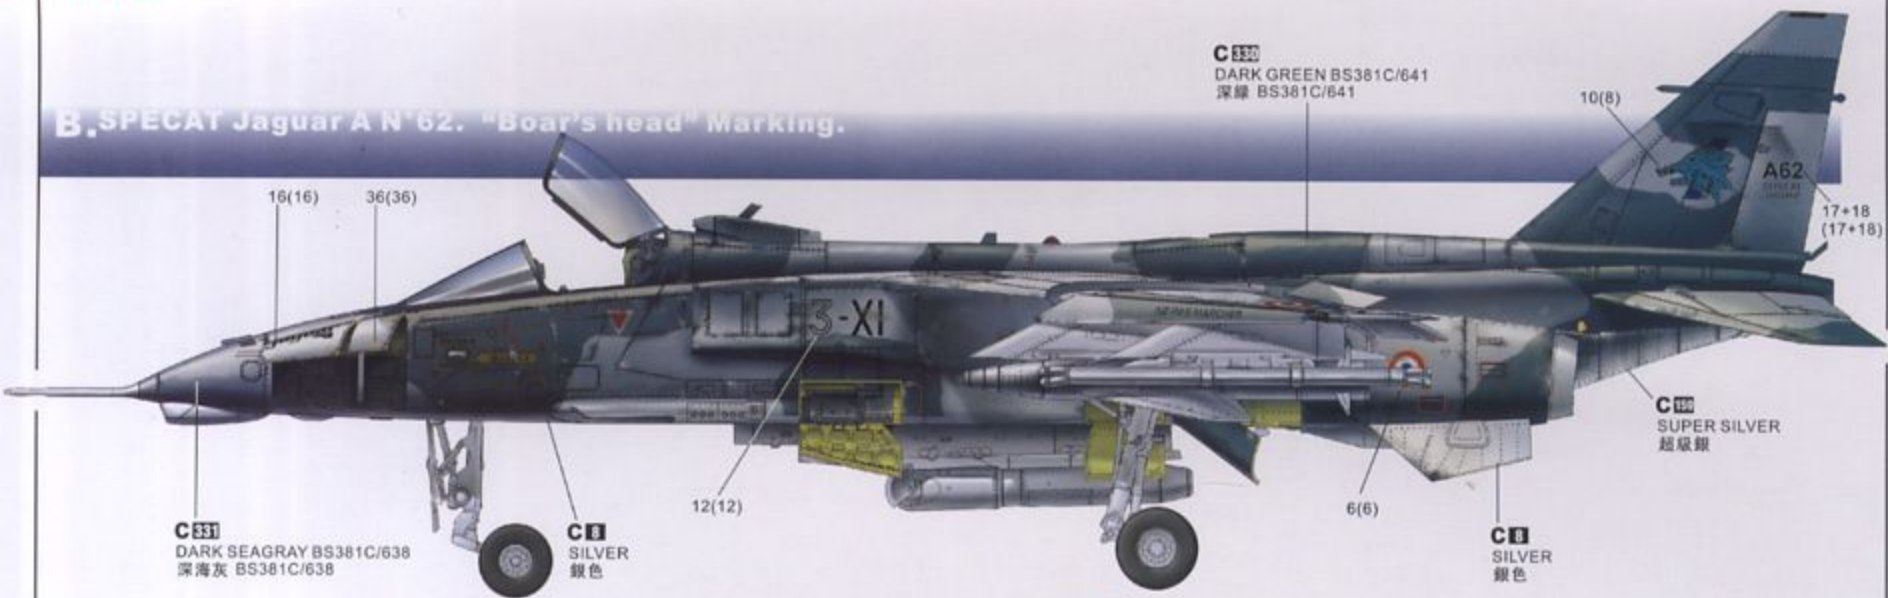

Parts

蚀刻片
PE

水貼
Decal

1:48 SPECAT Jaguar A Painting & marking Guide

塗裝與水貼

A. SPECAT Jaguar A N°124, EC01/007, Provence Saint-Dizier, 1994.

B. SPECAT Jaguar A N°62. "Boar's head" Marking.

Painting & marking Guide