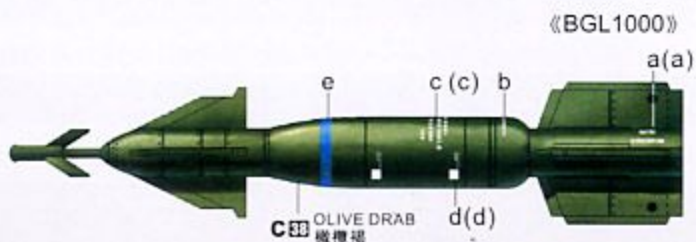

Painting & marking Guide

塗裝與水貼

《250KG bomb》