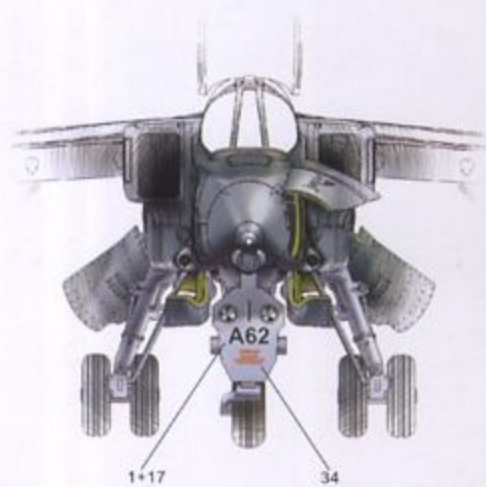

Parts

蚀刻片
PE

水貼
Decal

1:48 SPECAT Jaguar A Painting & marking Guide

塗裝與水貼

A. SPECAT Jaguar A N°124, EC01/007, Provence Saint-Dizier, 1994.

B. SPECAT Jaguar A N°62. "Boar's head" Marking.

Painting & marking Guide