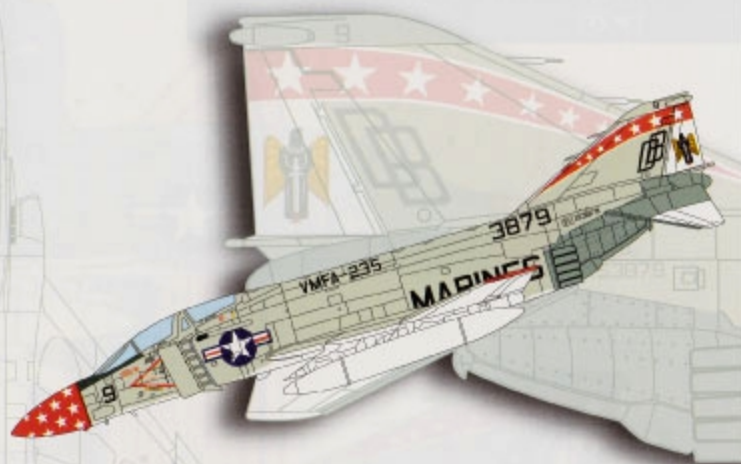

1/48
SCALE

P48-014

MCDONNELL DOUGLAS F-4J PHANTOM II

VMFA-235 DEATH ANGELS U.S. NAVY

COLOR GUIDE

- GLASS WHITE (FS 17875)
Lower surfaces / horizontal
stabilizers / all control surfaces
- ALUMINUM METAL
Engine exhaust area
- GLOSS GULL GRAY (FS 36449)
Upper surfaces
- SEMI-GLOSS RED (FS 31234) / red in all decal
Locations / wing tips / conventional drop tank tip

RECOMMENDED KITS

Hasegawa 1/48 F-4J

CAMPRO

SERIES

CUSTOM AERONAUTICAL MINIATURES

CUSTOM AERONAUTICAL MINIATURES
PO Box 5533 Titusville, FL 32783-5533
ALL RIGHTS RESERVED

Copyright © 2006

WWW.CAMDECALS.COM

1/48
SCALE

MCDONNELL DOUGLAS F-4J PHANTOM II

BuNo 153879 / "DB9"

VMFA-235 DEATH ANGELS

MCAS KANEHOE BAY, HAWAII

1970

COLOR GUIDE

	GLASS WHITE GALT (FS 15175)		GLOSS GULL GRAY (FS 16440)		SEMI-GLOSS RED (use a red to red black)		BRASS METAL		DARK METAL
Lower surfaces / horizontal stabilizer / all control surfaces		Upper surfaces		Radome / wing tips / centerline drop tank tip		Engine exhaust area		Engine intake lip	