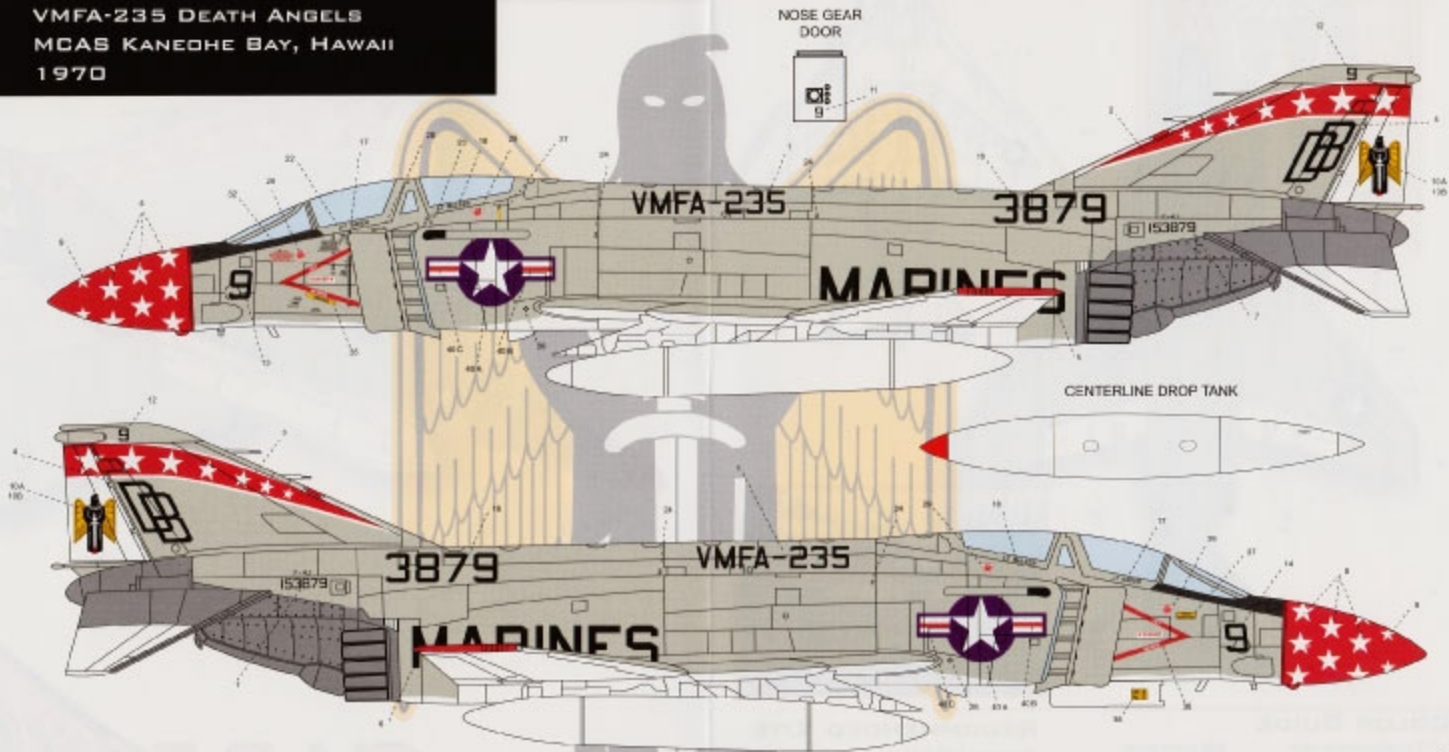

1/48
SCALE

P48-014

MCDONNELL DOUGLAS F-4J PHANTOM II

VMFA-235 DEATH ANGELS U.S. NAVY

COLOR GUIDE

- GLASS WHITE (FS 17875)
Lower surfaces / horizontal
stabilizers / all control surfaces
- ALUMINUM METAL
Engine exhaust area
- GLOSS GULL GRAY (FS 36449)
Upper surfaces
- SEMI-GLOSS RED (FS 31234) / red in all decal
Locations / wing tips / conventional drop tank tip

1/48
SCALE

MCDONNELL DOUGLAS F-4J PHANTOM II

BuNo 153879 / "DB9"

VMFA-235 DEATH ANGELS

MCAS KANEHOE BAY, HAWAII

1970

COLOR GUIDE

	GLASS WHITE GALT (FS 15175)		GLOSS GULL GRAY (FS 16440)		SEMI-GLOSS RED (use a red to red black)		BRASS METAL		DARK METAL
Lower surfaces / horizontal stabilizer / all control surfaces		Upper surfaces		Radome / wing tips / centerline drop tank tip		Engine exhaust area		Engine intake lip	