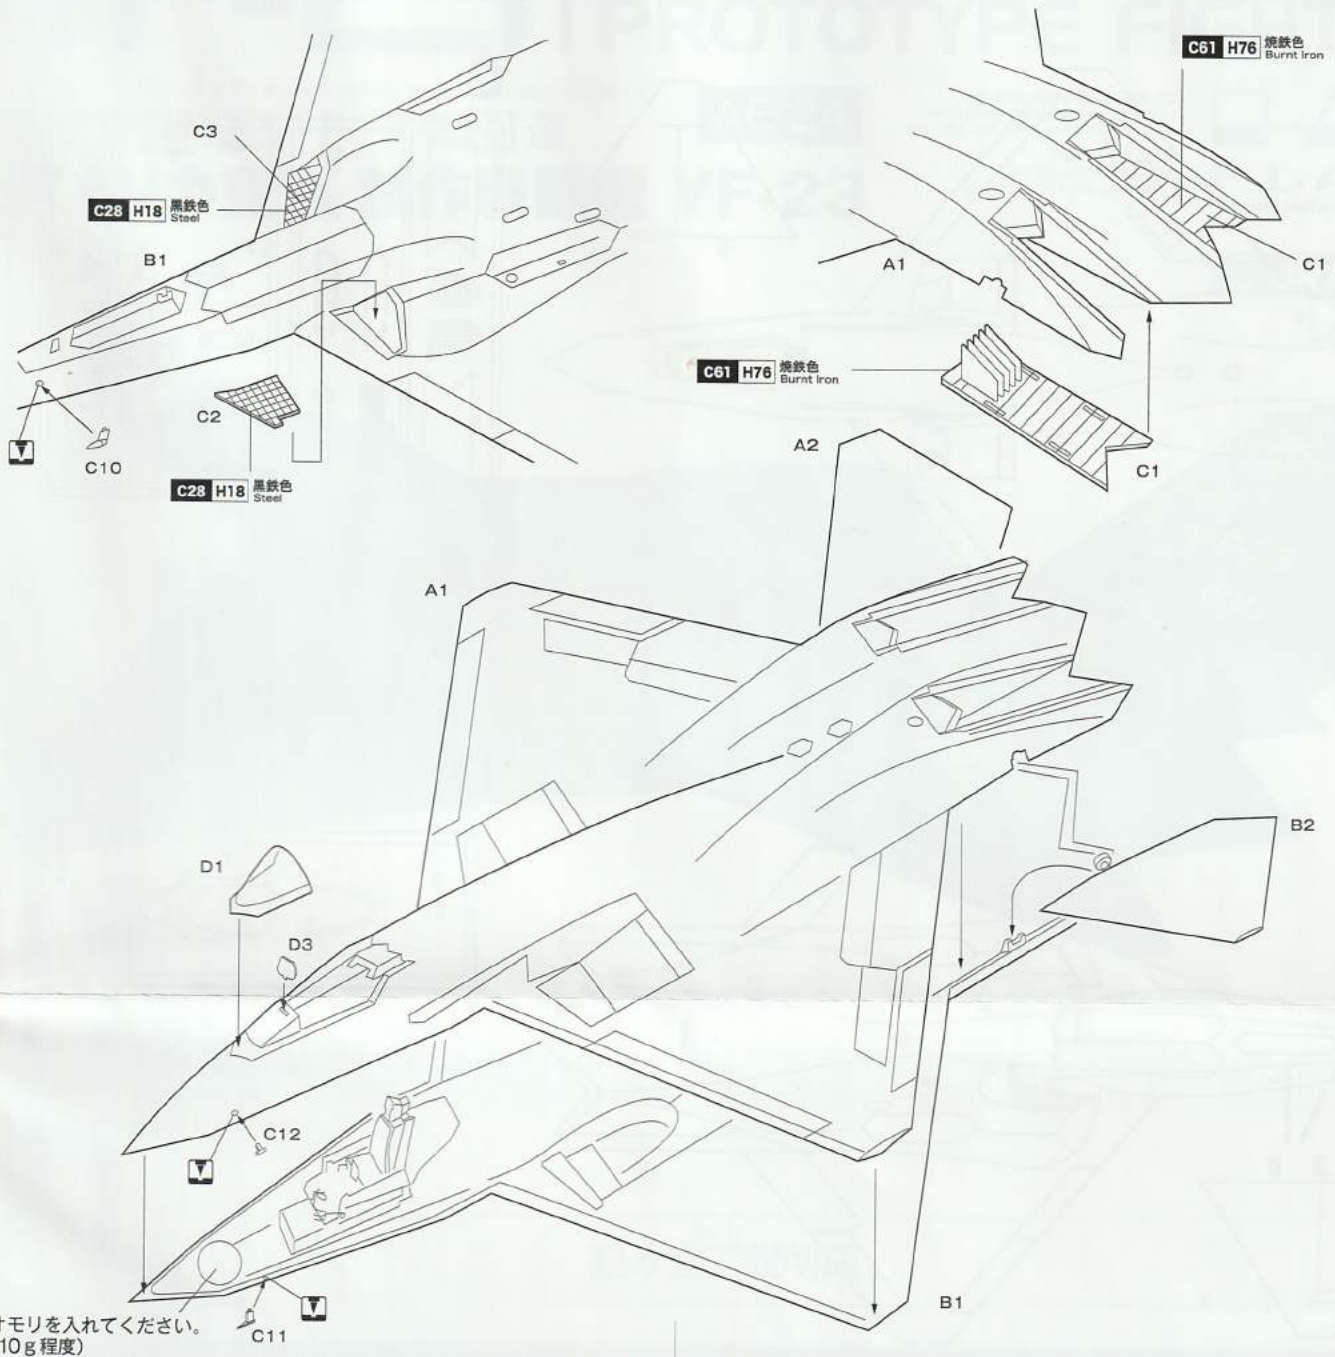

胴体を組み立てる Assembling Fuselage