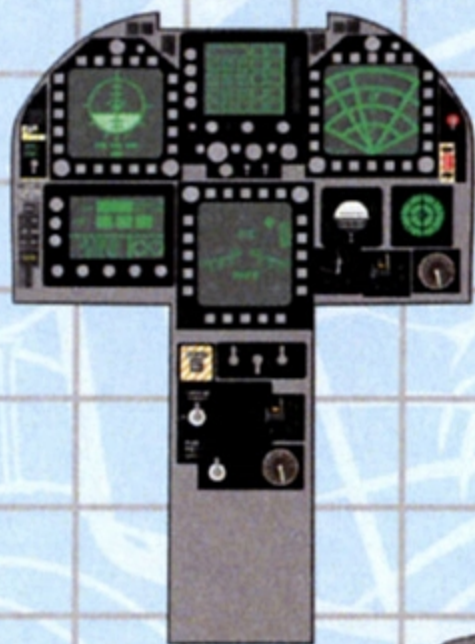

48-075

FURBALL

*** AERO-DESIGN ***

FURBALLAERO-DESIGN.COM

F/A-18E,F,G COCKPIT DETAIL SET

DESIGNED
FOR THE
HASEGAWA
KIT

INCLUDES DECALS
TO ENHANCE THE
INSTRUMENT PANELS
AND EJECTION SEATS

COPYRIGHT 2020 FURBALL AERO-DESIGN ALL RIGHTS RESERVED

FRONT COCKPIT

REAR COCKPIT ADVANCED CREW STATION

REAR COCKPIT EARLY CONFIGURATION

SEAT CUSHION BELTS

SEAT HARNESS BELTS