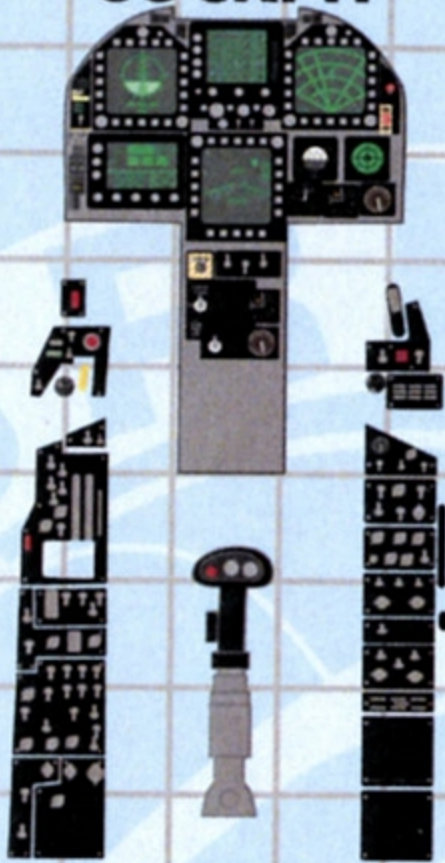

48-075

FURBALL

*** AERO-DESIGN ***

FURBALLAERO-DESIGN.COM

F/A-18E,F,G COCKPIT DETAIL SET

DESIGNED
FOR THE
HASEGAWA
KIT

INCLUDES DECALS
TO ENHANCE THE
INSTRUMENT PANELS
AND EJECTION SEATS

COPYRIGHT 2020 FURBALL AERO-DESIGN ALL RIGHTS RESERVED

FRONT COCKPIT

REAR COCKPIT ADVANCED CREW STATION

REAR COCKPIT EARLY CONFIGURATION

SEAT CUSHION BELTS

SEAT HARNESS BELTS