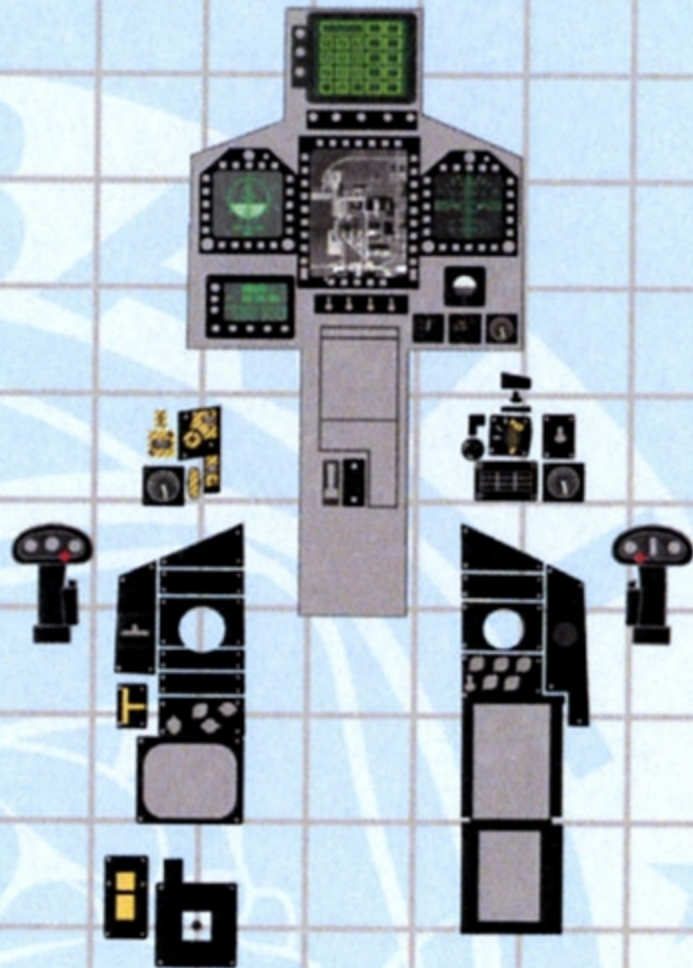

48-075

FURBALL

*** AERO-DESIGN ***

FURBALLAERO-DESIGN.COM

F/A-18E,F,G COCKPIT DETAIL SET

DESIGNED
FOR THE
HASEGAWA
KIT

INCLUDES DECALS
TO ENHANCE THE
INSTRUMENT PANELS
AND EJECTION SEATS

COPYRIGHT 2020 FURBALL AERO-DESIGN ALL RIGHTS RESERVED

FRONT COCKPIT

REAR COCKPIT ADVANCED CREW STATION

REAR COCKPIT EARLY CONFIGURATION

SEAT CUSHION BELTS

SEAT HARNESS BELTS