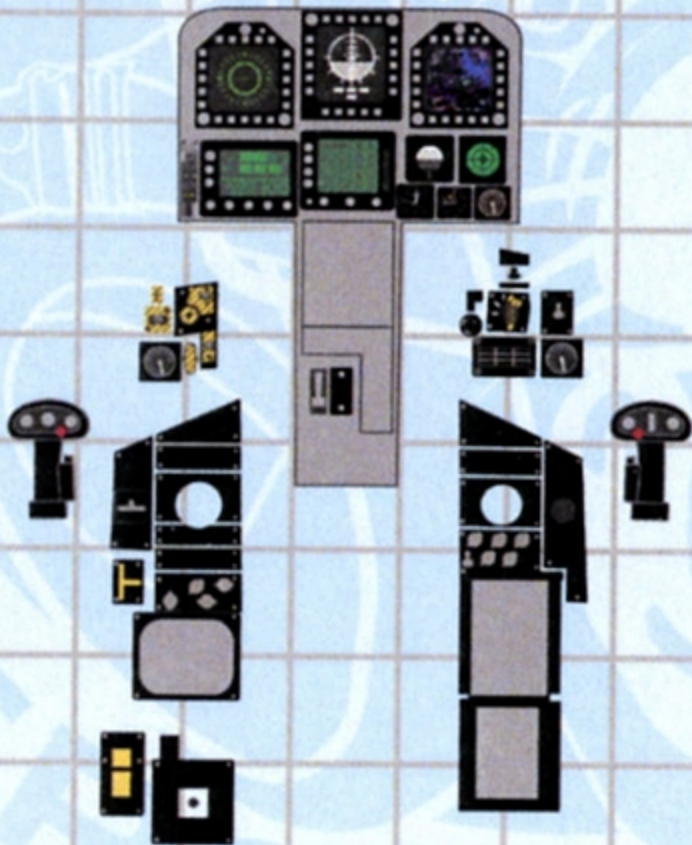

48-075

FURBALL

*** AERO-DESIGN ***

FURBALLAERO-DESIGN.COM

F/A-18E,F,G COCKPIT DETAIL SET

DESIGNED
FOR THE
HASEGAWA
KIT

INCLUDES DECALS
TO ENHANCE THE
INSTRUMENT PANELS
AND EJECTION SEATS

COPYRIGHT 2020 FURBALL AERO-DESIGN ALL RIGHTS RESERVED

FRONT COCKPIT

REAR COCKPIT ADVANCED CREW STATION

REAR COCKPIT EARLY CONFIGURATION

SEAT CUSHION BELTS

SEAT HARNESS BELTS