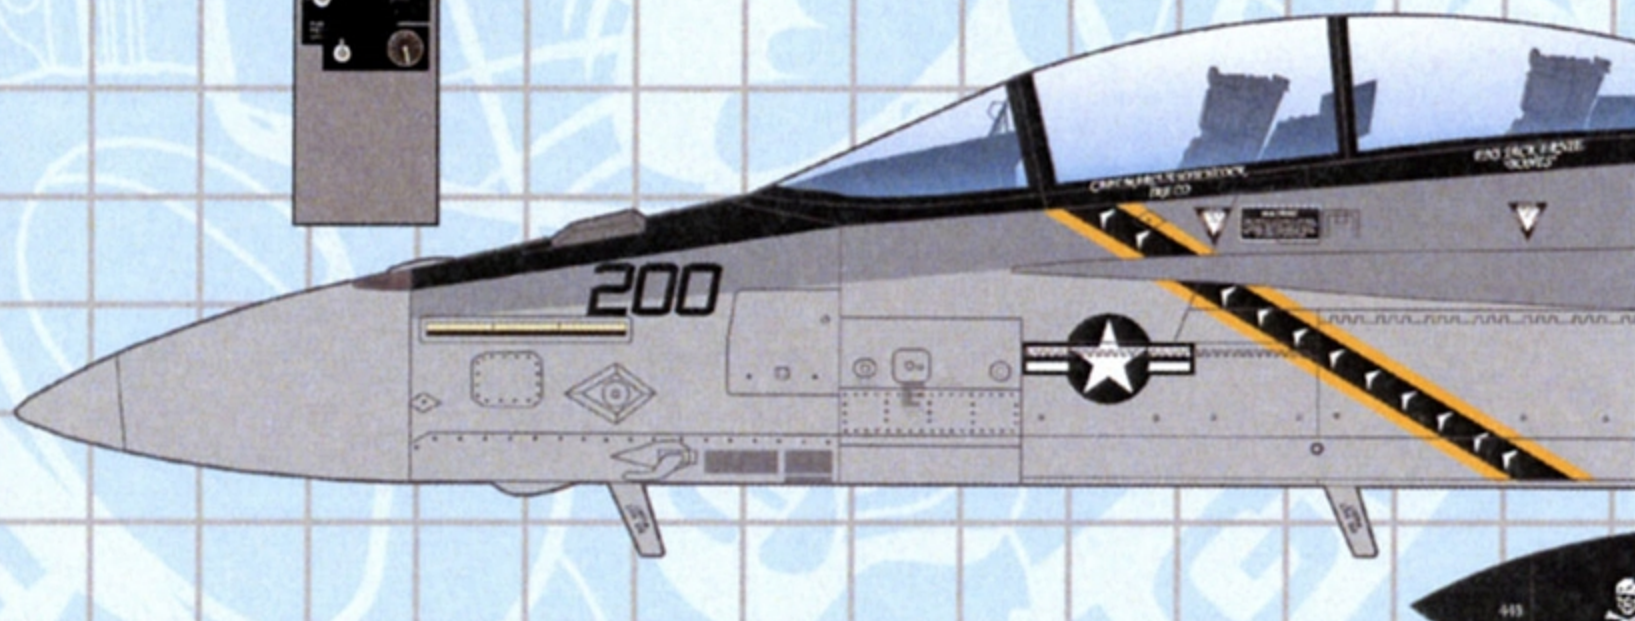

48-075

FURBALL

*** AERO-DESIGN ***

FURBALLAERO-DESIGN.COM

F/A-18E,F,G COCKPIT DETAIL SET

DESIGNED
FOR THE
HASEGAWA
KIT

INCLUDES DECALS
TO ENHANCE THE
INSTRUMENT PANELS
AND EJECTION SEATS

COPYRIGHT 2020 FURBALL AERO-DESIGN ALL RIGHTS RESERVED

FRONT COCKPIT

REAR COCKPIT ADVANCED CREW STATION

REAR COCKPIT EARLY CONFIGURATION

SEAT CUSHION BELTS

SEAT HARNESS BELTS