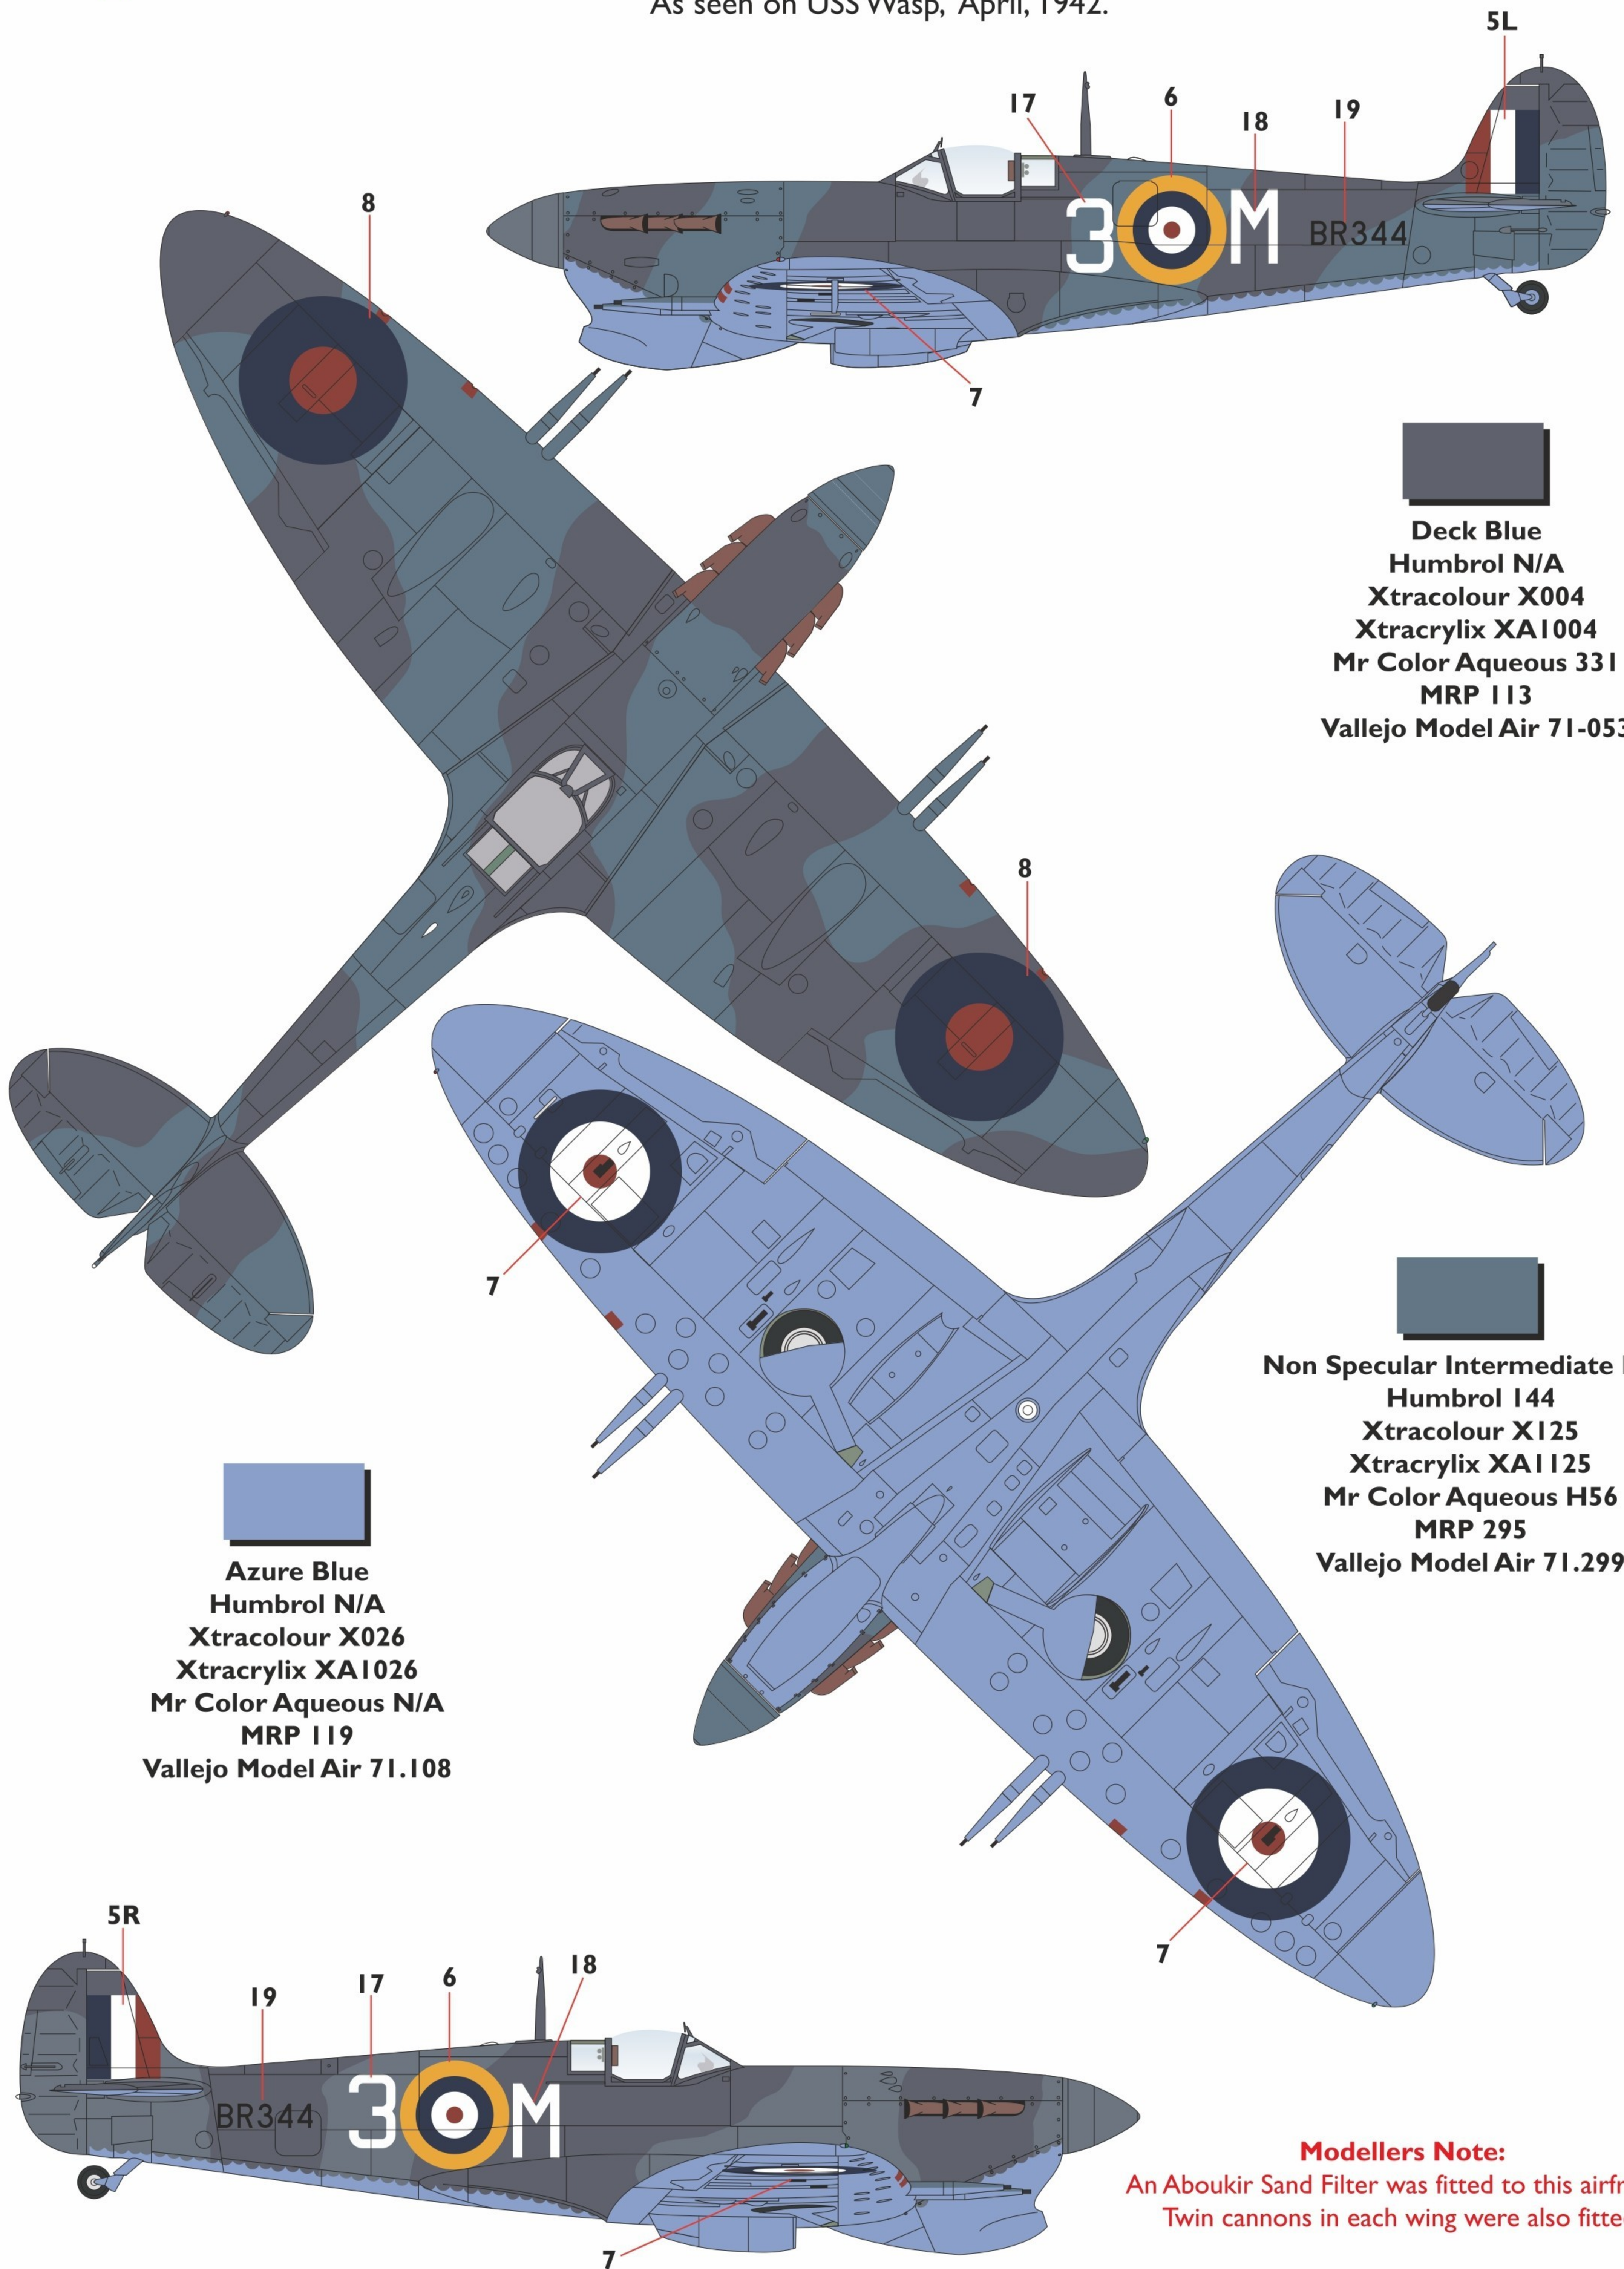

Supermarine Spitfires Over Malta

4

Supermarine Spitfire Mk.Vc Trop, BR344, '3.M',
As seen on USS Wasp, April, 1942.

Deck Blue
Humbrol N/A
Xtracolour X004
Xtracrylix XAI004
Mr Color Aqueous 331
MRP 113
Vallejo Model Air 71-053

Non Specular Intermediate Blue
Humbrol 144
Xtracolour X125
Xtracrylix XAI125
Mr Color Aqueous H56
MRP 295
Vallejo Model Air 71.299

Azure Blue
Humbrol N/A
Xtracolour X026
Xtracrylix XAI026
Mr Color Aqueous N/A
MRP 119
Vallejo Model Air 71.108

Modellers Note:
An Aboukir Sand Filter was fitted to this airframe.
Twin cannons in each wing were also fitted.