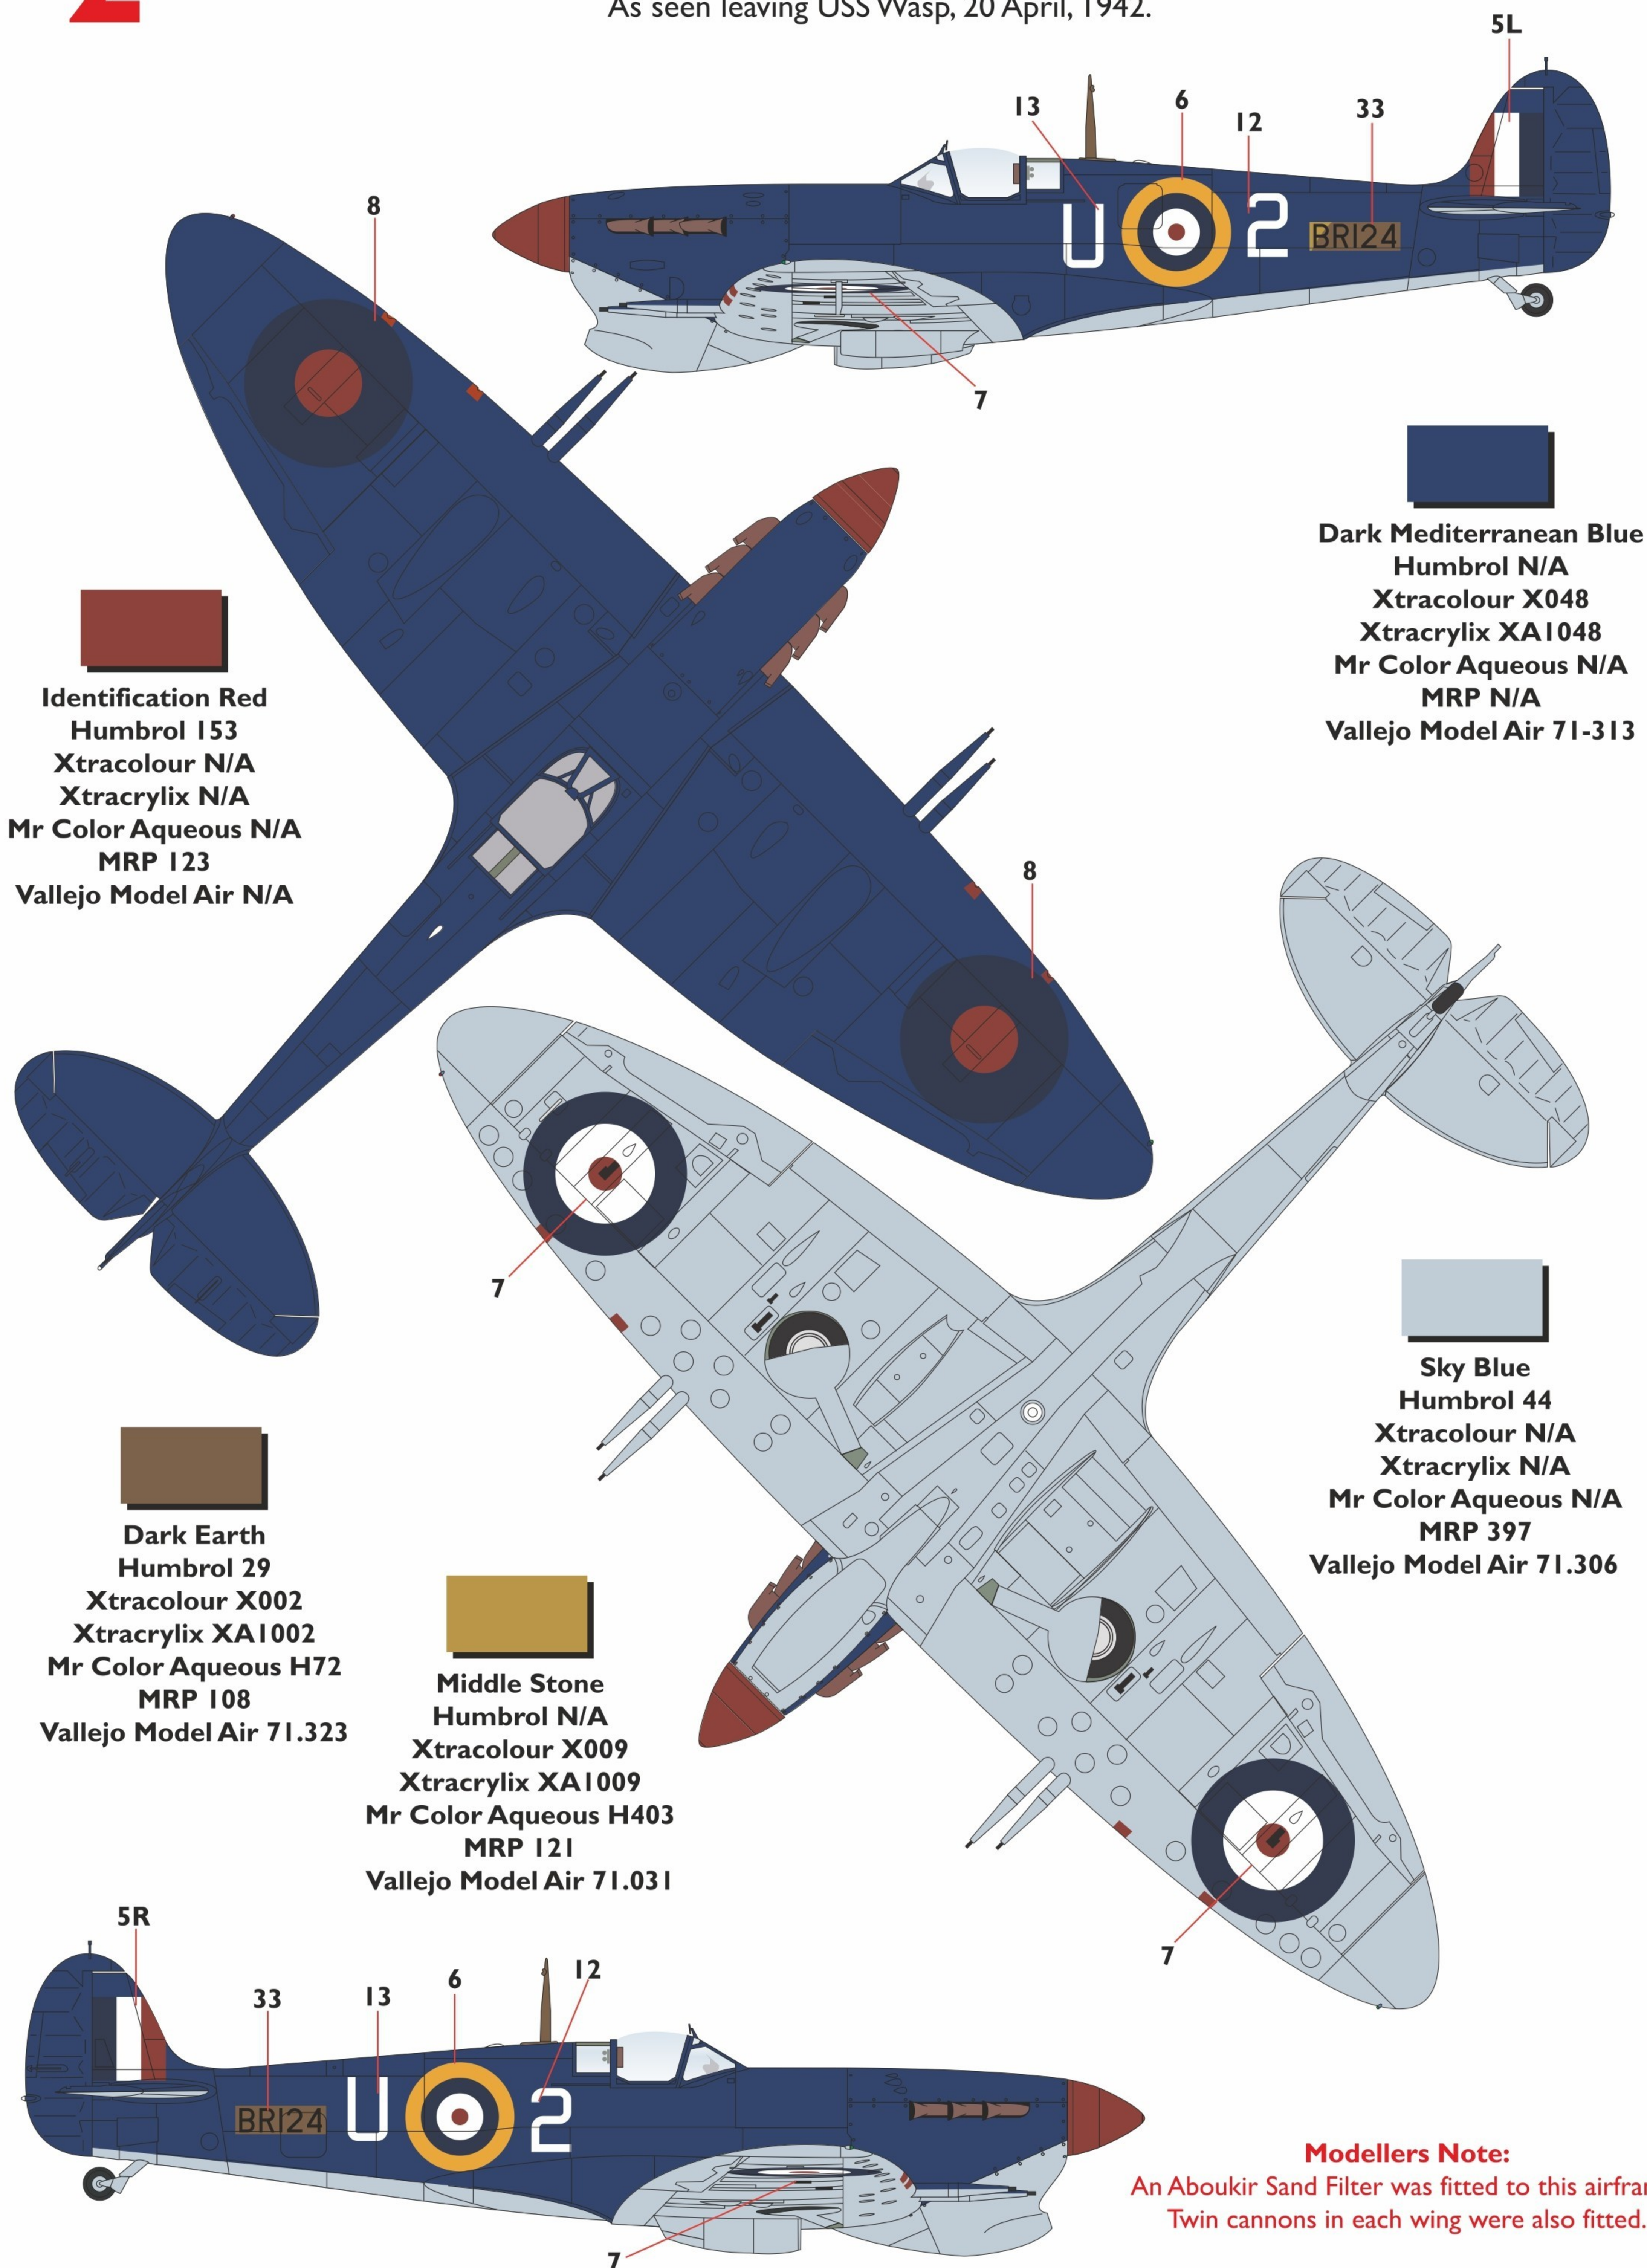

**Supermarine Spitfire Mk.Vb Trop, BR586, 'T.M',
of 249 Squadron,
Royal Air Force, based in Malta, 1943.**

Identification Blue
 Humbrol 104
 Xtracolour X045
 Xtracrylix XA1045
 Mr Color Aqueous H54
 MRP 300
 Vallejo Model Air 71-091

Azure Blue
 Humbrol N/A
 Xtracolour X026
 Xtracrylix XA1026
 Mr Color Aqueous N/A
 MRP 119
 Vallejo Model Air 71.108

Modellers Note:
 An Aboukir Sand Filter was fitted to this airframe.

Supermarine Spitfires Over Malta 1:48

2

Supermarine Spitfire Mk.Vc Trop, BR124, 'U.2',
As seen leaving USS Wasp, 20 April, 1942.

Identification Red
Humbrol 153
Xtracolour N/A
Xtracrylix N/A
Mr Color Aqueous N/A
MRP 123
Vallejo Model Air N/A