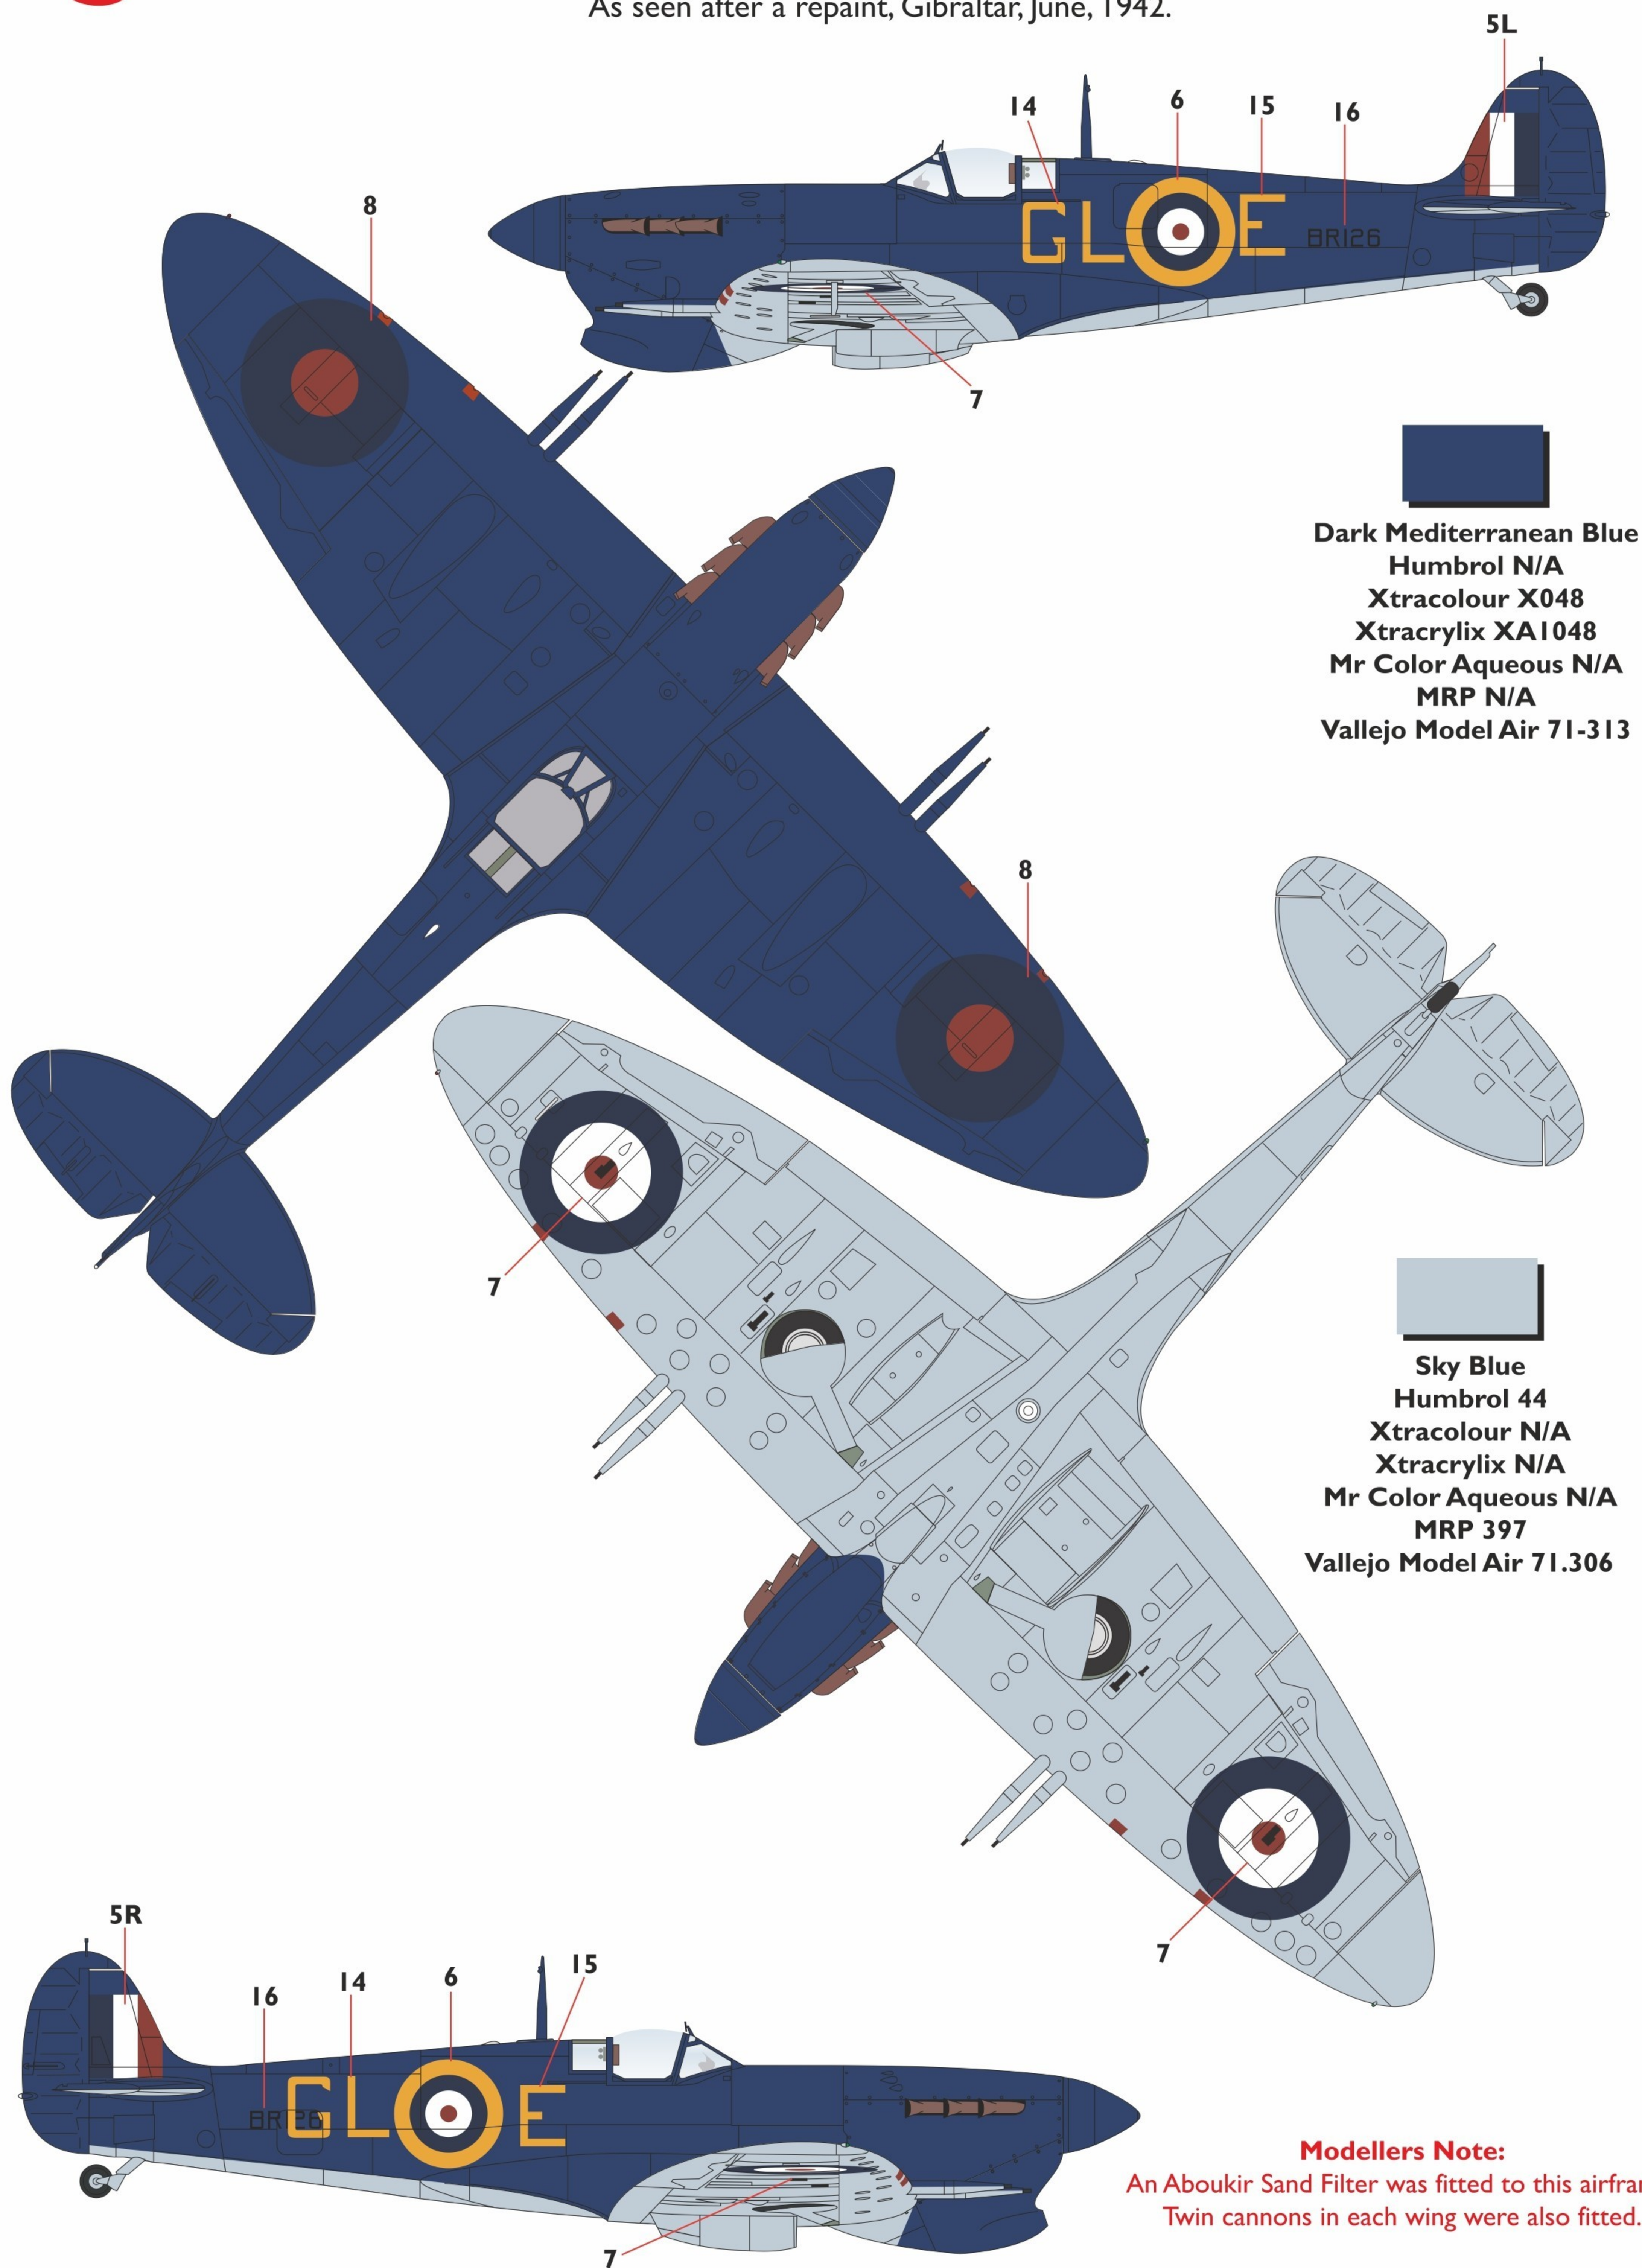

Supermarine Spitfires Over Malta

3

Supermarine Spitfire Mk.Vc Trop, BR126, 'GL.E',
As seen after a repaint, Gibraltar, June, 1942.

Dark Mediterranean Blue
Humbrol N/A
Xtracolour X048
Xtracrylix XA1048
Mr Color Aqueous N/A
MRP N/A
Vallejo Model Air 71-313

Sky Blue
Humbrol 44
Xtracolour N/A
Xtracrylix N/A
Mr Color Aqueous N/A
MRP 397
Vallejo Model Air 71.306

Modellers Note:
An Aboukir Sand Filter was fitted to this airframe.
Twin cannons in each wing were also fitted.