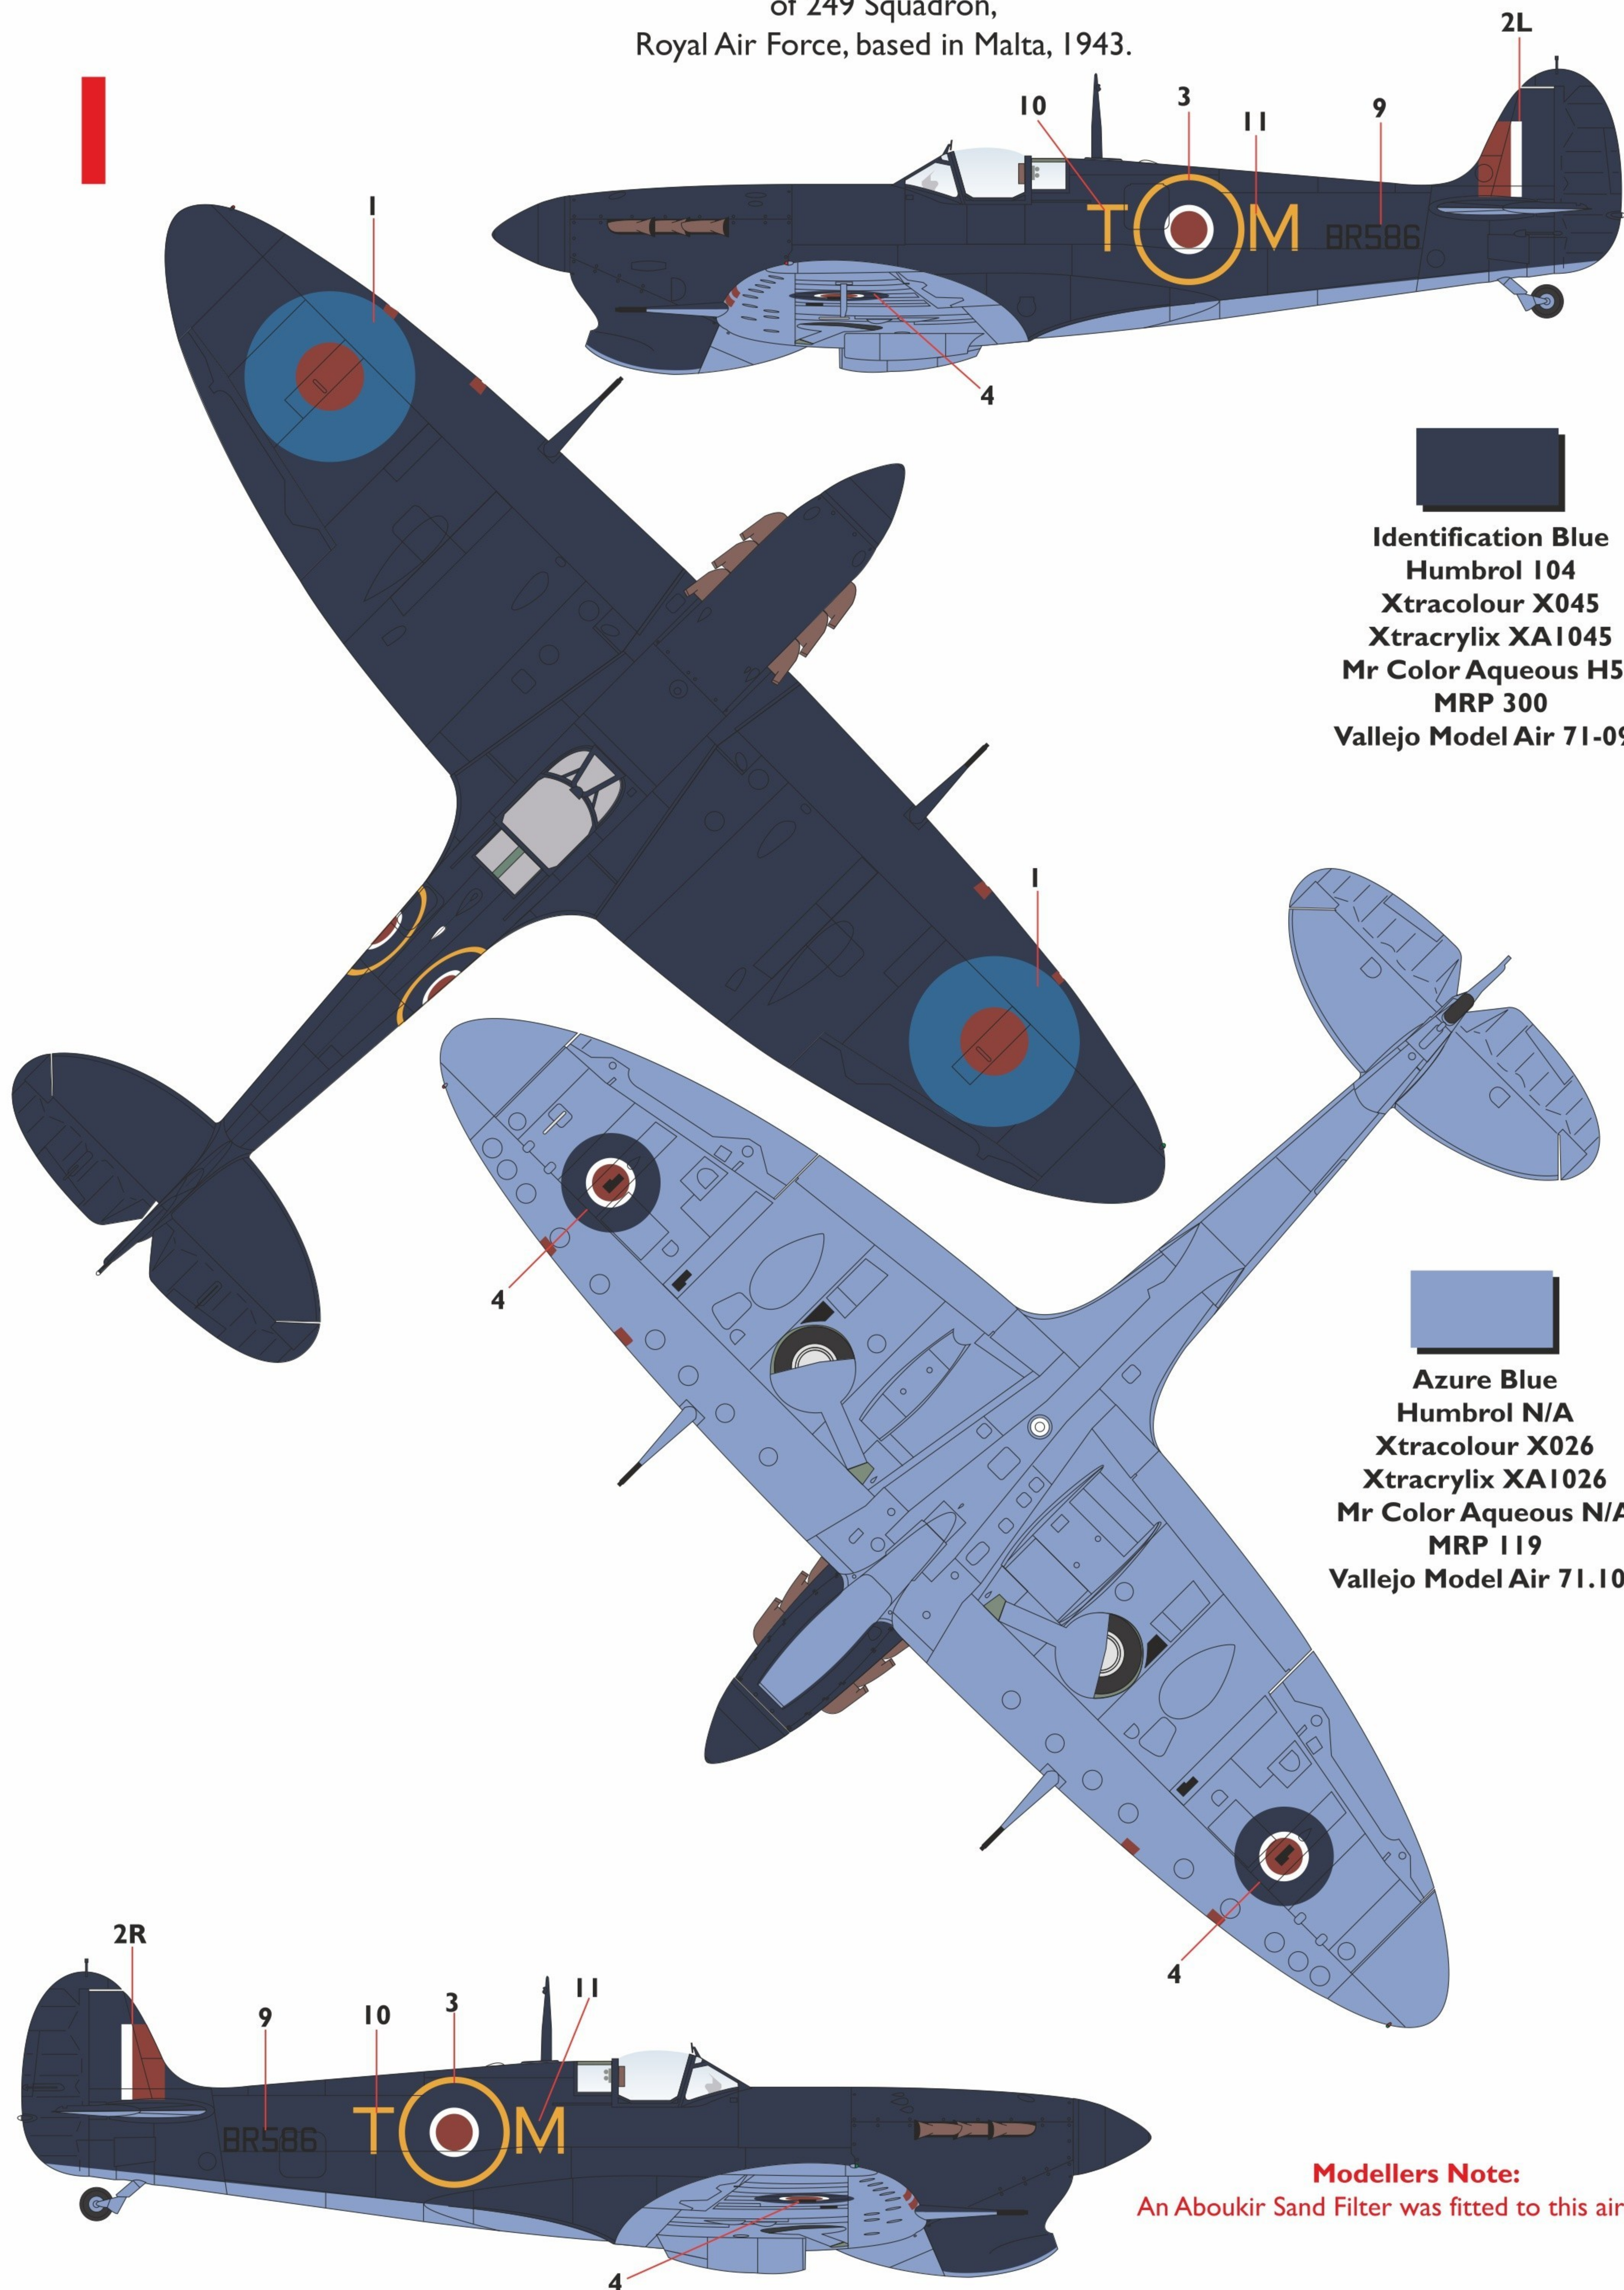

**Supermarine Spitfire Mk.Vb Trop, BR586, 'T.M',
of 249 Squadron,
Royal Air Force, based in Malta, 1943.**

Identification Blue
 Humbrol 104
 Xtracolour X045
 Xtracrylix XA1045
 Mr Color Aqueous H54
 MRP 300
 Vallejo Model Air 71-091

Azure Blue
 Humbrol N/A
 Xtracolour X026
 Xtracrylix XA1026
 Mr Color Aqueous N/A
 MRP 119
 Vallejo Model Air 71.108

Modellers Note:
 An Aboukir Sand Filter was fitted to this airframe.

Supermarine Spitfires Over Malta 1:48

2

Supermarine Spitfire Mk.Vc Trop, BR124, 'U.2',
As seen leaving USS Wasp, 20 April, 1942.

Identification Red
Humbrol 153
Xtracolour N/A
Xtracrylix N/A
Mr Color Aqueous N/A
MRP 123
Vallejo Model Air N/A