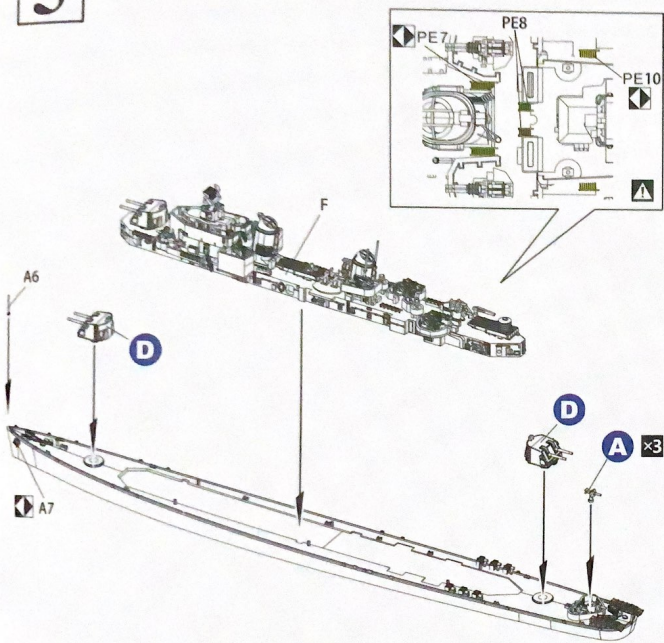

MASKING

PE

Decal

1 USS DD-742 Frank Knox 1944

2

3

4

5

6

7

1 Charlestown Navy Yard Dry Dock 1

2

3

Painting & Marking guide

塗裝與標貼指示

DD-742 FRANK KNOX
1944.II