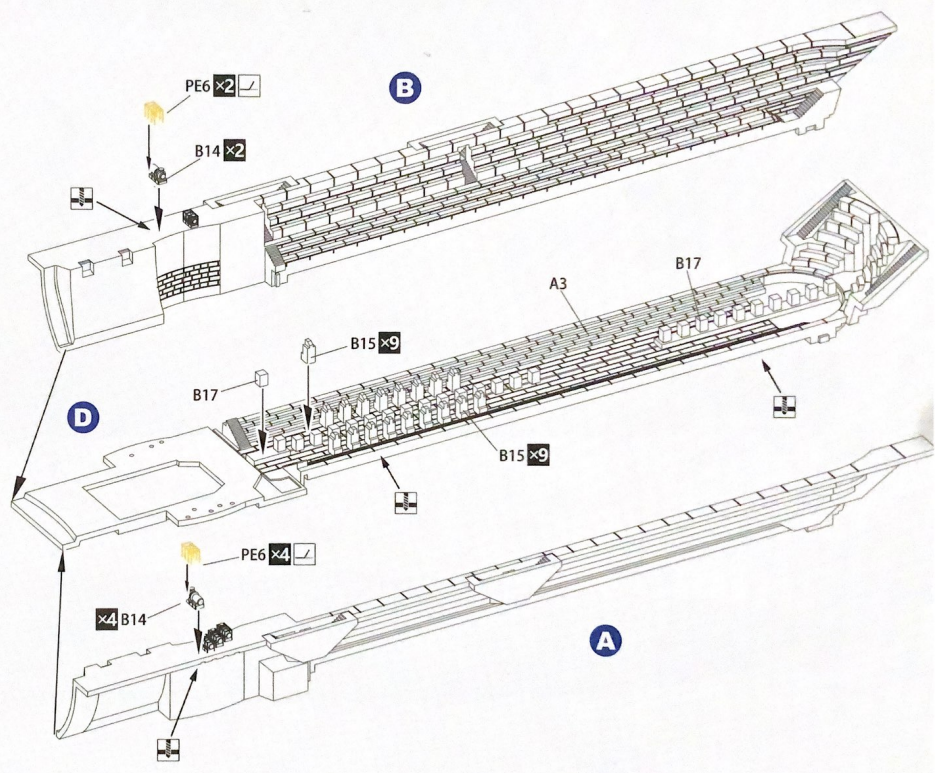

6

7

1 Charlestown Navy Yard Dry Dock 1

2

3

Painting & Marking guide

塗裝與標貼指示

DD-742 FRANK KNOX
1944.II