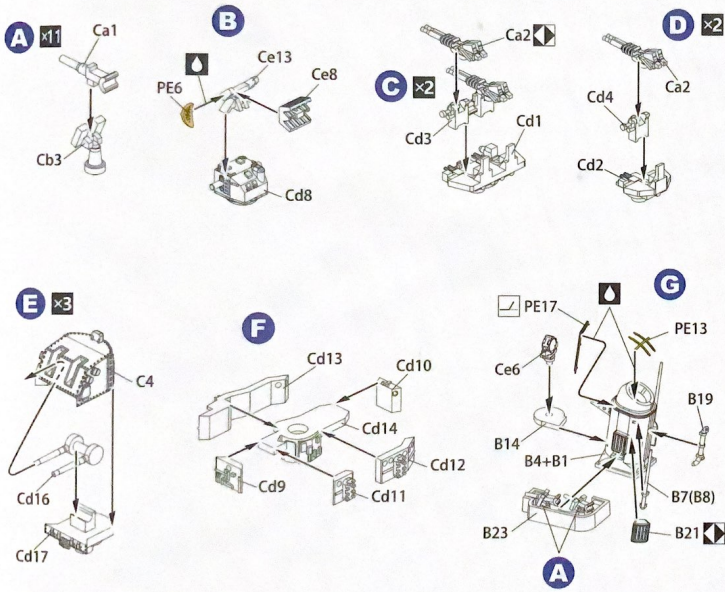

MASKING

PE

Decal

1 USS DD-742 Frank Knox 1944

2

3

4

5

6

7

1 Charlestown Navy Yard Dry Dock 1

2

3

Painting & Marking guide

塗裝與標貼指示

DD-742 FRANK KNOX
1944.II