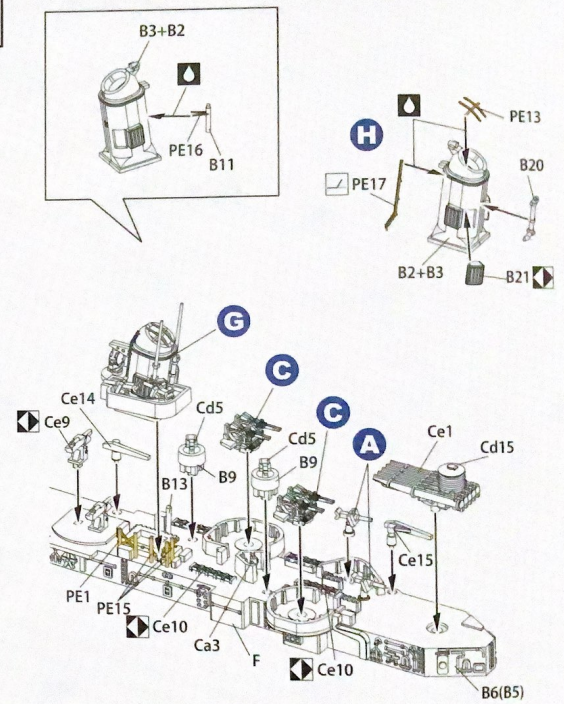

MASKING

PE

Decal

1 USS DD-742 Frank Knox 1944

2

3

4

5

6

7

1 Charlestown Navy Yard Dry Dock 1

2

3

Painting & Marking guide

塗裝與標貼指示

DD-742 FRANK KNOX
1944.II