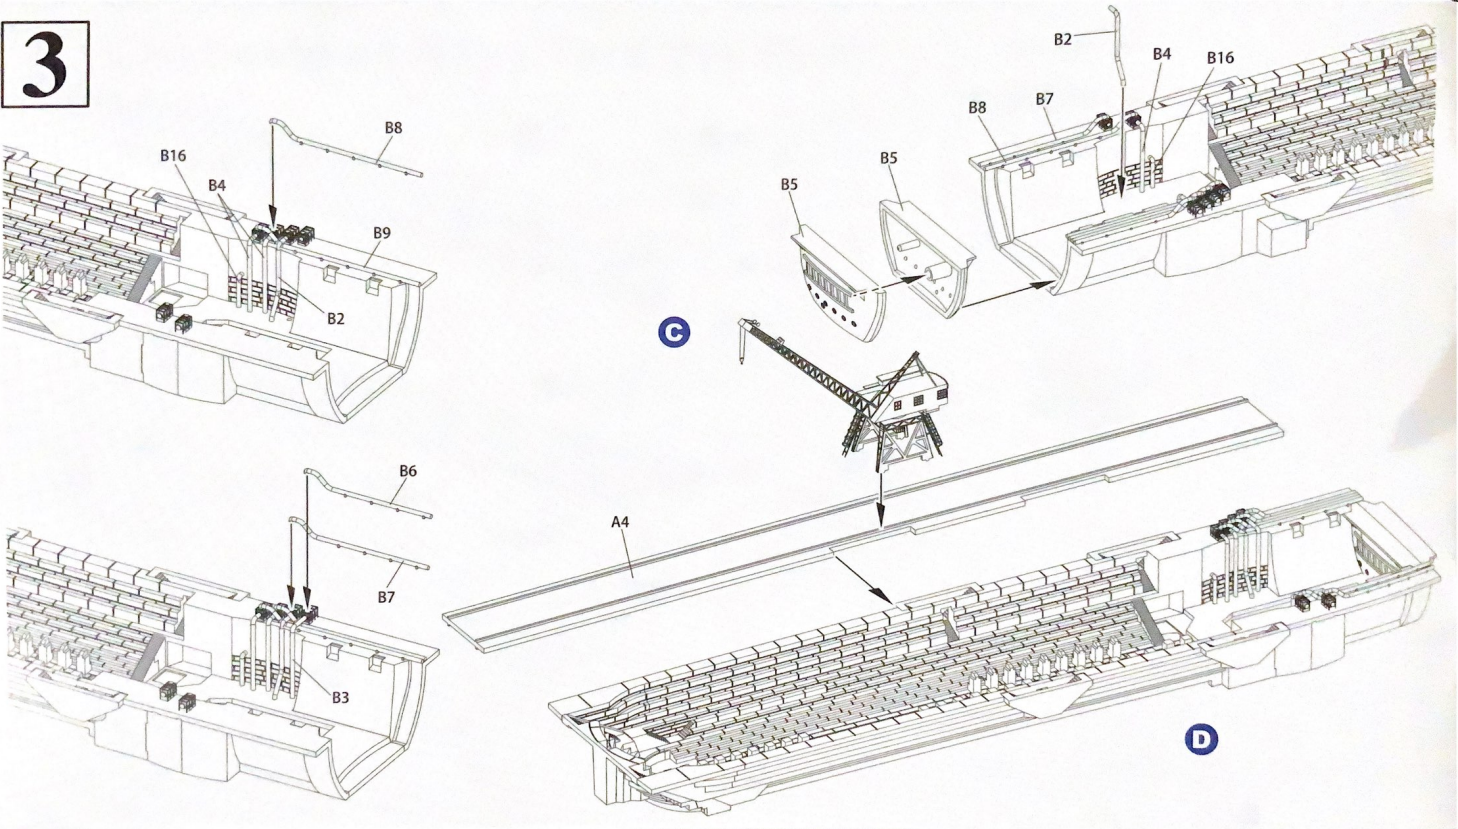

6

7

1 Charlestown Navy Yard Dry Dock 1

2

3

Painting & Marking guide

塗裝與標貼指示

DD-742 FRANK KNOX
1944.II