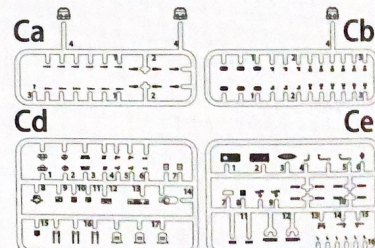

Bend 彎折	Instant glue 瞬間接著劑	Remove 切除	Drill hole 鑽孔	Caution 注意	Replace 替換
Roll 彎曲	Do not cement 無需粘接	Make N pcs 製作N組	Fill up 填補	Optional 選擇	Repeat on opposite side 對側相同製作

製作必讀

- 組裝前請仔細閱讀說明書，並按照說明書步驟進行製作。
- 膠水、油漆及工具勿讓小孩接觸。
- 請勿吞食食品包裝中的物品，請勿將包裝袋置於口鼻處或放在頭上，以免引起窒息。
- 膠水及油漆勿接觸火種。
- 如需塗裝請在通風環境下進行，並按照塗料的注意事項操作。
- 將所需貼紙剪下後置於清水中15-20s後取出，置於正確位置，等待其乾透後即完成。

Read carefully before assembling

MASKING

PE

Decal