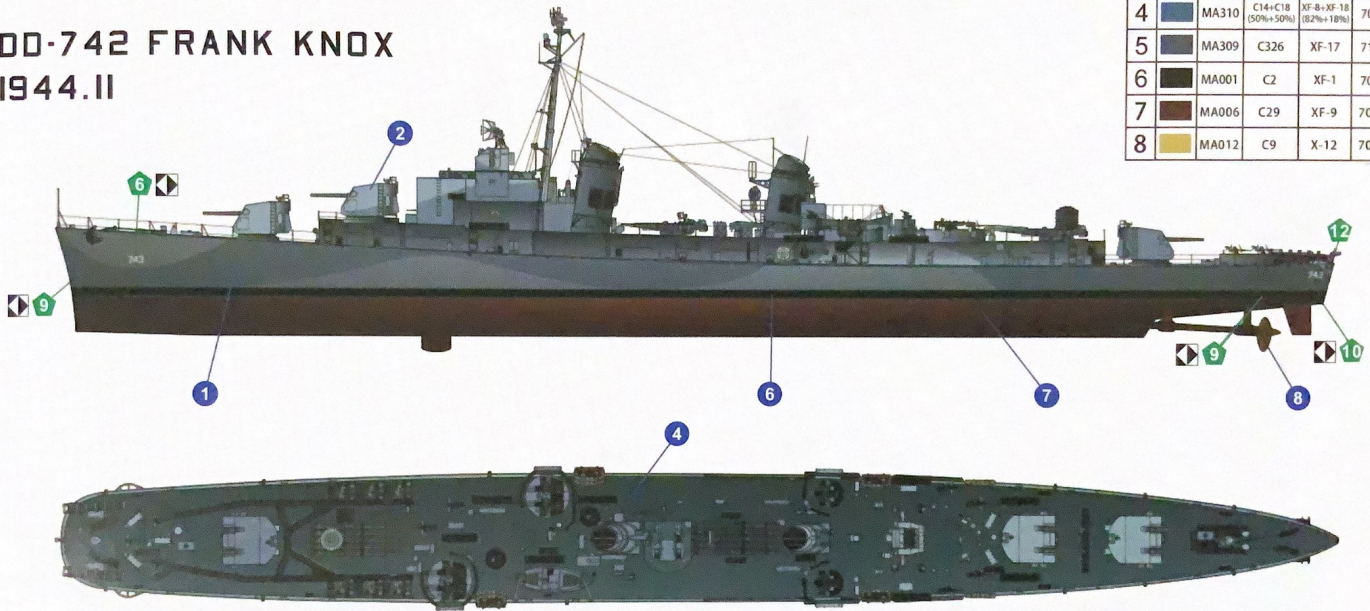

Painting & Marking guide

塗裝與標貼指示

DD-742 FRANK KNOX
1944.II

	Color	VIC	Mr.Hobby	Tamiya	Vallejo
1		MA312	C362	XF-82+XF-8 (57%+43%)	70.903
2		MA311	C315	XF-83	71.257
3		MA124	C11	XF-80	71.276
4		MA310	C14+C18 (50%+50%)	XF-8+XF-18 (82%+18%)	70.965
5		MA309	C326	XF-17	71.091
6		MA001	C2	XF-1	70.950
7		MA006	C29	XF-9	70.985
8		MA012	C9	X-12	70.878