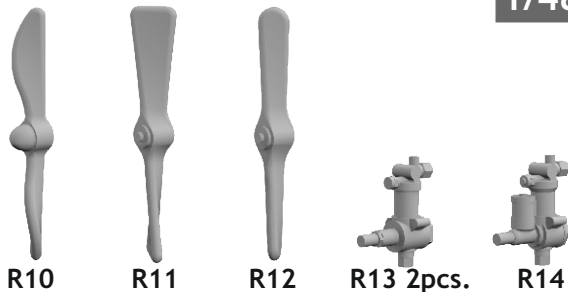

**648 674 Sopwith Camel
Rotherham air pumps**
for Eduard kit - pro stavebnici Eduard

1/48 scale

**648 674 Sopwith Camel
Rotherham air pumps**
for Eduard kit - pro stavebnici Eduard

1/48

COLOURS

GSI Creos (GUNZE)		Mr.METAL COLOR
AQUEOUS	Mr.COLOR	
[H 8]	[C 8]	SILVER
[H 84]	[C 42]	MAHOAGANY