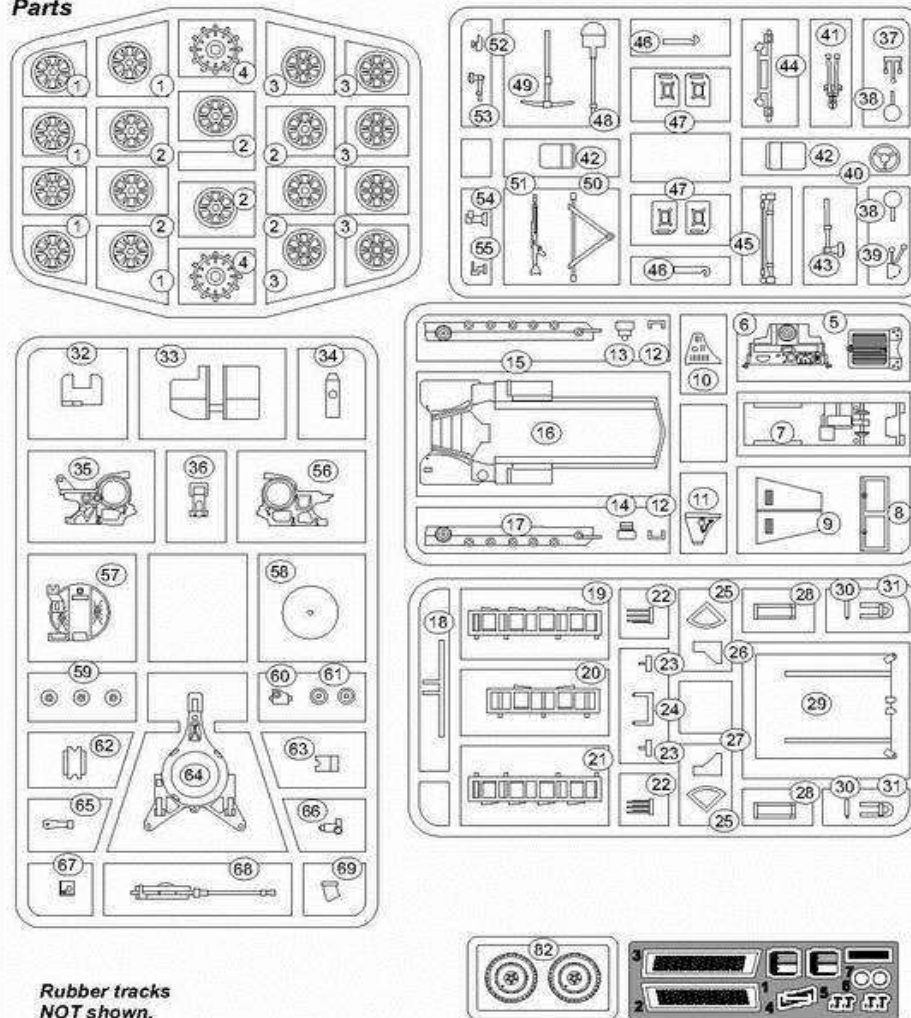

Check for historical photos of this tractor and other vehicles, detailed descriptions of other ACE kits, new products and more at:
<http://www.acemodel.com.ua>

2cm Flak 38 sfl SdKfz.10/4

1/72 scale
Plastic model kit.
cat. #72286

Parts

Rubber tracks
NOT shown.