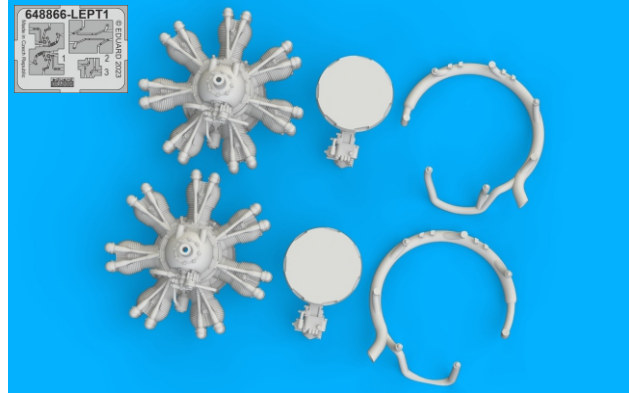

648 866

Anson Mk.I engines

for Airfix kit - pro stavebnici Airfix

1/48

BEST BRASS RESIN AROUND!