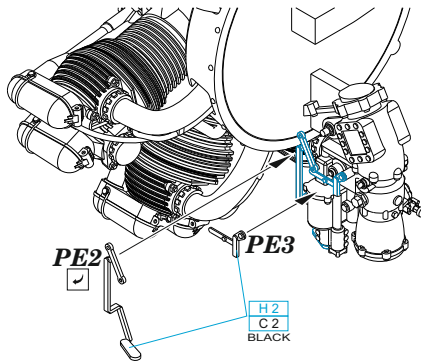

4

5

6

7

LEFT ENGINE

R14

8

RIGHT ENGINE

R15