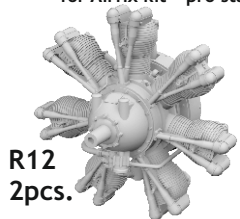

# 648 866 Anson Mk.I engines

for Airfix kit - pro stavebnici Airfix

1/48 scale

R12  
2pcs.

R13  
2pcs.

R14

R15