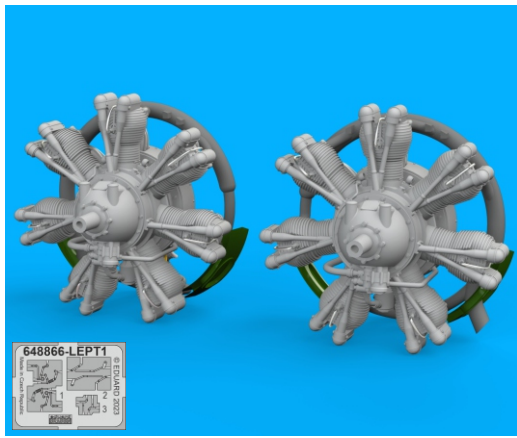

# Anson Mk.I engines

for Airfix kit - pro stavebnici Airfix

1/48

**BEST BRASS RESIN AROUND!**

# REMOVE RED HIGHLIGHTED PARTS FOR ENGINE COWLINGS INSTALLED (BOTH ENGINES)

-  REMOVE  
ODSTRANIT
-  GRIND  
OBROUSIT
-  DRILL HOLE  
VRTAT OTVOR
-  SYMMETRICAL ASSEMBLY  
SYMETRICKÁ MONTÁŽ
-  SCRIBE THE PANEL AND HOLES  
RYTI
-  REVERSE SIDE  
OTOČIT
-  BEND  
OHNOUIT
-  OPTION  
VOLBA
-  REPLACE  
NAHRADIT