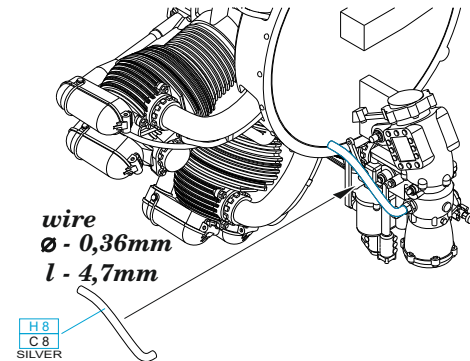

4

5

6

7

LEFT ENGINE

R14

8

RIGHT ENGINE

R15