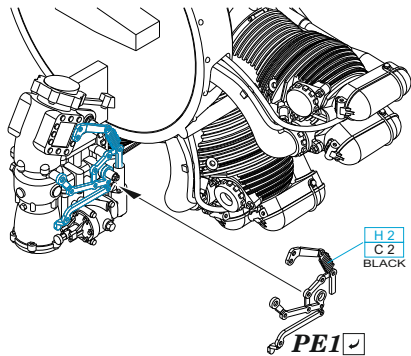

4

5

6

7

LEFT ENGINE

R14

8

RIGHT ENGINE

R15