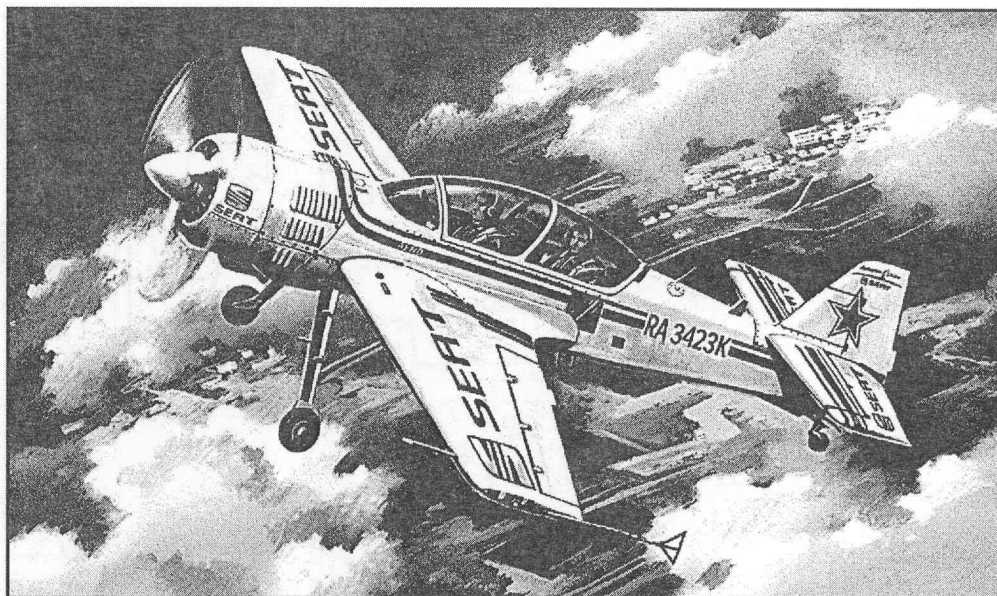

PLASTIC MODEL KITS
LIMITED EDITION
CAT.NO.72269

SPAN : 114 mm
LENGTH : 101 mm
PARTS : 55 pieces
SCALE:1/72

The model is executed on technology short run and is intended only for experienced modelers
Word-wide distributor for AMODEL kits: IBG, Warszawa, Poland
Fax: (4822)842-56-29; E-Mail: ibgsc@ibg.com.pl