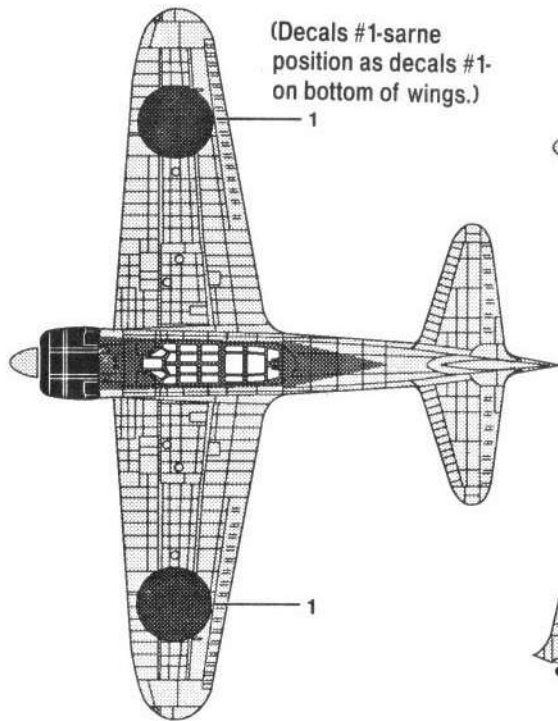

1/144 Scale MITSUBISHI A6M2 ZERO-SEN

4416

1

2

Flying version.

Stationary version.

3

Flying version.

Stationary version.

BLACK tires.

Cement Parts
Coller
Kleben
Pegar
Incollare
Colar
Kleven

DO NOT cement
Ne pas coller
Nicht kleben
No pegar
Non incollare
Nao colar
Niet kleven

Cut away
Couper
Scheiden
Cortar
Tagliare
Cortar
Snijden

Optional parts
Choix
Auswahlmoglichkeit
Eleccion
Scelta
Opcao
Keuze

3

Repeat operation
Repeter l'operation
Vorgang wiederholen
Repitir la operacion
Repetere
Repitir a operacao
Herhalen

(Decals #1-same position as decals #1- on bottom of wings.)