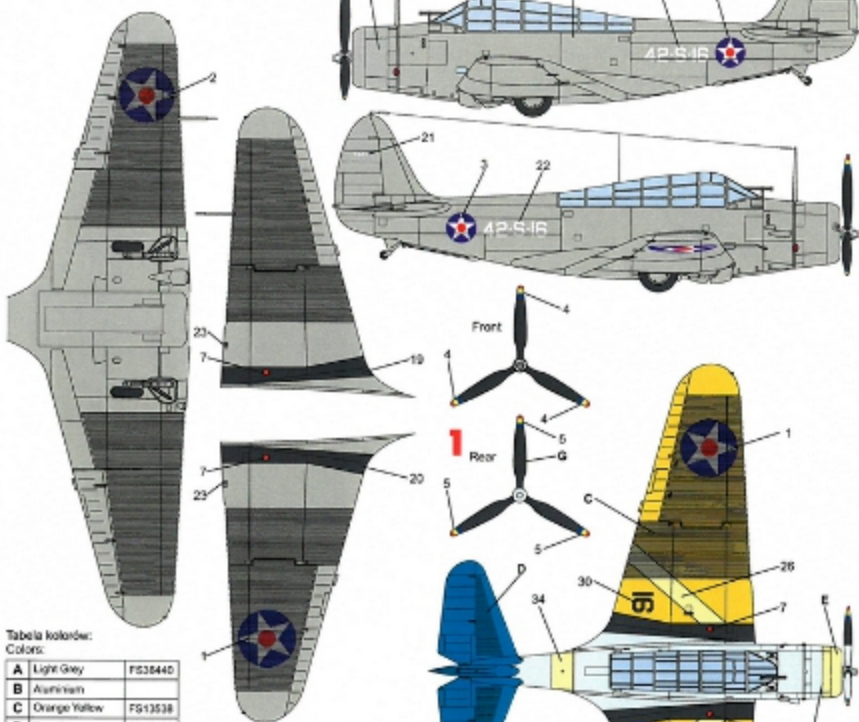

1 TBD-1, white 42-516, VS-42, USS Ranger (CV-4), NAS Norfolk, Virginia, 1941.

Tabela kolorów:
Colors:

A	Light Grey	FS38440
B	Aluminium	
C	Orange Yellow	FS13538
D	True Blue	FS15102
E	Lemon Yellow	FS13655
F	Insignia Red	FS11136
G	Matt Black	FS37039
H	Stainless Steel	