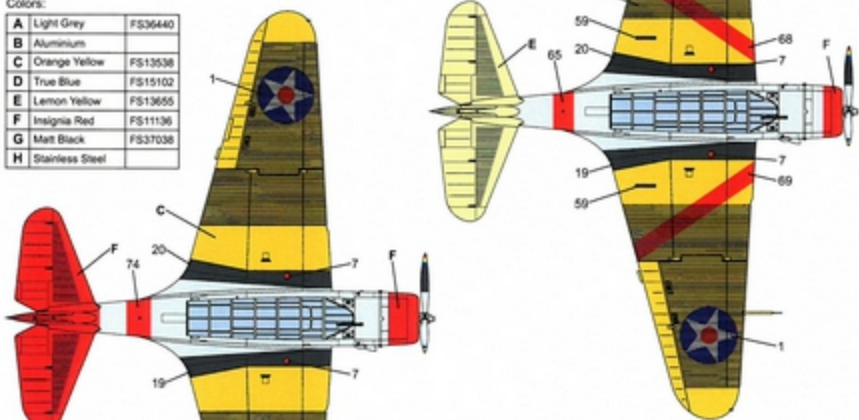

3 TBD-1, Bu.No. 0332, 5-T-8, VT-5,
USS Yorktown (CV-5), 1939.

4 TBD-1, Bu.No. 0285, 3-T-15, VT-3, USS Saratoga (CV-3),
NAS North Island, San Diego, California, January 1938.

Tabela kolorów:
Colors:

A	Light Grey	FS36440
B	Aluminium	
C	Orange Yellow	FS13538
D	True Blue	FS15102
E	Lemon Yellow	FS13655
F	Insignia Red	FS11136
G	Matt Black	FS37038
H	Stainless Steel	