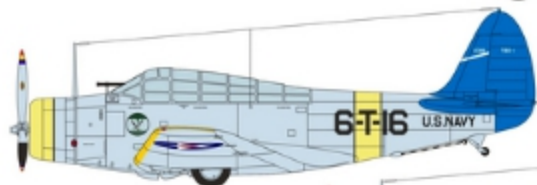

Zestaw Kalkomanii Decals

Douglas TBD-1 Devastator

TBD-1, white 42-516, VS-42, USS Ranger (CV-4),
NAS Norfolk, Virginia, 1941.

TBD-1, Bu.No. 0318, 6-T-16, VT-6,
USS Enterprise, 1939.

TBD-1, Bu.No. 0332, 5-T-8, VT-5,
USS Yorktown (CV-5), 1939.

TBD-1, Bu.No. 0285, 3-T-15, VT-3, USS Saratoga
(CV-3), NAS North Island, San Diego, California,
January 1938.

TBD-1, Bu.No. 0300, 2-T-1, Lt Cdr W. Sinton CO of VT-2,
USS Lexington, San Diego, California, 1938.