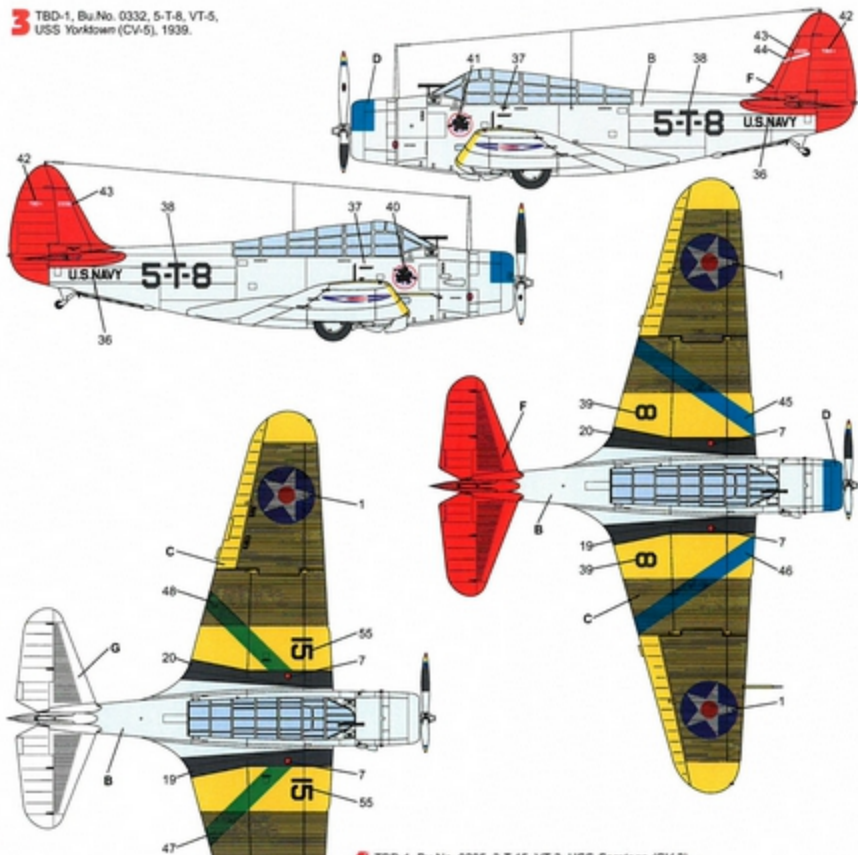

3 TBD-1, Bu.No. 0332, 5-T-8, VT-5,
USS Yorktown (CV-5), 1939.