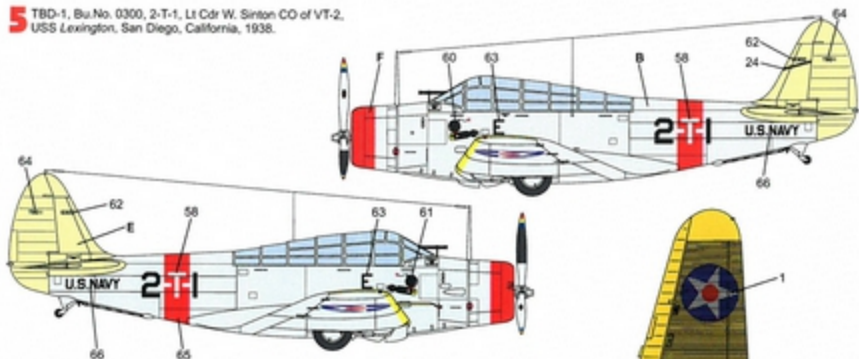

3 TBD-1, Bu.No. 0332, 5-T-8, VT-5,
USS Yorktown (CV-5), 1939.

4 TBD-1, Bu.No. 0285, 3-T-15, VT-3, USS Saratoga (CV-3),
NAS North Island, San Diego, California, January 1938.

Tabela kolorów:
Colors:

A	Light Grey	FS36440
B	Aluminium	
C	Orange Yellow	FS13538
D	True Blue	FS15102
E	Lemon Yellow	FS13655
F	Insignia Red	FS11136
G	Matt Black	FS37038
H	Stainless Steel	