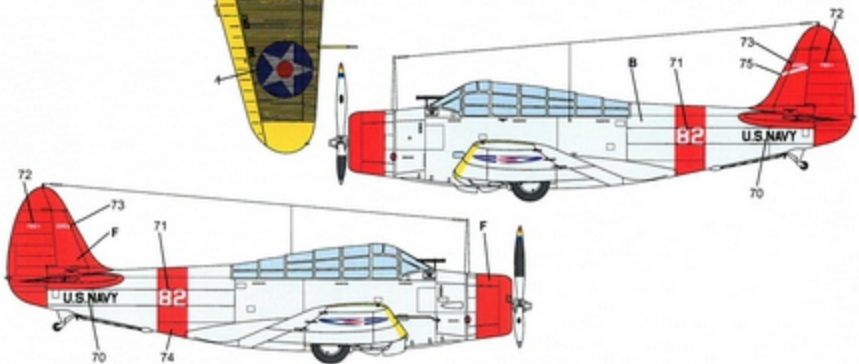

6 TBD-1, Bu.No. 0353, white 82, Naval Air Training Command,
NAS Pensacola, Florida, 1938.