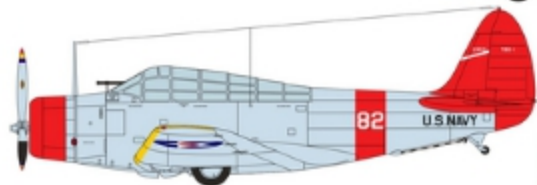

Zestaw Kalkomanii Decals

Douglas TBD-1 Devastator

TBD-1, white 42-516, VS-42, USS Ranger (CV-4),
NAS Norfolk, Virginia, 1941.

TBD-1, Bu.No. 0318, 6-T-16, VT-6,
USS Enterprise, 1939.

TBD-1, Bu.No. 0332, 5-T-8, VT-5,
USS Yorktown (CV-5), 1939.

TBD-1, Bu.No. 0285, 3-T-15, VT-3, USS Saratoga
(CV-3), NAS North Island, San Diego, California,
January 1938.

TBD-1, Bu.No. 0300, 2-T-1, Lt Cdr W. Sinton CO of VT-2,
USS Lexington, San Diego, California, 1938.