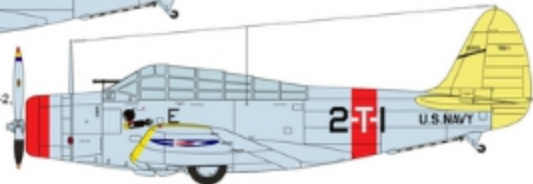

Zestaw Kalkomanii Decals

Douglas TBD-1 Devastator

TBD-1, white 42-516, VS-42, USS Ranger (CV-4),
NAS Norfolk, Virginia, 1941.

TBD-1, Bu.No. 0318, 6-T-16, VT-6,
USS Enterprise, 1939.

TBD-1, Bu.No. 0332, 5-T-8, VT-5,
USS Yorktown (CV-5), 1939.

TBD-1, Bu.No. 0285, 3-T-15, VT-3, USS Saratoga
(CV-3), NAS North Island, San Diego, California,
January 1938.

TBD-1, Bu.No. 0300, 2-T-1, Lt Cdr W. Sinton CO of VT-2,
USS Lexington, San Diego, California, 1938.