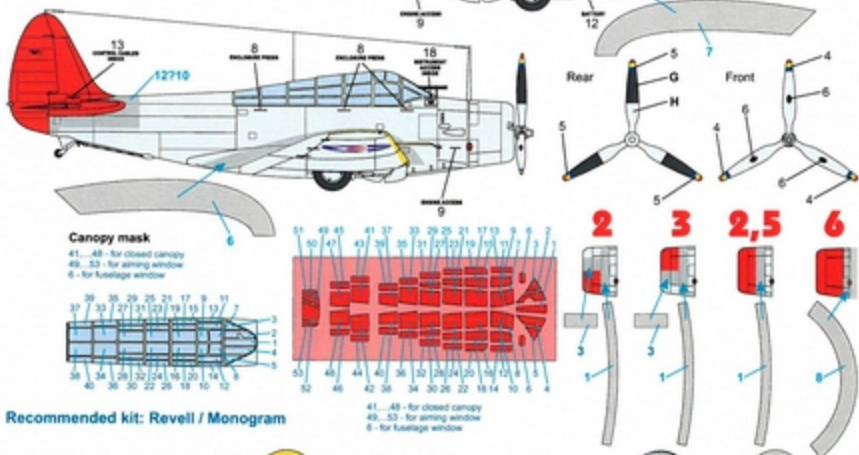

Stenciling details & Masks application

2,3,4,5,6