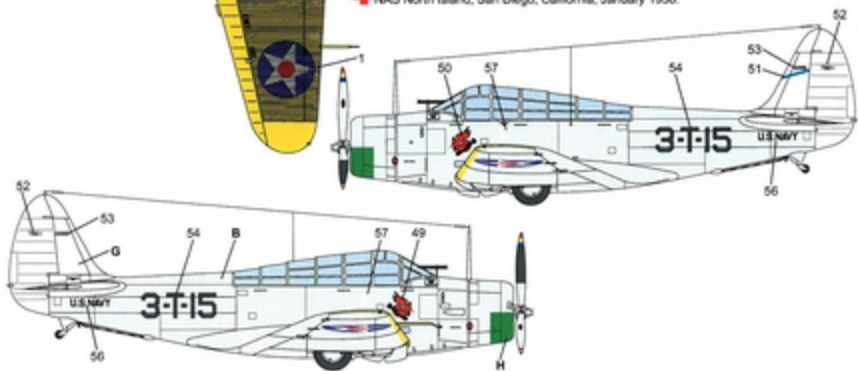

3 TBD-1, Bu.No. 0332, 5-T-8, VT-5,
USS Yorktown (CV-5), 1939.

4 TBD-1, Bu.No. 0285, 3-T-15, VT-3, USS Saratoga (CV-3),
NAS North Island, San Diego, California, January 1938.

Tabela kolorów:
Colors:

A	Light Grey	FS36440
B	Aluminium	
C	Orange Yellow	FS13538
D	True Blue	FS15102
E	Lemon Yellow	FS13655
F	Insignia Red	FS11136
G	Matt Black	FS37038
H	Stainless Steel	