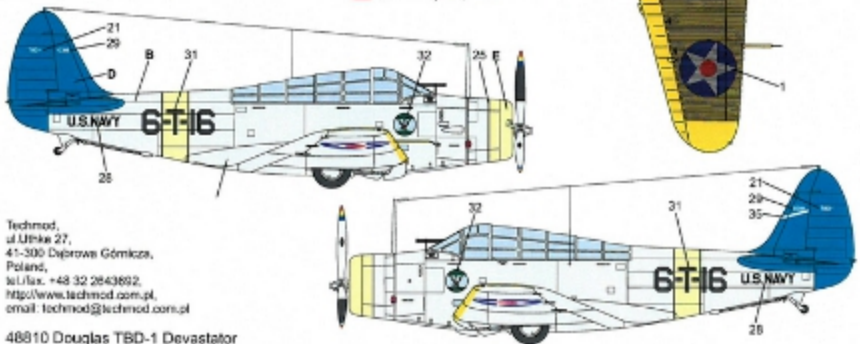

2 TBD-1, Bu No. 0316, 6-T-16, VT-6, USS Enterprise, 1939.

Techmod,
ul Ułtka 27,
41-300 Dąbrowa Górnicza,
Poland,
tel./fax: +48 32 2643692,
<http://www.techmod.com.pl>,
email: techmod@techmod.com.pl

48810 Douglas TBD-1 Devastator