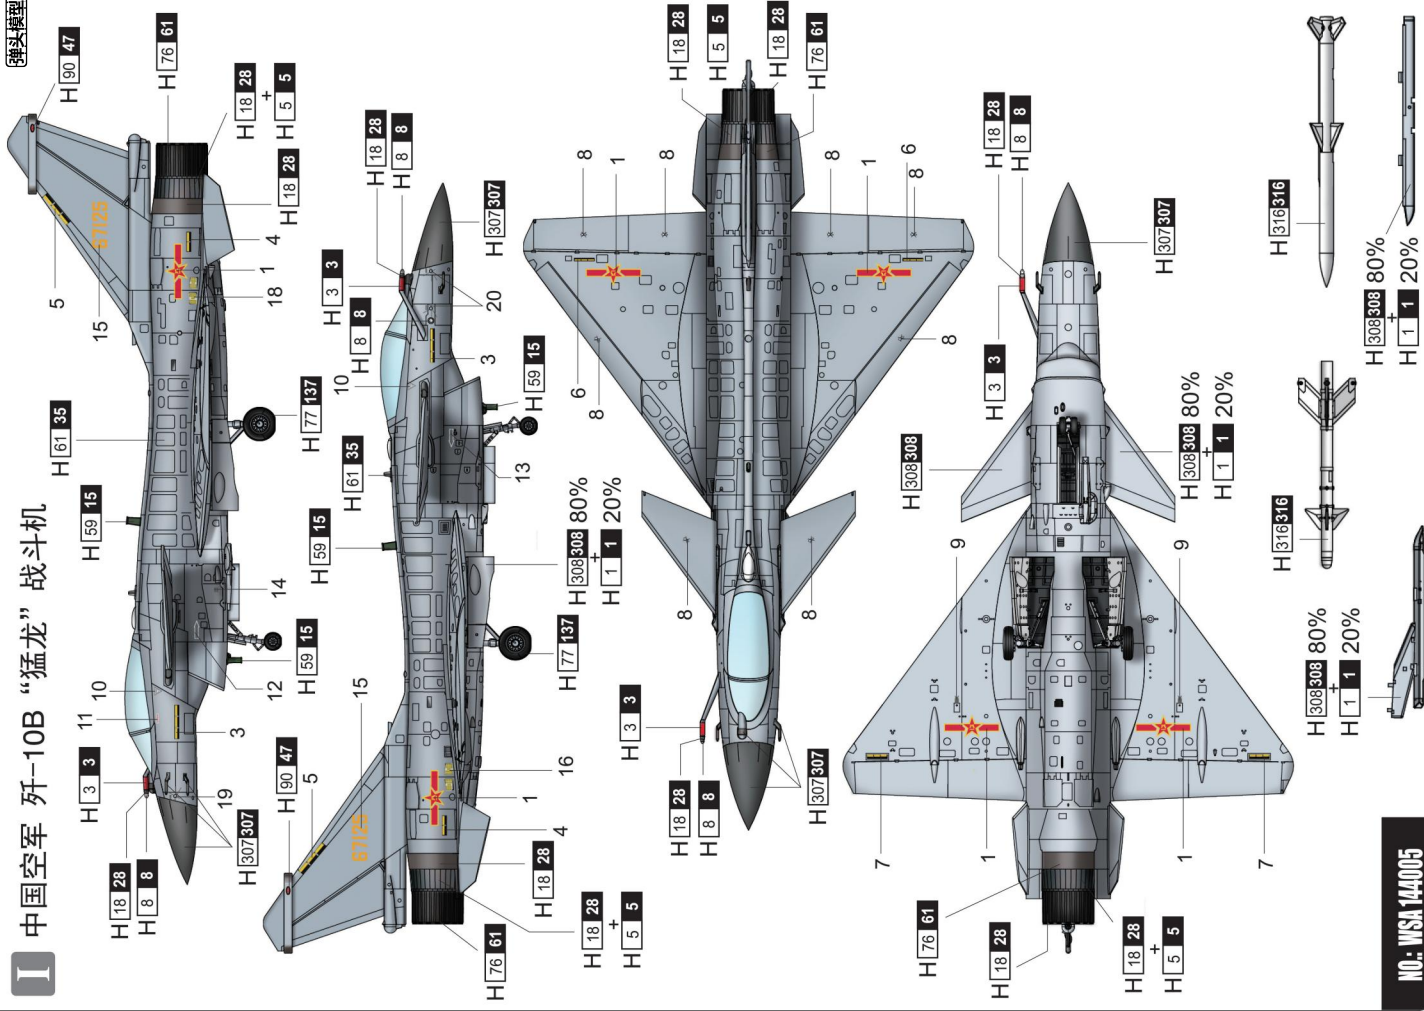

标贴与涂装

MARKING & PAINTING

I 中国空军 歼-10B “猛龙” 战斗机

弹头模型