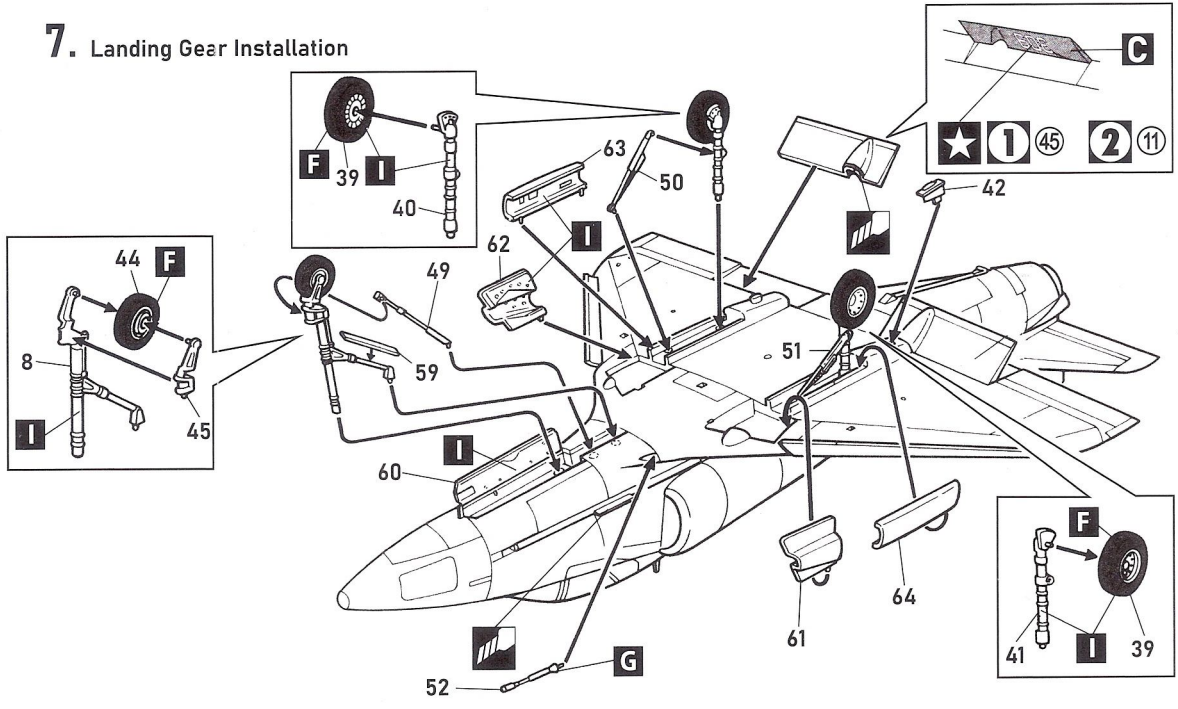

1. Cockpit Assembly

4. Main Wing As

Make from 1mm styrene

2. Front Fuselage Assembly

5. Canopy &

3. Fuselage Assembly

OPTION
FACULTATIF
NACH BELIEBEN
HACER AQUJERO
DO WYBORU
FACOLTATIVO
VOLBA

OPEN HOLE
FORO APERTO
OFFNEN
HACER AQUJERO
WYKONAC OTWOR
FAIRE UN TROU
VYVRTAT OTVOR

7. Landing Gear

4. Main Wing Assembly

Make from 1mm styrene

5. Canopy & Horizontal Stabilizer Installation

6. Various Parts Installation

7. Landing Gear Installation

8. Armament Installation

MARKINGS AND PAINTING