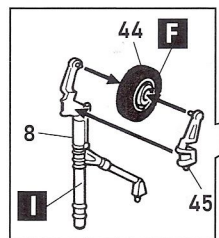

1. Cockpit Assembly

4. Main Wing As

Make from 1mm styrene

2. Front Fuselage Assembly

5. Canopy &

3. Fuselage Assembly

OPTION
FACULTATIF
NACH BELIEBEN
HACER AQUJERO
DO WYBORU
FACOLTATIVO
VOLBA

OPEN HOLE
FORO APERTO
OFFNEN
HACER AQUJERO
WYKONAC OTWOR
FAIRE UN TROU
VYVRTAT OTVOR

7. Landing Gear

4. Main Wing Assembly

Make from 1mm styrene

5. Canopy & Horizontal Stabilizer Installation

6. Various Parts Installation

7. Landing Gear Installation

8. Armament Installation

MARKINGS AND PAINTING