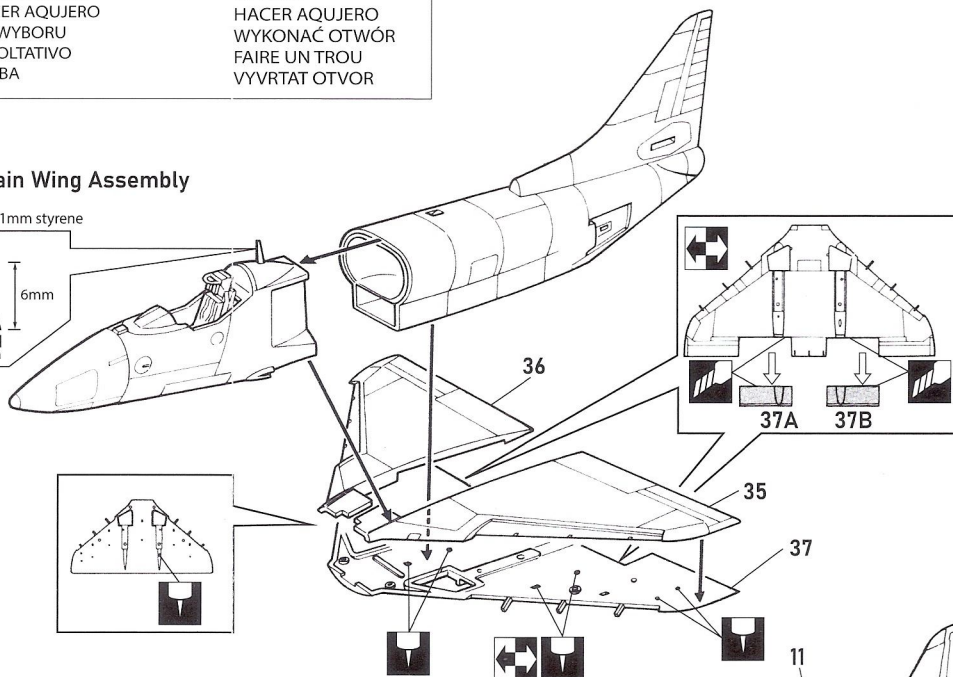

1. Cockpit Assembly

4. Main Wing As

Make from 1mm styrene

2. Front Fuselage Assembly

5. Canopy &

3. Fuselage Assembly

OPTION
FACULTATIF
NACH BELIEBEN
HACER AQUJERO
DO WYBORU
FACOLTATIVO
VOLBA

OPEN HOLE
FORO APERTO
OFFNEN
HACER AQUJERO
WYKONAC OTWOR
FAIRE UN TROU
VYVRTAT OTVOR

7. Landing Gear

4. Main Wing Assembly

Make from 1mm styrene

5. Canopy & Horizontal Stabilizer Installation

6. Various Parts Installation

7. Landing Gear Installation

8. Armament Installation

MARKINGS AND PAINTING