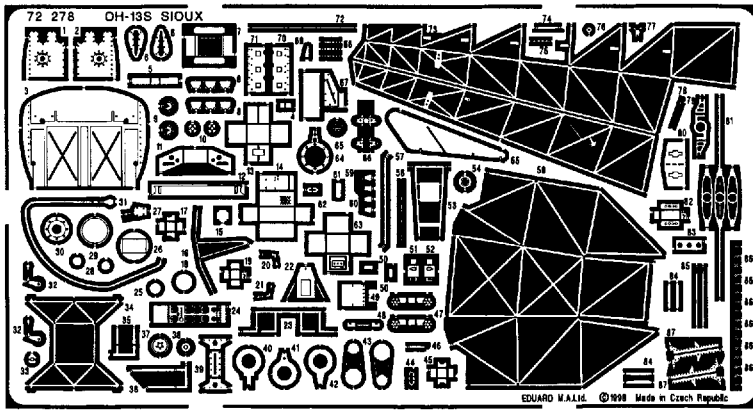

# OH-13S Sioux

1/72 scale detail set for Italeri kit

- OPPOSITE SIDE
- REMOVE
- BEND
- REPLACE
- GRIND
- OPTION

## B ENGINE

**C** MAIN ROTOR

**D**

**E** MAIN ASSEMBLY