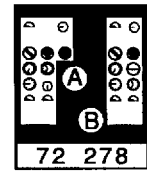

# OH-13S Sioux

1/72 scale detail set for Italeri kit

- OPPOSITE SIDE
- REMOVE
- BEND
- REPLACE
- GRIND
- OPTION