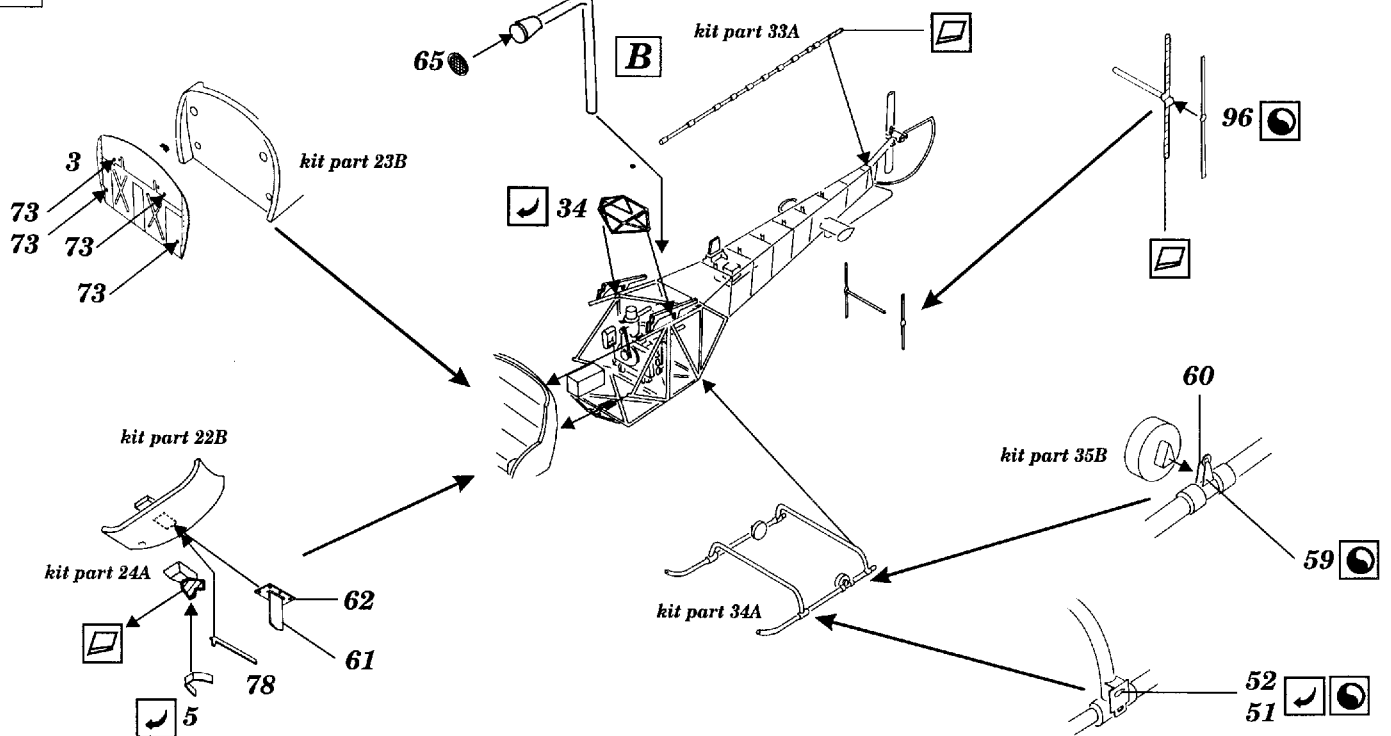

# OH-13S Sioux

1/72 scale detail set for Italeri kit

- OPPOSITE SIDE
- REMOVE
- BEND
- REPLACE
- GRIND
- OPTION

## B ENGINE

**C** MAIN ROTOR

**D**

**E** MAIN ASSEMBLY