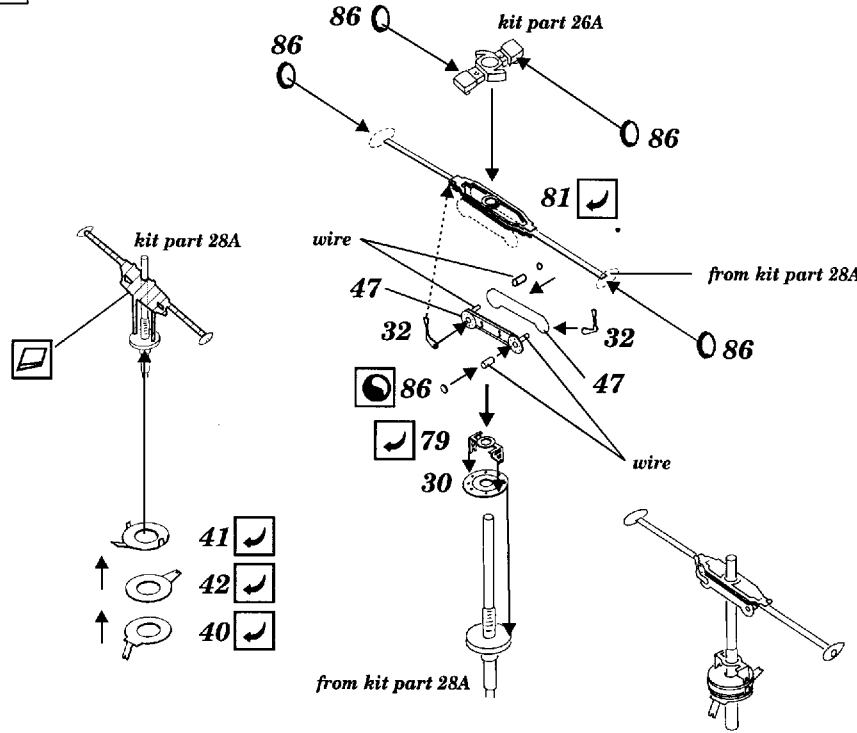

# OH-13S Sioux

1/72 scale detail set for Italeri kit

- OPPOSITE SIDE
- REMOVE
- BEND
- REPLACE
- GRIND
- OPTION

## B ENGINE

**C** MAIN ROTOR

**D**

**E** MAIN ASSEMBLY