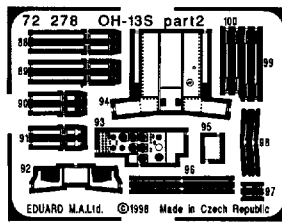

# OH-13S Sioux

1/72 scale detail set for Italeri kit

- OPPOSITE SIDE
- REMOVE
- BEND
- REPLACE
- GRIND
- OPTION

## B ENGINE

**C** MAIN ROTOR

**D**

**E** MAIN ASSEMBLY