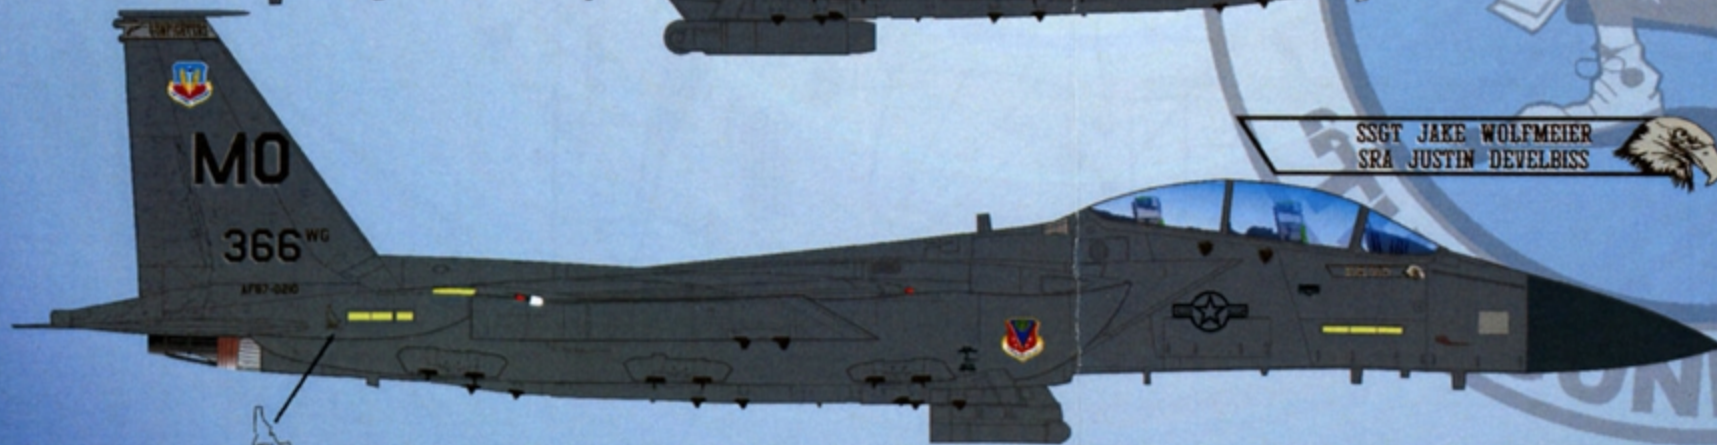

INSIDE TAIL

SSGT JAKE WOLFMEIER
SRA JUSTIN DEVELBISS