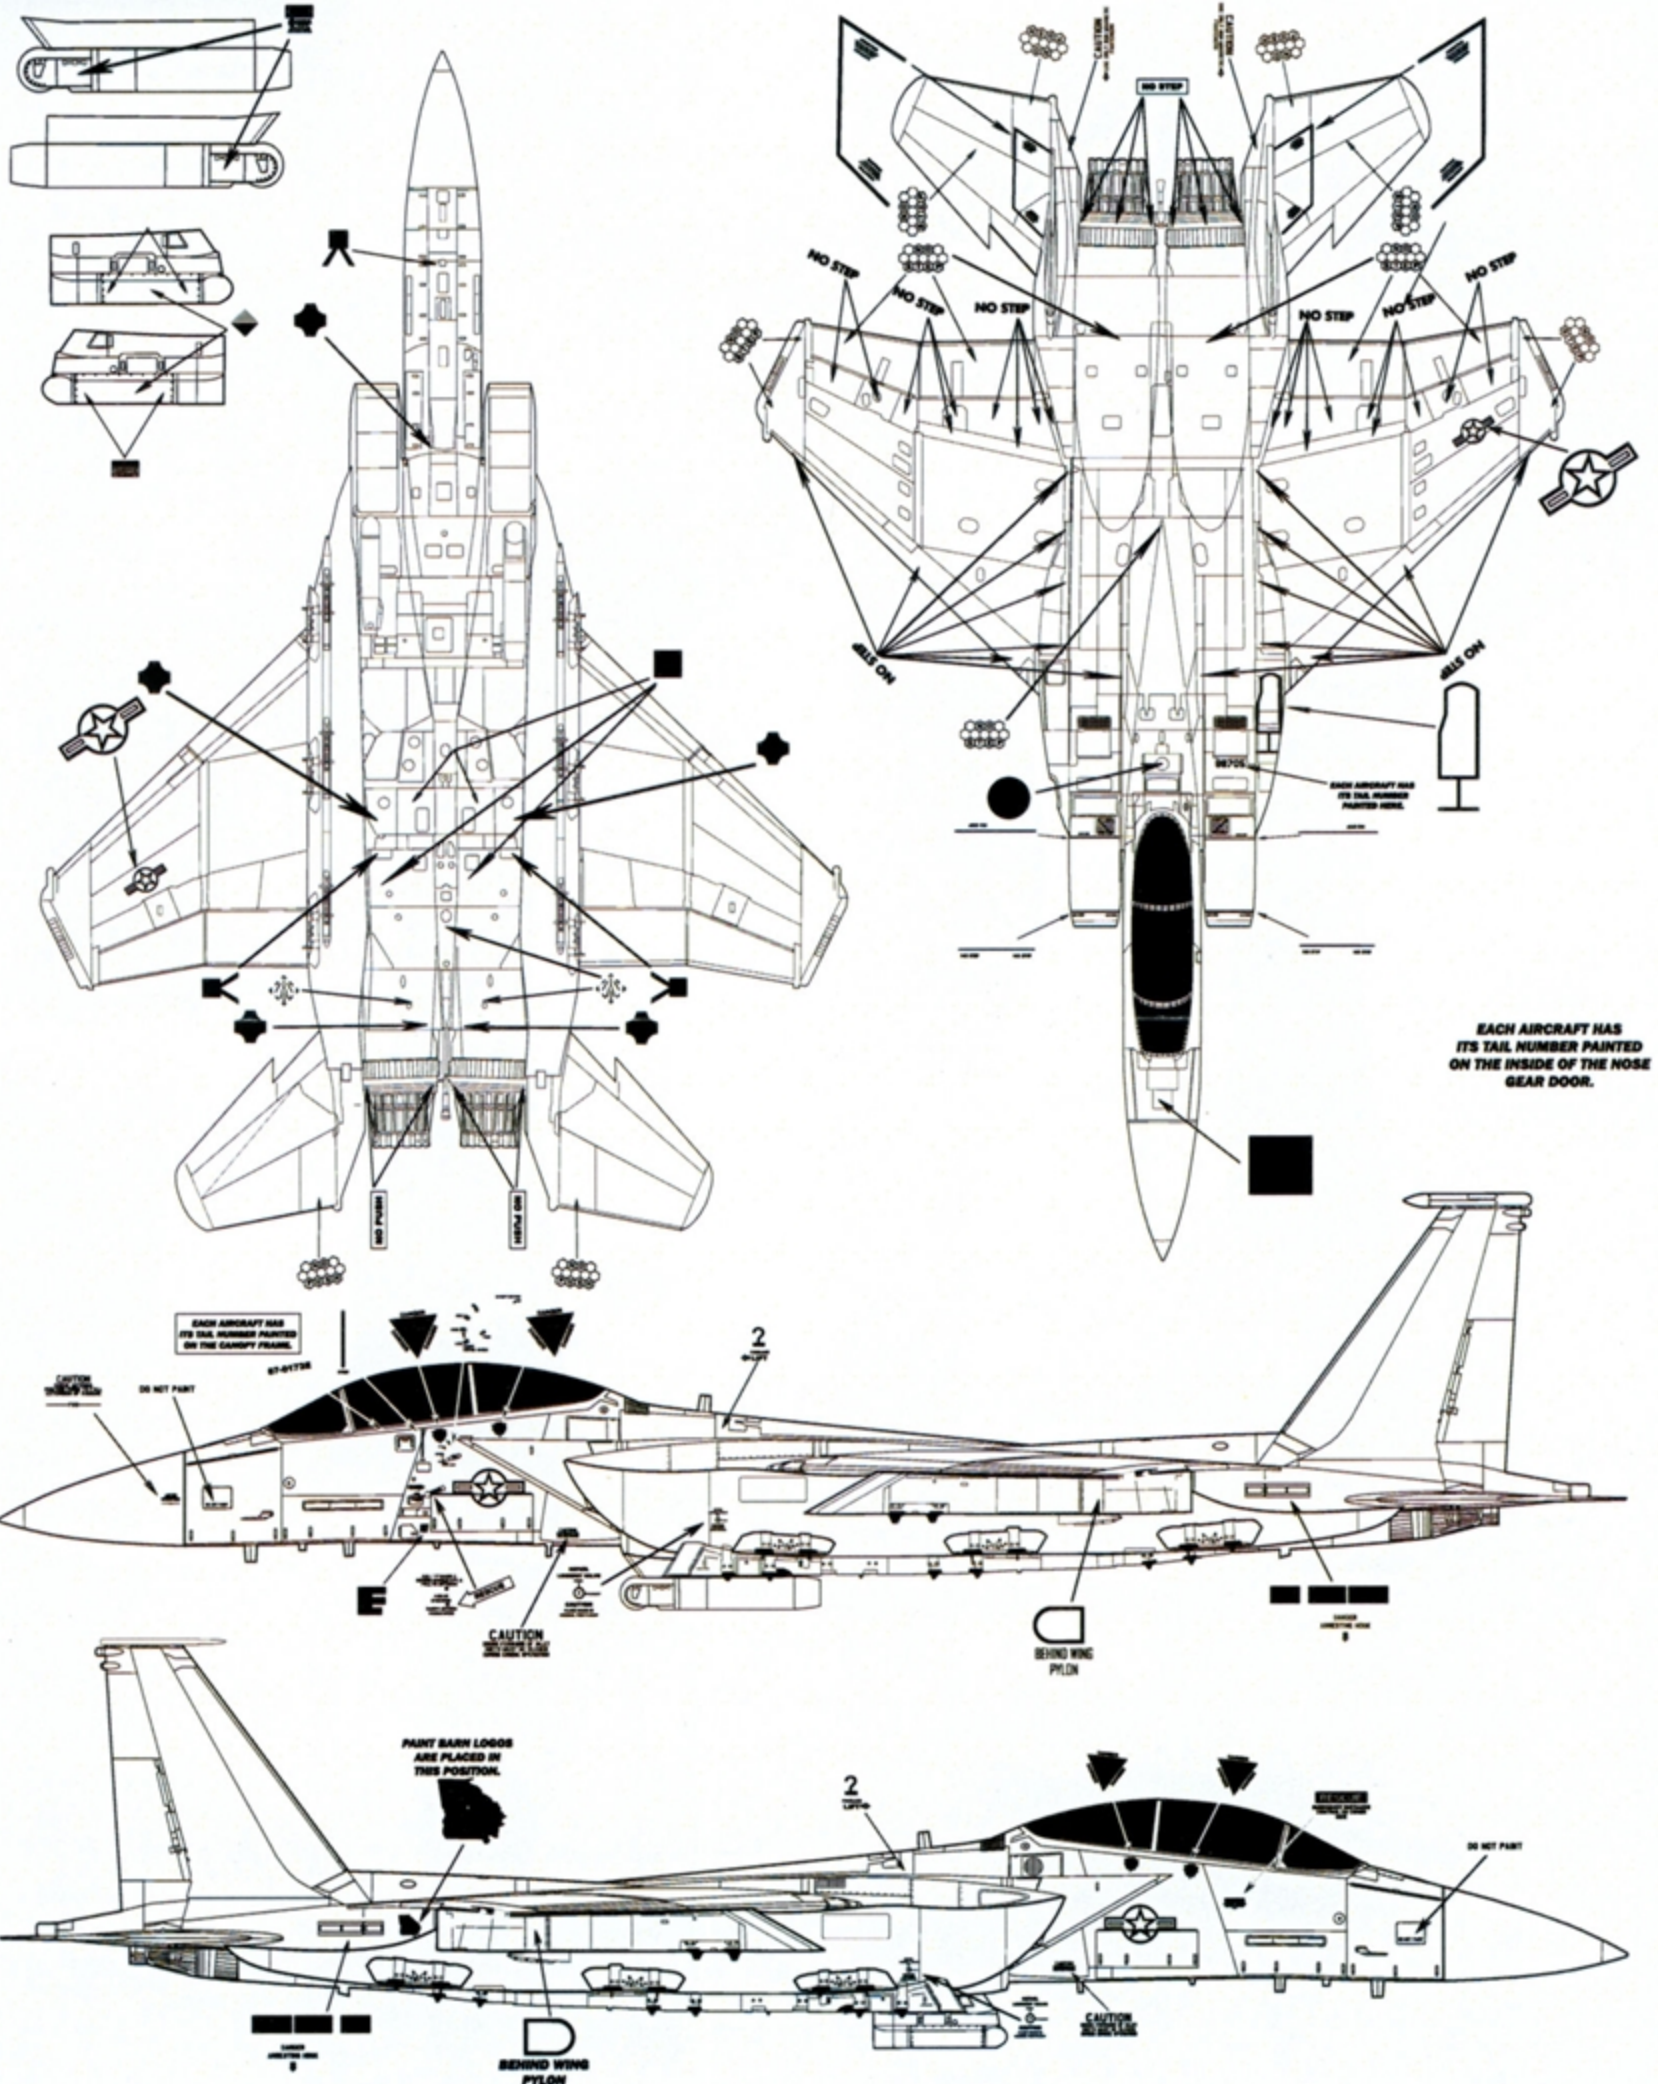

STENCIL GUIDE

EACH AIRCRAFT HAS ITS TAIL NUMBER PAINTED ON THE INSIDE OF THE NOSE GEAR DOOR.

CAUTION

PAINT BARR LOGOS ARE PLACED IN THIS POSITION.

BEHIND WING Pylon

BEHIND WING Pylon

DO NOT PAINT

CAUTION