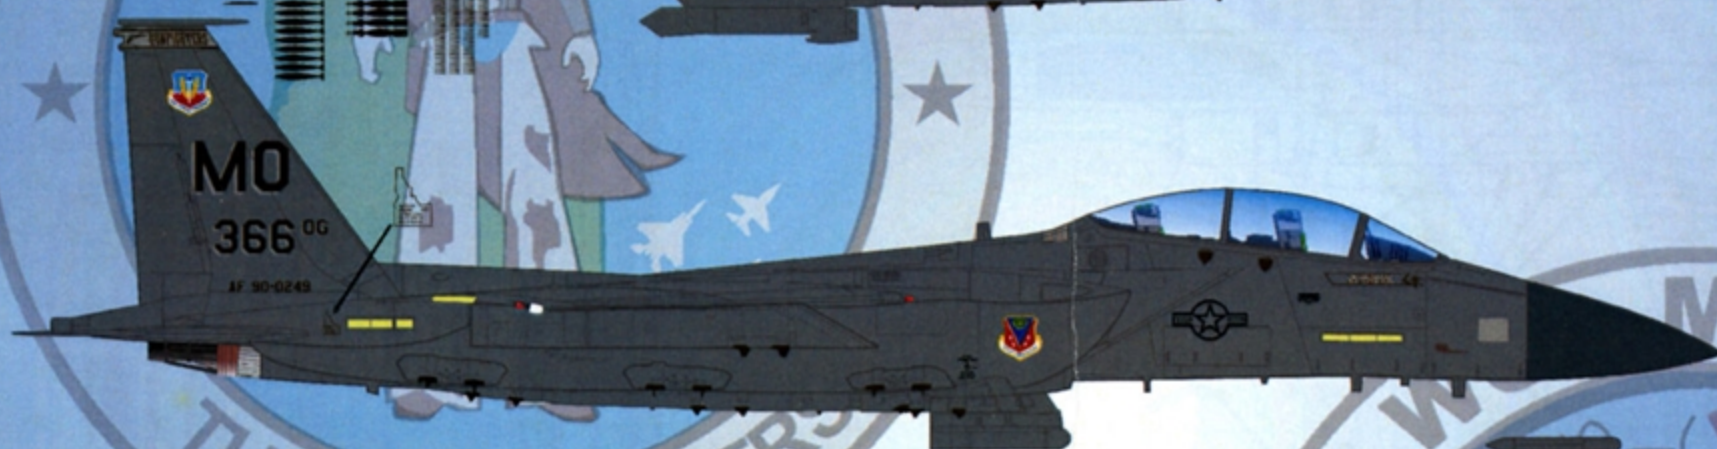

INSIDE TAIL