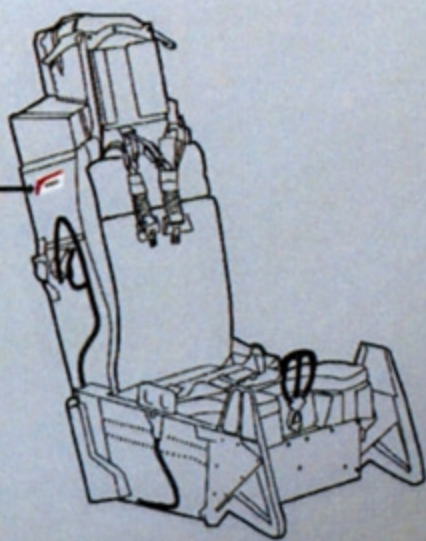

WEAPONS AND STORES

2A	2	2B	LC11	LC12	LC13	LC14	LC15	LC16	30	5	36	RC11	RC12	RC13	RC14	RC15	RC16	2B	8	2A
AM-100C	401 BK	AM-90M	GBU-15	EMPTY	GBU-12	EMPTY	GBU-12	EMPTY	AM-100C	401 BK	AM-90M	GBU-15	EMPTY	GBU-12	EMPTY	GBU-12	EMPTY	AM-90M	401 BK	AM-100C

2A	2	2B	LC11	LC12	LC13	LC14	LC15	LC16	30	5	36	RC11	RC12	RC13	RC14	RC15	RC16	2B	8	2A
AM-100C	401 BK	AM-90M	GBU-10	EMPTY	EMPTY	EMPTY	EMPTY	EMPTY	AM-100C	401 BK	AM-90M	GBU-10	EMPTY	EMPTY	EMPTY	EMPTY	EMPTY	AM-90M	401 BK	AM-100C

2A	2	2B	LC11	LC12	LC13	LC14	LC15	LC16	30	5	36	RC11	RC12	RC13	RC14	RC15	RC16	2B	8	2A
AM-100C	401 BK	AM-90M	MC 82	MC 82	MC 82	MC 82	MC 82	MC 82	AM-100C	401 BK	AM-90M	MC 82	MC 82	MC 82	MC 82	MC 82	MC 82	AM-90M	401 BK	AM-100C

2A	2	2B	LC11	LC12	LC13	LC14	LC15	LC16	30	5	36	RC11	RC12	RC13	RC14	RC15	RC16	2B	8	2A
AM-100C	401 BK	AM-90M	EMPTY	EMPTY	EMPTY	EMPTY	EMPTY	EMPTY	AM-100C	401 BK	AM-90M	EMPTY	EMPTY	EMPTY	EMPTY	EMPTY	EMPTY	AM-90M	401 BK	AM-100C

2A	2	2B	LC11	LC12	LC13	LC14	LC15	LC16	30	5	36	RC11	RC12	RC13	RC14	RC15	RC16	2B	8	2A
AM-100C	401 BK	AM-90M	EMPTY	EMPTY	EMPTY	EMPTY	EMPTY	EMPTY	AM-100C	401 BK	AM-90M	EMPTY	EMPTY	EMPTY	EMPTY	EMPTY	EMPTY	AM-90M	401 BK	AM-100C

THE POSSIBLE STORES CONFIGURATIONS FOR THE F-15E ARE FAR TOO NUMEROUS TO LIST HERE. INSTEAD WE HAVE PROVIDED A FEW OF THE CONFIGURATIONS CARRIED BY STRIKE EAGLES DURING RECENT COMBAT OPERATIONS.

1/48 SNIPER TARGETING PODS AS WELL AS MANY OTHER RESIN ACCESSORIES FOR MODERN JETS CAN BE FOUND AT WWW.SHELL34.COM

Special Thanks !!!

- TSGT DUANE KAISER
- SSGT JUSTIN DEVELBISS
- SSGT JASMINE REIF
- SSGT BENJAMIN TRUEX
- WALLY VAN WINKLE

ACES II
SAME POSITION
OPPOSITE SIDE

PAINTING GUIDE

GUNSHIP GRAY
FS 36118