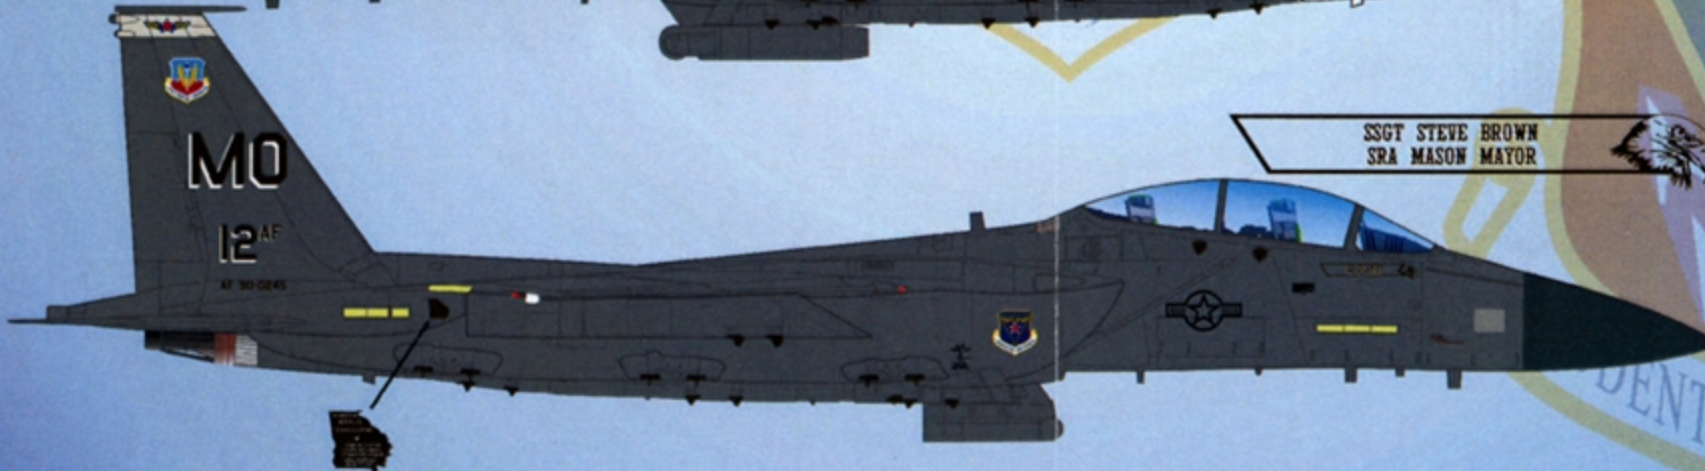

INSIDE TAIL

SSGT STEVE BROWN
SRA MASON MAYOR

00245
INSIDE NOSE
GEAR DOOR

INSIDE TAIL

2007 366TH OG JET BAGRAM AIRFIELD, AFGHANISTAN

CREW NAMES WERE REMOVED FROM THE AIRCRAFT DURING ITS COMBAT DEPLOYMENT

INSIDE NOSE GEAR DOOR