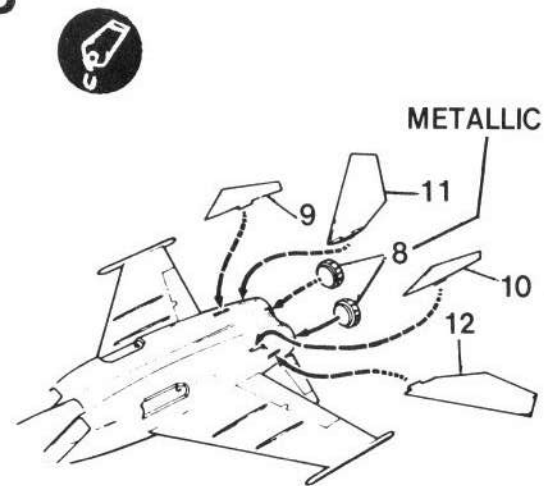

1

2

Note angle.

3

4

Flying Condition.

?

Stationary Condition.

Paint landing gear and wheels SILVER, tires BLACK.

5

Drag chute door open.