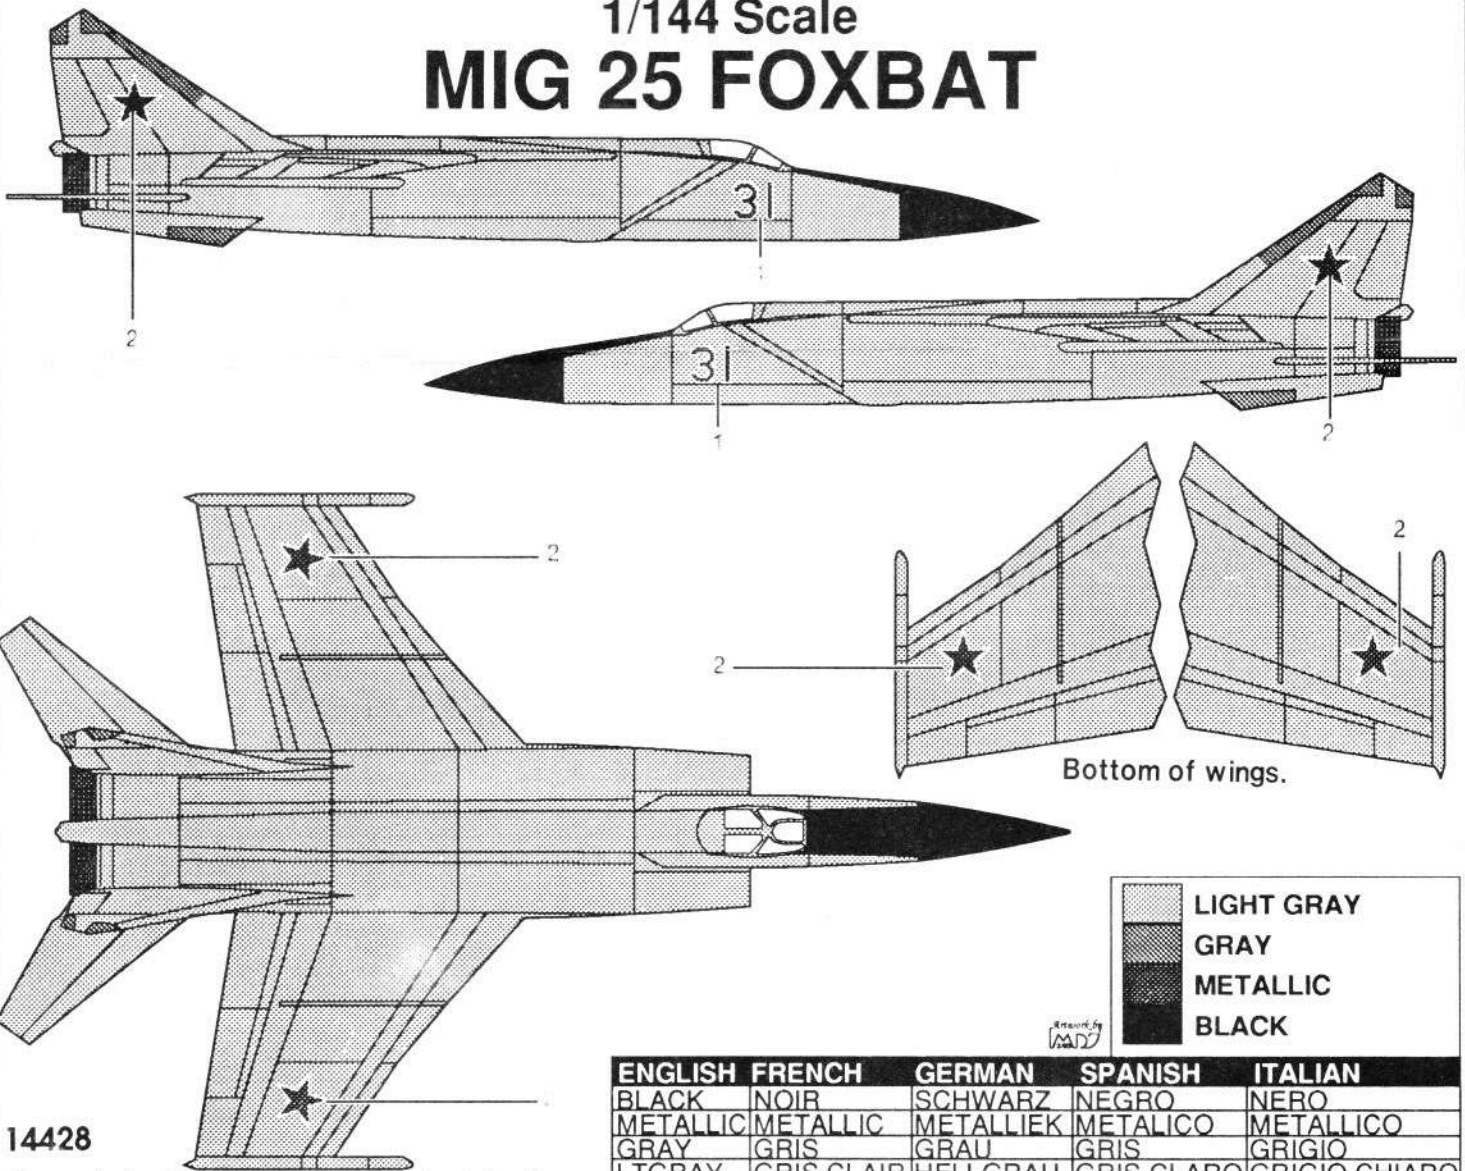

1/144 Scale MIG 25 FOXBAT

Bottom of wings.