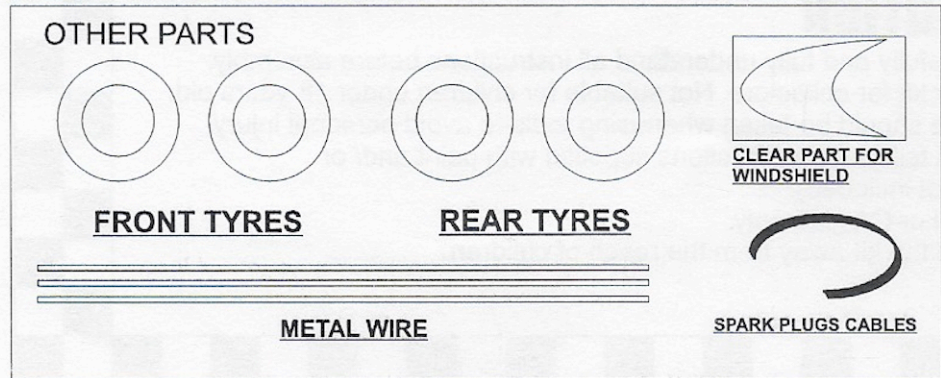

*PARTS NOT USED IN THIS VERSION