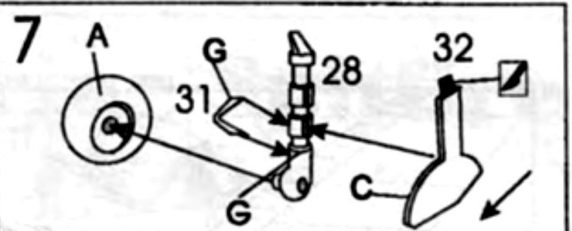

Supermarine Spitfire MK IX C

Plastic model

scale :1/72

The Supermarine Spitfire was a British single-seat fighter aircraft that was used by the Royal Air Force and many other Allied countries throughout the Second World War. The Spitfire continued to be used as a front line fighter and in secondary roles into the 1950s. It was produced in greater numbers than any other British aircraft and was the only British fighter in production throughout the war. Mk IXs of all types used the standard "c" wing, which could carry four 20mm cannon or two 20mm cannon and four .303in machine guns. From 1944 some were built with the "e" wing, which replaced the four .303in machine guns with two .50in heavy machine guns. There were three main versions of the Mk IX. The standard F.IX used the Merlin 61, and was the only version produced until early 1943 1,255 F.Mk IXs were produced. It was then joined by a version powered by the Merlin 66. This engine produced its best performance at slightly lower altitudes than the Merlin 61. Spitfires equipped with this engine were designated LF Mk IX. This was the most numerous version of the Mk IX, with 4,010 produced. Finally, 410 high altitude HF.Mk IXs were produced using the Merlin 70 engine, with an improved performance at high altitude.

We would like to express our thanks to Mr. Edgar Brooks for his help with the kit.

Plastic part

HUMBROL

Colour name		Colour name	Colour name		
A	Black	H 33	F	Desert Yellow	H 94
B	White	H34	G	Aluminium	H 56
C	Interior Green	H76	H	Brown	H 29
D	Light Grey	H64			
E	Dark Grey	H27			

Decals position: Supermarine Spitfire Mk IXc

Paint Numbers:
HUMBROL

60

Red

29

Dark Earth

84

Mid Stone