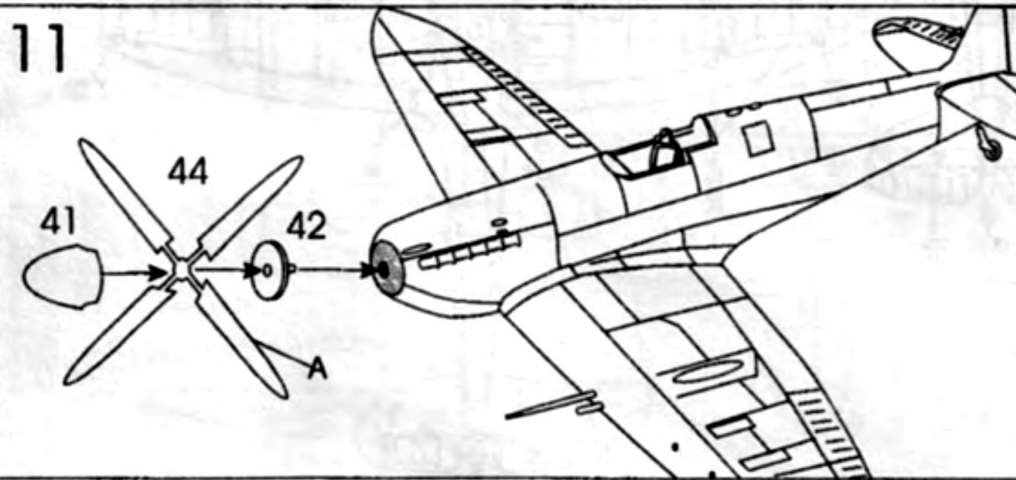

Supermarine Spitfire MK IX C

Plastic model

scale :1/72

The Supermarine Spitfire was a British single-seat fighter aircraft that was used by the Royal Air Force and many other Allied countries throughout the Second World War. The Spitfire continued to be used as a front line fighter and in secondary roles into the 1950s. It was produced in greater numbers than any other British aircraft and was the only British fighter in production throughout the war. Mk IXs of all types used the standard "c" wing, which could carry four 20mm cannon or two 20mm cannon and four .303in machine guns. From 1944 some were built with the "e" wing, which replaced the four .303in machine guns with two .50in heavy machine guns. There were three main versions of the Mk IX. The standard F.IX used the Merlin 61, and was the only version produced until early 1943 1,255 F.Mk IXs were produced. It was then joined by a version powered by the Merlin 66. This engine produced its best performance at slightly lower altitudes than the Merlin 61. Spitfires equipped with this engine were designated LF Mk IX. This was the most numerous version of the Mk IX, with 4,010 produced. Finally, 410 high altitude HF.Mk IXs were produced using the Merlin 70 engine, with an improved performance at high altitude.

Decals position: Supermarine Spitfire Mk IXc

Paint Numbers:
HUMBROL

60

Red

29

Dark Earth

84

Mid Stone