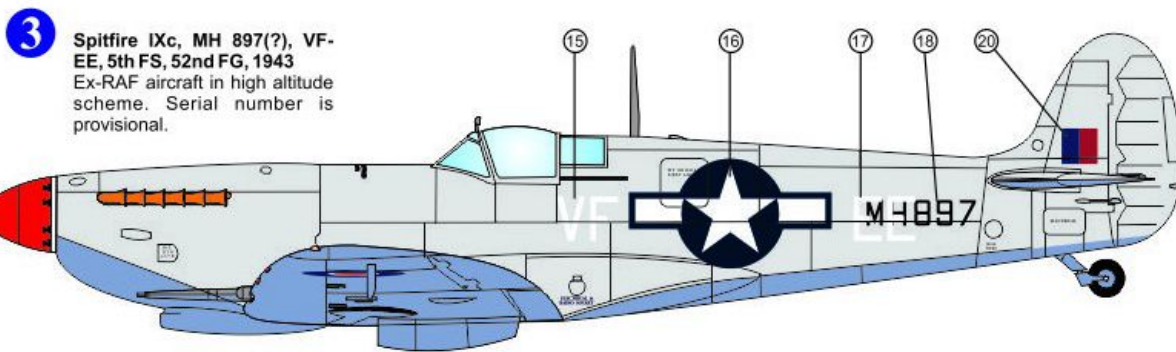

Supermarine Spitfire MK IX C

Plastic model

scale :1/72

The Supermarine Spitfire was a British single-seat fighter aircraft that was used by the Royal Air Force and many other Allied countries throughout the Second World War. The Spitfire continued to be used as a front line fighter and in secondary roles into the 1950s. It was produced in greater numbers than any other British aircraft and was the only British fighter in production throughout the war. Mk IXs of all types used the standard "c" wing, which could carry four 20mm cannon or two 20mm cannon and four .303in machine guns. From 1944 some were built with the "e" wing, which replaced the four .303in machine guns with two .50in heavy machine guns. There were three main versions of the Mk IX. The standard F.IX used the Merlin 61, and was the only version produced until early 1943 1,255 F.Mk IXs were produced. It was then joined by a version powered by the Merlin 66. This engine produced its best performance at slightly lower altitudes than the Merlin 61. Spitfires equipped with this engine were designated LF Mk IX. This was the most numerous version of the Mk IX, with 4,010 produced. Finally, 410 high altitude HF.Mk IXs were produced using the Merlin 70 engine, with an improved performance at high altitude.

We would like to express our thanks to Mr. Edgar Brooks for his help with the kit.

Plastic part

HUMBROL

Colour name		Colour name	Colour name		
A	Black	H 33	F	Desert Yellow	H 94
B	White	H34	G	Aluminium	H 56
C	Interior Green	H76	H	Brown	H 29
D	Light Grey	H64			
E	Dark Grey	H27			

Decals position: Supermarine Spitfire Mk IXc

Paint Numbers:
HUMBROL

60

Red

29

Dark Earth

84

Mid Stone