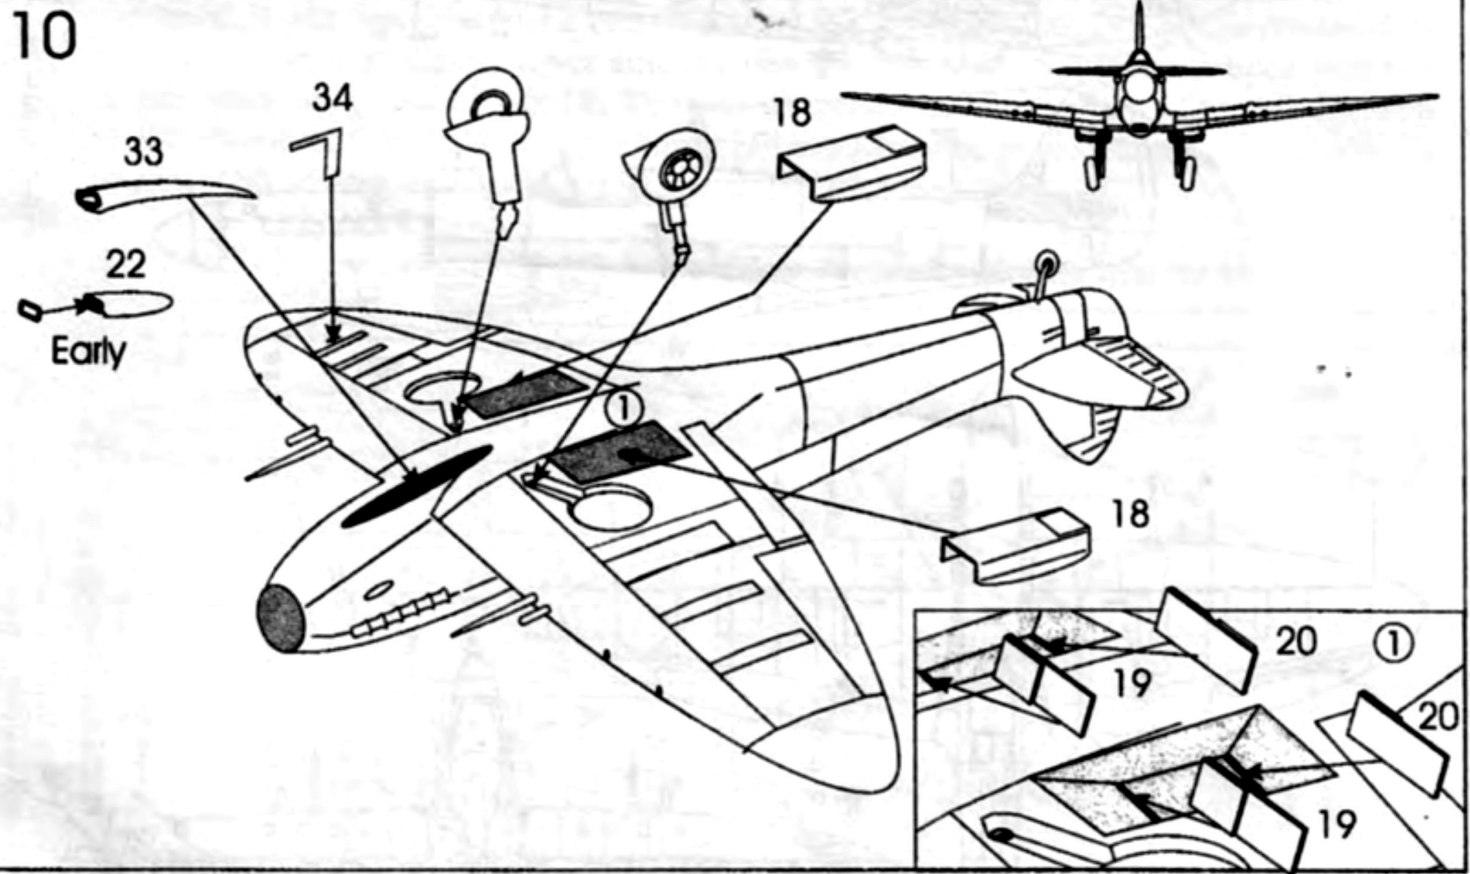

Supermarine Spitfire MK IX C

Plastic model

scale :1/72

The Supermarine Spitfire was a British single-seat fighter aircraft that was used by the Royal Air Force and many other Allied countries throughout the Second World War. The Spitfire continued to be used as a front line fighter and in secondary roles into the 1950s. It was produced in greater numbers than any other British aircraft and was the only British fighter in production throughout the war. Mk IXs of all types used the standard "c" wing, which could carry four 20mm cannon or two 20mm cannon and four .303in machine guns. From 1944 some were built with the "e" wing, which replaced the four .303in machine guns with two .50in heavy machine guns. There were three main versions of the Mk IX. The standard F.IX used the Merlin 61, and was the only version produced until early 1943 1,255 F.Mk IXs were produced. It was then joined by a version powered by the Merlin 66. This engine produced its best performance at slightly lower altitudes than the Merlin 61. Spitfires equipped with this engine were designated LF Mk IX. This was the most numerous version of the Mk IX, with 4,010 produced. Finally, 410 high altitude HF.Mk IXs were produced using the Merlin 70 engine, with an improved performance at high altitude.

Decals position: Supermarine Spitfire Mk IXc

Paint Numbers:
HUMBROL

60

Red

29

Dark Earth

84

Mid Stone