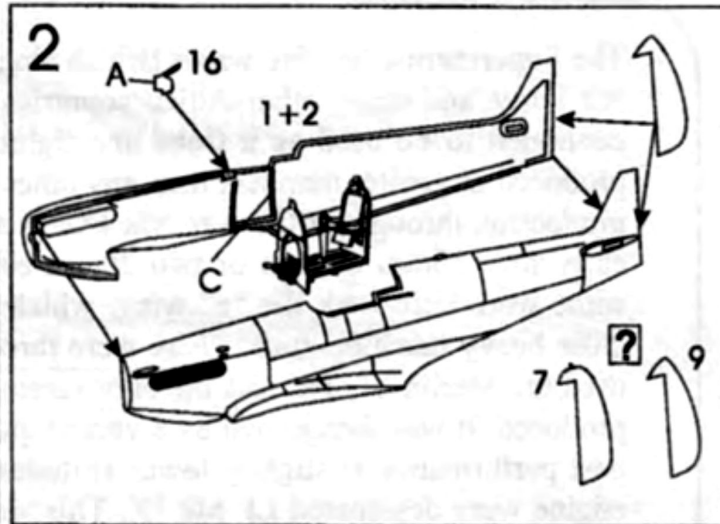

Supermarine Spitfire MK IX C

Plastic model

scale :1/72

The Supermarine Spitfire was a British single-seat fighter aircraft that was used by the Royal Air Force and many other Allied countries throughout the Second World War. The Spitfire continued to be used as a front line fighter and in secondary roles into the 1950s. It was produced in greater numbers than any other British aircraft and was the only British fighter in production throughout the war. Mk IXs of all types used the standard "c" wing, which could carry four 20mm cannon or two 20mm cannon and four .303in machine guns. From 1944 some were built with the "e" wing, which replaced the four .303in machine guns with two .50in heavy machine guns. There were three main versions of the Mk IX. The standard F.IX used the Merlin 61, and was the only version produced until early 1943 1,255 F.Mk IXs were produced. It was then joined by a version powered by the Merlin 66. This engine produced its best performance at slightly lower altitudes than the Merlin 61. Spitfires equipped with this engine were designated LF Mk IX. This was the most numerous version of the Mk IX, with 4,010 produced. Finally, 410 high altitude HF.Mk IXs were produced using the Merlin 70 engine, with an improved performance at high altitude.

Decals position: Supermarine Spitfire Mk IXc

Paint Numbers:
HUMBROL

60

Red

29

Dark Earth

84

Mid Stone