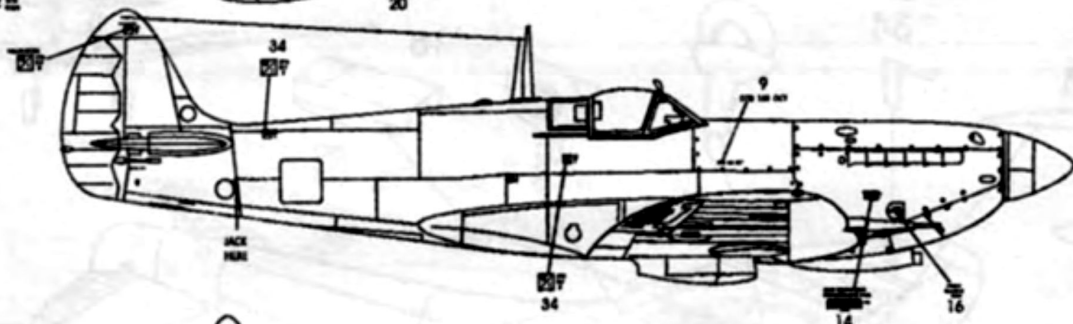

Supermarine Spitfire MK IX C

Plastic model

scale :1/72

The Supermarine Spitfire was a British single-seat fighter aircraft that was used by the Royal Air Force and many other Allied countries throughout the Second World War. The Spitfire continued to be used as a front line fighter and in secondary roles into the 1950s. It was produced in greater numbers than any other British aircraft and was the only British fighter in production throughout the war. Mk IXs of all types used the standard "c" wing, which could carry four 20mm cannon or two 20mm cannon and four .303in machine guns. From 1944 some were built with the "e" wing, which replaced the four .303in machine guns with two .50in heavy machine guns. There were three main versions of the Mk IX. The standard F.IX used the Merlin 61, and was the only version produced until early 1943 1,255 F.Mk IXs were produced. It was then joined by a version powered by the Merlin 66. This engine produced its best performance at slightly lower altitudes than the Merlin 61. Spitfires equipped with this engine were designated LF Mk IX. This was the most numerous version of the Mk IX, with 4,010 produced. Finally, 410 high altitude HF.Mk IXs were produced using the Merlin 70 engine, with an improved performance at high altitude.

Decals position: Supermarine Spitfire Mk IXc

Paint Numbers:
HUMBROL

60

Red

29

Dark Earth

84

Mid Stone