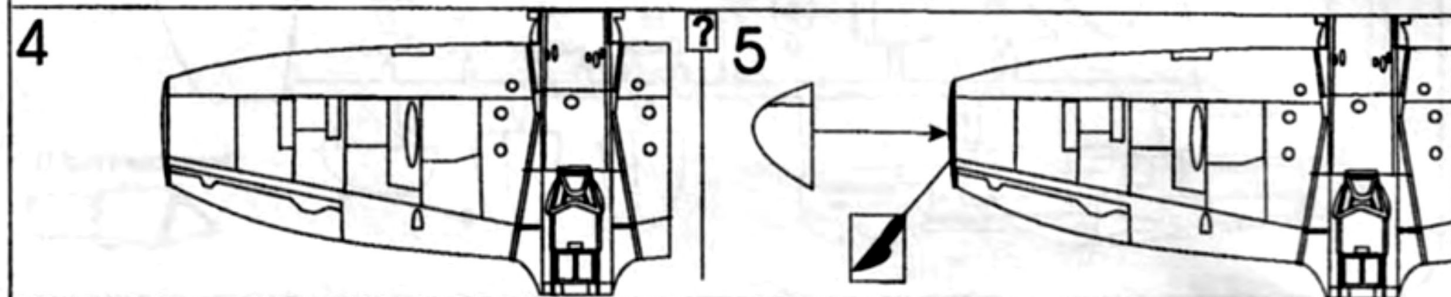

HUMBROL

Colour name		Colour name	Colour name		
A	Black	H 33	F	Desert Yellow	H 94
B	White	H34	G	Aluminium	H 56
C	Interior Green	H76	H	Brown	H 29
D	Light Grey	H64			
E	Dark Grey	H27