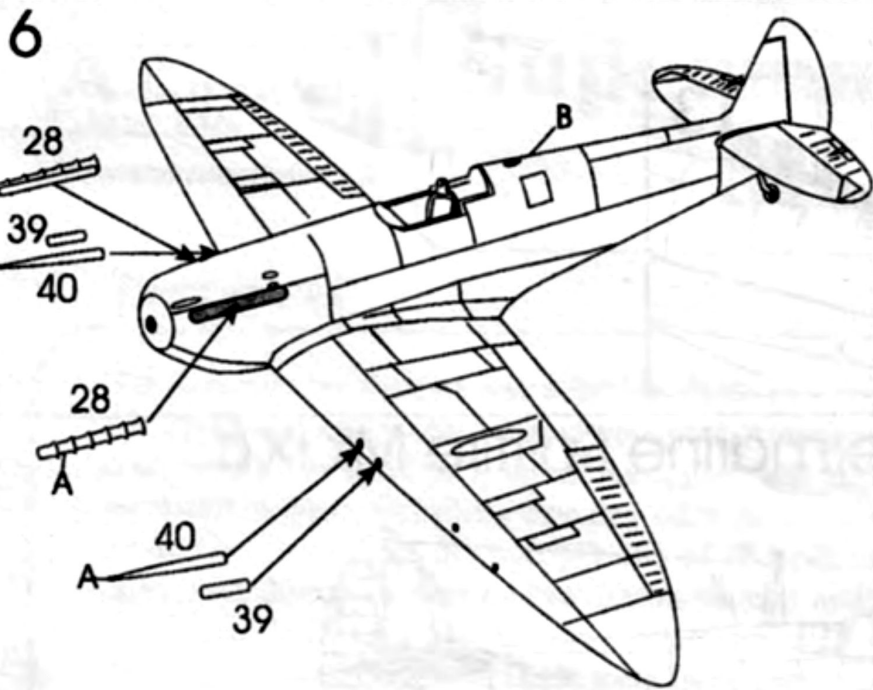

Supermarine Spitfire MK IX C

Plastic model

scale :1/72

The Supermarine Spitfire was a British single-seat fighter aircraft that was used by the Royal Air Force and many other Allied countries throughout the Second World War. The Spitfire continued to be used as a front line fighter and in secondary roles into the 1950s. It was produced in greater numbers than any other British aircraft and was the only British fighter in production throughout the war. Mk IXs of all types used the standard "c" wing, which could carry four 20mm cannon or two 20mm cannon and four .303in machine guns. From 1944 some were built with the "e" wing, which replaced the four .303in machine guns with two .50in heavy machine guns. There were three main versions of the Mk IX. The standard F.IX used the Merlin 61, and was the only version produced until early 1943 1,255 F.Mk IXs were produced. It was then joined by a version powered by the Merlin 66. This engine produced its best performance at slightly lower altitudes than the Merlin 61. Spitfires equipped with this engine were designated LF Mk IX. This was the most numerous version of the Mk IX, with 4,010 produced. Finally, 410 high altitude HF.Mk IXs were produced using the Merlin 70 engine, with an improved performance at high altitude.

Decals position: Supermarine Spitfire Mk IXc

Paint Numbers:
HUMBROL

60

Red

29

Dark Earth

84

Mid Stone