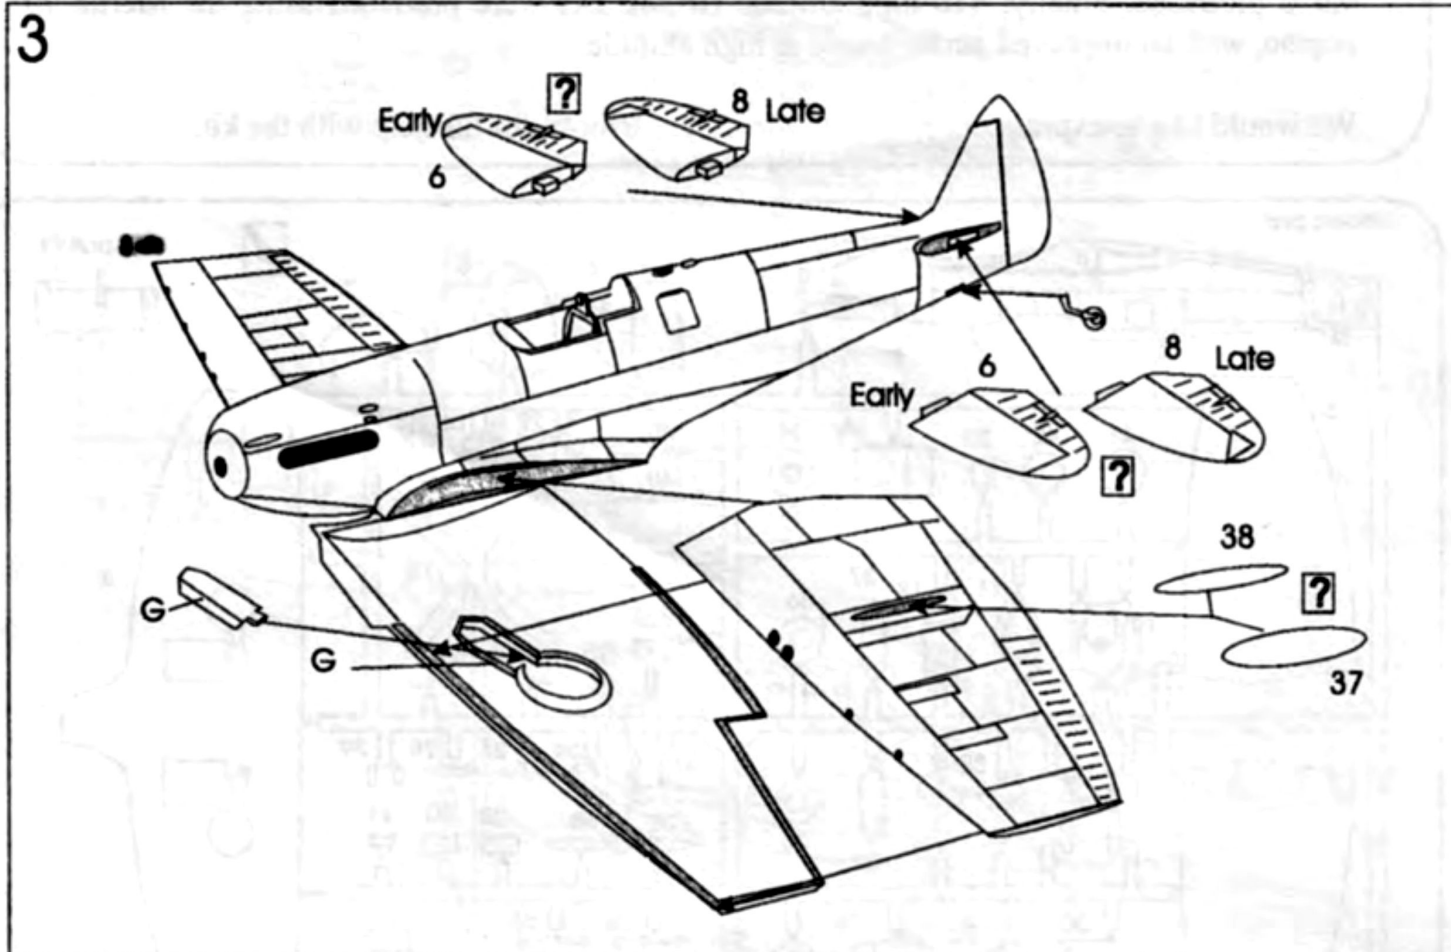

Supermarine Spitfire MK IX C

Plastic model

scale :1/72

The Supermarine Spitfire was a British single-seat fighter aircraft that was used by the Royal Air Force and many other Allied countries throughout the Second World War. The Spitfire continued to be used as a front line fighter and in secondary roles into the 1950s. It was produced in greater numbers than any other British aircraft and was the only British fighter in production throughout the war. Mk IXs of all types used the standard "c" wing, which could carry four 20mm cannon or two 20mm cannon and four .303in machine guns. From 1944 some were built with the "e" wing, which replaced the four .303in machine guns with two .50in heavy machine guns. There were three main versions of the Mk IX. The standard F.IX used the Merlin 61, and was the only version produced until early 1943 1,255 F.Mk IXs were produced. It was then joined by a version powered by the Merlin 66. This engine produced its best performance at slightly lower altitudes than the Merlin 61. Spitfires equipped with this engine were designated LF Mk IX. This was the most numerous version of the Mk IX, with 4,010 produced. Finally, 410 high altitude HF.Mk IXs were produced using the Merlin 70 engine, with an improved performance at high altitude.

Decals position: Supermarine Spitfire Mk IXc

Paint Numbers:
HUMBROL

60

Red

29

Dark Earth

84

Mid Stone