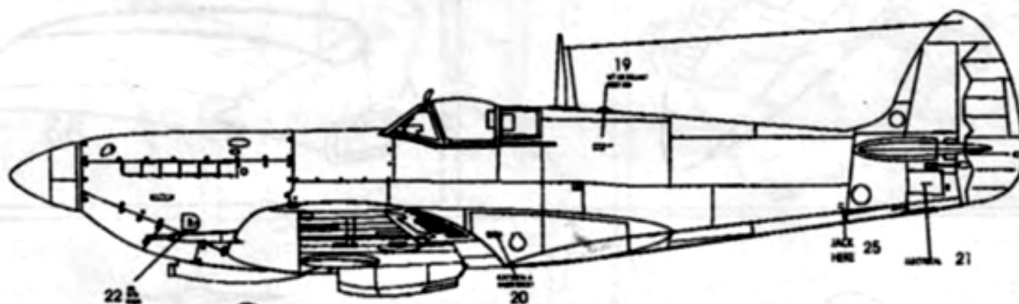

Supermarine Spitfire MK IX C

Plastic model

scale :1/72

The Supermarine Spitfire was a British single-seat fighter aircraft that was used by the Royal Air Force and many other Allied countries throughout the Second World War. The Spitfire continued to be used as a front line fighter and in secondary roles into the 1950s. It was produced in greater numbers than any other British aircraft and was the only British fighter in production throughout the war. Mk IXs of all types used the standard "c" wing, which could carry four 20mm cannon or two 20mm cannon and four .303in machine guns. From 1944 some were built with the "e" wing, which replaced the four .303in machine guns with two .50in heavy machine guns. There were three main versions of the Mk IX. The standard F.IX used the Merlin 61, and was the only version produced until early 1943 1,255 F.Mk IXs were produced. It was then joined by a version powered by the Merlin 66. This engine produced its best performance at slightly lower altitudes than the Merlin 61. Spitfires equipped with this engine were designated LF Mk IX. This was the most numerous version of the Mk IX, with 4,010 produced. Finally, 410 high altitude HF.Mk IXs were produced using the Merlin 70 engine, with an improved performance at high altitude.

Decals position: Supermarine Spitfire Mk IXc

Paint Numbers:
HUMBROL

60

Red

29

Dark Earth

84

Mid Stone