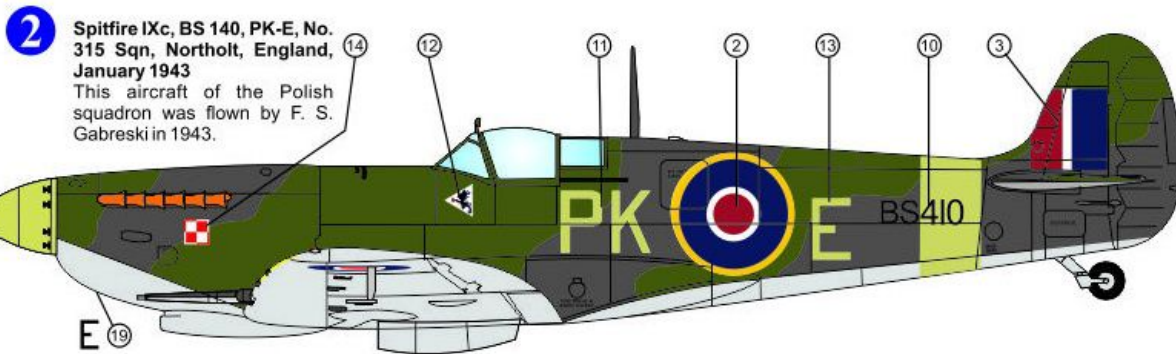

Supermarine Spitfire MK IX C

Plastic model

scale :1/72

The Supermarine Spitfire was a British single-seat fighter aircraft that was used by the Royal Air Force and many other Allied countries throughout the Second World War. The Spitfire continued to be used as a front line fighter and in secondary roles into the 1950s. It was produced in greater numbers than any other British aircraft and was the only British fighter in production throughout the war. Mk IXs of all types used the standard "c" wing, which could carry four 20mm cannon or two 20mm cannon and four .303in machine guns. From 1944 some were built with the "e" wing, which replaced the four .303in machine guns with two .50in heavy machine guns. There were three main versions of the Mk IX. The standard F.IX used the Merlin 61, and was the only version produced until early 1943 1,255 F.Mk IXs were produced. It was then joined by a version powered by the Merlin 66. This engine produced its best performance at slightly lower altitudes than the Merlin 61. Spitfires equipped with this engine were designated LF Mk IX. This was the most numerous version of the Mk IX, with 4,010 produced. Finally, 410 high altitude HF.Mk IXs were produced using the Merlin 70 engine, with an improved performance at high altitude.

Decals position: Supermarine Spitfire Mk IXc

Paint Numbers:
HUMBROL

60

Red

29

Dark Earth

84

Mid Stone