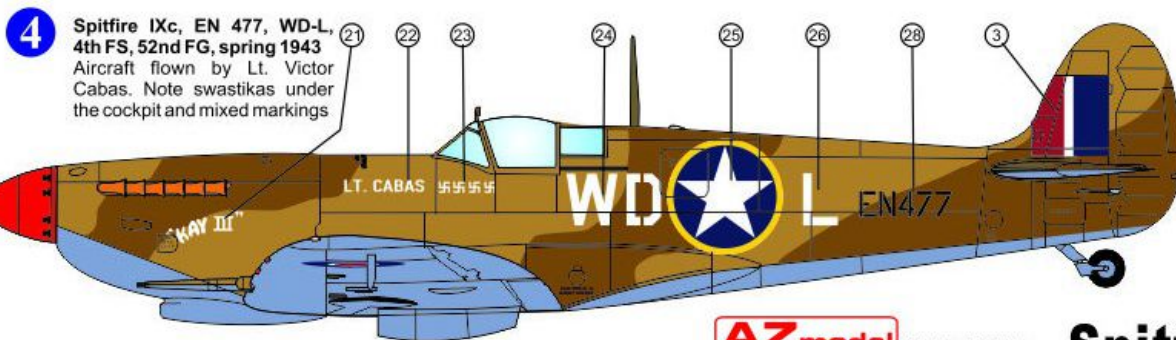

Supermarine Spitfire MK IX C

Plastic model

scale :1/72

The Supermarine Spitfire was a British single-seat fighter aircraft that was used by the Royal Air Force and many other Allied countries throughout the Second World War. The Spitfire continued to be used as a front line fighter and in secondary roles into the 1950s. It was produced in greater numbers than any other British aircraft and was the only British fighter in production throughout the war. Mk IXs of all types used the standard "c" wing, which could carry four 20mm cannon or two 20mm cannon and four .303in machine guns. From 1944 some were built with the "e" wing, which replaced the four .303in machine guns with two .50in heavy machine guns. There were three main versions of the Mk IX. The standard F.IX used the Merlin 61, and was the only version produced until early 1943 1,255 F.Mk IXs were produced. It was then joined by a version powered by the Merlin 66. This engine produced its best performance at slightly lower altitudes than the Merlin 61. Spitfires equipped with this engine were designated LF Mk IX. This was the most numerous version of the Mk IX, with 4,010 produced. Finally, 410 high altitude HF.Mk IXs were produced using the Merlin 70 engine, with an improved performance at high altitude.

We would like to express our thanks to Mr. Edgar Brooks for his help with the kit.

Plastic part

HUMBROL

Colour name		Colour name	Colour name		
A	Black	H 33	F	Desert Yellow	H 94
B	White	H34	G	Aluminium	H 56
C	Interior Green	H76	H	Brown	H 29
D	Light Grey	H64			
E	Dark Grey	H27			

Decals position: Supermarine Spitfire Mk IXc

Paint Numbers:
HUMBROL

60

Red

29

Dark Earth

84

Mid Stone