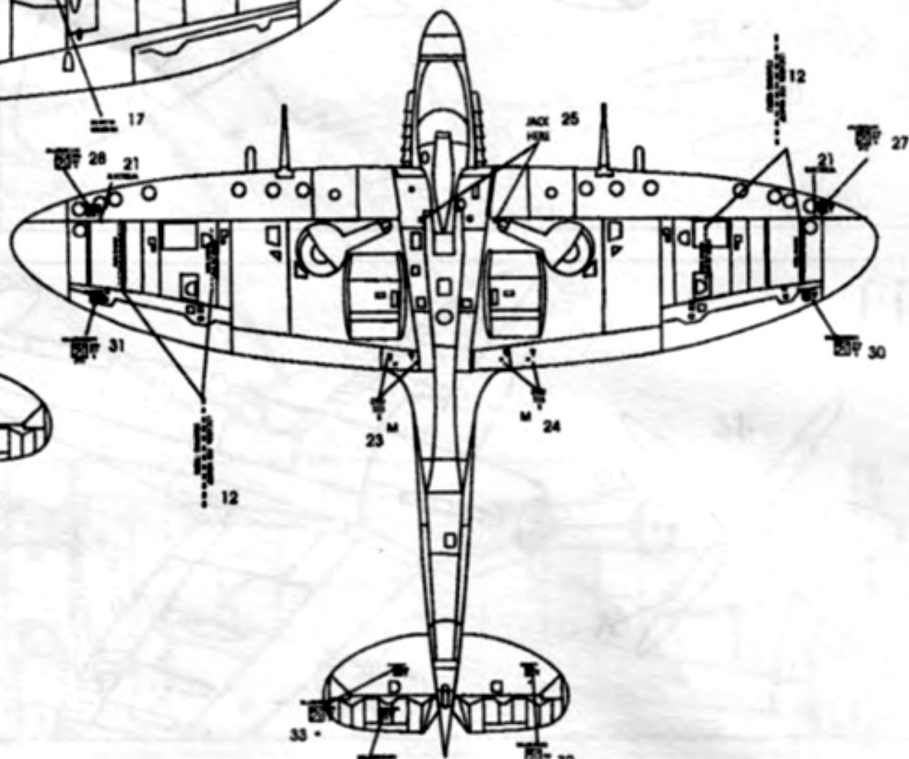

Supermarine Spitfire MK IX C

Plastic model

scale :1/72

The Supermarine Spitfire was a British single-seat fighter aircraft that was used by the Royal Air Force and many other Allied countries throughout the Second World War. The Spitfire continued to be used as a front line fighter and in secondary roles into the 1950s. It was produced in greater numbers than any other British aircraft and was the only British fighter in production throughout the war. Mk IXs of all types used the standard "c" wing, which could carry four 20mm cannon or two 20mm cannon and four .303in machine guns. From 1944 some were built with the "e" wing, which replaced the four .303in machine guns with two .50in heavy machine guns. There were three main versions of the Mk IX. The standard F.IX used the Merlin 61, and was the only version produced until early 1943 1,255 F.Mk IXs were produced. It was then joined by a version powered by the Merlin 66. This engine produced its best performance at slightly lower altitudes than the Merlin 61. Spitfires equipped with this engine were designated LF Mk IX. This was the most numerous version of the Mk IX, with 4,010 produced. Finally, 410 high altitude HF.Mk IXs were produced using the Merlin 70 engine, with an improved performance at high altitude.

Decals position: Supermarine Spitfire Mk IXc

Paint Numbers:
HUMBROL

60

Red

29

Dark Earth

84

Mid Stone