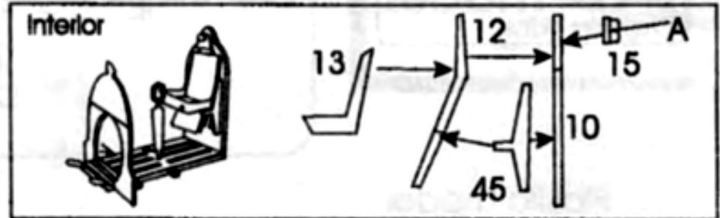

HUMBROL

Colour name		Colour name	Colour name		
A	Black	H 33	F	Desert Yellow	H 94
B	White	H34	G	Aluminium	H 56
C	Interior Green	H76	H	Brown	H 29
D	Light Grey	H64			
E	Dark Grey	H27