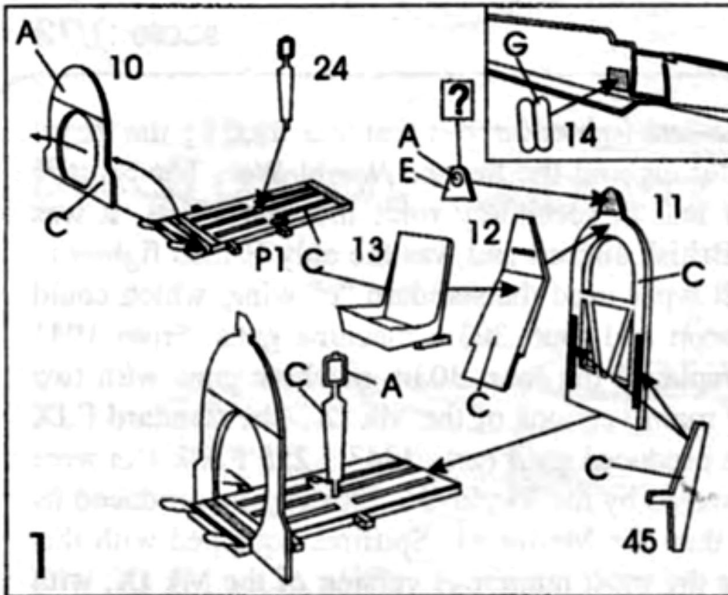

Supermarine Spitfire MK IX C

Plastic model

scale :1/72

The Supermarine Spitfire was a British single-seat fighter aircraft that was used by the Royal Air Force and many other Allied countries throughout the Second World War. The Spitfire continued to be used as a front line fighter and in secondary roles into the 1950s. It was produced in greater numbers than any other British aircraft and was the only British fighter in production throughout the war. Mk IXs of all types used the standard "c" wing, which could carry four 20mm cannon or two 20mm cannon and four .303in machine guns. From 1944 some were built with the "e" wing, which replaced the four .303in machine guns with two .50in heavy machine guns. There were three main versions of the Mk IX. The standard F.IX used the Merlin 61, and was the only version produced until early 1943 1,255 F.Mk IXs were produced. It was then joined by a version powered by the Merlin 66. This engine produced its best performance at slightly lower altitudes than the Merlin 61. Spitfires equipped with this engine were designated LF Mk IX. This was the most numerous version of the Mk IX, with 4,010 produced. Finally, 410 high altitude HF.Mk IXs were produced using the Merlin 70 engine, with an improved performance at high altitude.

We would like to express our thanks to Mr. Edgar Brooks for his help with the kit.

Plastic part

HUMBROL

Colour name		Colour name	Colour name		
A	Black	H 33	F	Desert Yellow	H 94
B	White	H34	G	Aluminium	H 56
C	Interior Green	H76	H	Brown	H 29
D	Light Grey	H64			
E	Dark Grey	H27			