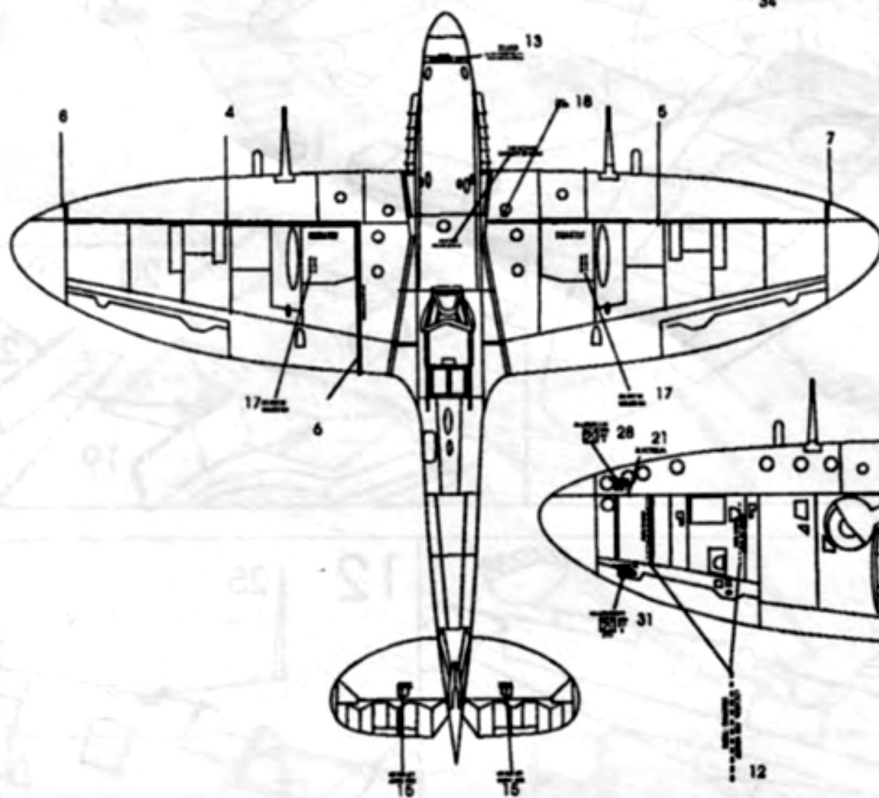

Supermarine Spitfire MK IX C

Plastic model

scale :1/72

The Supermarine Spitfire was a British single-seat fighter aircraft that was used by the Royal Air Force and many other Allied countries throughout the Second World War. The Spitfire continued to be used as a front line fighter and in secondary roles into the 1950s. It was produced in greater numbers than any other British aircraft and was the only British fighter in production throughout the war. Mk IXs of all types used the standard "c" wing, which could carry four 20mm cannon or two 20mm cannon and four .303in machine guns. From 1944 some were built with the "e" wing, which replaced the four .303in machine guns with two .50in heavy machine guns. There were three main versions of the Mk IX. The standard F.IX used the Merlin 61, and was the only version produced until early 1943 1,255 F.Mk IXs were produced. It was then joined by a version powered by the Merlin 66. This engine produced its best performance at slightly lower altitudes than the Merlin 61. Spitfires equipped with this engine were designated LF Mk IX. This was the most numerous version of the Mk IX, with 4,010 produced. Finally, 410 high altitude HF.Mk IXs were produced using the Merlin 70 engine, with an improved performance at high altitude.

We would like to express our thanks to Mr. Edgar Brooks for his help with the kit.

Plastic part

HUMBROL

Colour name		Colour name	Colour name		
A	Black	H 33	F	Desert Yellow	H 94
B	White	H34	G	Aluminium	H 56
C	Interior Green	H76	H	Brown	H 29
D	Light Grey	H64			
E	Dark Grey	H27			

Decals position: Supermarine Spitfire Mk IXc

Paint Numbers:
HUMBROL

60

Red

29

Dark Earth

84

Mid Stone