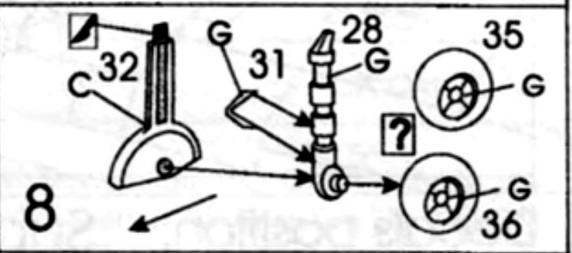

Supermarine Spitfire MK IX C

Plastic model

scale :1/72

The Supermarine Spitfire was a British single-seat fighter aircraft that was used by the Royal Air Force and many other Allied countries throughout the Second World War. The Spitfire continued to be used as a front line fighter and in secondary roles into the 1950s. It was produced in greater numbers than any other British aircraft and was the only British fighter in production throughout the war. Mk IXs of all types used the standard "c" wing, which could carry four 20mm cannon or two 20mm cannon and four .303in machine guns. From 1944 some were built with the "e" wing, which replaced the four .303in machine guns with two .50in heavy machine guns. There were three main versions of the Mk IX. The standard F.IX used the Merlin 61, and was the only version produced until early 1943 1,255 F.Mk IXs were produced. It was then joined by a version powered by the Merlin 66. This engine produced its best performance at slightly lower altitudes than the Merlin 61. Spitfires equipped with this engine were designated LF Mk IX. This was the most numerous version of the Mk IX, with 4,010 produced. Finally, 410 high altitude HF.Mk IXs were produced using the Merlin 70 engine, with an improved performance at high altitude.

We would like to express our thanks to Mr. Edgar Brooks for his help with the kit.

Plastic part

HUMBROL

Colour name		Colour name	Colour name		
A	Black	H 33	F	Desert Yellow	H 94
B	White	H34	G	Aluminium	H 56
C	Interior Green	H76	H	Brown	H 29
D	Light Grey	H64			
E	Dark Grey	H27			

Decals position: Supermarine Spitfire Mk IXc

Paint Numbers:
HUMBROL

60

Red

29

Dark Earth

84

Mid Stone