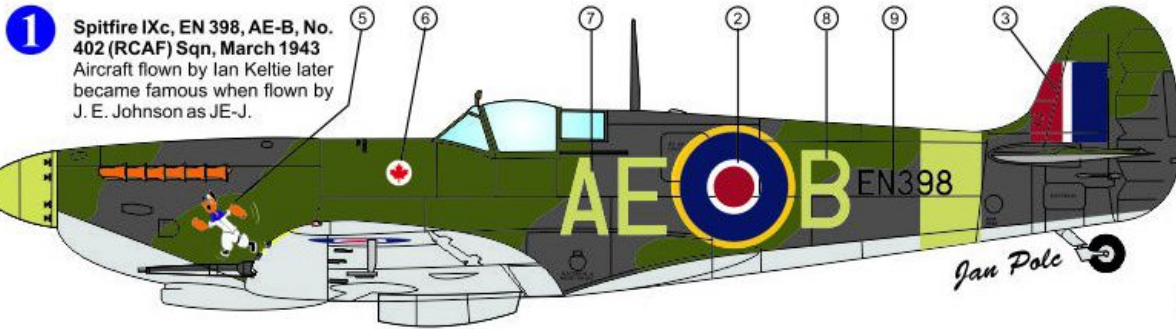

Supermarine Spitfire MK IX C

Plastic model

scale :1/72

The Supermarine Spitfire was a British single-seat fighter aircraft that was used by the Royal Air Force and many other Allied countries throughout the Second World War. The Spitfire continued to be used as a front line fighter and in secondary roles into the 1950s. It was produced in greater numbers than any other British aircraft and was the only British fighter in production throughout the war. Mk IXs of all types used the standard "c" wing, which could carry four 20mm cannon or two 20mm cannon and four .303in machine guns. From 1944 some were built with the "e" wing, which replaced the four .303in machine guns with two .50in heavy machine guns. There were three main versions of the Mk IX. The standard F.IX used the Merlin 61, and was the only version produced until early 1943 1,255 F.Mk IXs were produced. It was then joined by a version powered by the Merlin 66. This engine produced its best performance at slightly lower altitudes than the Merlin 61. Spitfires equipped with this engine were designated LF Mk IX. This was the most numerous version of the Mk IX, with 4,010 produced. Finally, 410 high altitude HF.Mk IXs were produced using the Merlin 70 engine, with an improved performance at high altitude.

Decals position: Supermarine Spitfire Mk IXc

Paint Numbers:
HUMBROL

60

Red

29

Dark Earth

84

Mid Stone