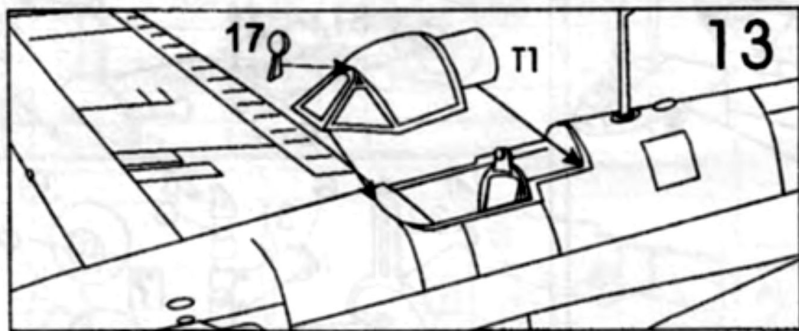

Decals position: Supermarine Spitfire Mk IXc