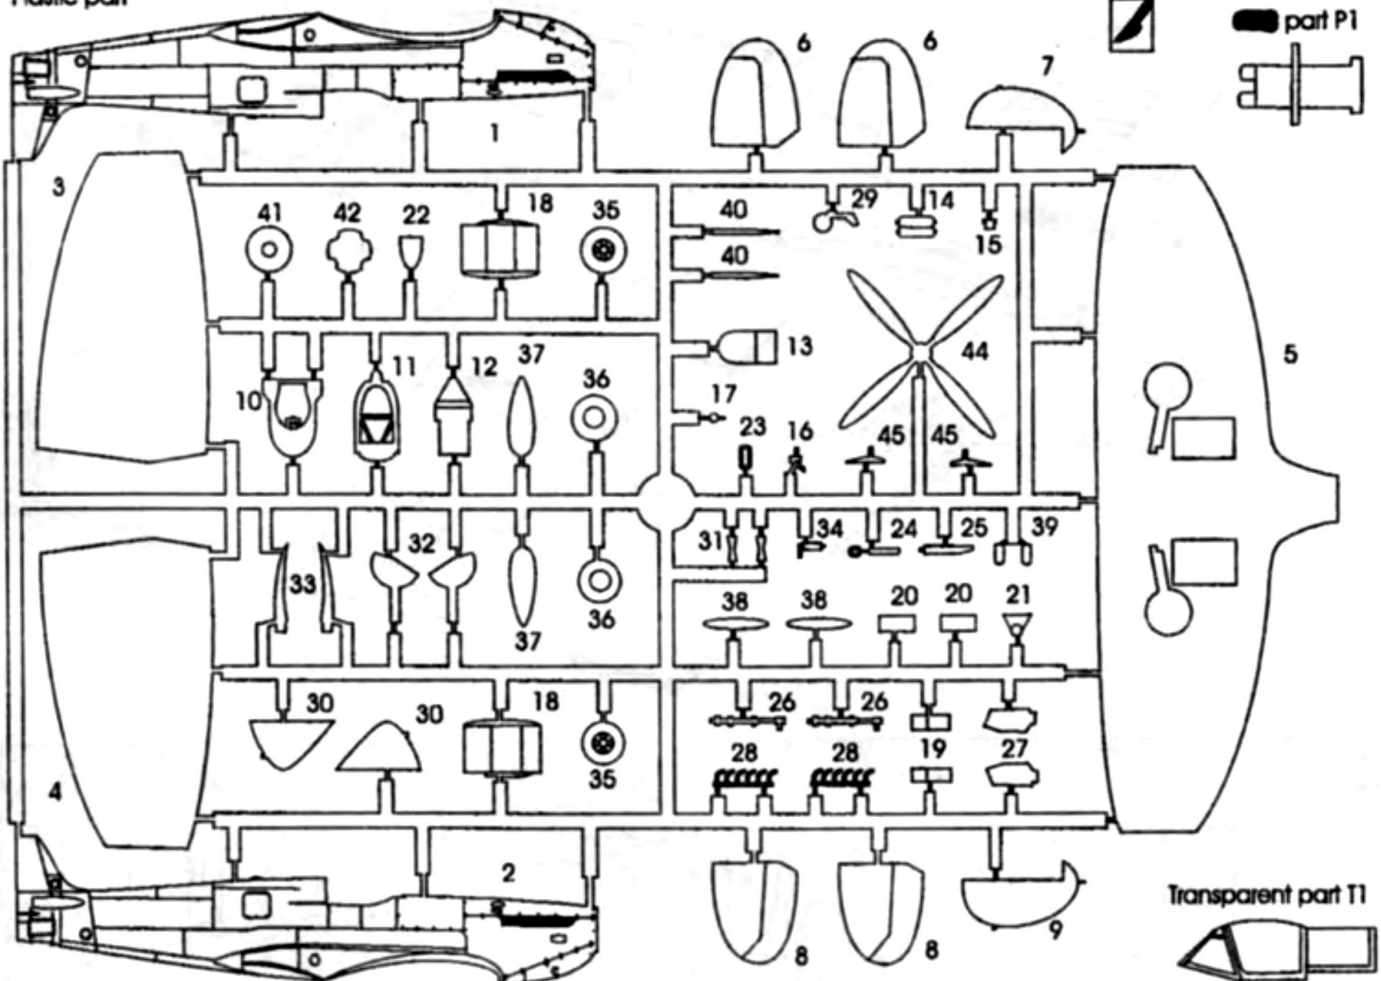

Supermarine Spitfire MK IX C

Plastic model

scale :1/72

The Supermarine Spitfire was a British single-seat fighter aircraft that was used by the Royal Air Force and many other Allied countries throughout the Second World War. The Spitfire continued to be used as a front line fighter and in secondary roles into the 1950s. It was produced in greater numbers than any other British aircraft and was the only British fighter in production throughout the war. Mk IXs of all types used the standard "c" wing, which could carry four 20mm cannon or two 20mm cannon and four .303in machine guns. From 1944 some were built with the "e" wing, which replaced the four .303in machine guns with two .50in heavy machine guns. There were three main versions of the Mk IX. The standard F.IX used the Merlin 61, and was the only version produced until early 1943 1,255 F.Mk IXs were produced. It was then joined by a version powered by the Merlin 66. This engine produced its best performance at slightly lower altitudes than the Merlin 61. Spitfires equipped with this engine were designated LF Mk IX. This was the most numerous version of the Mk IX, with 4,010 produced. Finally, 410 high altitude HF.Mk IXs were produced using the Merlin 70 engine, with an improved performance at high altitude.

We would like to express our thanks to Mr. Edgar Brooks for his help with the kit.

Plastic part

HUMBROL

Colour name		Colour name	Colour name		
A	Black	H 33	F	Desert Yellow	H 94
B	White	H34	G	Aluminium	H 56
C	Interior Green	H76	H	Brown	H 29
D	Light Grey	H64			
E	Dark Grey	H27			

Decals position: Supermarine Spitfire Mk IXc

Paint Numbers:
HUMBROL

60

Red

29

Dark Earth

84

Mid Stone