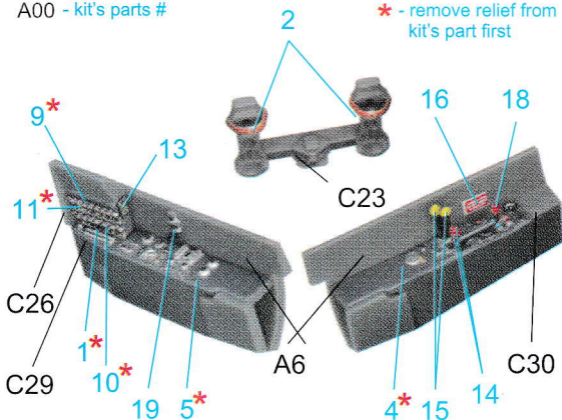

**1/48 Me 262A
INTERIOR 3D* DECAL**

(for Tamiya kit)

Information support by SCALEMODELS.COM

A00 - kit's parts #

* - remove relief from kit's part first

A00 - kit's parts #

* - remove relief from kit's part first