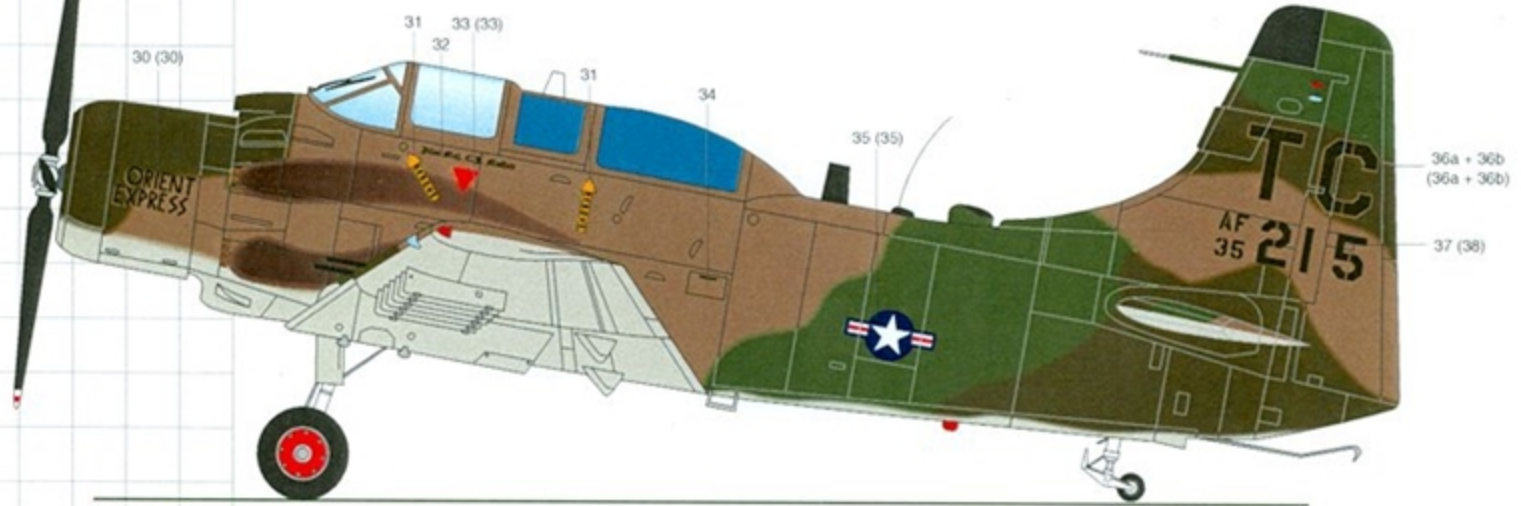

AeroMaster

48-320

Air War Over Vietnam Pt III

A1-E's

48-320

Air War Over Vietnam Pt III

A1-E's

AIRCRAFT 1 "Carolyn's Folly" • A-1E, Serial #32619. 1st Air Commando Squadron, 1965. Uppersurfaces Gull Gray 36440, undersurfaces White. Exhaust and antiglare areas Flat Black. Note fuselage antenna arrangement, and White areas on rudder/fin tip. Navy type main wheel rims.

AIRCRAFT 3 "The Wind's Song" • A-1E/G, Serial #35177. 602nd Special Operations Squadron, 56th Special Operations Wing, Nakhon Phanom, 1969. Undersides Gray 36118. Aircraft carried no national insignia. Note cowl ring is entirely Green 34102.

Aircraft 1 had White hubs.
Aircraft 5 likely had White hubs, possibly 'solid' style.

aircraft 2

aircraft 3

aircraft 4

AIRCRAFT 4 "Orient Express" • A-1E, Serial #35215. 1st Special Operations Squadron, Nakhon Phanom, 1970. Undersides Light Gray 36622. Note fuselage antenna arrangement and Black-Gray fin tip.

AIRCRAFT 5 "Georgia Ann" • A-1E, Serial #135206. 602nd Special Operations Squadron, 56th Special Operations Wing, Nakhon Phanom, December 1969. Note fuselage antenna arrangement. Undersides Gray 36622.