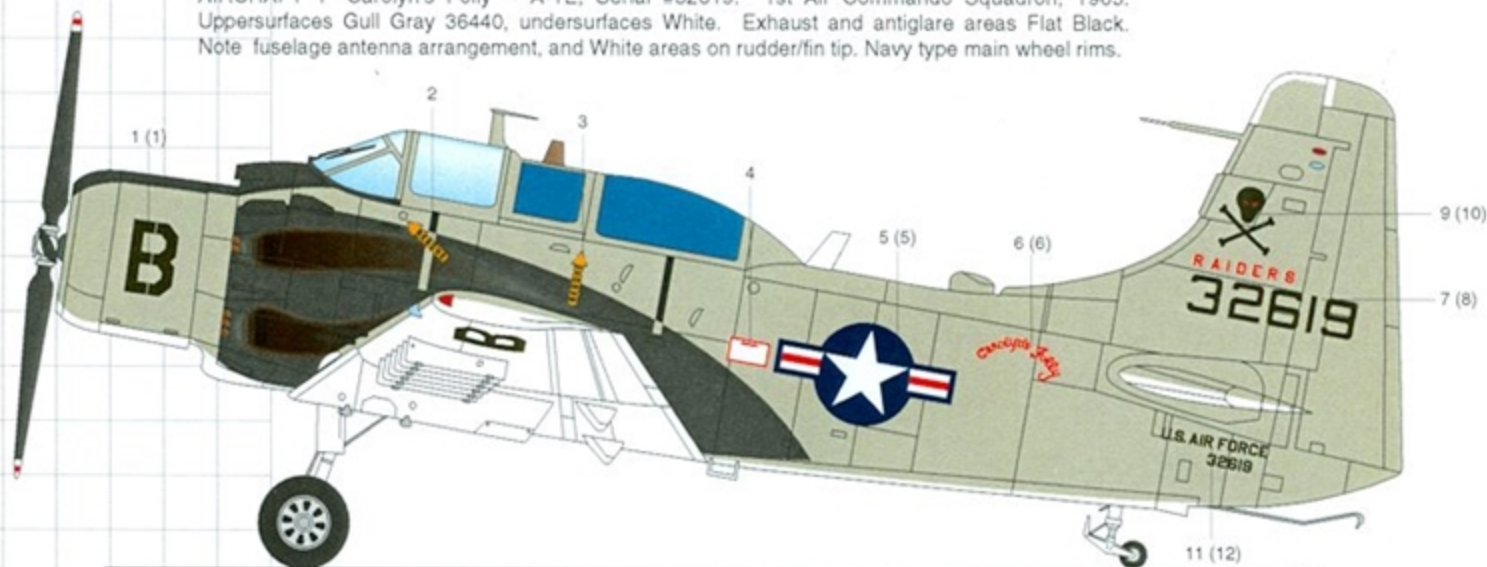

AeroMaster

48-320

Air War Over Vietnam Pt III

A1-E's

48-320

Air War Over Vietnam Pt III

A1-E's

AIRCRAFT 1 "Carolyn's Folly" • A-1E, Serial #32619. 1st Air Commando Squadron, 1965. Uppersurfaces Gull Gray 36440, undersurfaces White. Exhaust and antiglare areas Flat Black. Note fuselage antenna arrangement, and White areas on rudder/fin tip. Navy type main wheel rims.

AIRCRAFT 2 "Corn Fed" • A-1E/G, Serial #35038. 602nd Special Operations Squadron, 56th Special Operations Wing, Nakhon Phanom, 1970. Undersides Gray 36118. Aircraft carried no national insignia; photographs show evidence of insignia being overpainted on wings.

AIRCRAFT 3 "The Wind's Song" • A-1E/G, Serial #35177. 602nd Special Operations Squadron, 56th Special Operations Wing, Nakhon Phanom, 1969. Undersides Gray 36118. Aircraft carried no national insignia. Note cowl ring is entirely Green 34102.

Aircraft 1 had White hubs.
Aircraft 5 likely had White hubs, possibly 'solid' style.

aircraft 2

aircraft 3

aircraft 4

AIRCRAFT 4 "Orient Express" • A-1E, Serial #35215. 1st Special Operations Squadron, Nakhon Phanom, 1970. Undersides Light Gray 36622. Note fuselage antenna arrangement and Black-Gray fin tip.