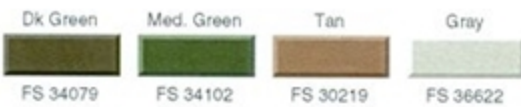

AIRCRAFT 5 "Georgia Ann" • A-1E, Serial #135206. 602nd Special Operations Squadron, 56th Special Operations Wing, Nakhon Phanom, December 1969. Note fuselage antenna arrangement. Undersides Gray 36622.