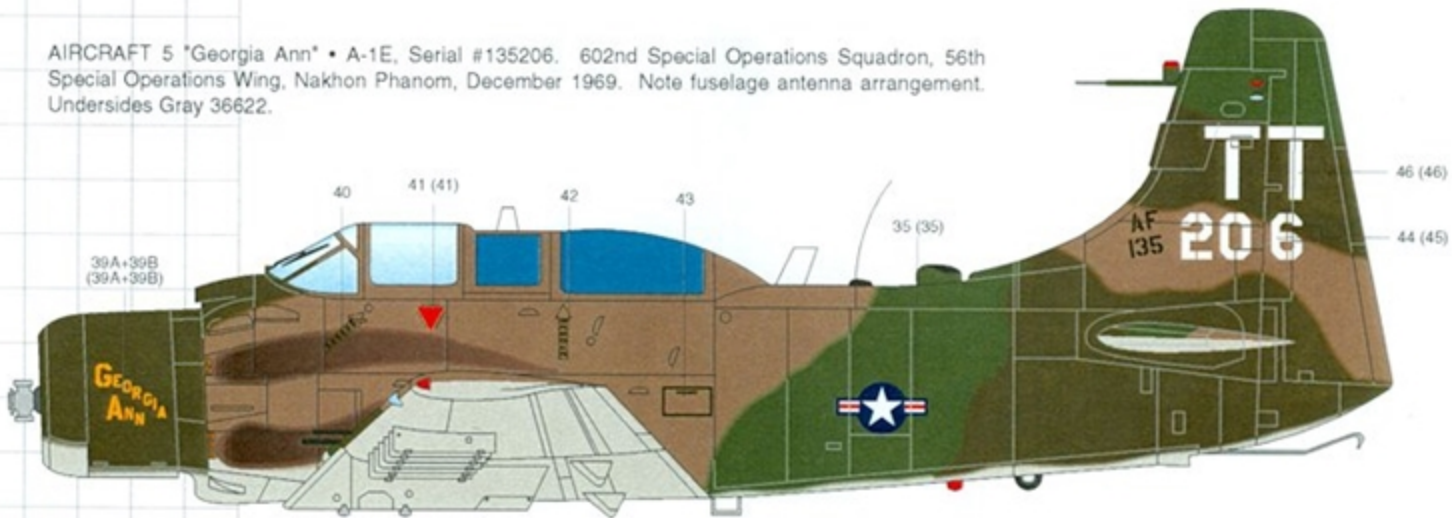

AeroMaster

48-320

Air War Over Vietnam Pt III

A1-E's

48-320

Air War Over Vietnam Pt III

A1-E's

AIRCRAFT 1 "Carolyn's Folly" • A-1E, Serial #32619. 1st Air Commando Squadron, 1965. Uppersurfaces Gull Gray 36440, undersurfaces White. Exhaust and antiglare areas Flat Black. Note fuselage antenna arrangement, and White areas on rudder/fin tip. Navy type main wheel rims.

AIRCRAFT 3 "The Wind's Song" • A-1E/G, Serial #35177. 602nd Special Operations Squadron, 56th Special Operations Wing, Nakhon Phanom, 1969. Undersides Gray 36118. Aircraft carried no national insignia. Note cowl ring is entirely Green 34102.

Aircraft 1 had White hubs.
Aircraft 5 likely had White hubs, possibly 'solid' style.

aircraft 2

aircraft 3

aircraft 4

AIRCRAFT 4 "Orient Express" • A-1E, Serial #35215. 1st Special Operations Squadron, Nakhon Phanom, 1970. Undersides Light Gray 36622. Note fuselage antenna arrangement and Black-Gray fin tip.

AIRCRAFT 5 "Georgia Ann" • A-1E, Serial #135206. 602nd Special Operations Squadron, 56th Special Operations Wing, Nakhon Phanom, December 1969. Note fuselage antenna arrangement. Undersides Gray 36622.