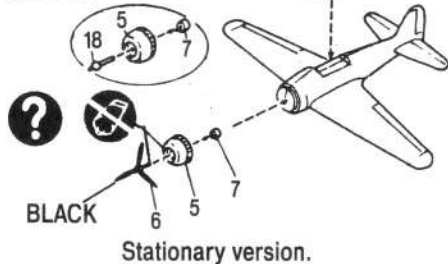

2

Flying version.

Canopy

Stationary version.

3

Flying version.

Stationary version.