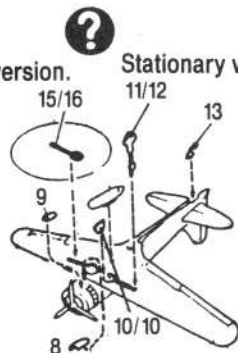

BLACK tires.

Cement Parts
Coller
Kleben
Pegar
Incollare
Colar
Kleven

DO NOT cement
Ne pas coller
Nicht kleben
No pegar
Non incollare
Nao colar
Niet kleven

Optional parts
Choix
Auswahliglichkeit
Eleccion
Scelta
Opcao
Keuze

3