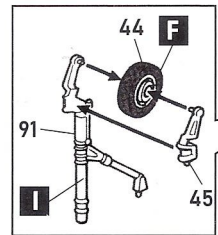

1. Cockpit Assembly

4. Main W

2. Front Fuselage Assembly

5. Can

3. Fuselage Assembly

OPTION
FACULTATIF
NACH BELIEBEN
HACER AQUJERO
DO WYBORU
FACOLTATIVO
VOLBA

OPEN HOLE
FORO APERTO
OFFNEN
HACER AQUJERO
WYKONAC OTWOR
FAIRE UN TROU
VYVRTAT OTVOR

7. Landing Gear

4. Main Wing Assembly

5. Canopy & Horizontal Stabilizer Installation

6. Various Parts Installation

7. Landing Gear Installation

8. Armament Installation

MARKINGS AND PAINTING

Marcio & Pittura