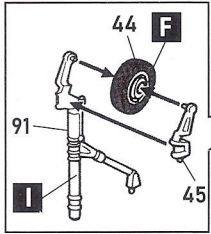

1. Cockpit Assembly

4. Main W

2. Front Fuselage Assembly

5. Can

3. Fuselage Assembly

OPTION
FACULTATIF
NACH BELIEBEN
HACER AQUJERO
DO WYBORU
FACOLTATIVO
VOLBA

OPEN HOLE
FORO APERTO
OFFNEN
HACER AQUJERO
WYKONAC OTWOR
FAIRE UN TROU
VYVRTAT OTVOR

7. Landing Gear

4. Main Wing Assembly

5. Canopy & Horizontal Stabilizer Installation

6. Various Parts Installation

7. Landing Gear Installation

8. Armament Installation

MARKINGS AND PAINTING

Marcio & Pittura