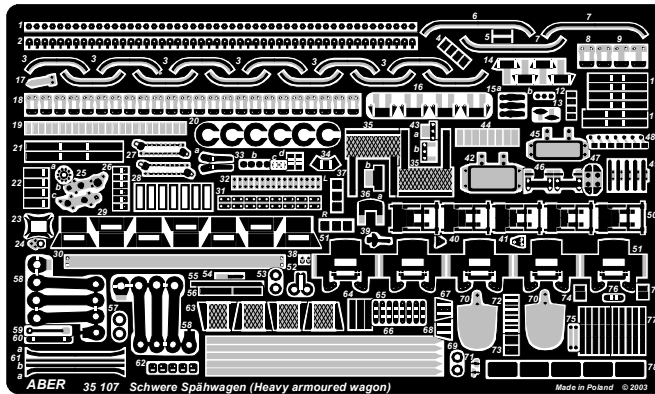

# Schwere Spähwagen (Heavy armoured wagon)

Ciężki wagon pancerny

1/35 scale update for Dragoni and Revell models

**ABER**

**35 107**

WWW.ABER.NET.PL

Made in Poland © 2003

Brass parts