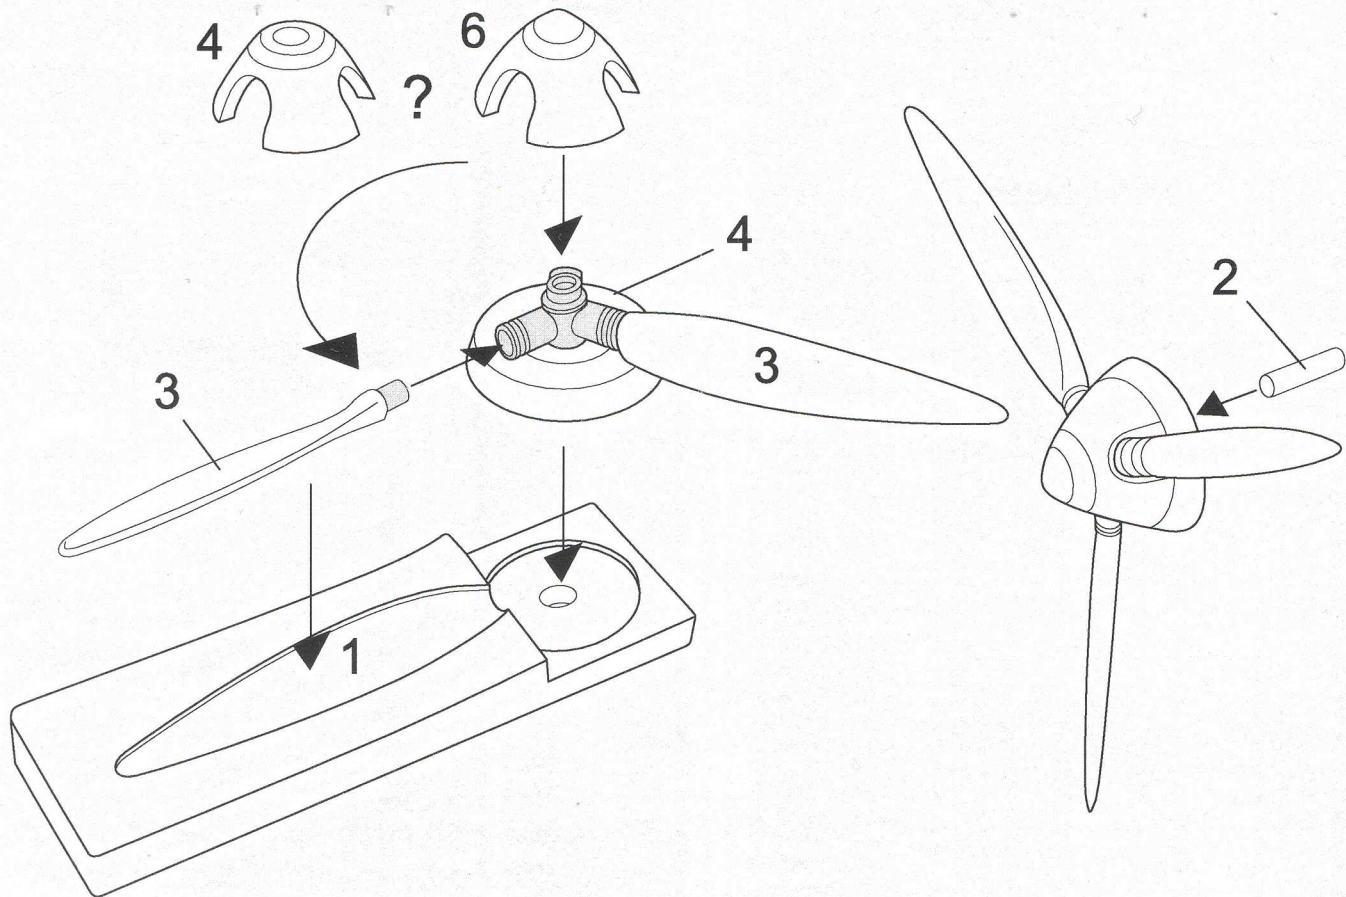

Messerschmitt Bf 109E1 - E7
propeller with tool - TAM / AIRFIX

AMLA 72 028
Bf 109E1 - E7
propeller with tool
for TAM / AIRFIX
1/72SCALE

Accessories

Cena / Price

Produced by: AML, Miroslav LAZAR
Ke Studánce 1048, 735 14 Orlová - Lutyně, The Czech Republic
Fax:++420 552 309 420, E-mail:aml@aml.cz, <http://www.aml.cz>

Doporučeno pro zkušené modeláře.

Pozor obsahuje drobné a ostré díly.

Stavebnice obsahuje díly pro jeden model a návod.

Neobsahuje lepidlo a barvy, nutno zakoupit samostatně.

Designed for skilled modellers.

Contains small and sharp parts. The product contains parts for one model and instruction sheet.

Glue and paint are not included in the kit and have to be bought separately.