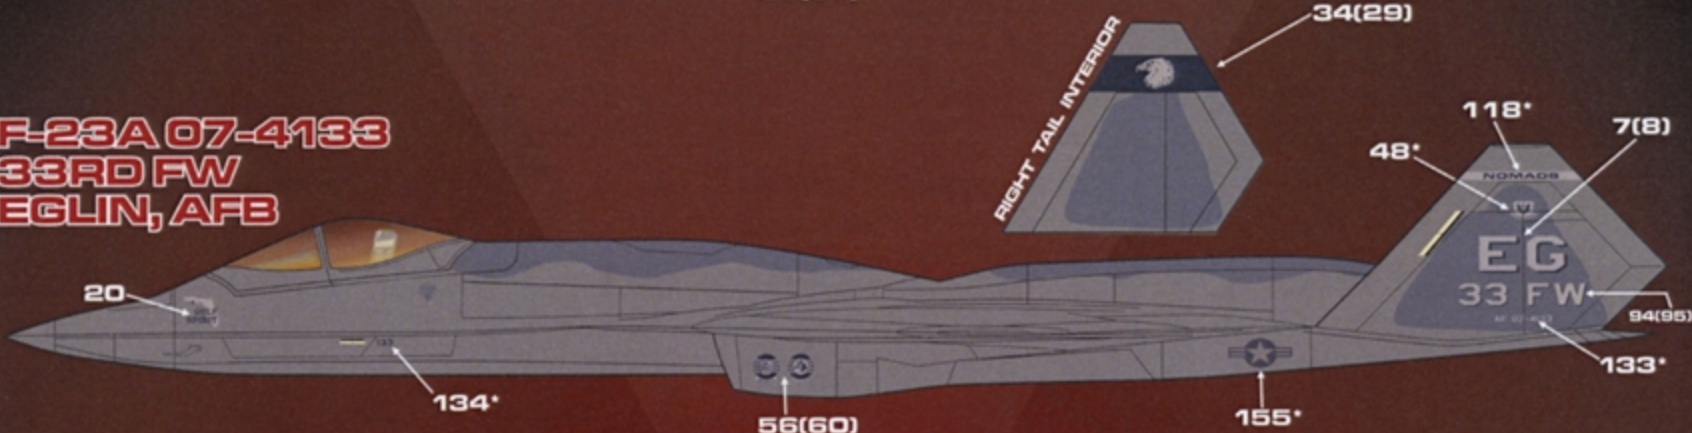

F-23A 07-4133
33RD FW
EGLIN, AFB

F-23A 05-4090
390 FS
MOUNTAIN HOME, AFB