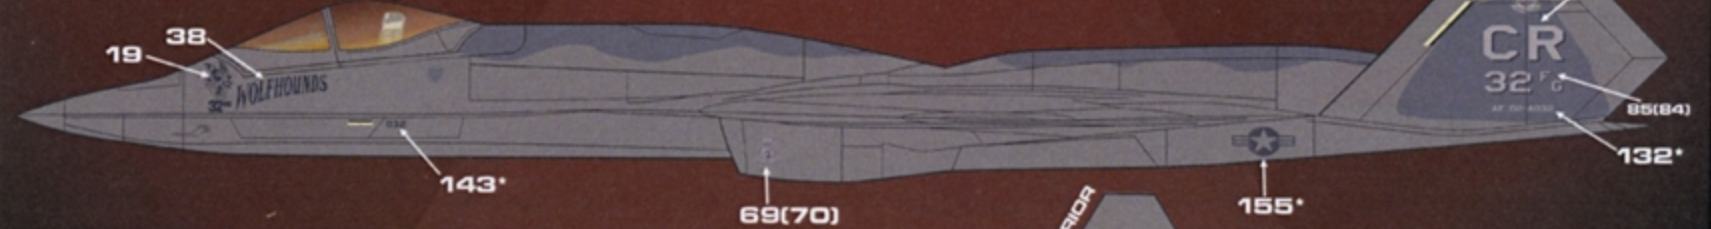

F-23A 03-4044
44TH FS
KADENA, AB