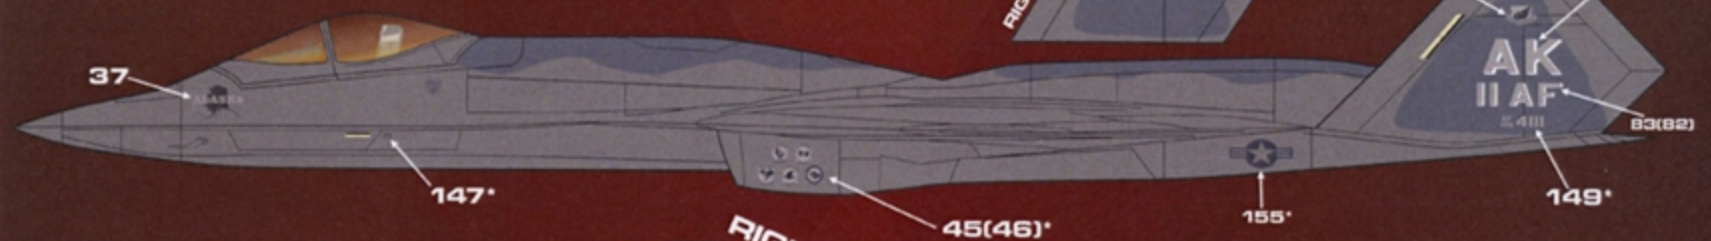

YF/F-23 BLACK WIDOWS

OPTIONS FOR 2 YF-23
PROTOTYPES
AND 14 FICTIONAL
OPERATION SCHEMES

F-23A 03-4050
5th FIS
MINOT, AFB

FS 36251 FS 36176

F-23A 07-4149
49TH FW
HOLLOMAN, AFB

F-23A 06-4111
11TH AF CO
ELMENDORF, AFB