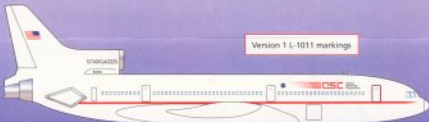

Version 1 L-1011 markings

Version 2 L-1011 markings