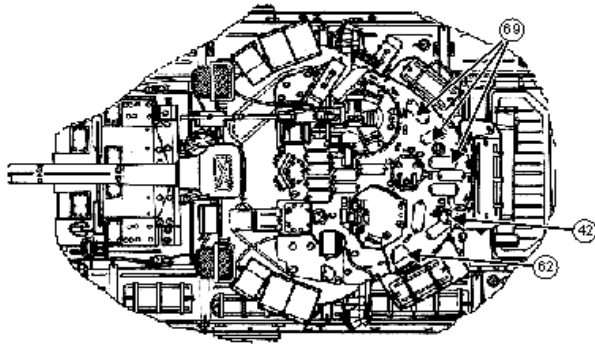

Turret Top View

Camouflage & Markings

-  -Light Sand-Brown (Close to FS23695)
-  -Medium Khaki-Green (Close to FS14151)
-  -Black

T-90 of Russian Army, 2002.
T-90 Российской Армии, 2002.

-  -Light Sand-Brown (Close to FS23695)
-  -Medium Khaki-Green (Close to FS14151)
-  -Black

T-90 Russian Main Battle Tank

1/72 scale
Plastic model kit.
cat. #72163

Parts

x2