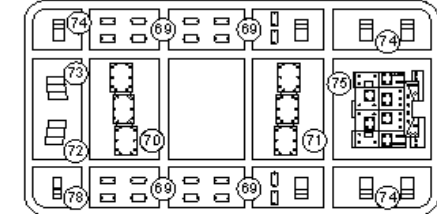

T-90 Russian Main Battle Tank

1/72 scale
Plastic model kit.
cat. #72163

Parts

x2