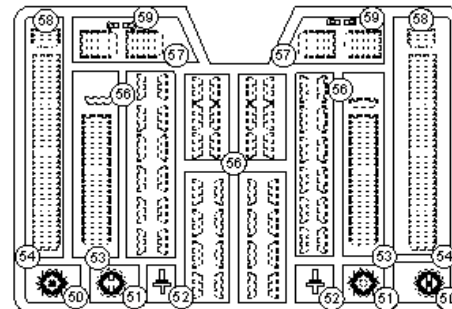

T-90 Russian Main Battle Tank

1/72 scale
Plastic model kit.
cat. #72163

Parts

x2