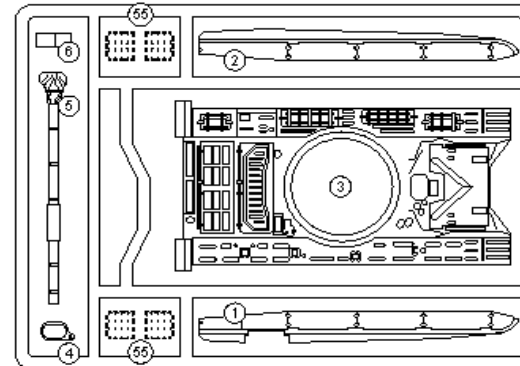

T-90 Russian Main Battle Tank

1/72 scale
Plastic model kit.
cat. #72163

Parts

x2