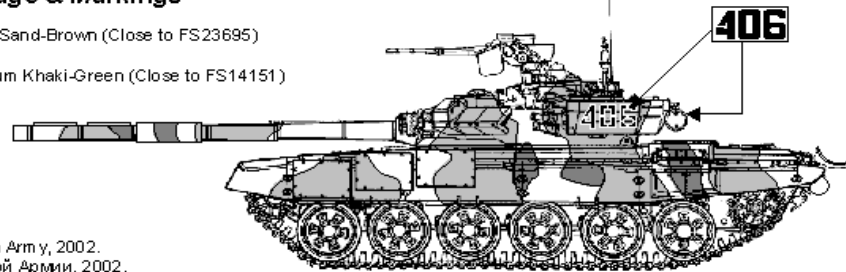

Turret Top View

Camouflage & Markings

-  -Light Sand-Brown (Close to FS23695)
-  -Medium Khaki-Green (Close to FS14151)
-  -Black

T-90 of Russian Army, 2002.
T-90 Российской Армии, 2002.

-  -Light Sand-Brown (Close to FS23695)
-  -Medium Khaki-Green (Close to FS14151)
-  -Black

T-90 of Russian Army, 2003.
T-90 Российской Армии, 2003.

-  -Light Sand-Brown (Close to FS23695)
-  -Medium Khaki-Green (Close to FS14151)
-  -Black

T-90 of Russian Army, Omsk VTTV exhibition, 1999.
T-90 Российской Армии, Омск ВТТВ, 1999.

T-90 Russian Main Battle Tank

1/72 scale
Plastic model kit.
cat. #72163

Parts

x2