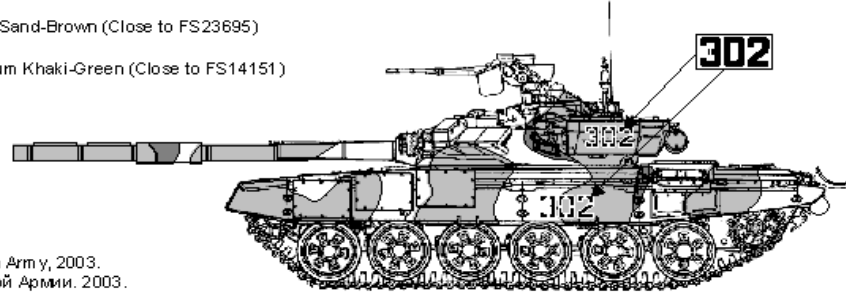

Turret Top View

Camouflage & Markings

-  -Light Sand-Brown (Close to FS23695)
-  -Medium Khaki-Green (Close to FS14151)
-  -Black

T-90 of Russian Army, 2002.
T-90 Российской Армии, 2002.

-  -Light Sand-Brown (Close to FS23695)
-  -Medium Khaki-Green (Close to FS14151)
-  -Black

T-90 of Russian Army, 2003.
T-90 Российской Армии, 2003.

-  -Light Sand-Brown (Close to FS23695)
-  -Medium Khaki-Green (Close to FS14151)
-  -Black

T-90 of Russian Army, Omsk VTTV exhibition, 1999.
T-90 Российской Армии, Омск ВТТВ, 1999.