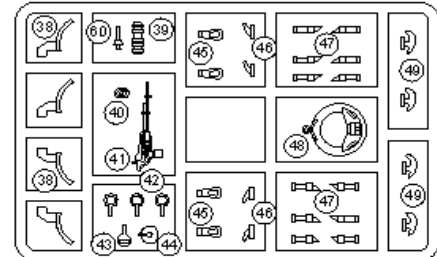

T-90 Russian Main Battle Tank

1/72 scale
Plastic model kit.
cat. #72163

Parts

x2