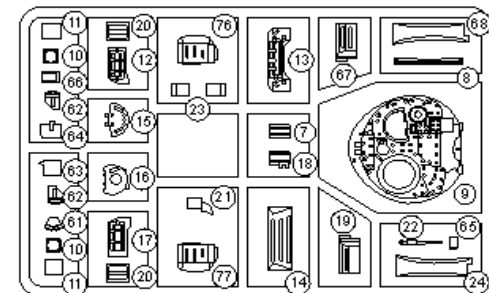

T-90 Russian Main Battle Tank

1/72 scale
Plastic model kit.
cat. #72163

Parts

x2