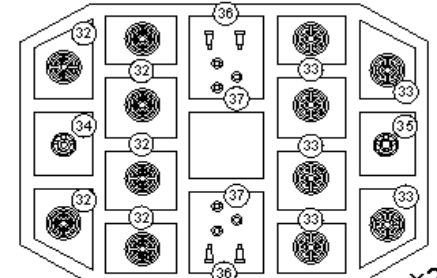

T-90 Russian Main Battle Tank

1/72 scale
Plastic model kit.
cat. #72163

Parts

x2