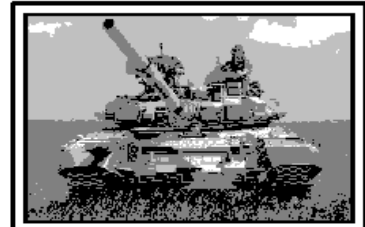

T-90 Russian Main Battle Tank

1/72 scale
Plastic model kit.
cat. #72163