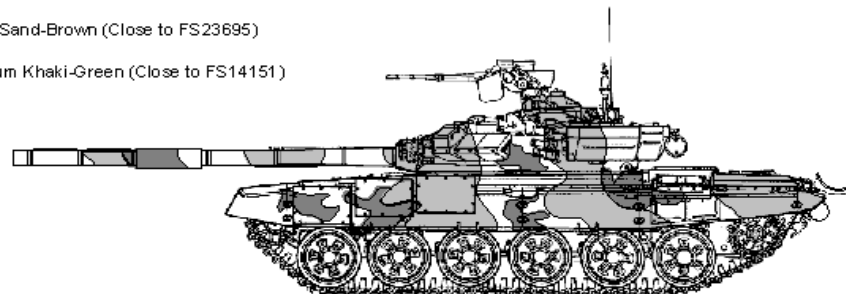

Turret Top View

Camouflage & Markings

-  -Light Sand-Brown (Close to FS23695)
-  -Medium Khaki-Green (Close to FS14151)
-  -Black

T-90 of Russian Army, 2002.
T-90 Российской Армии, 2002.

-  -Light Sand-Brown (Close to FS23695)
-  -Medium Khaki-Green (Close to FS14151)
-  -Black

T-90 of Russian Army, 2003.
T-90 Российской Армии, 2003.

-  -Light Sand-Brown (Close to FS23695)
-  -Medium Khaki-Green (Close to FS14151)
-  -Black

T-90 of Russian Army, Omsk VTTV exhibition, 1999.
T-90 Российской Армии, Омск ВТТВ, 1999.

T-90 Russian Main Battle Tank

1/72 scale
Plastic model kit.
cat. #72163

Parts

x2