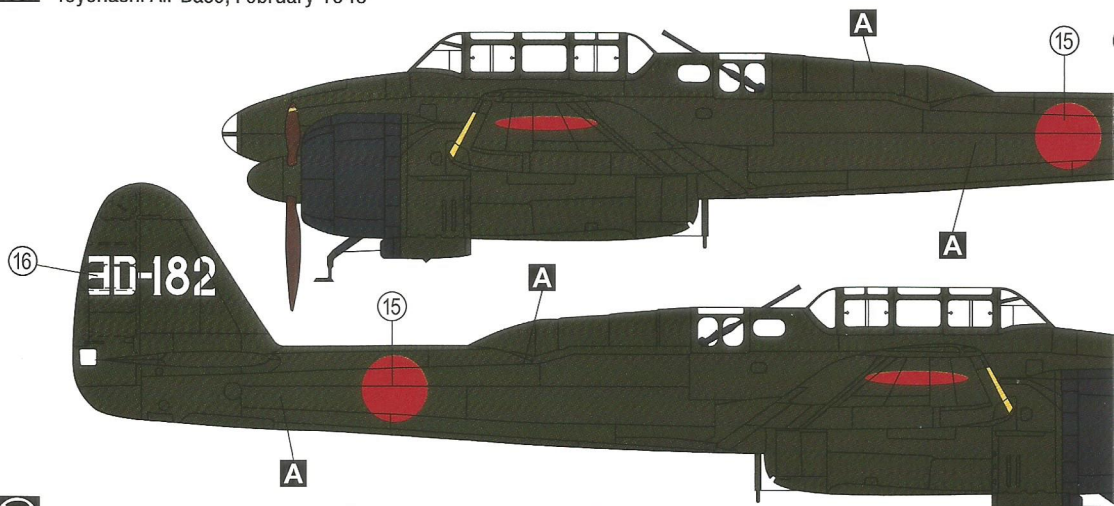

1 Cockpit Assembly

5 Canopy Insta

2 Engine Nacelle Assembly

6 Main Gear Ir

3 Cannons Installation

4 Fuselage Assembly

7 Main Win

8 Various Parts Installation

Assembly

4

9 Final Assembly

MARKINGS AND PAINTING

Marcio & Pittura

Markierungen und Bemalung
Oznakowania i MalowanieDecoration et Peinture
Označeni & Zbarveni

Decoracion y Pintura

- 1** J1N1-S, "Yo-D-182", 302nd Naval Fighter Group, Ft. P.O. 1/C Yuzuru Yamamoto and Lt. Hiromasa Ohyama, Toyohashi Air Base, February 1945