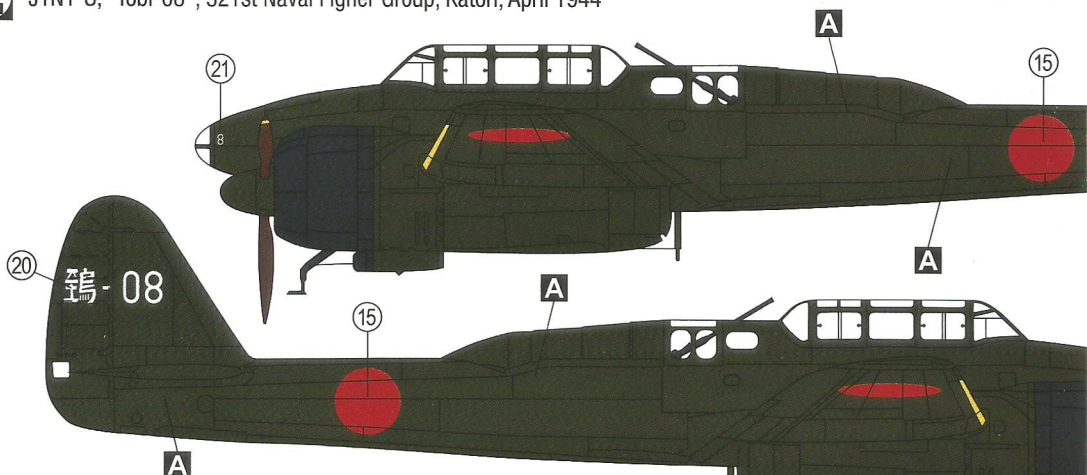

1. **2** J1N1-S, "Tobi-08", 321st Naval Fighter Group, Katori, April 1944