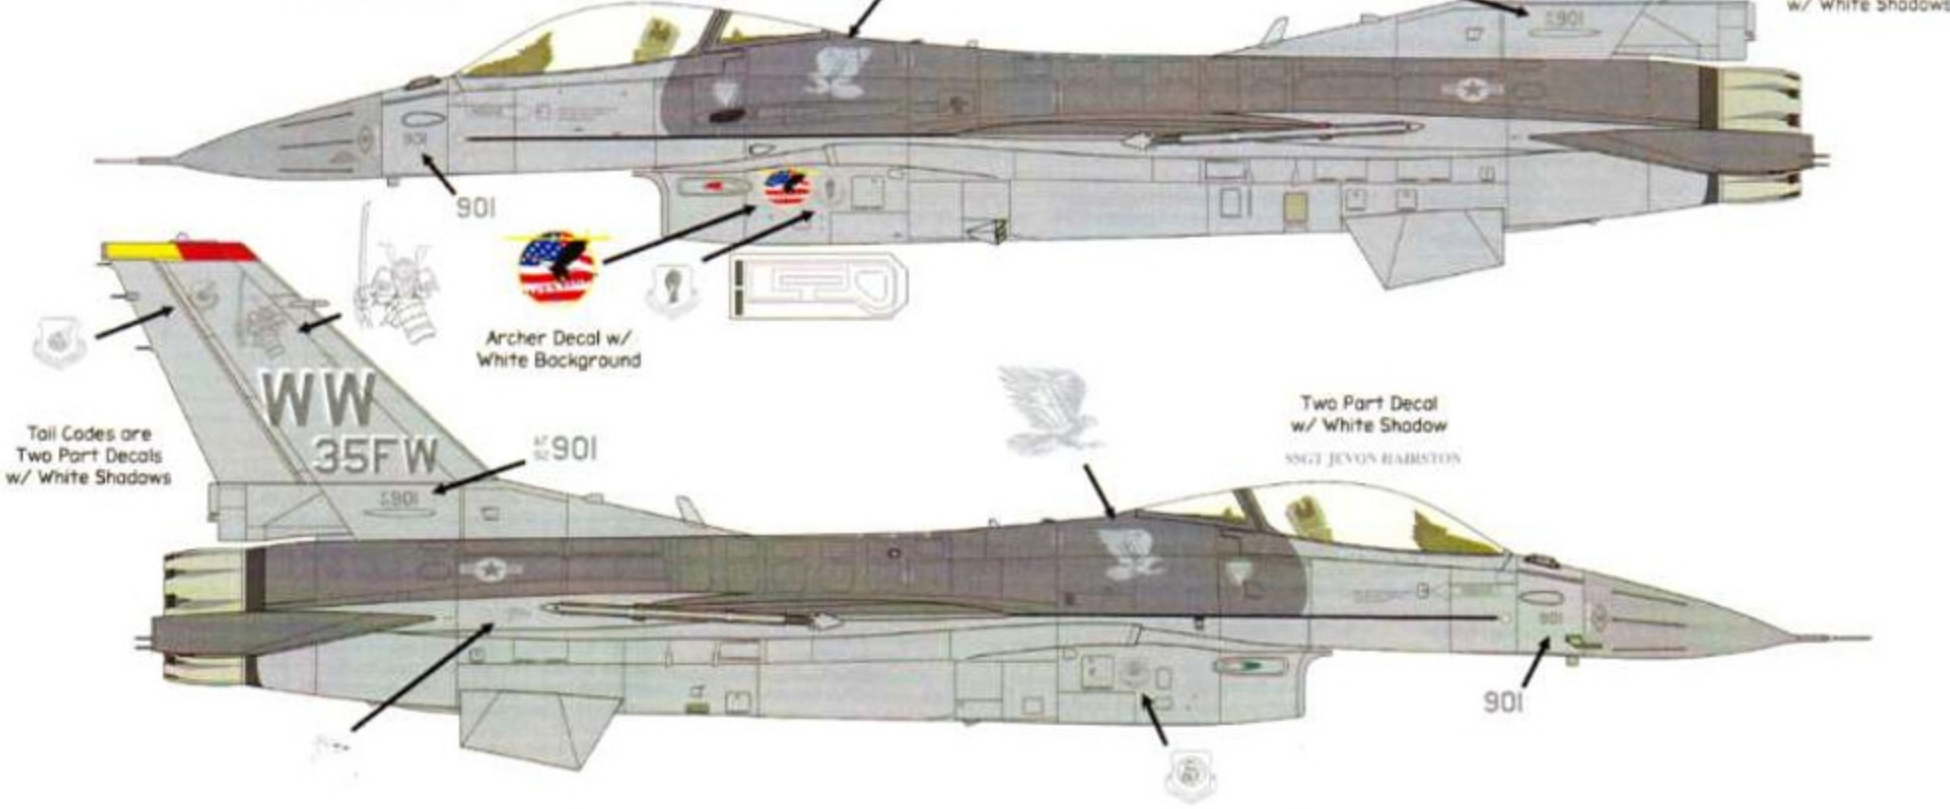

**91-0357**  
**F-16CJ Block 50 CCIP**  
**35TH FW COMMANDER'S JET**  
**2007**

See Paint Guide  
for Fin Flash

Two Part Decal  
w/ White Shadow  
COL. TERRENCE O'SHAUGHNESSY

Tail Codes are  
Two Part Decals  
w/ White Shadows

**92-3901**  
**F-16CJ Block 50 CCIP**  
**35TH FW COMMANDER'S JET**  
**2006**

See Paint Guide  
for Fin Flash

Two Part Decal  
w/ White Shadow  
BRIG GEN SAM ANGELETTA

Tail Codes are  
Two Part Decals  
w/ White Shadows