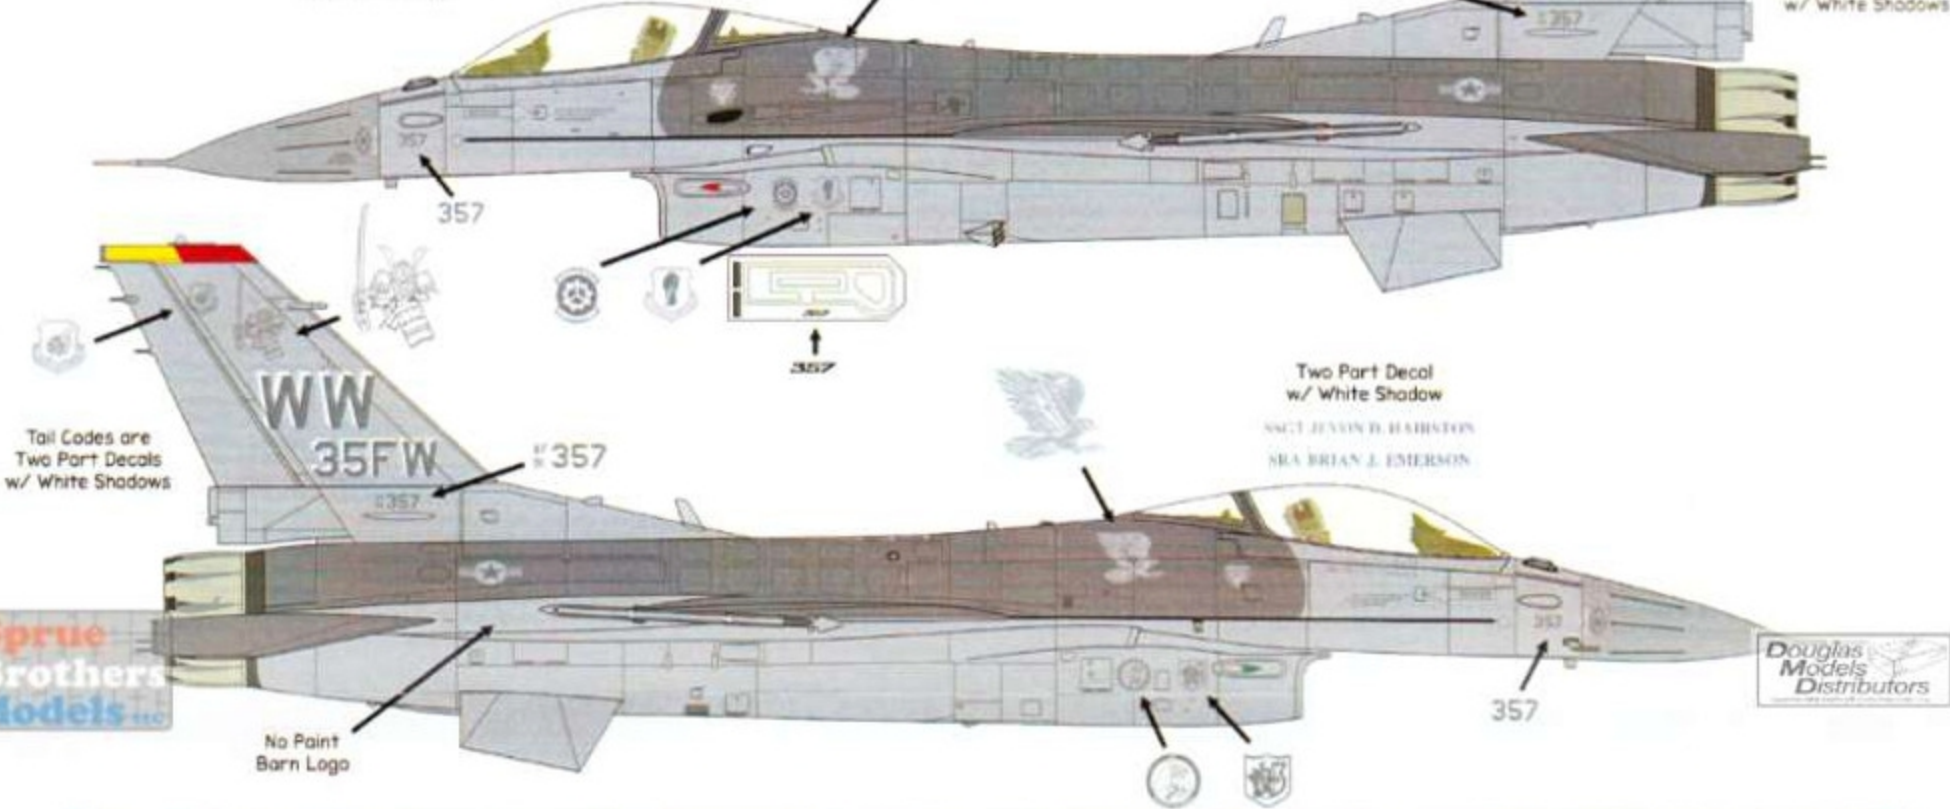

# 35TH FIGHTER WING, MISAWA AB, JAPAN

The 35th Fighter Wing's mission is to "help defend Japan and promote regional security in the Pacific by providing forward presence, deployable forces, and quality mission support."

**91-0357**  
**F-16CJ Block 50 CCIP**  
**35TH FW COMMANDER'S JET**  
**2007**

See Paint Guide  
for Fin Flash

Two Part Decal  
w/ White Shadow  
COL. TERRENCE O'SHAUGHNESSY

Tail Codes are  
Two Part Decals  
w/ White Shadows

**92-3901**  
**F-16CJ Block 50 CCIP**  
**35TH FW COMMANDER'S JET**  
**2006**

See Paint Guide  
for Fin Flash

Two Part Decal  
w/ White Shadow  
BRIG GEN SAM ANGELETTA

Tail Codes are  
Two Part Decals  
w/ White Shadows