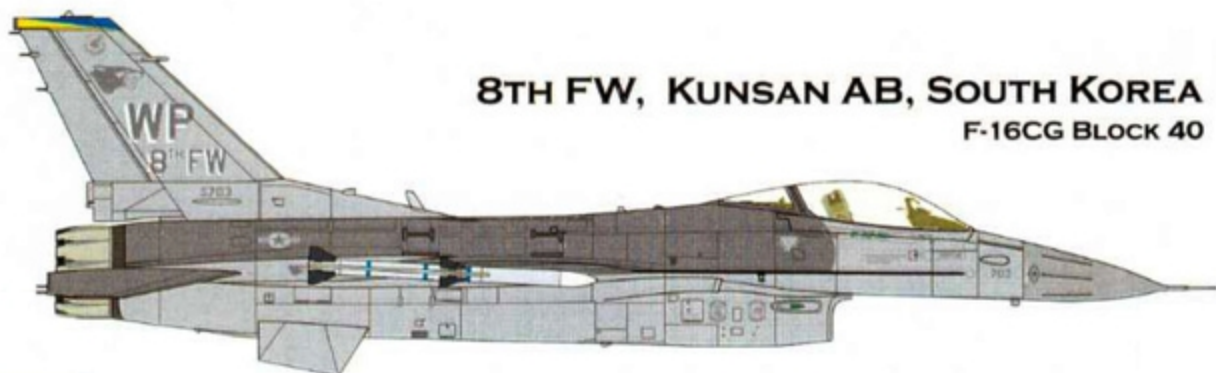

MSRP \$15.00

AD 48-014

 **PACAF WING KINGS** 

**8TH FW, KUNSAN AB, SOUTH KOREA**

F-16CG Block 40

**35TH FW, MISAWA AB, JAPAN**

F-16CJ CCIP Block 50

**354TH FW, EIELSON AFB, ALASKA**