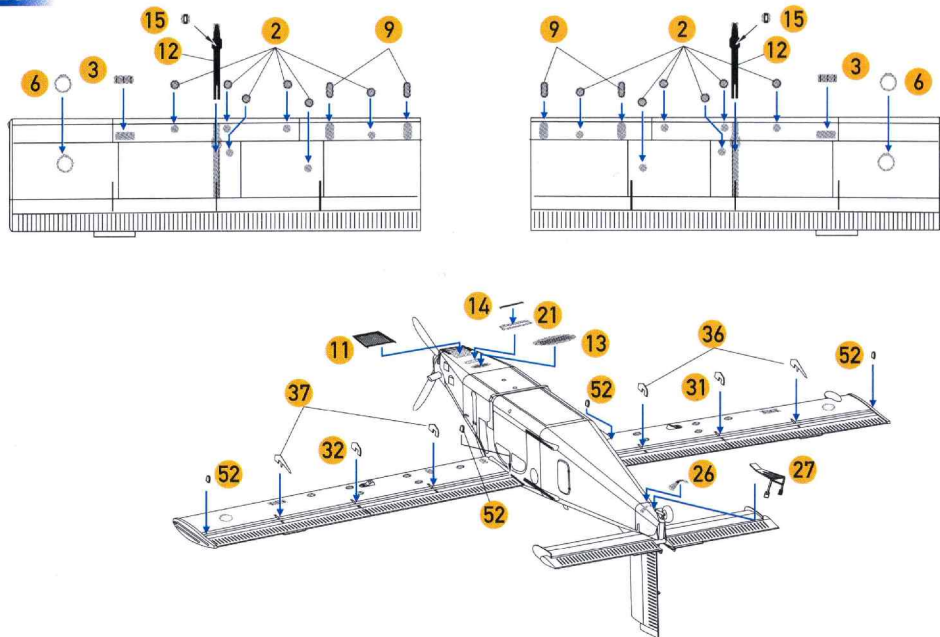

1/72 SCALE MODEL CONSTRUCTION KIT

Pilatus PC-6 Turbo Porter

USED SYMBOLS

DW 72025

PARTS OF THE MODEL

ASSEMBLY INSTRUCTION

19

20

Pilatus PC-6/B2-H2 Turbo Porter, JA8221,
Japan Polar Research at Antarctica, 1980

Pilatus PC-6/B2-H4 Turbo Porter, UN mission, Western Sahara, August 1991

DW 72025 Pilatus PC-6 Turbo Porter

PILATUS - PORTER
PILATUS - PORTER