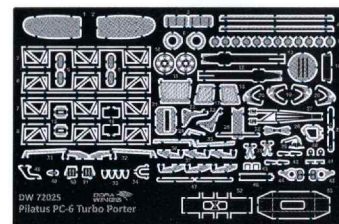

1/72 SCALE MODEL CONSTRUCTION KIT

Pilatus PC-6 Turbo Porter

USED SYMBOLS

DW 72025

PARTS OF THE MODEL

ASSEMBLY INSTRUCTION

19

20